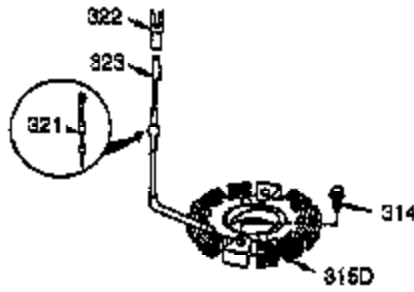

Ref #	Part Number	Qty	Description
305	35554	1	Oil Fill Tube
307	35499	1	"O" Ring
308	35540	1	Fill Tube Clip
310	36205	1	Dipstick
314	650873	1	Screw, 1/4-20 x 3/4"
315	611111	1	Alternator Coil (18 Watt) (Incl. 322 & 323)
323	611118	1	Terminal
325	29443	1	Wire Clip
328	35593	2	Ignition Keys
329	610973	1	Terminal
335	36547	1	Carburetor Cover
336	650765	1	Screw, 10-32 x 1/2"
338	28942	2	Screw, 10-32 x 3/8"
340	34154	1	Fuel Tank Bracket
341	34155	1	Fuel Tank Bracket
342	650561	1	Screw, 1/4-20 x 19/32"
343	35079A	1	Key Switch Bracket (Incl. 343A)
343A	651060	1	Screw, 10-32 x 23/64"
350	570682A	1	Primer Ass'y.
351	32180C	1	Primer Line
355	590574	1	Starter Handle
364	37659	1	Carburetor Cover Bracket
365	650767	2	Screw, 8-32 x 27/64"
370I	35878	1	Warning Decal
370H	35077	1	Choke Decal
370C	36501	1	Primer Decal
380	640052	1	Carburetor (Incl. 184)
390	590749	1	Rewind Starter (Note: This engine could have been built with 590733 starter.)
400	36450C	1	* Gasket Set (Incl. items marked PK in notes)
900	0		Rep. Engine None.
900	756325C	1	Rep. Short Block, order from 71-999