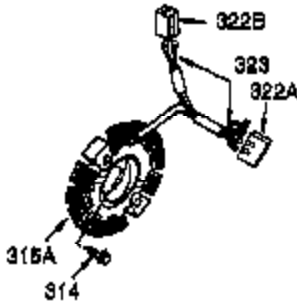

Ref #	Part Number	Qty	Description
301	35355	1	Fuel Cap
305	35554	1	Oil Fill Tube
307	35499	1	"O" Ring
308	35540	1	Fill Tube Clip
310	36205	1	Dipstick
314	650873	1	Screw, 1/4-20 x 3/4"
315	611111	1	Alternator Coil (18 Watt) (Incl. 323)
323	611118	1	Terminal
325	29443	1	Wire Clip
328	35062	2	Ignition Key
329	610973	1	Terminal
335	35057A	1	Carburetor Cover
336	650765	1	Screw, 10-32 x 1/2"
338	28942	2	Screw, 10-32 x 3/8"
340	34154	1	Fuel Tank Bracket
341	34155	1	Fuel Tank Bracket
342	650561	1	Screw, 1/4-20 x 19/32"
343	35079A	1	Key Switch Bracket (Incl. 343A)
343A	651060	1	Screw, 10-23 x 23/64"
350	570682A	1	Primer Ass'y.
351	32180C	1	Primer Line
355	590574	1	Starter Handle
364	37659	1	Carburetor Cover Bracket
365	650767	2	Screw, 8-32 x 27/64"
370H	35077	1	Choke Decal
370C	36501	1	Primer Decal
370D	36534	1	Caution Decal
370R	37119	1	Warning Decal
370K	36695	1	Starter Decal
380	640052	1	Carburetor (Incl. 184)
390	590749	1	Rewind Starter (NOTE: This engine could have been built with 590733 starter.)
400	36450C	1	* Gasket Set (Incl. items marked PK in notes)
900	756348	1	Replacement Engine, order from 71-999
900	756337C	1	Replacement Short Block, order from 71-999