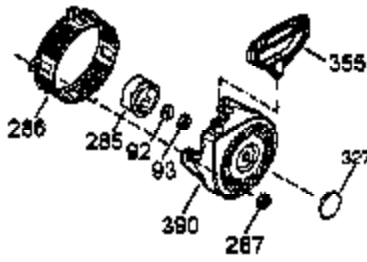

Ref #	Part Number	Qty	Description
	5 30969	1	Extension Cap
	92 650880	1	Lock Washer
	93 650881	1	Flywheel Nut
110A	37047	1	Ground Wire
285	35985B	1	Starter Cup
287	29752	4	Nut & Lock Washer, 1/4-28
314	650873	1	Screw, 1/4-20 x 3/4"
321	611161	1	Diode
322	611142	1	Connector Body
323	611118	2	Terminal
355	590574	1	Starter Handle
370R	37119	1	Warning Decal
370D	36534	1	Caution Decal
390	590749	1	Rewind Starter (NOTE: This engine could have been built with 590733 starter.)