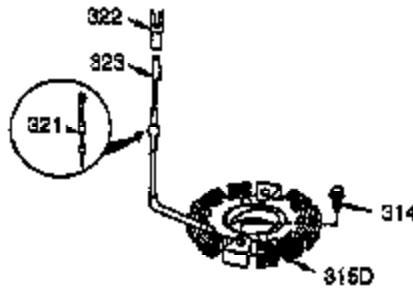

Ref #	Part Number	Qty	Description
	5 30969	1	Extension Cap
	92 650880	1	Lock Washer
	93 650881	1	Flywheel Nut
110A	37047	1	Ground Wire
285	35985B	1	Starter Cup
287	29752	4	Nut & Lock Washer, 1/4-28
314	650873	1	Screw, 1/4-20 x 3/4"
321	611161	1	Diode
322	611142	1	Connector Body
323	611118	2	Terminal
355	590574	1	Starter Handle
370R	37119	1	Warning Decal
370D	36534	1	Caution Decal
390	590749	1	Rewind Starter (NOTE: This engine could have been built with 590733 starter.)