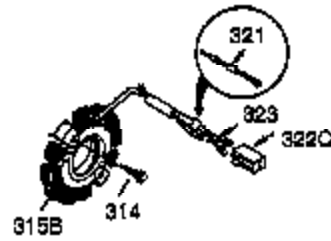

Ref #	Part Number	Qty	Description
	5 30969	1	Extension Cap
	92 650880	1	Lock Washer
	93 650881	1	Flywheel Nut
110A	37047	1	Ground Wire
285	35985B	1	Starter Cup
287	29752	4	Nut & Lock Washer, 1/4-28
314	650873	1	Screw, 1/4-20 x 3/4"
321	611161	1	Diode
322	611142	1	Connector Body
323	611118	2	Terminal
355	590574	1	Starter Handle
370R	37119	1	Warning Decal
370D	36534	1	Caution Decal
390	590749	1	Rewind Starter (NOTE: This engine could have been built with 590733 starter.)