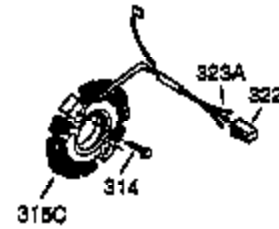

Ref #	Part Number	Qty	Description
	5 30969	1	Extension Cap
	92 650880	1	Lock Washer
	93 650881	1	Flywheel Nut
110A	37047	1	Ground Wire
285	35985B	1	Starter Cup
287	29752	4	Nut & Lock Washer, 1/4-28
314	650873	1	Screw, 1/4-20 x 3/4"
321	611161	1	Diode
322	611142	1	Connector Body
323	611118	2	Terminal
355	590574	1	Starter Handle
370R	37119	1	Warning Decal
370D	36534	1	Caution Decal
390	590749	1	Rewind Starter (NOTE: This engine could have been built with 590733 starter.)