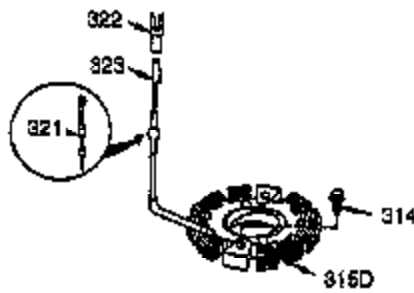

Ref #	Part Number	Qty	Description
5	30969	1	Extension Cap
92	650880	1	Lock Washer
93	650881	1	Flywheel Nut
110A	37047	1	Ground Wire
285	35985B	1	Starter Cup
287	29752	4	Nut & Lock Washer, 1/4-28
314	650873	1	Screw, 1/4-20 x 3/4"
322	611117	1	Connector Body
323	611118	1	Terminal
355	590574	1	Starter Handle
390	590749	1	Rewind Starter (Note: This engine could have been built with 590733 starter.)
396	33329E		Electric Starter Motor (Optional)