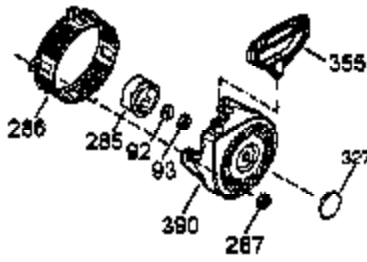

Ref #	Part Number	Qty	Description
5	30969	1	Extension Cap
92	650880	1	Lock Washer
93	650881	1	Flywheel Nut
110A	37047	1	Ground Wire
285	35985B	1	Starter Cup
287	29752	4	Nut & Lock Washer, 1/4-28
314	650873	1	Screw, 1/4-20 x 3/4"
322	611117	1	Connector Body
323	611118	1	Terminal
355	590574	1	Starter Handle
390	590749	1	Rewind Starter (Note: This engine could have been built with 590733 starter.)
396	33329E		Electric Starter Motor (Optional)