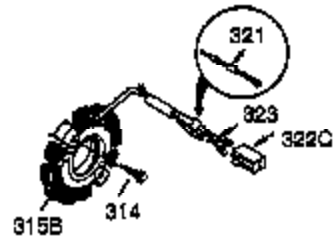

Ref #	Part Number	Qty	Description
5	30969	1	Extension Cap
92	650880	1	Lock Washer
93	650881	1	Flywheel Nut
110A	37047	1	Ground Wire
285	35985B	1	Starter Cup
287	29752	4	Nut & Lock Washer, 1/4-28
314	650873	1	Screw, 1/4-20 x 3/4"
322	611117	1	Connector Body
323	611118	1	Terminal
355	590574	1	Starter Handle
390	590749	1	Rewind Starter (Note: This engine could have been built with 590733 starter.)
396	33329E		Electric Starter Motor (Optional)