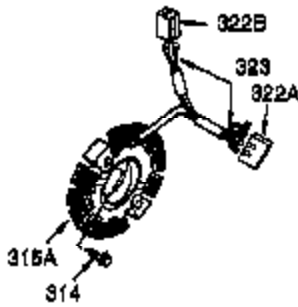

Ref #	Part Number	Qty	Description
5	30969	1	Extension Cap
92	650880	1	Lock Washer
93	650881	1	Flywheel Nut
110A	37047	1	Ground Wire
285	35985B	1	Starter Cup
287	29752	4	Nut & Lock Washer, 1/4-28
314	650873	1	Screw, 1/4-20 x 3/4"
322	611117	1	Connector Body
323	611118	1	Terminal
355	590574	1	Starter Handle
390	590749	1	Rewind Starter (Note: This engine could have been built with 590733 starter.)
396	33329E		Electric Starter Motor (Optional)