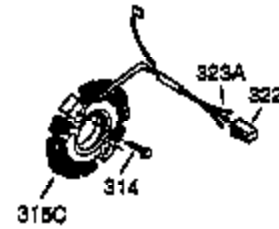

Ref #	Part Number	Qty	Description
5	30969	1	Extension Cap
92	650880	1	Lock Washer
93	650881	1	Flywheel Nut
110A	37047	1	Ground Wire
285	35985B	1	Starter Cup
287	29752	4	Nut & Lock Washer, 1/4-28
314	650873	1	Screw, 1/4-20 x 3/4"
322	611117	1	Connector Body
323	611118	1	Terminal
355	590574	1	Starter Handle
390	590749	1	Rewind Starter (Note: This engine could have been built with 590733 starter.)
396	33329E		Electric Starter Motor (Optional)