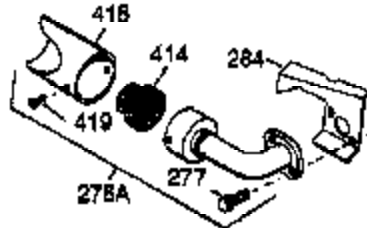

ILLUSTRATION SHOWS TYPICAL PARTS ONLY. ORDER BY PART NUMBER. PARTS NOT LISTED ARE SUPPLIED BY OEM.

VIEW 3 OF 4

Ref #	Part Number	Qty	Description
16	33454	1	Governor Lever
17	29916	1	Governor Lever Clamp
18	650548	1	Screw, 8-32 x 5/16"
28	30322	1	Lock Nut, 8-32
30	35442B	1	Crankshaft
35	29826	1	Screw, 10-32 x 3/4"
36	29918	1	Lock Washer
37	29216	1	Lock Nut, 10-32
38	29642	1	Retaining Ring
69	35262A	1	* Cylinder Cover Gasket
70	35376	1	Cylinder Cover (Incl. 71 75 & 80)
75	35319	1	Oil Seal
86	650833	7	Screw, 1/4-20 x 1-3/16"
87	650832	1	Screw, 1/4-20 x 1-11/16"
89	32589	1	Flywheel Key
92	650880	1	Lock Washer
129	650727	2	Screw, 5/16-18 x 1-3/4"
131A	650713	2	Screw, 5/16-18 x 5/8"
173A	32446	1	Breather Tube Grommet
228A	650851	1	Stud 1/4-20 x 8.1
228A	650852	1	Nut, 1/4-20
229A	650825	1	Nut & Lock Washer, 1/4-20
238A	650163	2	Screw, 10-32 x 7/8"
240A	34699	1	Air Cleaner Bracket
264A	650802	1	Screw, 1/4-20 x 5/8"
277	650729	2	Screw, 5/16-18 x 3-3/16"
285	35287	1	Starter Cup
290	30962	1	Fuel Line
292	26460	2	Fuel Line Clamp
298	650665	2	Screw, 1/4-15 x 3/4"
300	34186A	1	Fuel Tank (Incl. 292 & 301)
301	35355	1	Fuel Cap
308	35540	1	Fill Tube Clip
390	590633	1	Rewind Starter
420	730225	1	SAE 30 4-Cycle Engine Oil (Quart)