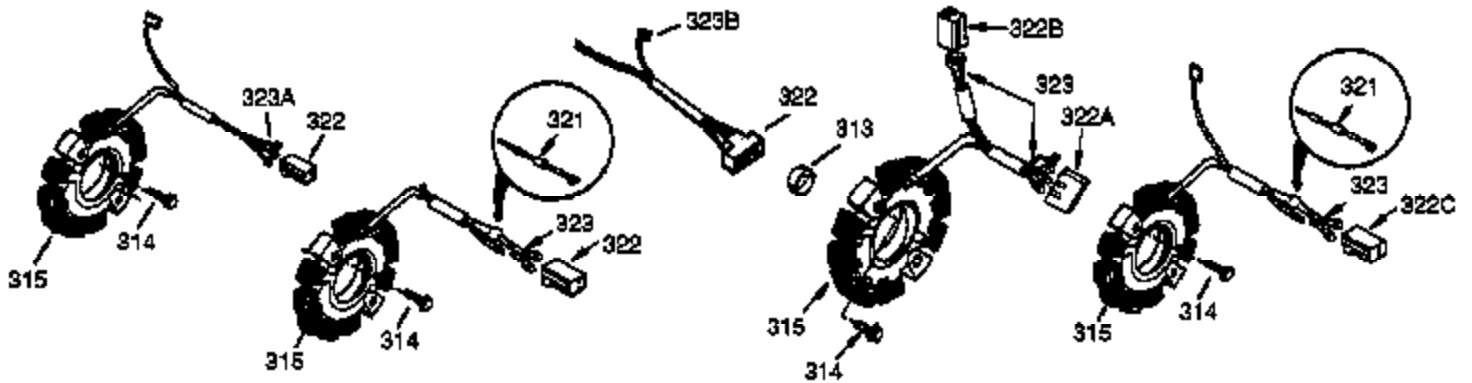

ILLUSTRATION SHOWS TYPICAL PARTS ONLY. ORDER BY PART NUMBER. PARTS NOT LISTED ARE SUPPLIED BY OEM.

VIEW 4 OF 4

OPTIONAL
DEBRIS SCREEN KIT