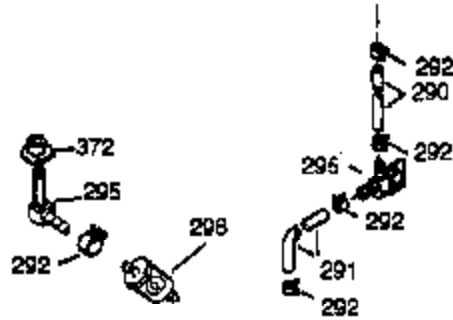

ILLUSTRATION SHOWS TYPICAL PARTS ONLY. ORDER BY PART NUMBER. PARTS NOT LISTED ARE SUPPLIED BY OEM.

VIEW 3 OF 4

Ref #	Part Number	Qty	Description
16	33454	1	Governor Lever
17	29916	1	Governor Lever Clamp
18	650548	1	Screw, 8-32 x 5/16"
28	30322	1	Lock Nut, 8-32
30	35442B	1	Crankshaft
35	29826	1	Screw, 10-32 x 3/4"
36	29918	1	Lock Washer
37	29216	1	Lock Nut, 10-32
38	29642	1	Retaining Ring
69	35262A	1	* Cylinder Cover Gasket
70	35376	1	Cylinder Cover (Incl. 71 75 & 80)
75	35319	1	Oil Seal
86	650833	7	Screw, 1/4-20 x 1-3/16"
87	650832	1	Screw, 1/4-20 x 1-11/16"
89	32589	1	Flywheel Key
92	650880	1	Lock Washer
129	650727	2	Screw, 5/16-18 x 1-3/4"
131A	650713	2	Screw, 5/16-18 x 5/8"
173A	32446	1	Breather Tube Grommet
228A	650851	1	Stud 1/4-20 x 8.1
228A	650852	1	Nut, 1/4-20
229A	650825	1	Nut & Lock Washer, 1/4-20
238A	650163	2	Screw, 10-32 x 7/8"
240A	34699	1	Air Cleaner Bracket
264A	650802	1	Screw, 1/4-20 x 5/8"
277	650729	2	Screw, 5/16-18 x 3-3/16"
285	35287	1	Starter Cup
290	30962	1	Fuel Line
292	26460	2	Fuel Line Clamp
298	650665	2	Screw, 1/4-15 x 3/4"
300	34186A	1	Fuel Tank (Incl. 292 & 301)
301	35355	1	Fuel Cap
308	35540	1	Fill Tube Clip
390	590633	1	Rewind Starter
420	730225	1	SAE 30 4-Cycle Engine Oil (Quart)