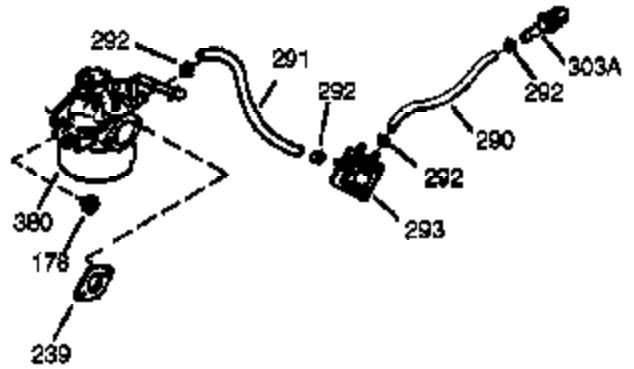

ILLUSTRATION SHOWS TYPICAL PARTS ONLY. ORDER BY PART NUMBER. PARTS NOT LISTED ARE SUPPLIED BY OEM.

VIEW 2 OF 4

Ref #	Part Number	Qty	Description
1	35488	1	Cylinder (Incl. 2 & 20)
2	27652	2	Dowel Pin
72	27642	2	Oil Drain Plug
129	650727	2	Screw, 5/16-18 x 1-3/4"
131A	650713	2	Screw, 5/16-18 x 5/8"
169	27896A	2	* Breather Gasket
170	28423	1	Breather Body
171	28424	1	Breather Element
172	28425	1	Valve Cover
173A	32446	1	Breather Tube Grommet
174	650128	2	Screw, 10-24 x 1/2"
178	29752	2	Nut & Lock Washer, 1/4-28
207	33878	1	Throttle Link
227	35044	1	Air Cleaner Elbow
228A	650851	1	Stud 1/4-20 x 8.1
228A	650852	1	Nut, 1/4-20
229A	650825	1	Nut & Lock Washer, 1/4-20
232	0	2	Pop Rivet
235	30675	1	Air Cleaner Elbow Fitting
238A	650163	2	Screw, 10-32 x 7/8"
239A	34698A	1	* Air Cleaner Gasket
239	27272A	1	* Air Cleaner Gasket
240A	34699	1	Air Cleaner Bracket
241	35045	1	Air Cleaner Bracket
245	34700	1	Air Cleaner Filter
245A	34703	1	Air Cleaner Filter
250	34702	1	Air Cleaner Cover
251	650513	1	Wing Nut, 1/4-20
275	33280A	1	Muffler
276	31588	1	Locking Plate
277	650729	2	Screw, 5/16-18 x 3-3/16"
290	30962	1	Fuel Line
292	26460	2	Fuel Line Clamp
308	35540	1	Fill Tube Clip
370C	35274	1	Instruction Decal
380	632464	1	Carburetor (Incl. 184)
420	730225	1	SAE 30 4-Cycle Engine Oil (Quart)