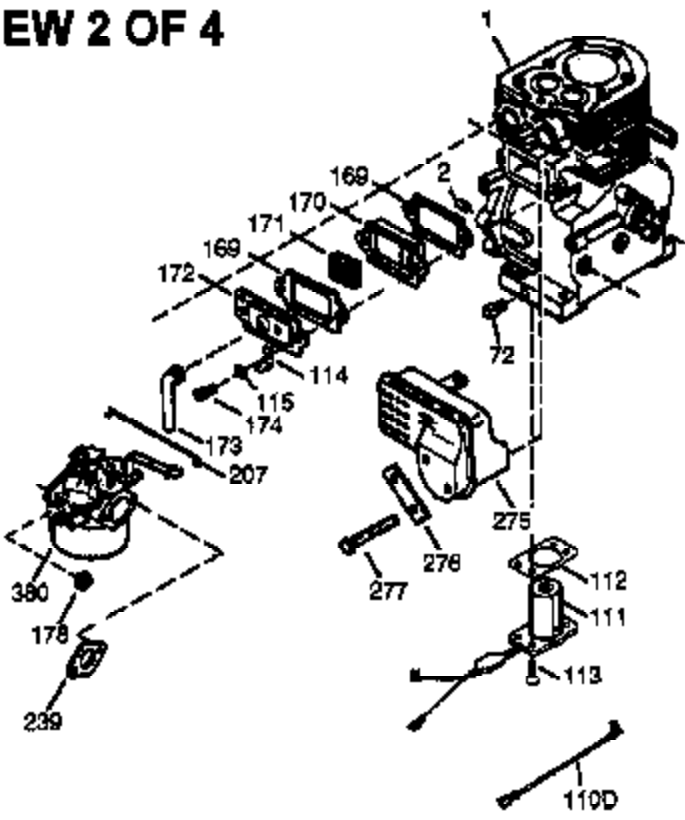

ILLUSTRATION SHOWS TYPICAL PARTS ONLY. ORDER BY PART NUMBER. PARTS NOT LISTED ARE SUPPLIED BY OEM.

VIEW 2 OF 4

Ref #	Part Number	Qty	Description
1	35488	1	Cylinder (Incl. 2 & 20)
2	27652	2	Dowel Pin
72	27642	2	Oil Drain Plug
129	650727	2	Screw, 5/16-18 x 1-3/4"
131A	650713	2	Screw, 5/16-18 x 5/8"
169	27896A	2	* Breather Gasket
170	28423	1	Breather Body
171	28424	1	Breather Element
172	28425	1	Valve Cover
173A	32446	1	Breather Tube Grommet
174	650128	2	Screw, 10-24 x 1/2"
178	29752	2	Nut & Lock Washer, 1/4-28
207	33878	1	Throttle Link
227	35044	1	Air Cleaner Elbow
228A	650851	1	Stud 1/4-20 x 8.1
228A	650852	1	Nut, 1/4-20
229A	650825	1	Nut & Lock Washer, 1/4-20
232	0	2	Pop Rivet
235	30675	1	Air Cleaner Elbow Fitting
238A	650163	2	Screw, 10-32 x 7/8"
239A	34698A	1	* Air Cleaner Gasket
239	27272A	1	* Air Cleaner Gasket
240A	34699	1	Air Cleaner Bracket
241	35045	1	Air Cleaner Bracket
245	34700	1	Air Cleaner Filter
245A	34703	1	Air Cleaner Filter
250	34702	1	Air Cleaner Cover
251	650513	1	Wing Nut, 1/4-20
275	33280A	1	Muffler
276	31588	1	Locking Plate
277	650729	2	Screw, 5/16-18 x 3-3/16"
290	30962	1	Fuel Line
292	26460	2	Fuel Line Clamp
308	35540	1	Fill Tube Clip
370C	35274	1	Instruction Decal
380	632464	1	Carburetor (Incl. 184)
420	730225	1	SAE 30 4-Cycle Engine Oil (Quart)