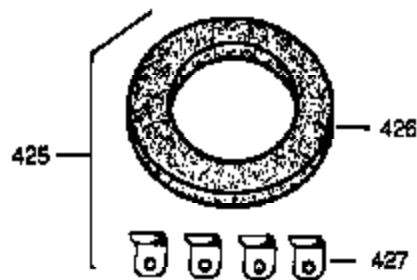

OPTIONAL
STARTER MUFF KIT