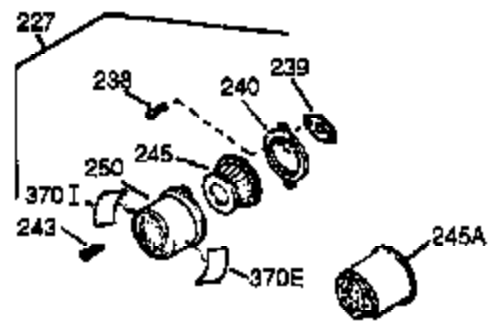

ILLUSTRATION SHOWS TYPICAL PARTS ONLY. ORDER BY PART NUMBER. PARTS NOT LISTED ARE SUPPLIED BY OEM.

VIEW 2 OF 4

Ref #	Part Number	Qty	Description
1	35488	1	Cylinder (Incl. 2 & 20)
2	27652	2	Dowel Pin
72	27642	2	Oil Drain Plug
129	650727	2	Screw, 5/16-18 x 1-3/4"
131A	650713	2	Screw, 5/16-18 x 5/8"
169	27896A	2	* Breather Gasket
170	28423	1	Breather Body
171	28424	1	Breather Element
172	28425	1	Valve Cover
173A	32446	1	Breather Tube Grommet
174	650128	2	Screw, 10-24 x 1/2"
178	29752	2	Nut & Lock Washer, 1/4-28
207	33878	1	Throttle Link
227	35044	1	Air Cleaner Elbow
228A	650851	1	Stud 1/4-20 x 8.1
228A	650852	1	Nut, 1/4-20
229A	650825	1	Nut & Lock Washer, 1/4-20
232	0	2	Pop Rivet
235	30675	1	Air Cleaner Elbow Fitting
238A	650163	2	Screw, 10-32 x 7/8"
239A	34698A	1	* Air Cleaner Gasket
239	27272A	1	* Air Cleaner Gasket
240A	34699	1	Air Cleaner Bracket
241	35045	1	Air Cleaner Bracket
245	34700	1	Air Cleaner Filter
245A	34703	1	Air Cleaner Filter
250	34702	1	Air Cleaner Cover
251	650513	1	Wing Nut, 1/4-20
275	33280A	1	Muffler
276	31588	1	Locking Plate
277	650729	2	Screw, 5/16-18 x 3-3/16"
290	30962	1	Fuel Line
292	26460	2	Fuel Line Clamp
308	35540	1	Fill Tube Clip
370C	35274	1	Instruction Decal
380	632464	1	Carburetor (Incl. 184)
420	730225	1	SAE 30 4-Cycle Engine Oil (Quart)