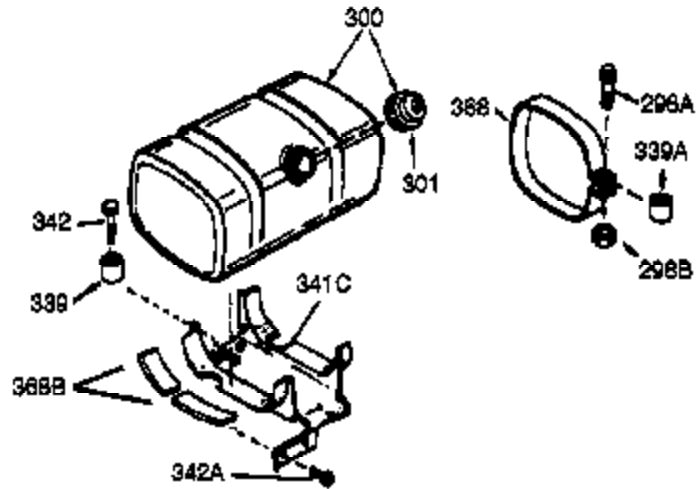

ILLUSTRATION SHOWS TYPICAL PARTS ONLY. ORDER BY PART NUMBER. PARTS NOT LISTED ARE SUPPLIED BY OEM.

VIEW 4 OF 4

OPTIONAL
DEBRIS SCREEN KIT