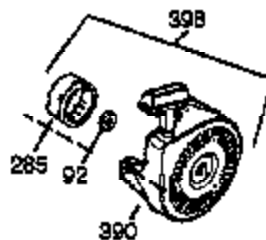

ILLUSTRATION SHOWS TYPICAL PARTS ONLY. ORDER BY PART NUMBER. PARTS NOT LISTED ARE SUPPLIED BY OEM.

VIEW 3 OF 4

Ref #	Part Number	Qty	Description
16	33454	1	Governor Lever
17	29916	1	Governor Lever Clamp
18	650548	1	Screw, 8-32 x 5/16"
28	30322	1	Lock Nut, 8-32
30	35442B	1	Crankshaft
35	29826	1	Screw, 10-32 x 3/4"
36	29918	1	Lock Washer
37	29216	1	Lock Nut, 10-32
38	29642	1	Retaining Ring
69	35262A	1	* Cylinder Cover Gasket
70	35376	1	Cylinder Cover (Incl. 71 75 & 80)
75	35319	1	Oil Seal
86	650833	7	Screw, 1/4-20 x 1-3/16"
87	650832	1	Screw, 1/4-20 x 1-11/16"
89	32589	1	Flywheel Key
92	650880	1	Lock Washer
129	650727	2	Screw, 5/16-18 x 1-3/4"
131A	650713	2	Screw, 5/16-18 x 5/8"
173A	32446	1	Breather Tube Grommet
228A	650851	1	Stud 1/4-20 x 8.1
228A	650852	1	Nut, 1/4-20
229A	650825	1	Nut & Lock Washer, 1/4-20
238A	650163	2	Screw, 10-32 x 7/8"
240A	34699	1	Air Cleaner Bracket
264A	650802	1	Screw, 1/4-20 x 5/8"
277	650729	2	Screw, 5/16-18 x 3-3/16"
285	35287	1	Starter Cup
290	30962	1	Fuel Line
292	26460	2	Fuel Line Clamp
298	650665	2	Screw, 1/4-15 x 3/4"
300	34186A	1	Fuel Tank (Incl. 292 & 301)
301	35355	1	Fuel Cap
308	35540	1	Fill Tube Clip
390	590633	1	Rewind Starter
420	730225	1	SAE 30 4-Cycle Engine Oil (Quart)