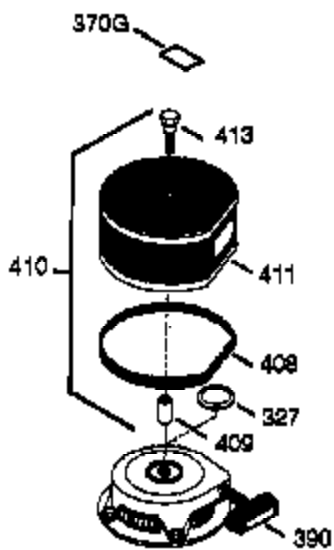

ILLUSTRATION SHOWS TYPICAL PARTS ONLY. ORDER BY PART NUMBER. PARTS NOT LISTED ARE SUPPLIED BY OEM.

VIEW 4 OF 4

OPTIONAL
DEBRIS SCREEN KIT