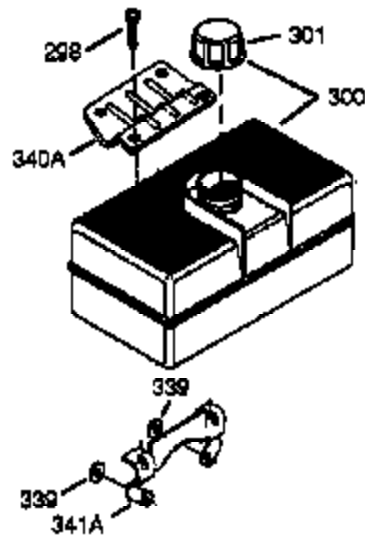

ILLUSTRATION SHOWS TYPICAL PARTS ONLY. ORDER BY PART NUMBER. PARTS NOT LISTED ARE SUPPLIED BY OEM.

VIEW 3 OF 4

Ref #	Part Number	Qty	Description
16	33454	1	Governor Lever
17	29916	1	Governor Lever Clamp
18	650548	1	Screw, 8-32 x 5/16"
28	30322	1	Lock Nut, 8-32
30	35442B	1	Crankshaft
35	29826	1	Screw, 10-32 x 3/4"
36	29918	1	Lock Washer
37	29216	1	Lock Nut, 10-32
38	29642	1	Retaining Ring
69	35262A	1	* Cylinder Cover Gasket
70	35376	1	Cylinder Cover (Incl. 71 75 & 80)
75	35319	1	Oil Seal
86	650833	7	Screw, 1/4-20 x 1-3/16"
87	650832	1	Screw, 1/4-20 x 1-11/16"
89	32589	1	Flywheel Key
92	650880	1	Lock Washer
129	650727	2	Screw, 5/16-18 x 1-3/4"
131A	650713	2	Screw, 5/16-18 x 5/8"
173A	32446	1	Breather Tube Grommet
228A	650851	1	Stud 1/4-20 x 8.1
228A	650852	1	Nut, 1/4-20
229A	650825	1	Nut & Lock Washer, 1/4-20
238A	650163	2	Screw, 10-32 x 7/8"
240A	34699	1	Air Cleaner Bracket
264A	650802	1	Screw, 1/4-20 x 5/8"
277	650729	2	Screw, 5/16-18 x 3-3/16"
285	35287	1	Starter Cup
290	30962	1	Fuel Line
292	26460	2	Fuel Line Clamp
298	650665	2	Screw, 1/4-15 x 3/4"
300	34186A	1	Fuel Tank (Incl. 292 & 301)
301	35355	1	Fuel Cap
308	35540	1	Fill Tube Clip
390	590633	1	Rewind Starter
420	730225	1	SAE 30 4-Cycle Engine Oil (Quart)