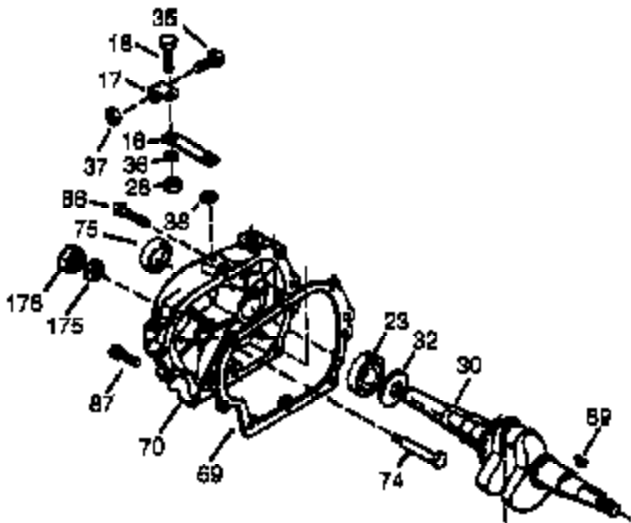

ILLUSTRATION SHOWS TYPICAL PARTS ONLY. ORDER BY PART NUMBER. PARTS NOT LISTED ARE SUPPLIED BY OEM.

VIEW 3 OF 4

Ref #	Part Number	Qty	Description
16	33454	1	Governor Lever
17	29916	1	Governor Lever Clamp
18	650548	1	Screw, 8-32 x 5/16"
28	30322	1	Lock Nut, 8-32
30	35442B	1	Crankshaft
35	29826	1	Screw, 10-32 x 3/4"
36	29918	1	Lock Washer
37	29216	1	Lock Nut, 10-32
38	29642	1	Retaining Ring
69	35262A	1	* Cylinder Cover Gasket
70	35376	1	Cylinder Cover (Incl. 71 75 & 80)
75	35319	1	Oil Seal
86	650833	7	Screw, 1/4-20 x 1-3/16"
87	650832	1	Screw, 1/4-20 x 1-11/16"
89	32589	1	Flywheel Key
92	650880	1	Lock Washer
129	650727	2	Screw, 5/16-18 x 1-3/4"
131A	650713	2	Screw, 5/16-18 x 5/8"
173A	32446	1	Breather Tube Grommet
228A	650851	1	Stud 1/4-20 x 8.1
228A	650852	1	Nut, 1/4-20
229A	650825	1	Nut & Lock Washer, 1/4-20
238A	650163	2	Screw, 10-32 x 7/8"
240A	34699	1	Air Cleaner Bracket
264A	650802	1	Screw, 1/4-20 x 5/8"
277	650729	2	Screw, 5/16-18 x 3-3/16"
285	35287	1	Starter Cup
290	30962	1	Fuel Line
292	26460	2	Fuel Line Clamp
298	650665	2	Screw, 1/4-15 x 3/4"
300	34186A	1	Fuel Tank (Incl. 292 & 301)
301	35355	1	Fuel Cap
308	35540	1	Fill Tube Clip
390	590633	1	Rewind Starter
420	730225	1	SAE 30 4-Cycle Engine Oil (Quart)