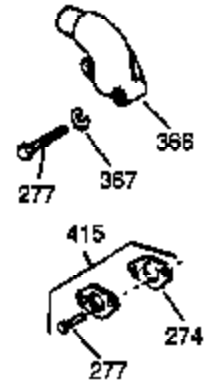

ILLUSTRATION SHOWS TYPICAL PARTS ONLY. ORDER BY PART NUMBER. PARTS NOT LISTED ARE SUPPLIED BY OEM.

VIEW 3 OF 4

Ref #	Part Number	Qty	Description
16	33454	1	Governor Lever
17	29916	1	Governor Lever Clamp
18	650548	1	Screw, 8-32 x 5/16"
28	30322	1	Lock Nut, 8-32
30	35442B	1	Crankshaft
35	29826	1	Screw, 10-32 x 3/4"
36	29918	1	Lock Washer
37	29216	1	Lock Nut, 10-32
38	29642	1	Retaining Ring
69	35262A	1	* Cylinder Cover Gasket
70	35376	1	Cylinder Cover (Incl. 71 75 & 80)
75	35319	1	Oil Seal
86	650833	7	Screw, 1/4-20 x 1-3/16"
87	650832	1	Screw, 1/4-20 x 1-11/16"
89	32589	1	Flywheel Key
92	650880	1	Lock Washer
129	650727	2	Screw, 5/16-18 x 1-3/4"
131A	650713	2	Screw, 5/16-18 x 5/8"
173A	32446	1	Breather Tube Grommet
228A	650851	1	Stud 1/4-20 x 8.1
228A	650852	1	Nut, 1/4-20
229A	650825	1	Nut & Lock Washer, 1/4-20
238A	650163	2	Screw, 10-32 x 7/8"
240A	34699	1	Air Cleaner Bracket
264A	650802	1	Screw, 1/4-20 x 5/8"
277	650729	2	Screw, 5/16-18 x 3-3/16"
285	35287	1	Starter Cup
290	30962	1	Fuel Line
292	26460	2	Fuel Line Clamp
298	650665	2	Screw, 1/4-15 x 3/4"
300	34186A	1	Fuel Tank (Incl. 292 & 301)
301	35355	1	Fuel Cap
308	35540	1	Fill Tube Clip
390	590633	1	Rewind Starter
420	730225	1	SAE 30 4-Cycle Engine Oil (Quart)