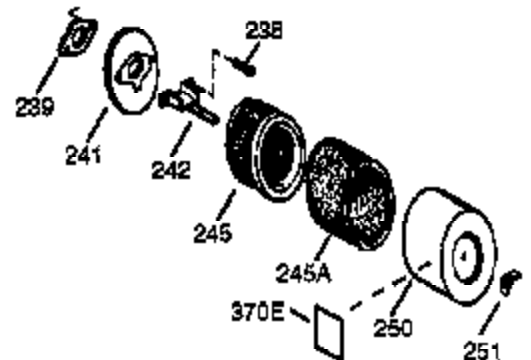

ILLUSTRATION SHOWS TYPICAL PARTS ONLY. ORDER BY PART NUMBER. PARTS NOT LISTED ARE SUPPLIED BY OEM.

VIEW 2 OF 4

Ref #	Part Number	Qty	Description
1	35488	1	Cylinder (Incl. 2 & 20)
2	27652	2	Dowel Pin
72	27642	2	Oil Drain Plug
129	650727	2	Screw, 5/16-18 x 1-3/4"
131A	650713	2	Screw, 5/16-18 x 5/8"
169	27896A	2	* Breather Gasket
170	28423	1	Breather Body
171	28424	1	Breather Element
172	28425	1	Valve Cover
173A	32446	1	Breather Tube Grommet
174	650128	2	Screw, 10-24 x 1/2"
178	29752	2	Nut & Lock Washer, 1/4-28
207	33878	1	Throttle Link
227	35044	1	Air Cleaner Elbow
228A	650851	1	Stud 1/4-20 x 8.1
228A	650852	1	Nut, 1/4-20
229A	650825	1	Nut & Lock Washer, 1/4-20
232	0	2	Pop Rivet
235	30675	1	Air Cleaner Elbow Fitting
238A	650163	2	Screw, 10-32 x 7/8"
239A	34698A	1	* Air Cleaner Gasket
239	27272A	1	* Air Cleaner Gasket
240A	34699	1	Air Cleaner Bracket
241	35045	1	Air Cleaner Bracket
245	34700	1	Air Cleaner Filter
245A	34703	1	Air Cleaner Filter
250	34702	1	Air Cleaner Cover
251	650513	1	Wing Nut, 1/4-20
275	33280A	1	Muffler
276	31588	1	Locking Plate
277	650729	2	Screw, 5/16-18 x 3-3/16"
290	30962	1	Fuel Line
292	26460	2	Fuel Line Clamp
308	35540	1	Fill Tube Clip
370C	35274	1	Instruction Decal
380	632464	1	Carburetor (Incl. 184)
420	730225	1	SAE 30 4-Cycle Engine Oil (Quart)