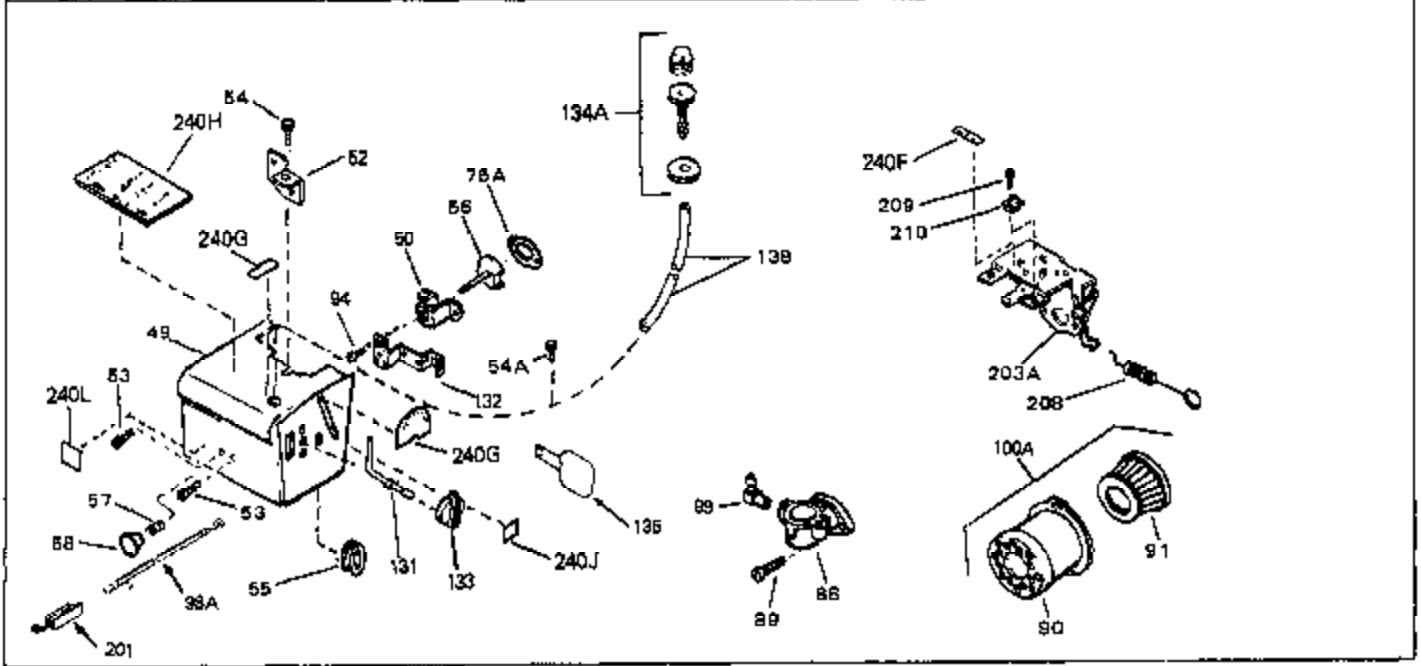

Ref #	Part Number	Qty	Description
49	32865A	0	Cover, Carburetor
50	32398	0	Bracket, Choke
52	33333	0	Bracket, Carburetor cover
53	650257	0	Screw, Pan hd. Sems, 8-32 x 5/16
54	650735	0	Screw
54A	650687	0	Screw, Pan hd. self-tap, 10-32 x 5/16
94	28820	0	Screw
100A	730164	0	Cleaner Assy., Air (Paper)
139	33670	0	Gasket, Muffler
140	30063	0	Screw
140	650327	0	Screw, Fil slotted hd. Sems, 114-20 x 2-1/2
141D	391026	0	Muffler
157	730165	0	Muffler, Adapter Kit
201	610973	0	Terminal Assy.
203A	33987	0	Speed Control Assy. (Remote)
209	28942	0	Screw
210	27793	0	Clip, Conduit
240H	31682	0	Decal, Operation