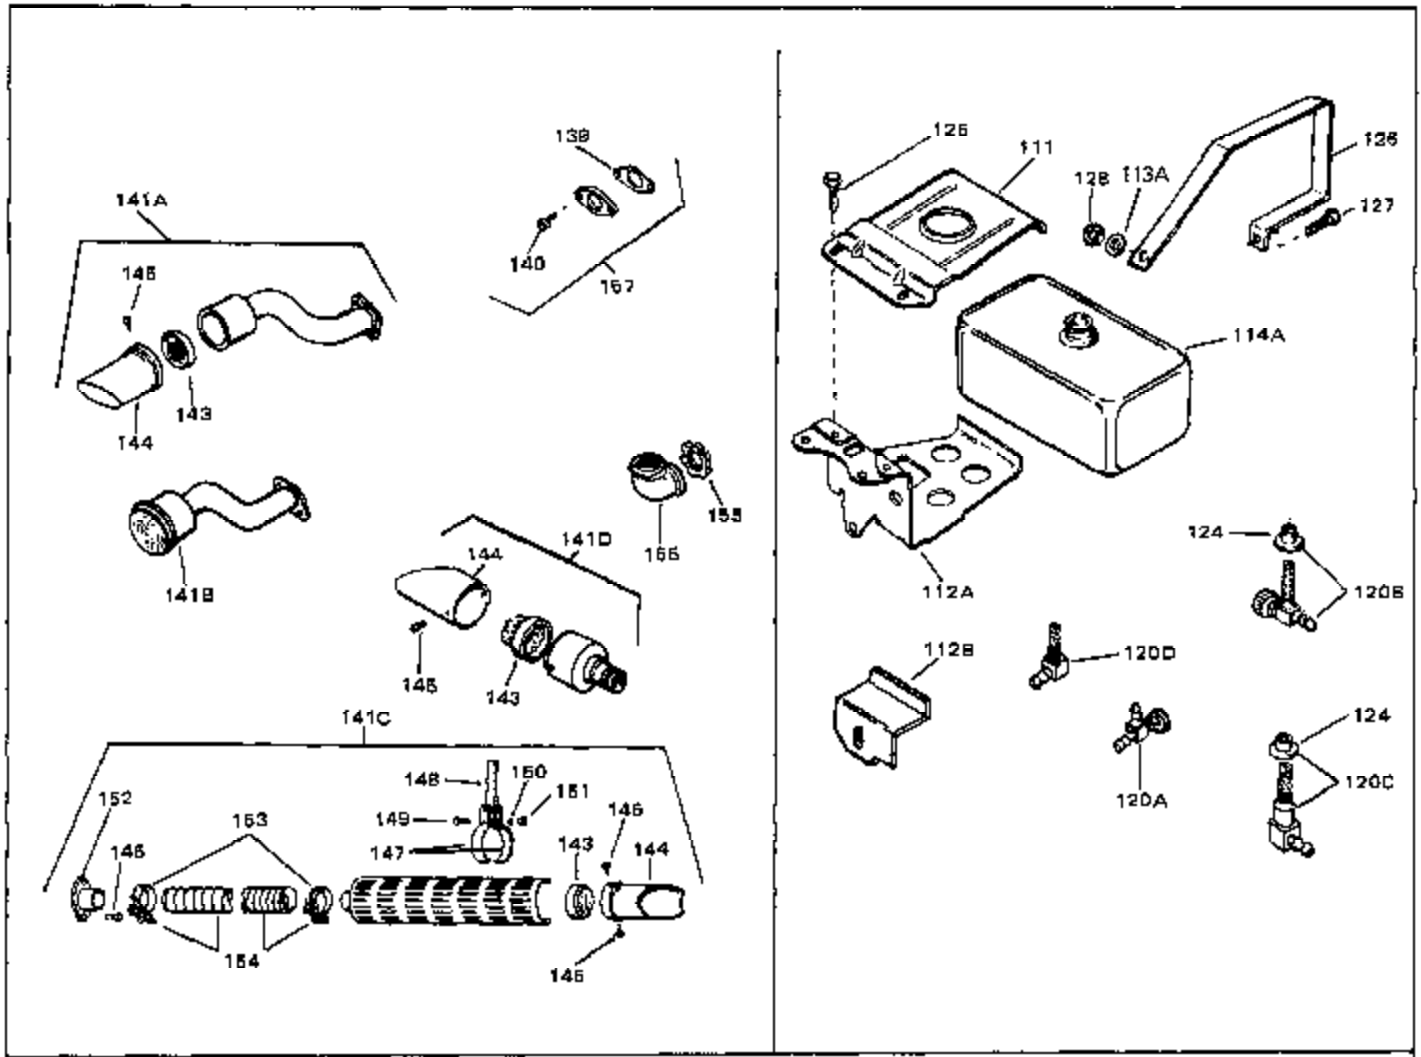

Ref #	Part Number	Qty	Description
49	32865A	0	Cover, Carburetor
50	32398	0	Bracket, Choke
52	33333	0	Bracket, Carburetor cover
53	650257	0	Screw, Pan hd. Sems, 8-32 x 5/16
54	650735	0	Screw
54A	650687	0	Screw, Pan hd. self-tap, 10-32 x 5/16
94	28820	0	Screw
100A	730164	0	Cleaner Assy., Air (Paper)
139	33670	0	Gasket, Muffler
140	30063	0	Screw
140	650327	0	Screw, Fil slotted hd. Sems, 114-20 x 2-1/2
141D	391026	0	Muffler
157	730165	0	Muffler, Adapter Kit
201	610973	0	Terminal Assy.
203A	33987	0	Speed Control Assy. (Remote)
209	28942	0	Screw
210	27793	0	Clip, Conduit
240H	31682	0	Decal, Operation