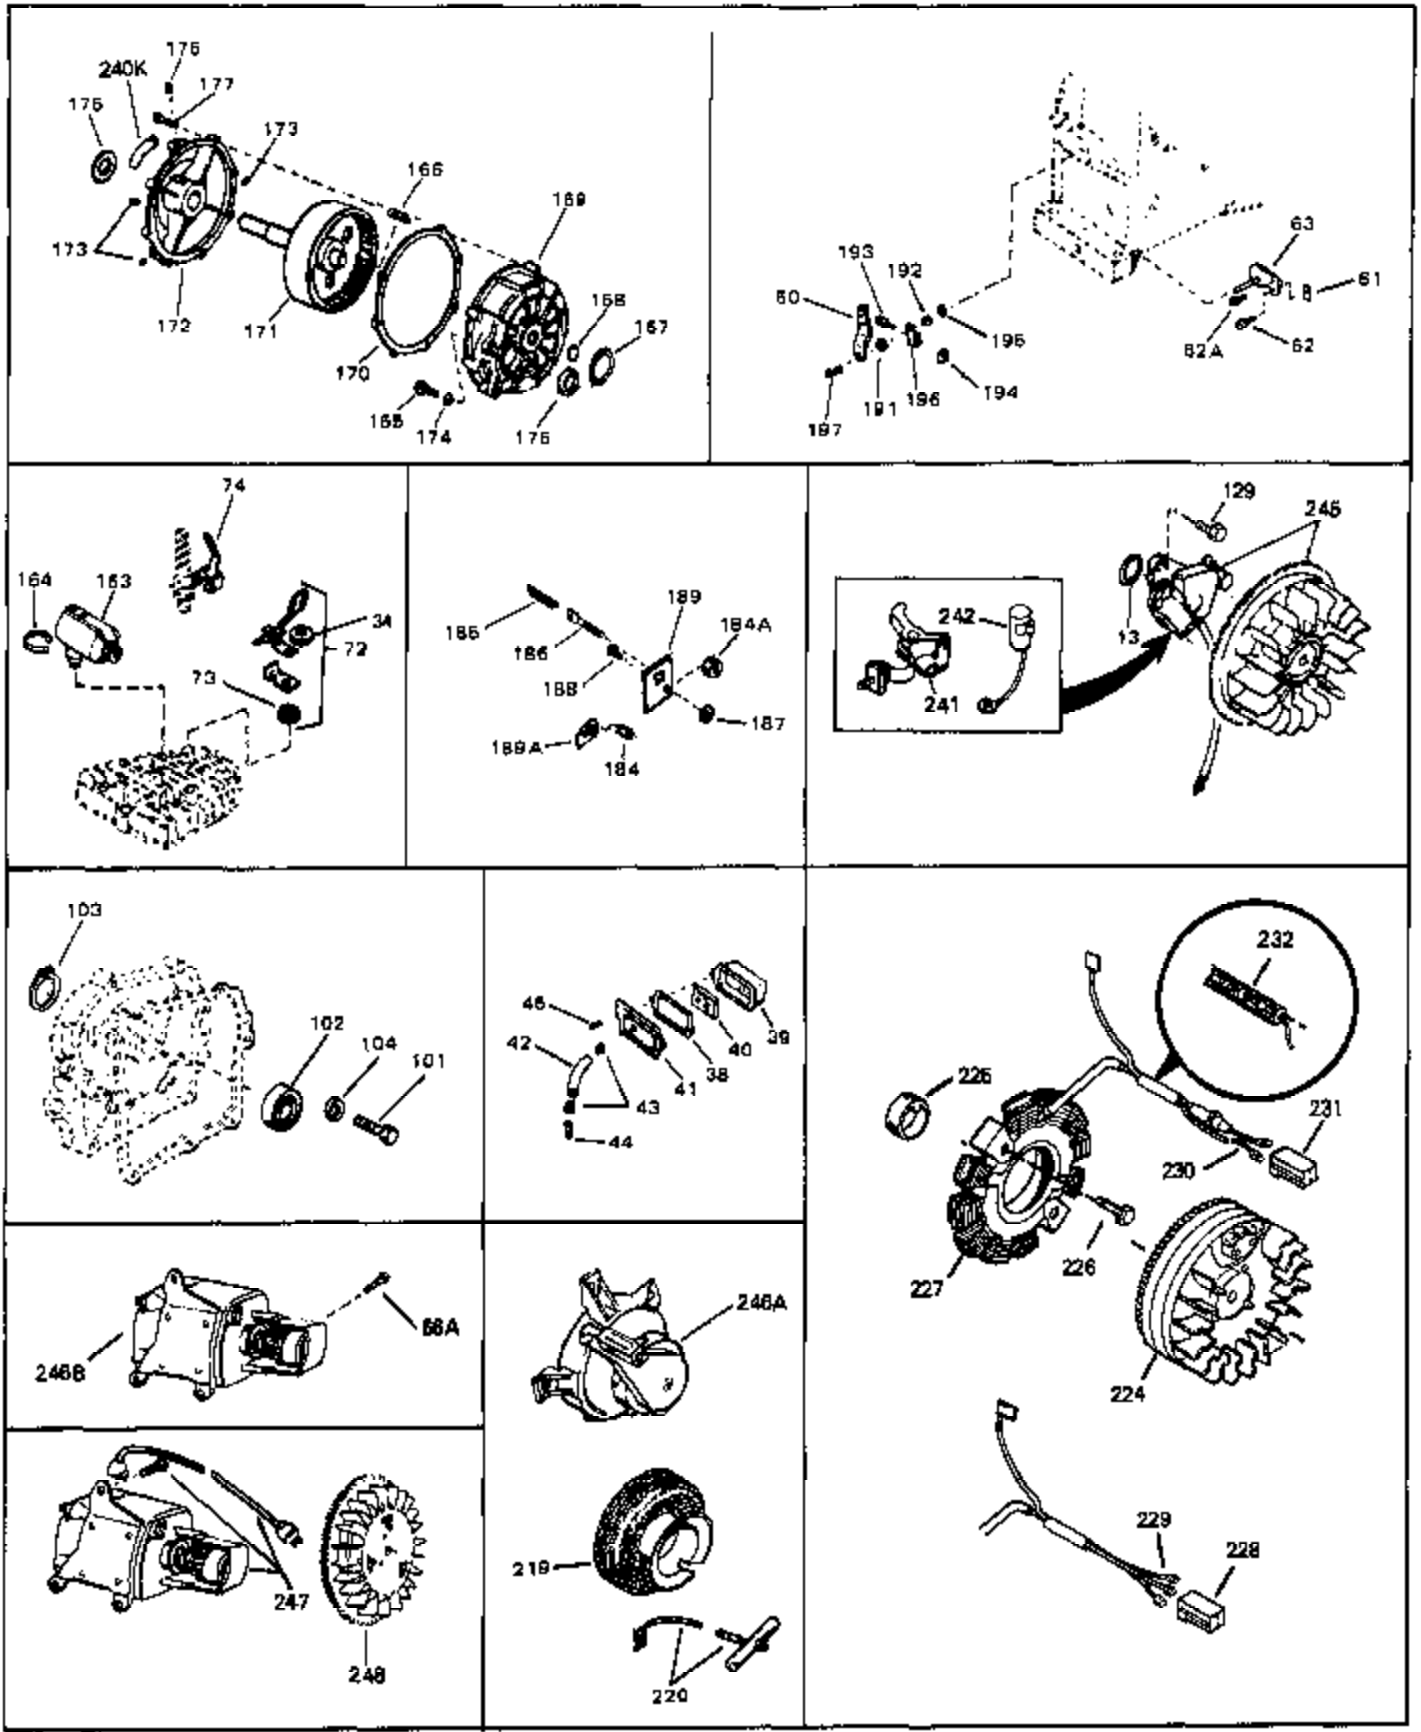

Ref #	Part Number	Qty	Description
13	33876	0	Gasket, Stator
34	26073	0	Washer, Connecting rod bolt
34	650691	0	Washer, Flat
38	31619	0	Gasket, Breather cover
40	31410	0	Element, Breather
45	650128	0	Screw
60	32871	0	Lever, Governor
129	650489	0	Screw
197	650548	0	Screw, Hex washer hd., 8-32 x 5/16
241	30547A	0	Contact Assy., Breaker
242	30548B	0	Condenser
245	610944A	0	Magneto, Tecumseh (w/ring gear)
247	33290C	0	Starter Motor Kit (110-120 Volt)
248	33701B	0	Flywheel
248	611083	0	Flywheel