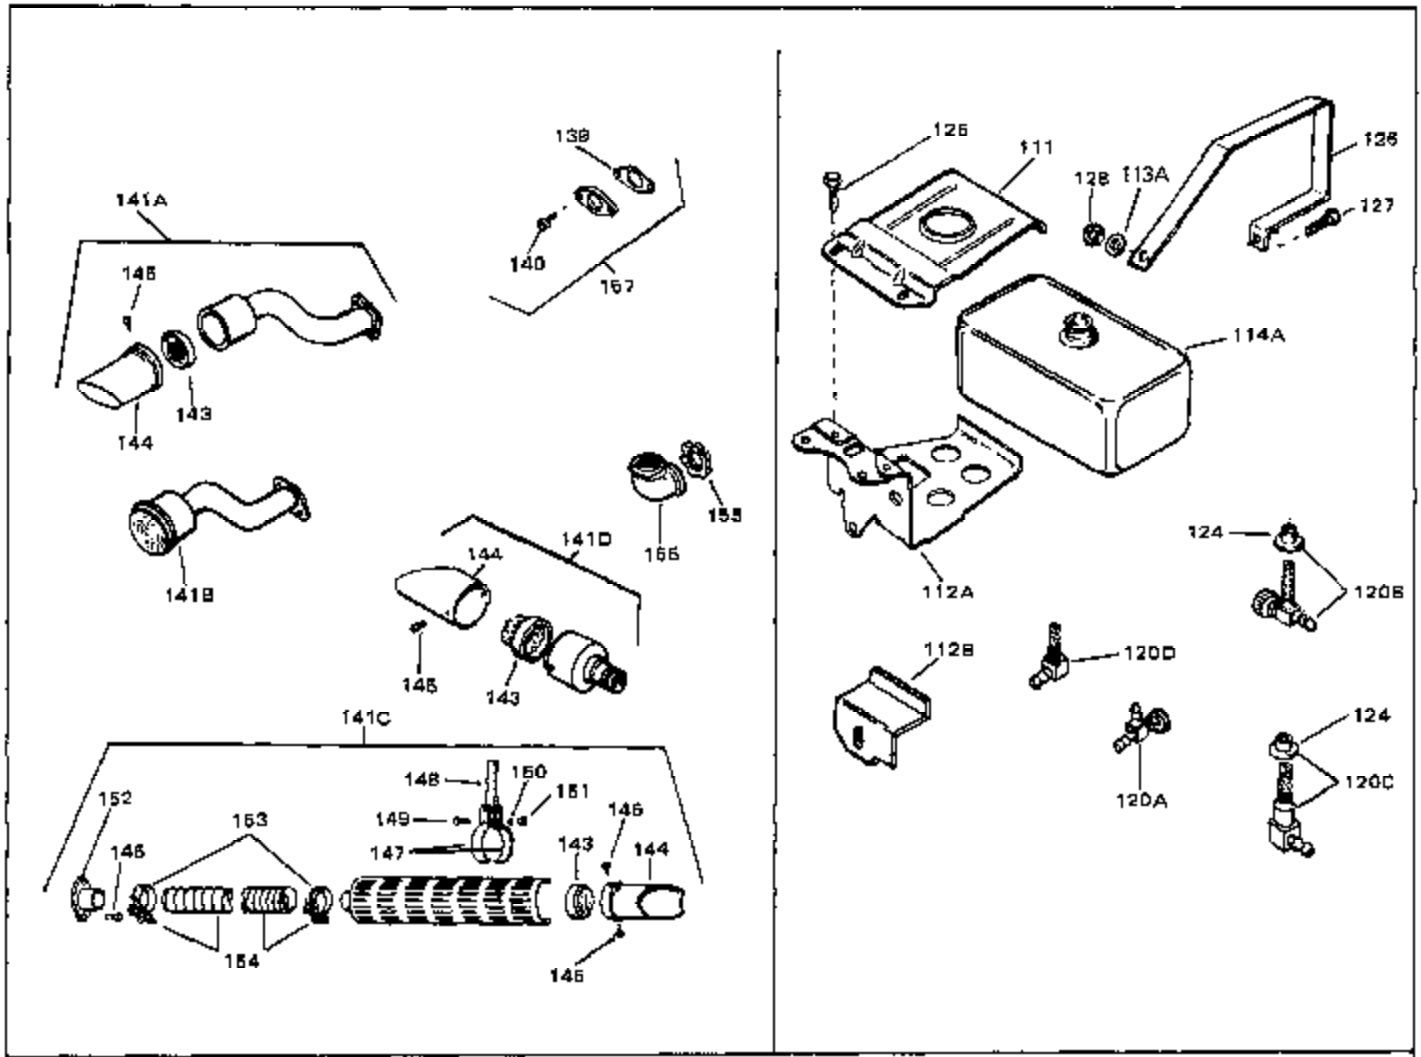

Ref #	Part Number	Qty	Description
90	31715	0	Body, Air cleaner
91	30727	0	Element, Air cleaner
94	28820	0	Screw
100A	730164	0	Cleaner Assy., Air (Paper)
139	33670	0	Gasket, Muffler
140	30063	0	Screw
140	650561	0	Screw
141D	391026	0	Muffler
141A	33699	0	Muffler
143	33323	0	Screen, Muffler
144	33700	0	Cover & Tube, Muffler
145	650578	0	Screw
157	730165	0	Muffler, Adapter Kit
201	610973	0	Terminal Assy.