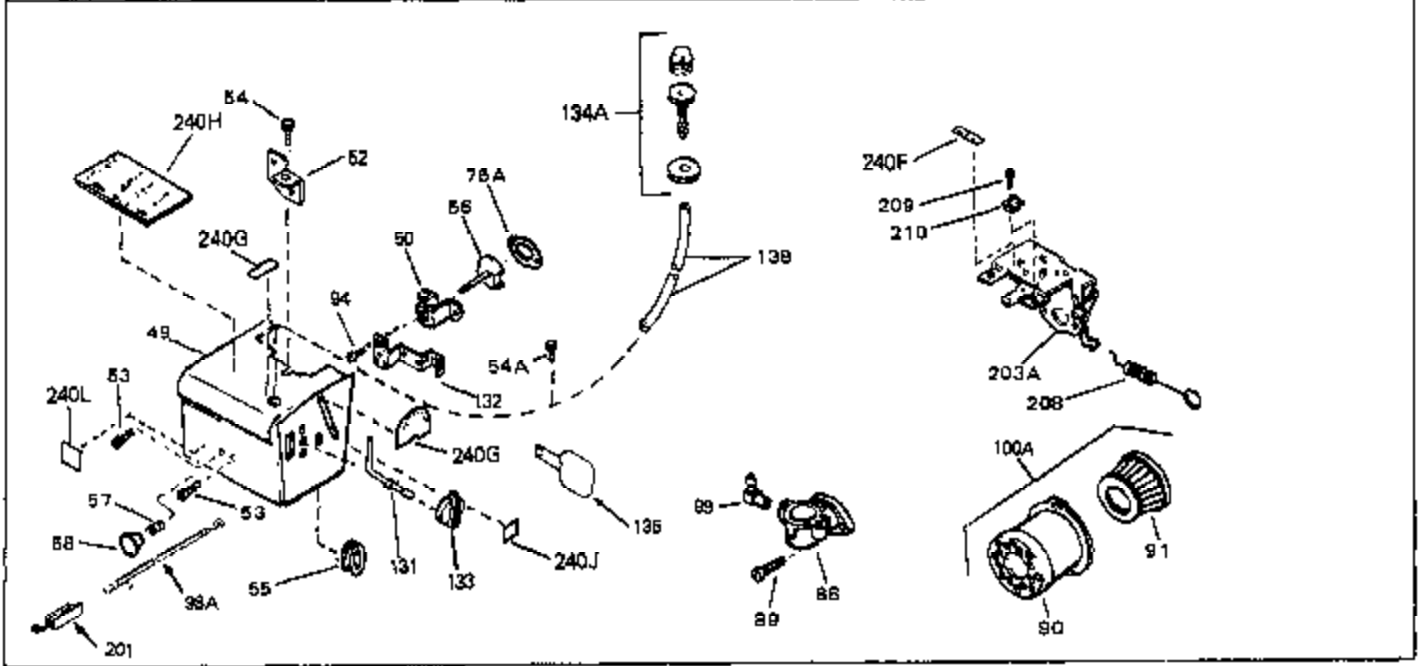

Ref #	Part Number	Qty	Description
90	31715	0	Body, Air cleaner
91	30727	0	Element, Air cleaner
94	28820	0	Screw
100A	730164	0	Cleaner Assy., Air (Paper)
139	33670	0	Gasket, Muffler
140	30063	0	Screw
140	650561	0	Screw
141D	391026	0	Muffler
141A	33699	0	Muffler
143	33323	0	Screen, Muffler
144	33700	0	Cover & Tube, Muffler
145	650578	0	Screw
157	730165	0	Muffler, Adapter Kit
201	610973	0	Terminal Assy.