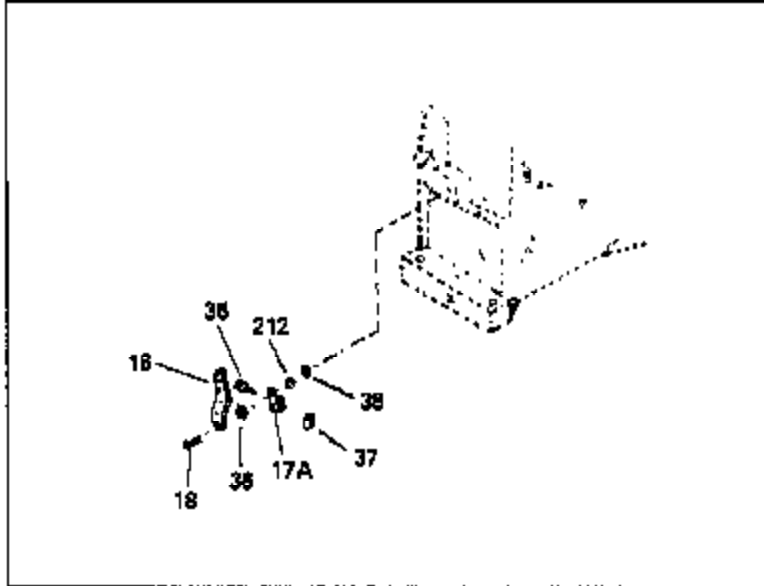

Ref #	Part Number	Qty	Description
16	31510		Lever, Governor
17A	29916		Clamp, Governor lever
18	650548		Screw, 8-32 x 5/16"
23	28458		Bearing, Ball
27	28539		Ring, Retaining
35	29826		Screw, 10-32 x 3/4"
36	29918		Washer, Lock
37	29216		Locknut, 10-32
38	29642		Ring, Retaining
70	30756B		Cylinder Cover (Incl.75,80,311)(Ball bearing)
74	30200		Screw, 10-24 x 9/16"
74A	28537		Washer, Flat
75	28540		Seal, Oil
86	650488		Screw, 1/4-20 x 1-1/4"
89	610961		Key, Flywheel
171	31410		Element, Breather
172	34146		Cover, Breather
174	650128		Screw, 10-24 x 1/2"
178	29752		Nut & Lockwasher Assy., 1/4-28
212	30322		Lock Nut, 8-32
222	28820		Screw, 10-32 x 1/2"
239	27272A		* Gasket, Carburetor to air cleaner
241	31691		Bracket, Air cleaner
243	650152		Screw, 8-32 x 3/8"
245	30727		Filter, Air cleaner
250	31715		Body, Air cleaner
274	33670A		* Gasket, Exhaust
275B	33699		Muffler (Spark arresting)(Incl.277A,2 84,284A)
277	650561		Screw, 1/4-20 x 5/8"
277A	650578		Screw, 8-18 x 3/8"
284A	33323		Screw, Muffler
284	33700		Cover & Tube, Muffler
311	27625		Oil Fill Plug (Incl. 312)
312	29673		* Gasket, Oil plug
380	631702		Carburetor (Incl. 184) (Refer to Division 5, Section A, page 114 for breakdown)
415	730165		Muffler Adapter Kit (Incl.64 & 274) (As req.)