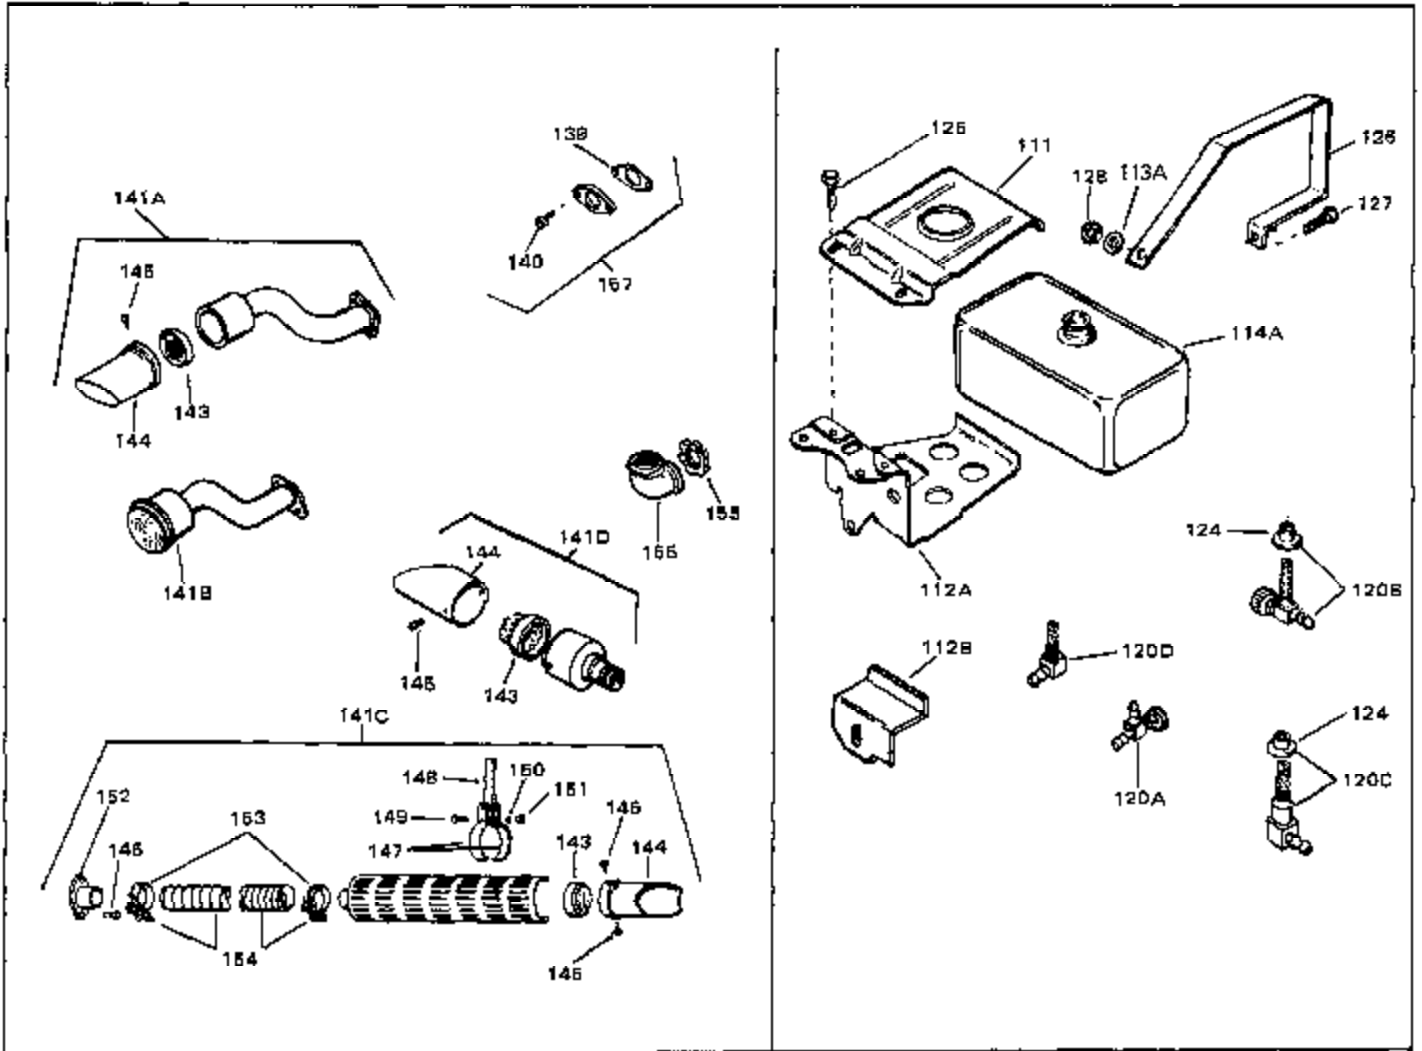

Ref #	Part Number	Qty	Description
90	31715	0	Body, Air cleaner
91	30727	0	Element, Air cleaner
94	28820	0	Screw
100A	730164	0	Cleaner Assy., Air (Paper)
140	30063	0	Screw
141D	391026	0	Muffler
157	730165	0	Muffler, Adapter Kit
201	610973	0	Terminal Assy.
209	28942	0	Screw
210	27793	0	Clip, Conduit