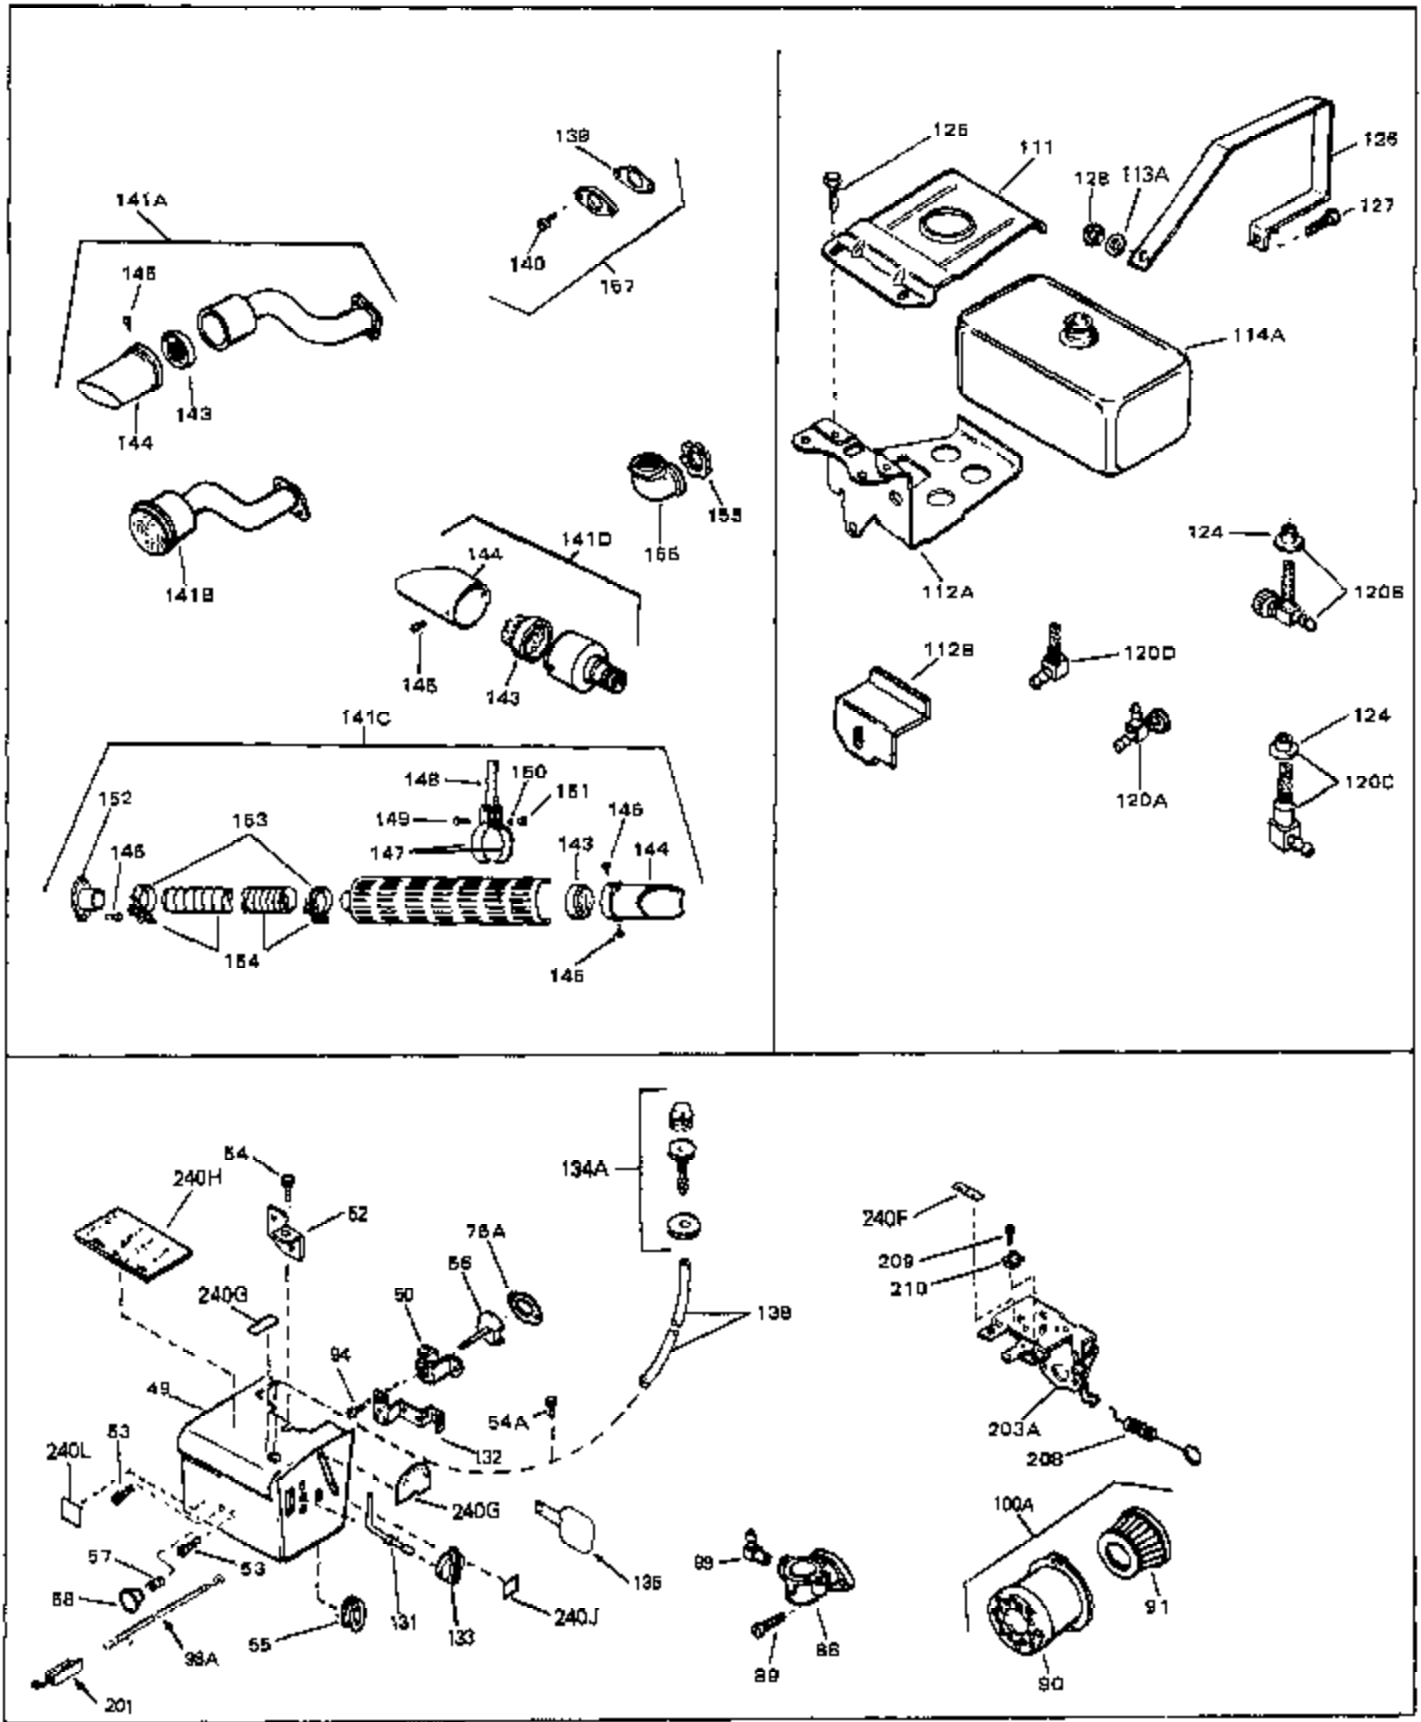

Ref #	Part Number	Qty	Description
90	31715	0	Body, Air cleaner
91	30727	0	Element, Air cleaner
94	28820	0	Screw
100A	730164	0	Cleaner Assy., Air (Paper)
139	33670	0	Gasket, Muffler
140	30063	0	Screw
140	650327	0	Screw, Fil slotted hd. Sems, 114-20 x 2-1/2
141D	391026	0	Muffler
157	730165	0	Muffler, Adapter Kit
201	610973	0	Terminal Assy.
203A	33987	0	Speed Control Assy. (Remote)
209	28942	0	Screw
210	27793	0	Clip, Conduit