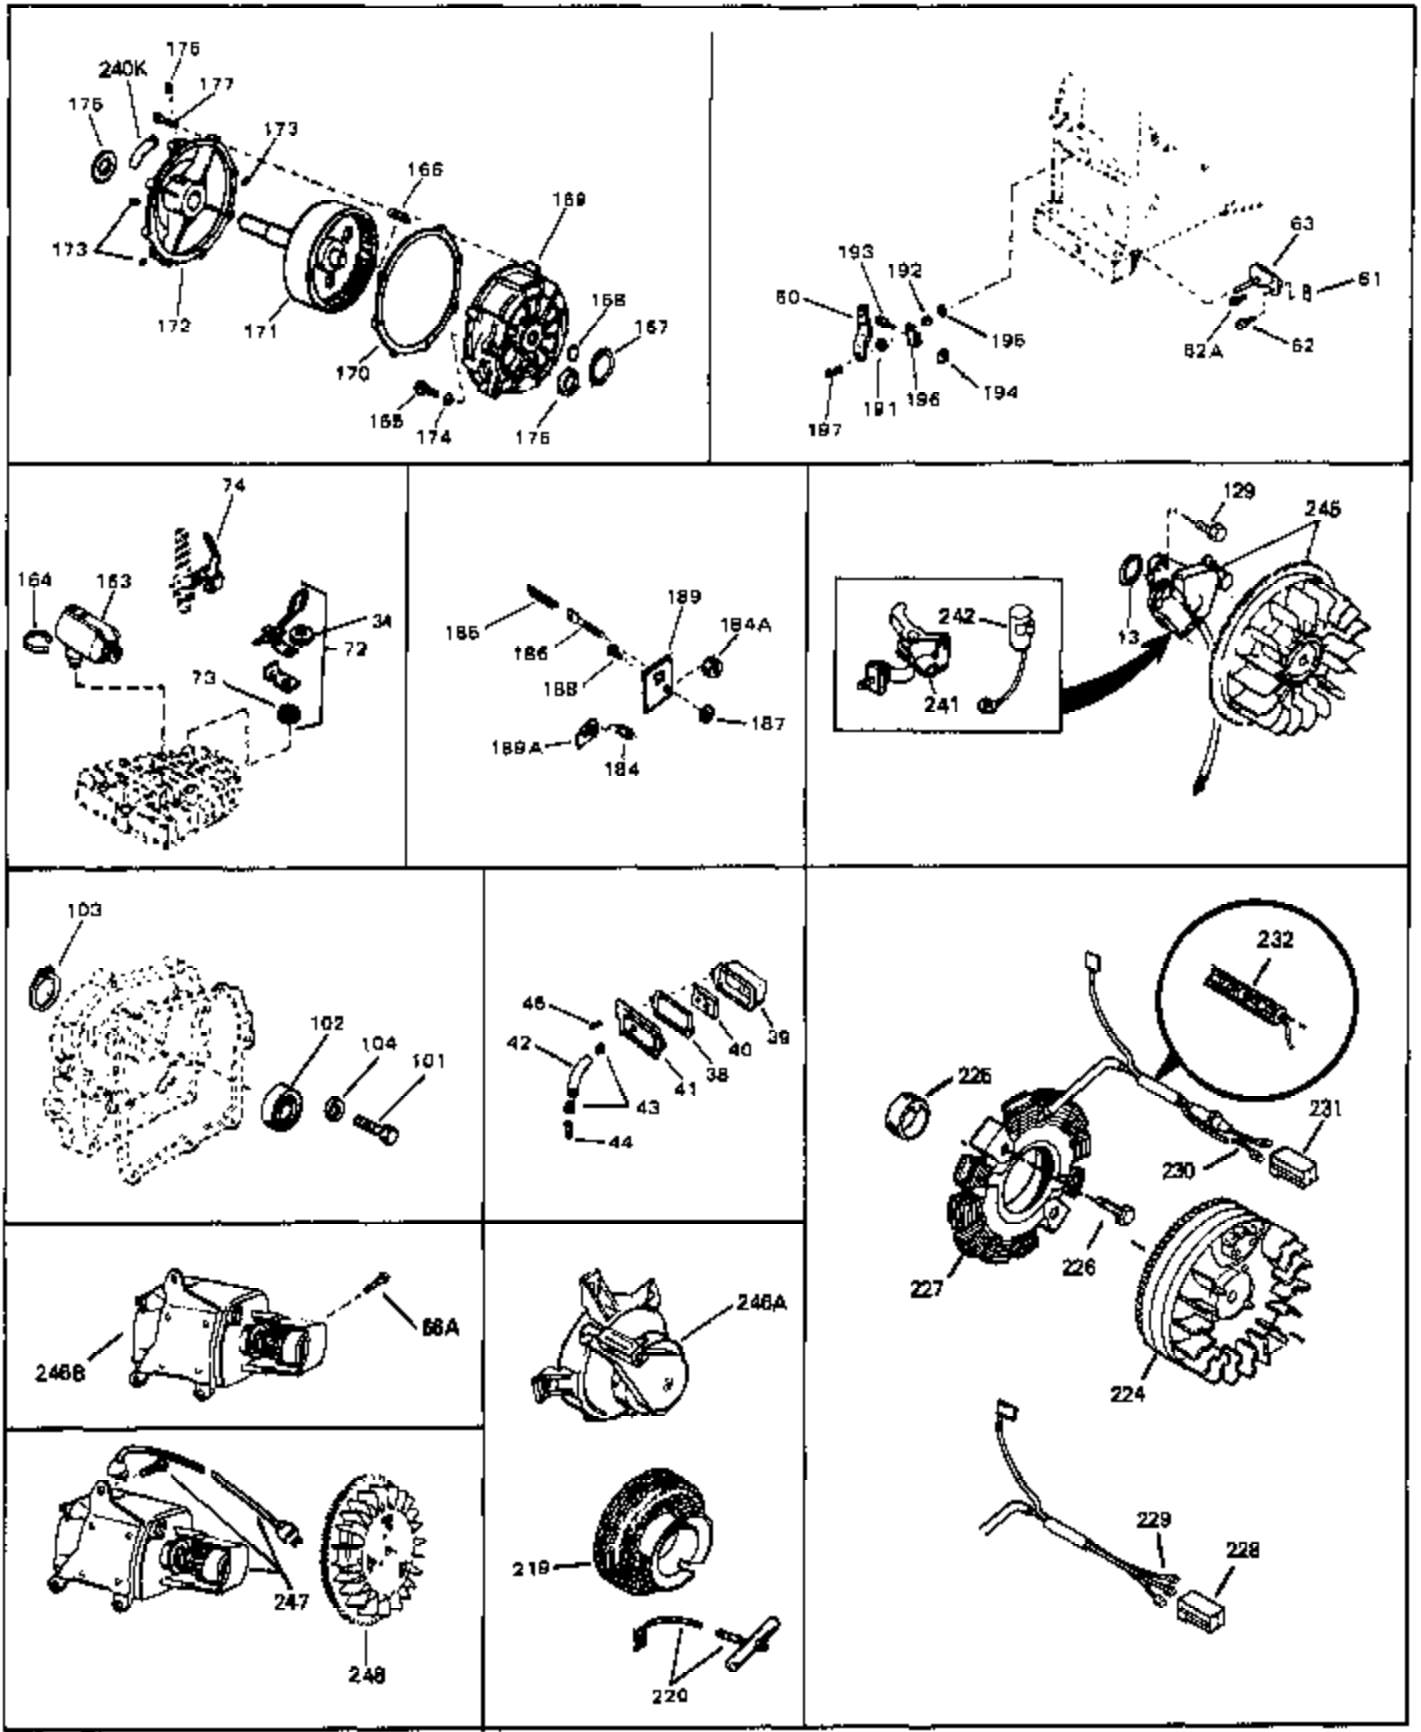

Ref #	Part Number	Qty	Description
210	27793	0	Clip, Conduit
211	31426	0	Spring, Extension
213	650815	0	Washer, Belleville
214	650607	0	Nut, Flywheel
217	33668	0	Screen, Starter
218	33667	0	Cup, Starter
240A	550223	0	Decal, Name
240B	31752	0	Decal, Air cleaner
240	34346	0	Decal, Instruction
243	631021	0	Inlet Needle, Seat & Clip Assy.
244	631703	0	Carburetor
246	590420	0	Starter, Rewind
249	33683	0	Gasket Set