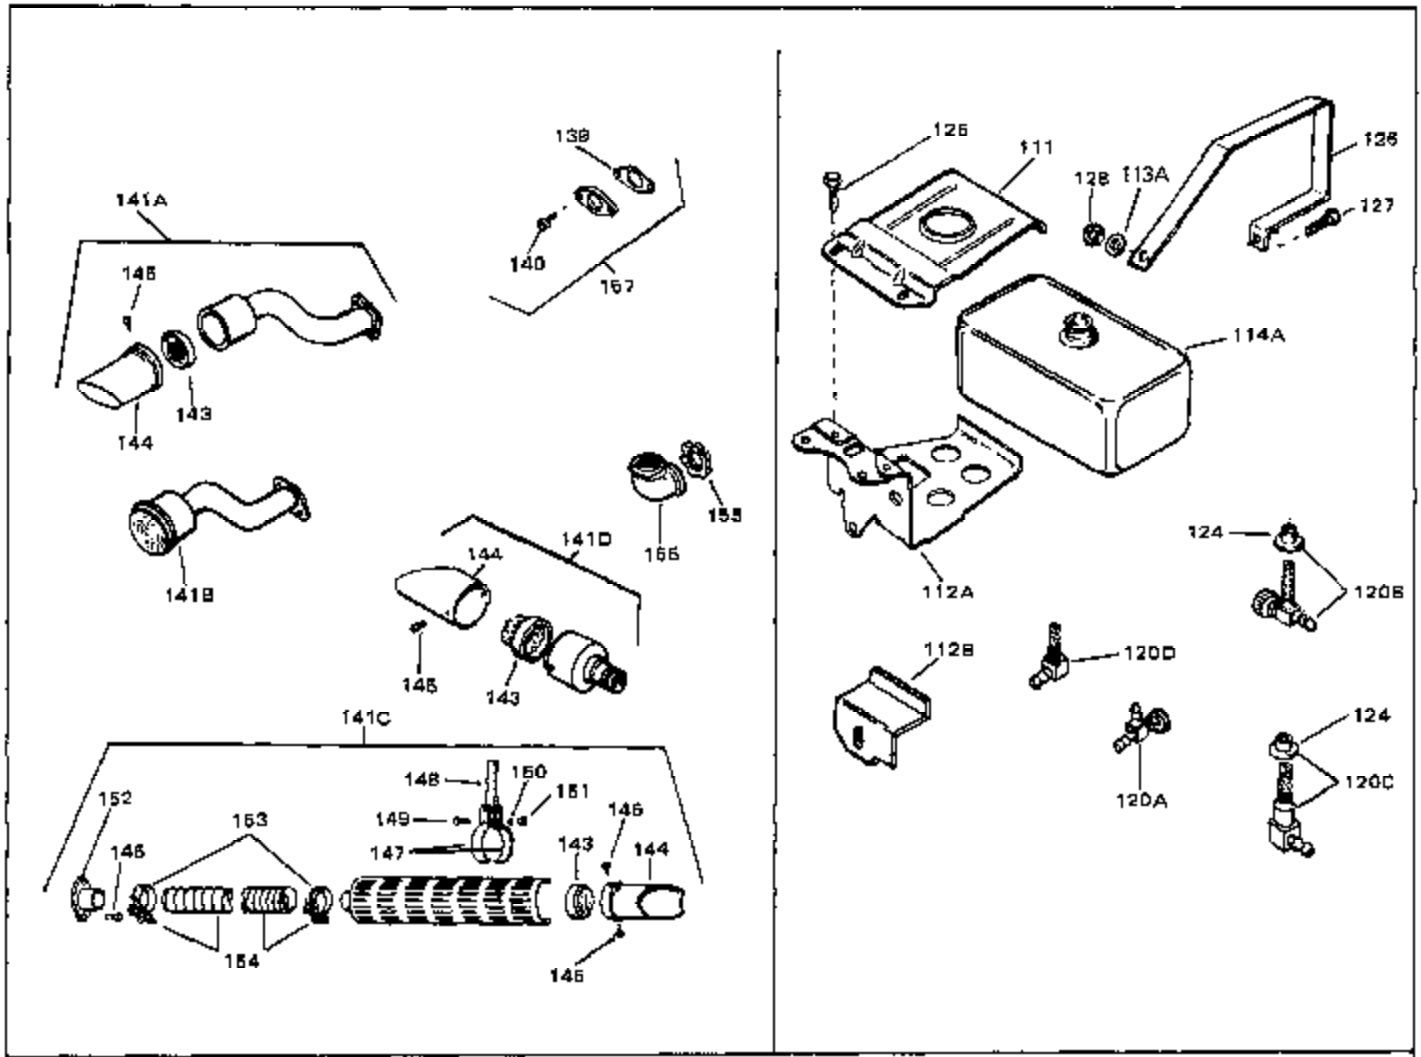

Ref #	Part Number	Qty	Description
90	31715	0	Body, Air cleaner
91	30727	0	Element, Air cleaner
94	28820	0	Screw
100A	730164	0	Cleaner Assy., Air (Paper)
140	30063	0	Screw
141D	391026	0	Muffler
157	730165	0	Muffler, Adapter Kit
201	610973	0	Terminal Assy.
209	28942	0	Screw
210	27793	0	Clip, Conduit