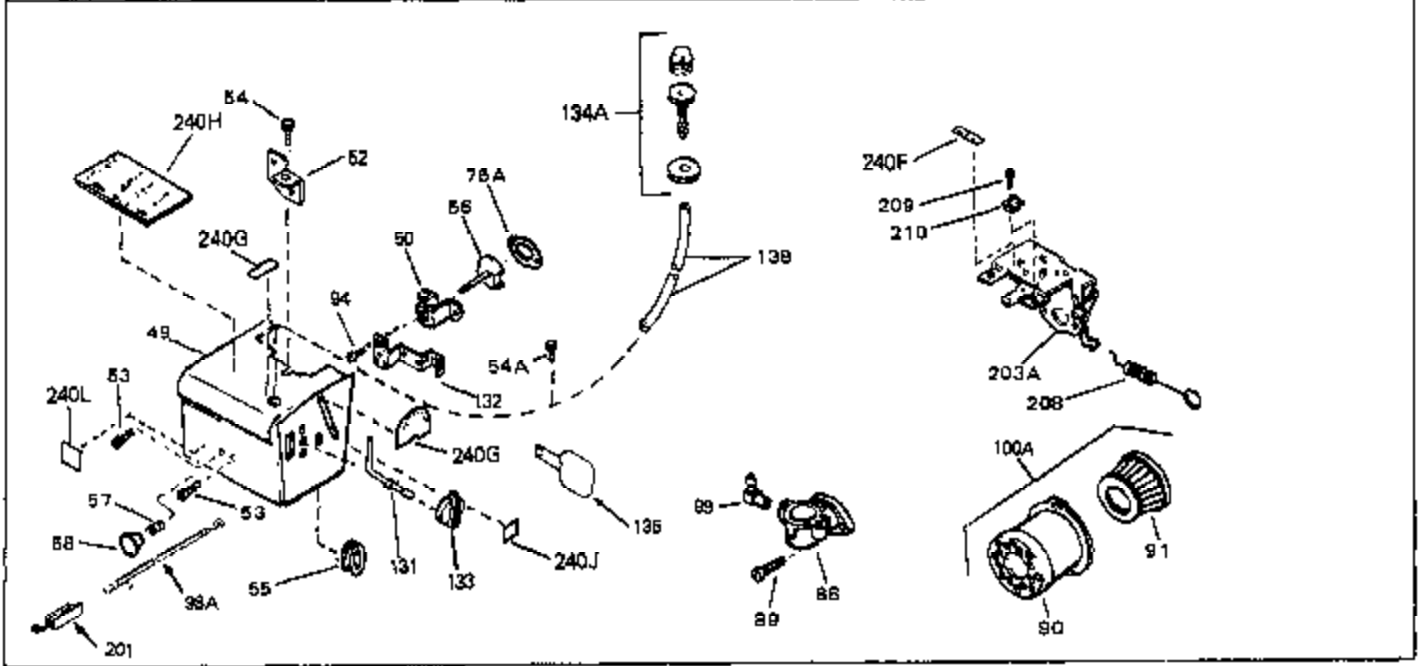

Ref #	Part Number	Qty	Description
90	31715	0	Body, Air cleaner
91	30727	0	Element, Air cleaner
94	28820	0	Screw
100A	730164	0	Cleaner Assy., Air (Paper)
139	33670	0	Gasket, Muffler
140	30063	0	Screw
140	650561	0	Screw
141D	391026	0	Muffler
141B	391002	0	Muffler
157	730165	0	Muffler, Adapter Kit
201	610973	0	Terminal Assy.