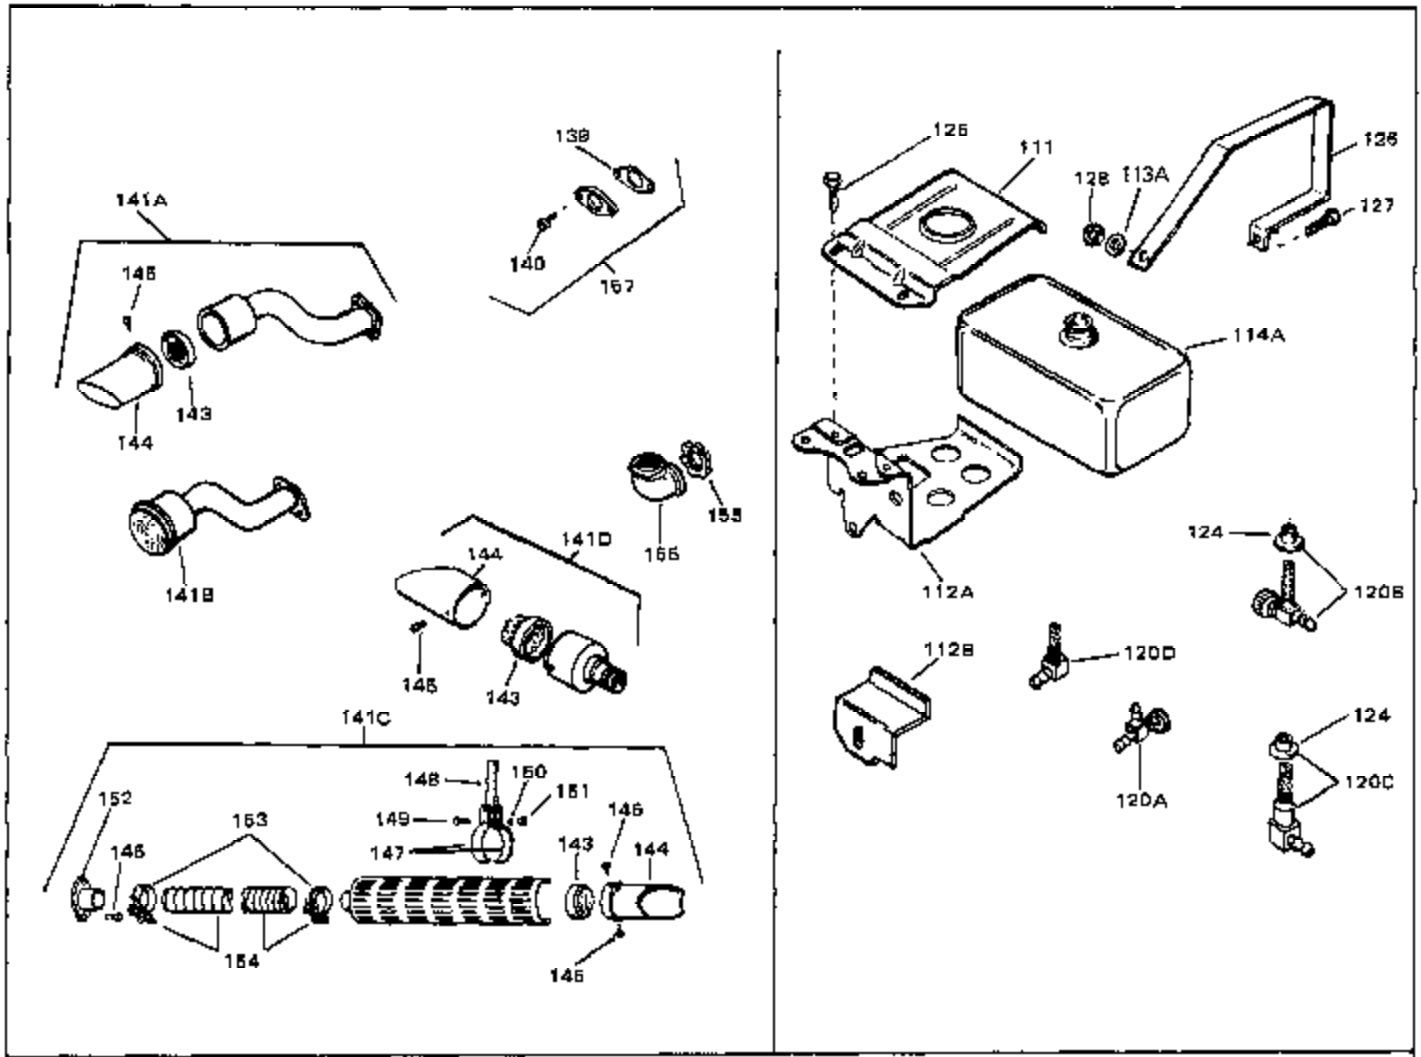

Ref #	Part Number	Qty	Description
90	31715	0	Body, Air cleaner
91	30727	0	Element, Air cleaner
94	28820	0	Screw
100A	730164	0	Cleaner Assy., Air (Paper)
139	33670	0	Gasket, Muffler
140	30063	0	Screw
140	650561	0	Screw
141D	391026	0	Muffler
141B	391002	0	Muffler
157	730165	0	Muffler, Adapter Kit
201	610973	0	Terminal Assy.