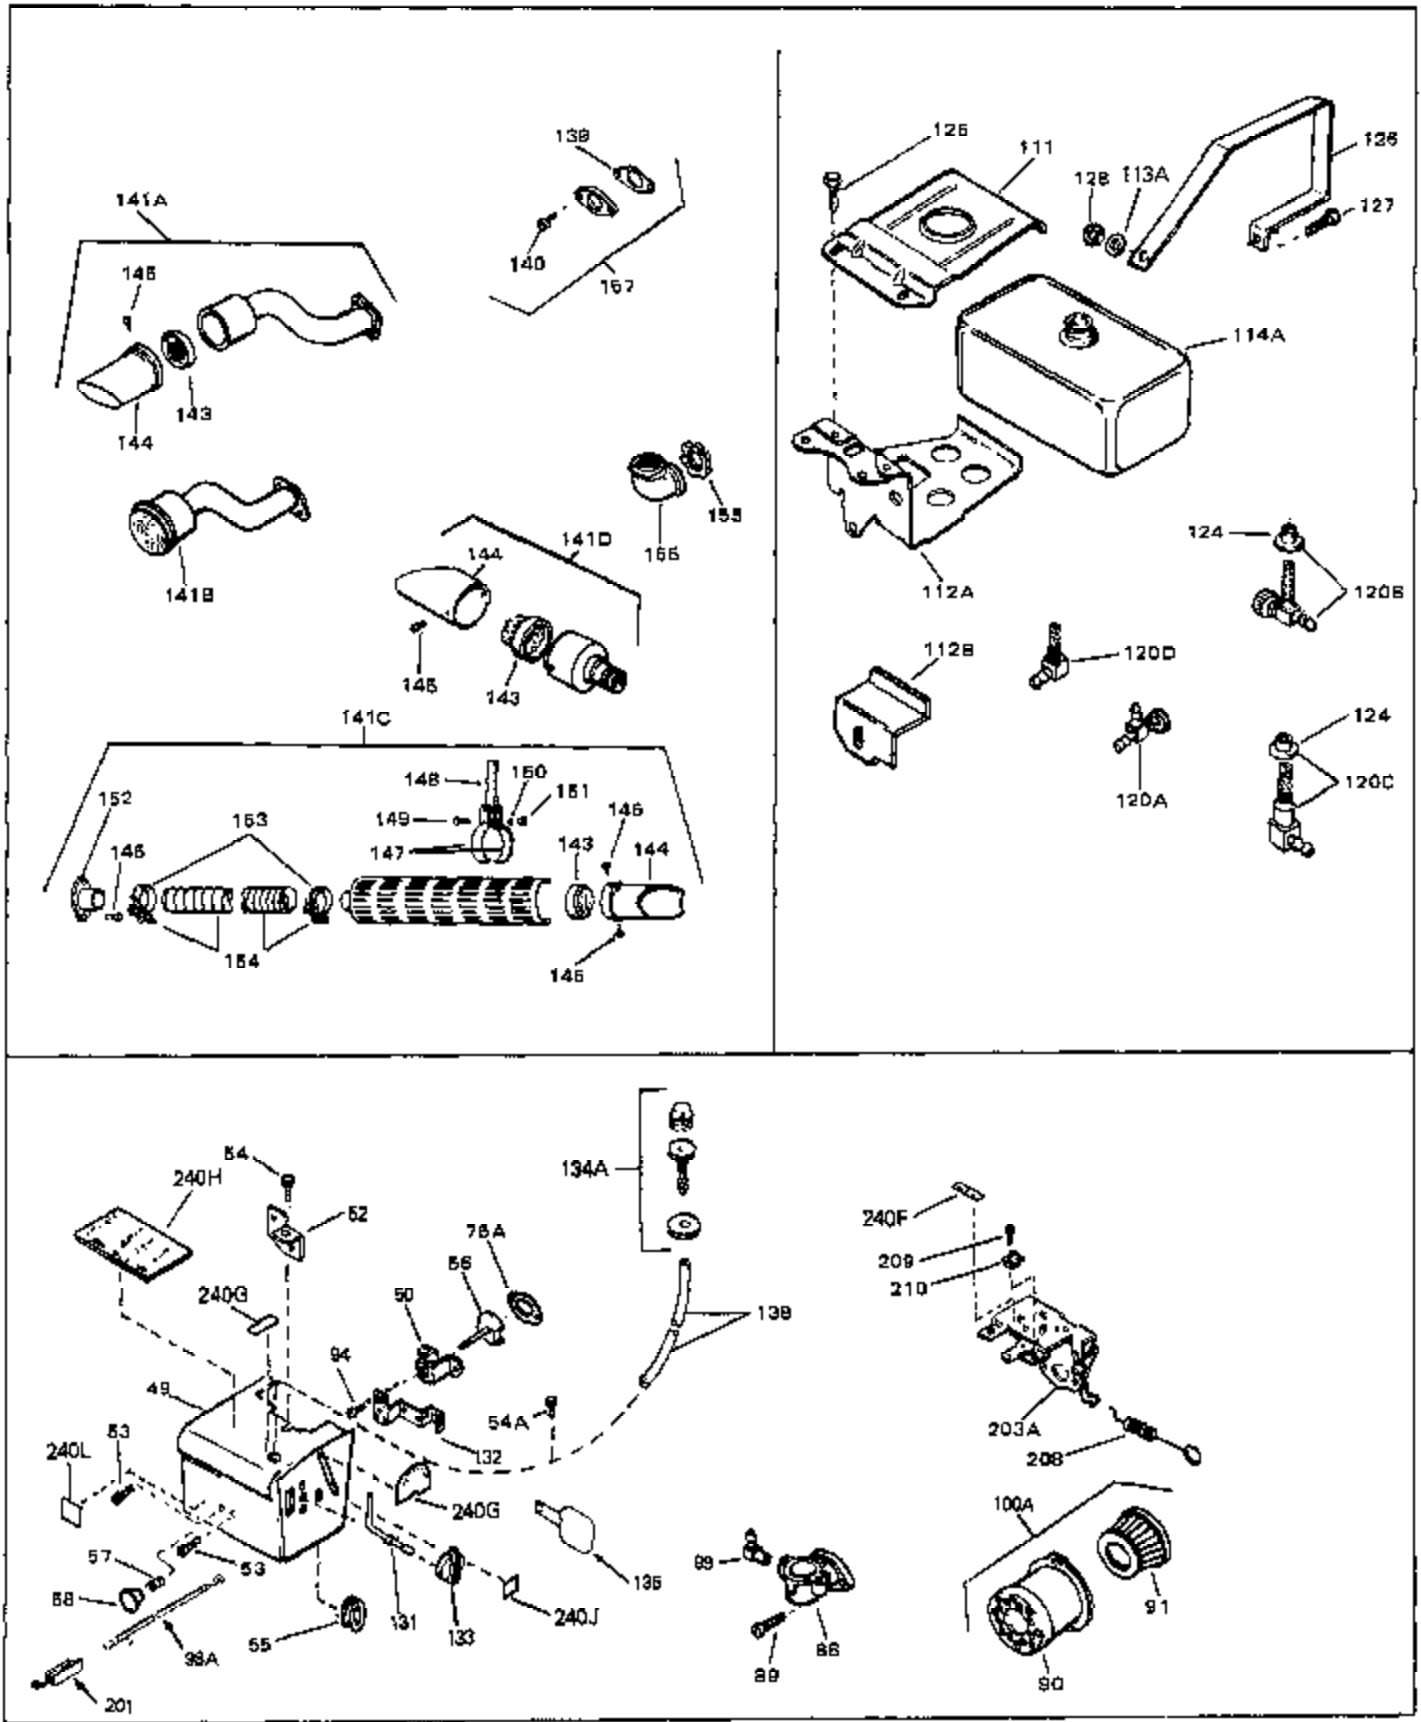

Ref #	Part Number	Qty	Description
90	31715	0	Body, Air cleaner
91	30727	0	Element, Air cleaner
94	28820	0	Screw
100A	730164	0	Cleaner Assy., Air (Paper)
113A	650675	0	Washer, Flat
139	33670	0	Gasket, Muffler
140	30063	0	Screw
140	792020	0	Screw, Hex Hd. 1/4-20 x 2-1/4
141D	391026	0	Muffler
157	730165	0	Muffler, Adapter Kit
201	610973	0	Terminal Assy.
209	28942	0	Screw
210	27793	0	Clip, Conduit