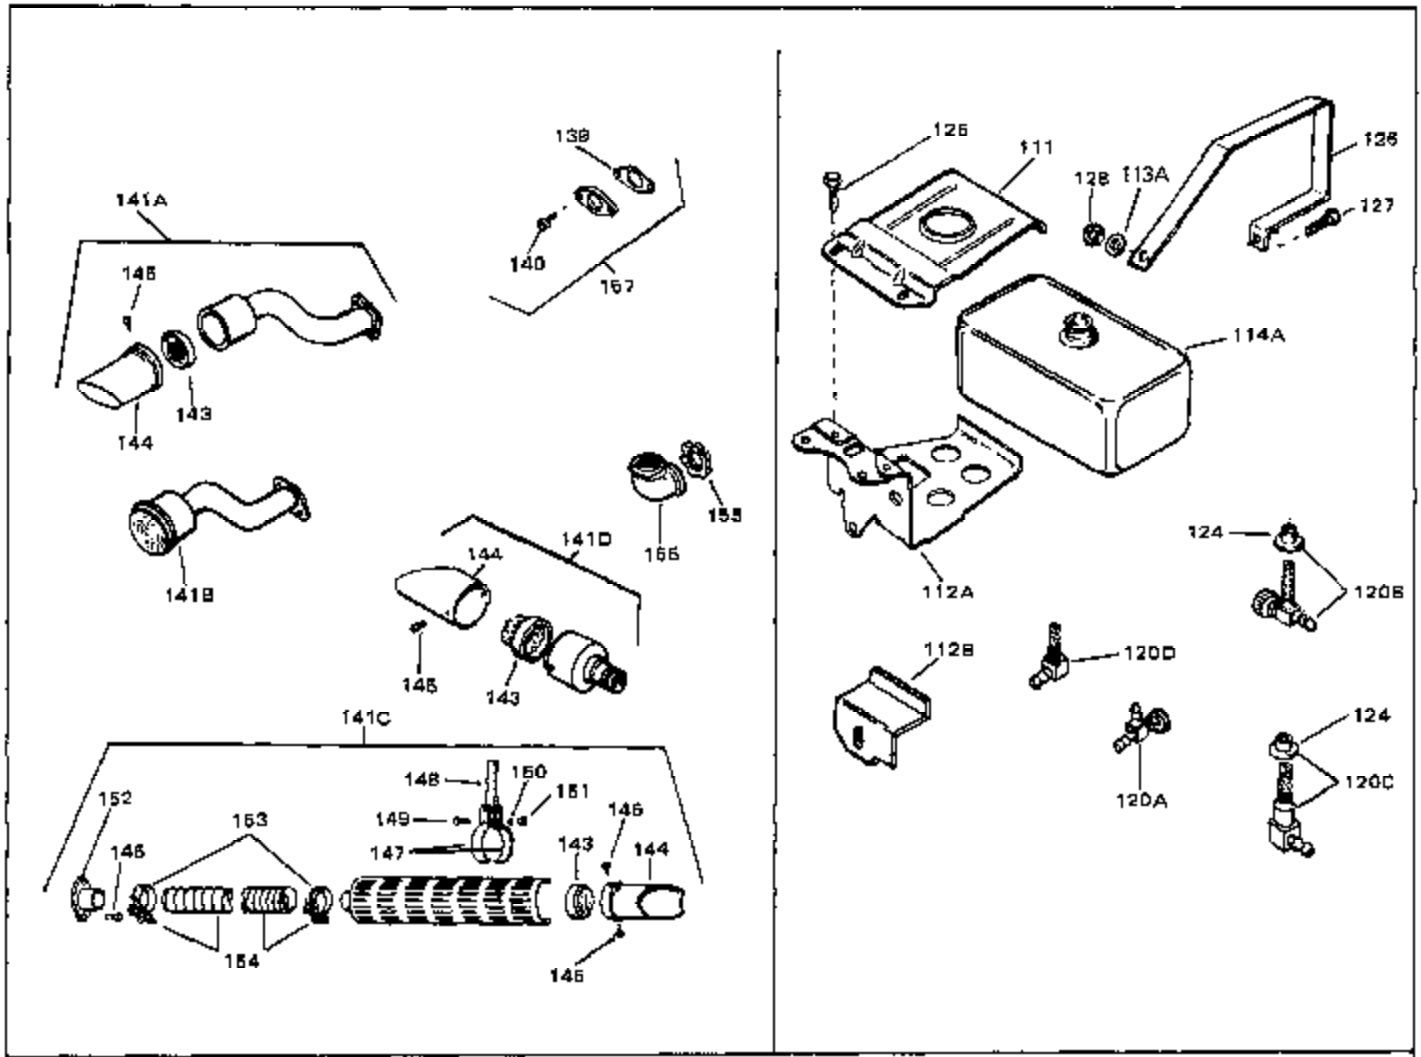

Ref #	Part Number	Qty	Description
49	32865A	0	Cover, Carburetor
50	32398	0	Bracket, Choke
52	33333	0	Bracket, Carburetor cover
53	650257	0	Screw, Pan hd. Sems, 8-32 x 5/16
54	650735	0	Screw
56	32397	0	Plate Assy., Choke
57	32399	0	Spring, Choke knob
58	32400	0	Knob, Choke
94	28820	0	Screw
100A	730164	0	Cleaner Assy., Air (Paper)
120A	32961	0	Valve, Fuel shut-off
139	33670	0	Gasket, Muffler
140	30063	0	Screw
140	650327	0	Screw, Fil slotted hd. Sems, 114-20 x 2-1/2
141D	391026	0	Muffler
157	730165	0	Muffler, Adapter Kit
201	610973	0	Terminal Assy.
203A	32866	0	Speed Control Assy. (Manual)
240H	31682	0	Decal, Operation