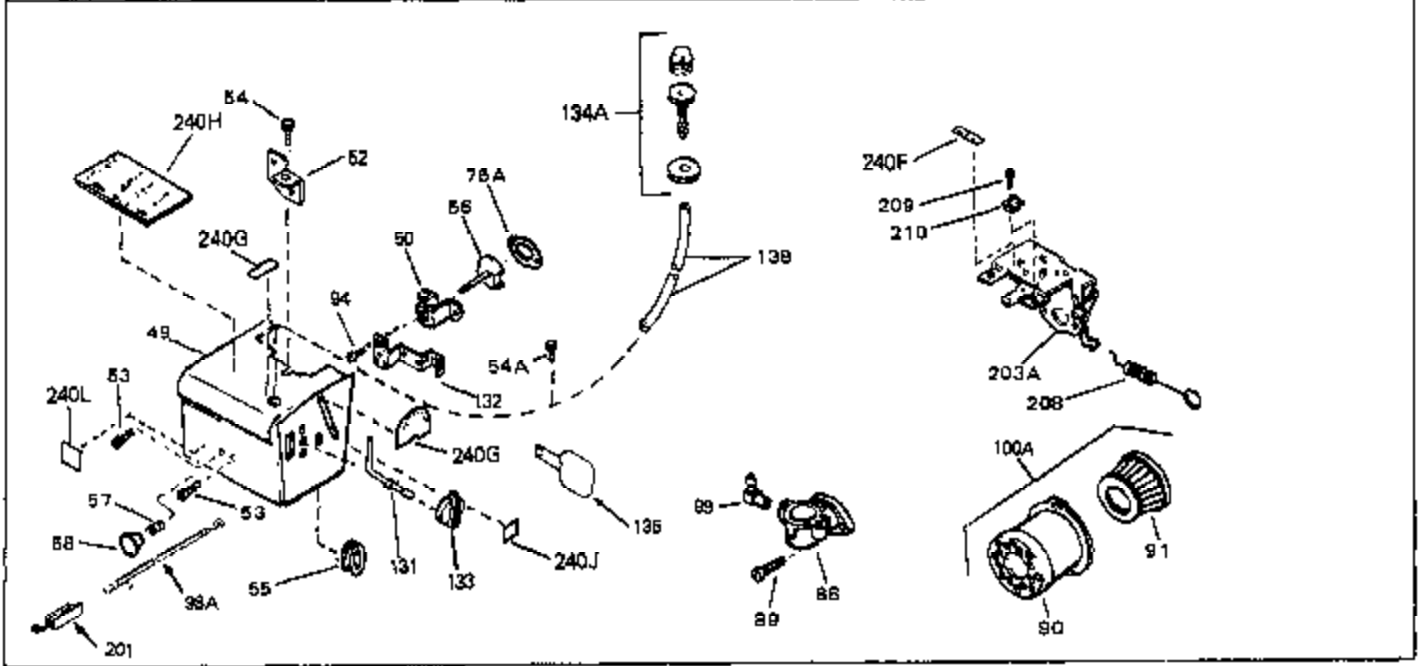

Ref #	Part Number	Qty	Description
49	32865A	0	Cover, Carburetor
50	32398	0	Bracket, Choke
52	33333	0	Bracket, Carburetor cover
53	650257	0	Screw, Pan hd. Sems, 8-32 x 5/16
54	650735	0	Screw
56	32397	0	Plate Assy., Choke
57	32399	0	Spring, Choke knob
58	32400	0	Knob, Choke
94	28820	0	Screw
100A	730164	0	Cleaner Assy., Air (Paper)
120A	32961	0	Valve, Fuel shut-off
139	33670	0	Gasket, Muffler
140	30063	0	Screw
140	650327	0	Screw, Fil slotted hd. Sems, 114-20 x 2-1/2
141D	391026	0	Muffler
157	730165	0	Muffler, Adapter Kit
201	610973	0	Terminal Assy.
203A	32866	0	Speed Control Assy. (Manual)
240H	31682	0	Decal, Operation