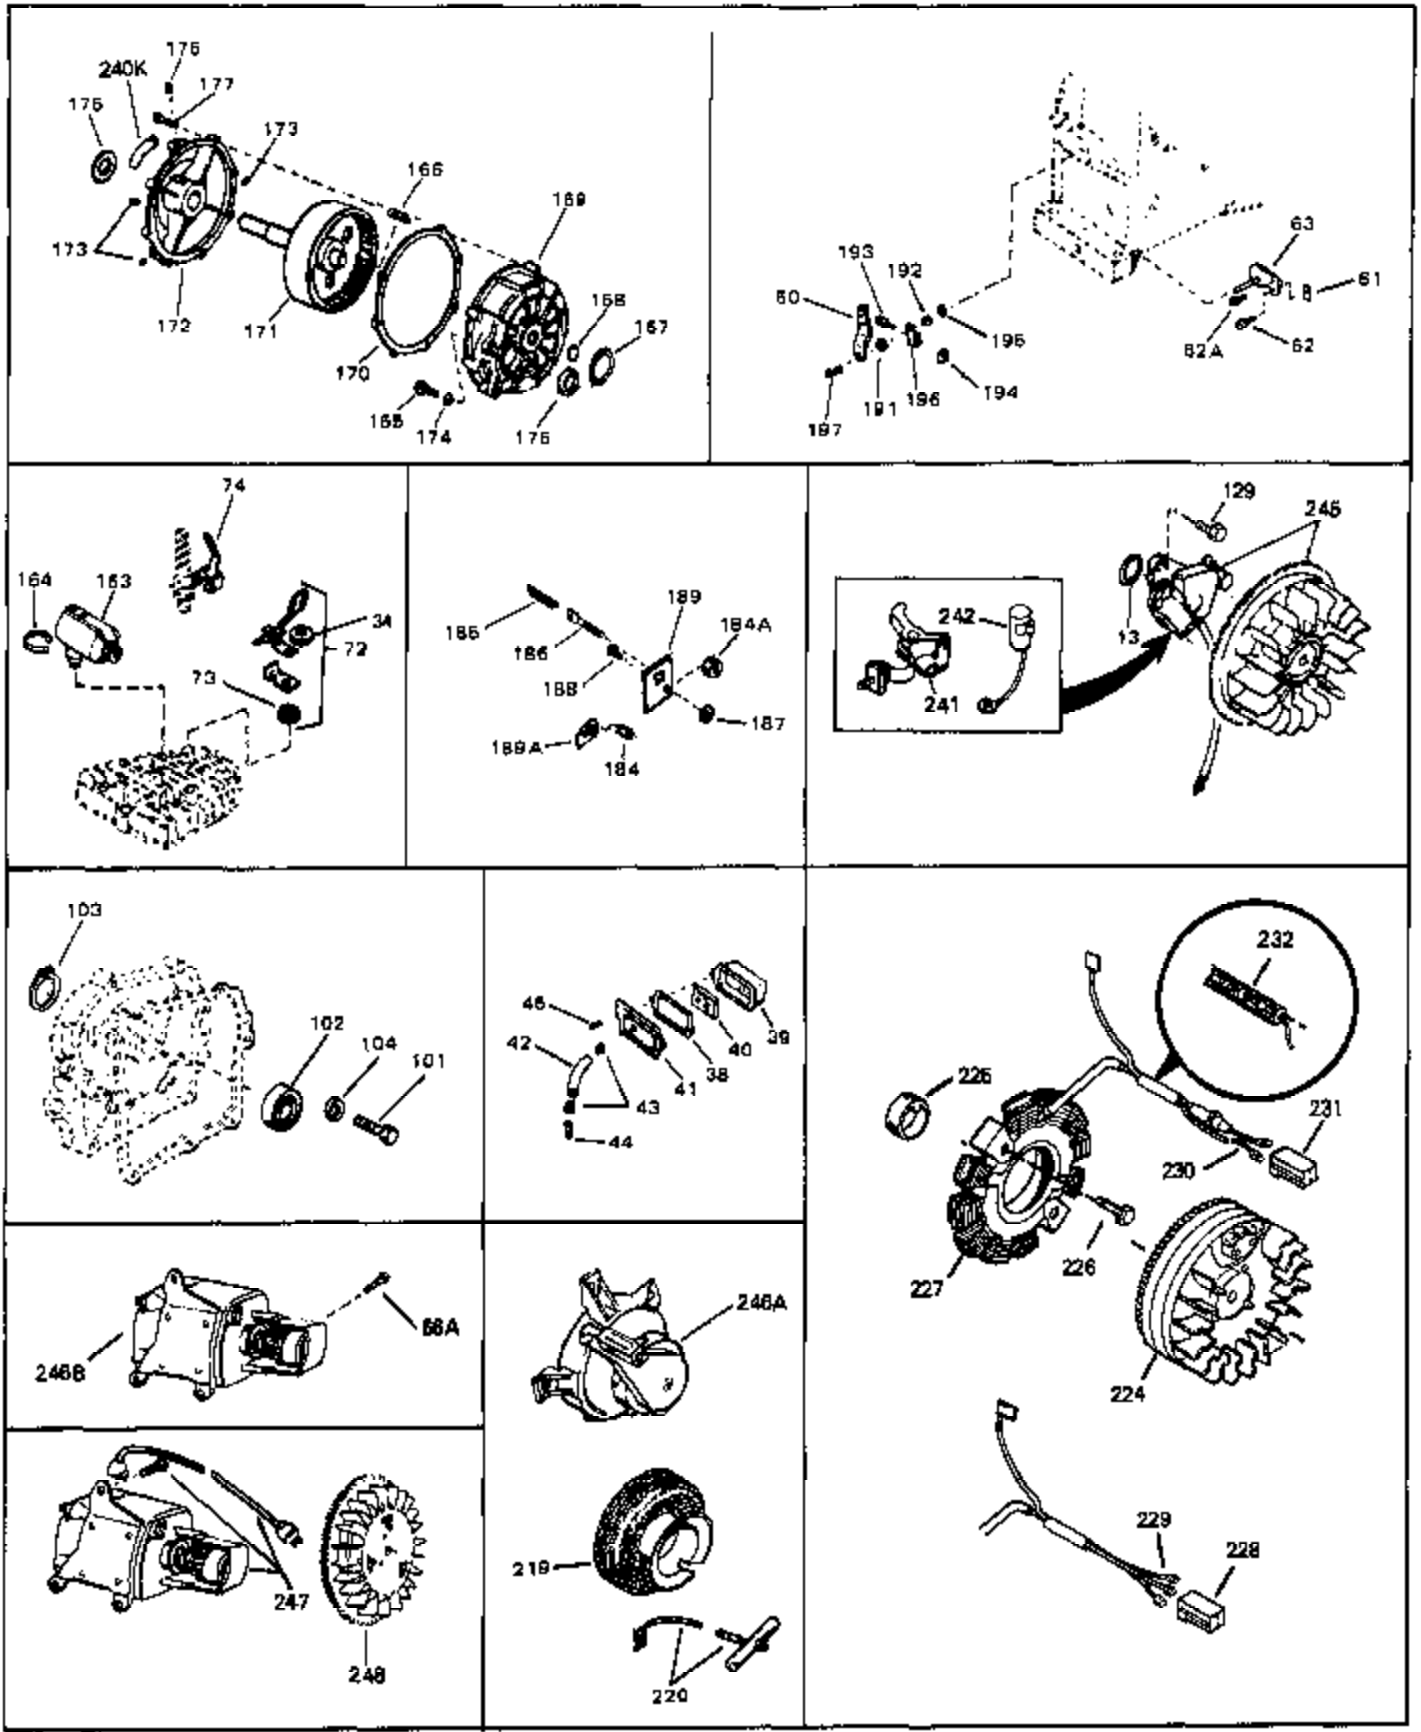

Ref #	Part Number	Qty	Description
213	650815	0	Washer, Belleville
214	650607	0	Nut, Flywheel
215	32576	0	Seal, Snow guard
216	31680	0	Guard, Starter
217	33668	0	Screen, Starter
218	33667	0	Cup, Starter
240A	550223	0	Decal, Name
240	34346	0	Decal, Instruction
243	631021	0	Inlet Needle, Seat & Clip Assy.
244	631704	0	Carburetor
246	590473	0	Starter, Rewind
249	33683	0	Gasket Set