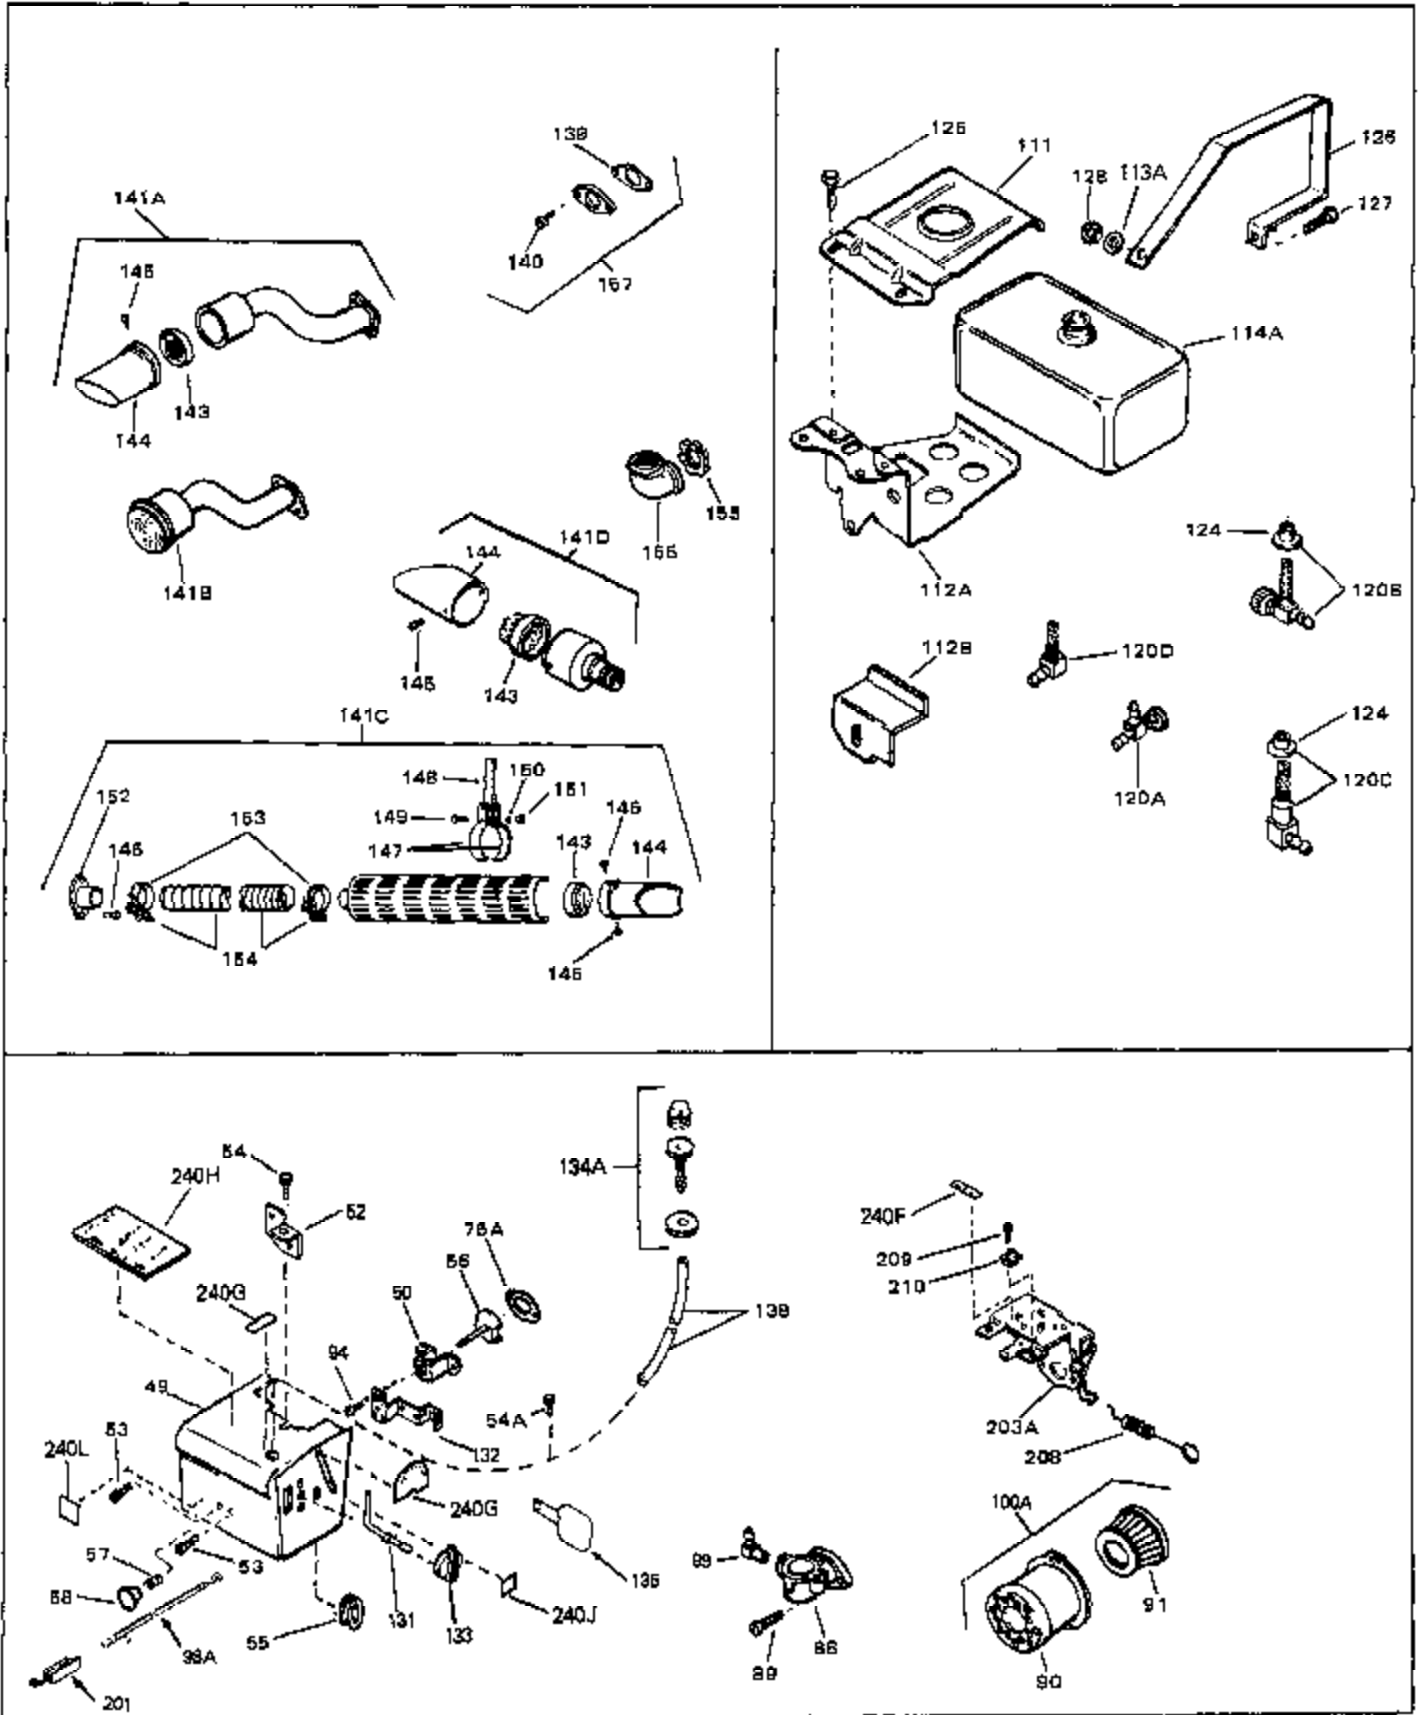

Ref #	Part Number	Qty	Description
49	32865A	0	Cover, Carburetor
50	32398	0	Bracket, Choke
52	33333	0	Bracket, Carburetor cover
53	650257	0	Screw, Pan hd. Sems, 8-32 x 5/16
54	650735	0	Screw
56	32397	0	Plate Assy., Choke
57	32399	0	Spring, Choke knob
58	32400	0	Knob, Choke
94	28820	0	Screw
100A	730164	0	Cleaner Assy., Air (Paper)
113A	650675	0	Washer, Flat
120A	32961	0	Valve, Fuel shut-off
139	33670	0	Gasket, Muffler
140	30063	0	Screw
140	650327	0	Screw, Fil slotted hd. Sems, 114-20 x 2-1/2
141D	391026	0	Muffler
157	730165	0	Muffler, Adapter Kit
201	610973	0	Terminal Assy.
203A	32866	0	Speed Control Assy. (Manual)
240H	31682	0	Decal, Operation