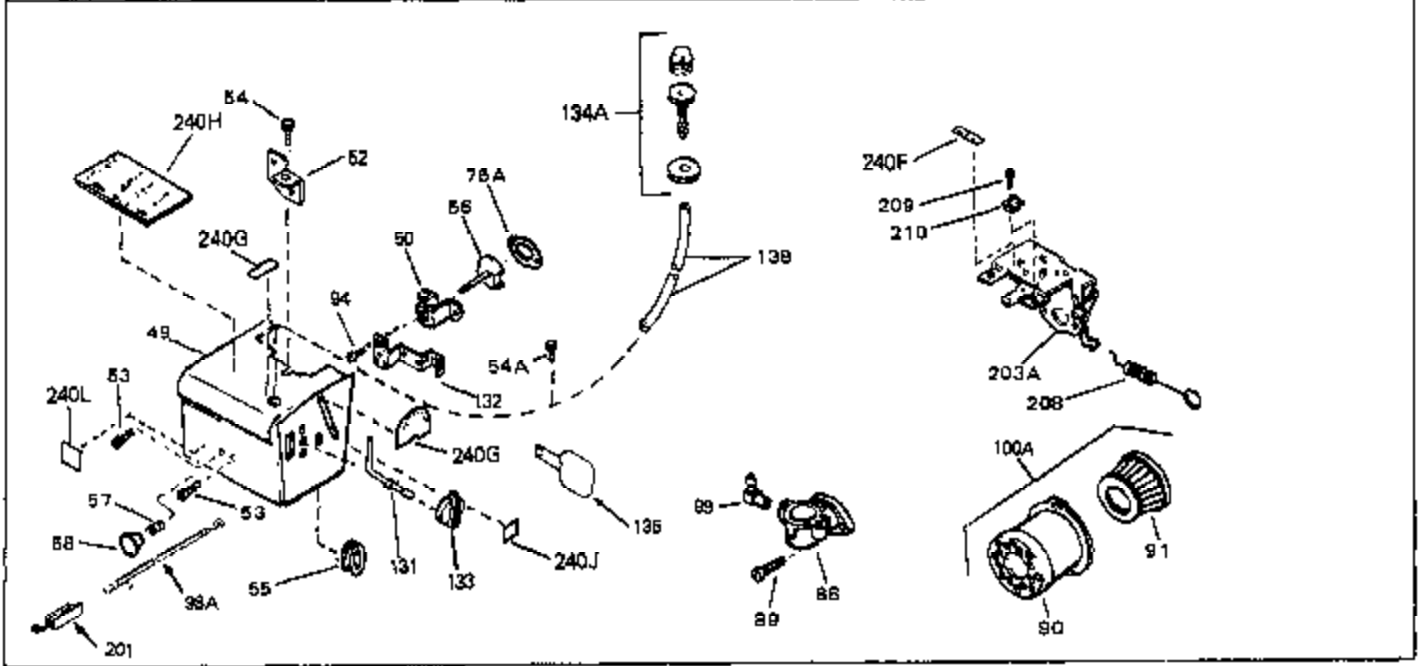

Ref #	Part Number	Qty	Description
90	31715	0	Body, Air cleaner
91	30727	0	Element, Air cleaner
94	28820	0	Screw
100A	730164	0	Cleaner Assy., Air (Paper)
140	30063	0	Screw
141D	391026	0	Muffler
157	730165	0	Muffler, Adapter Kit
201	610973	0	Terminal Assy.
209	28942	0	Screw
210	27793	0	Clip, Conduit