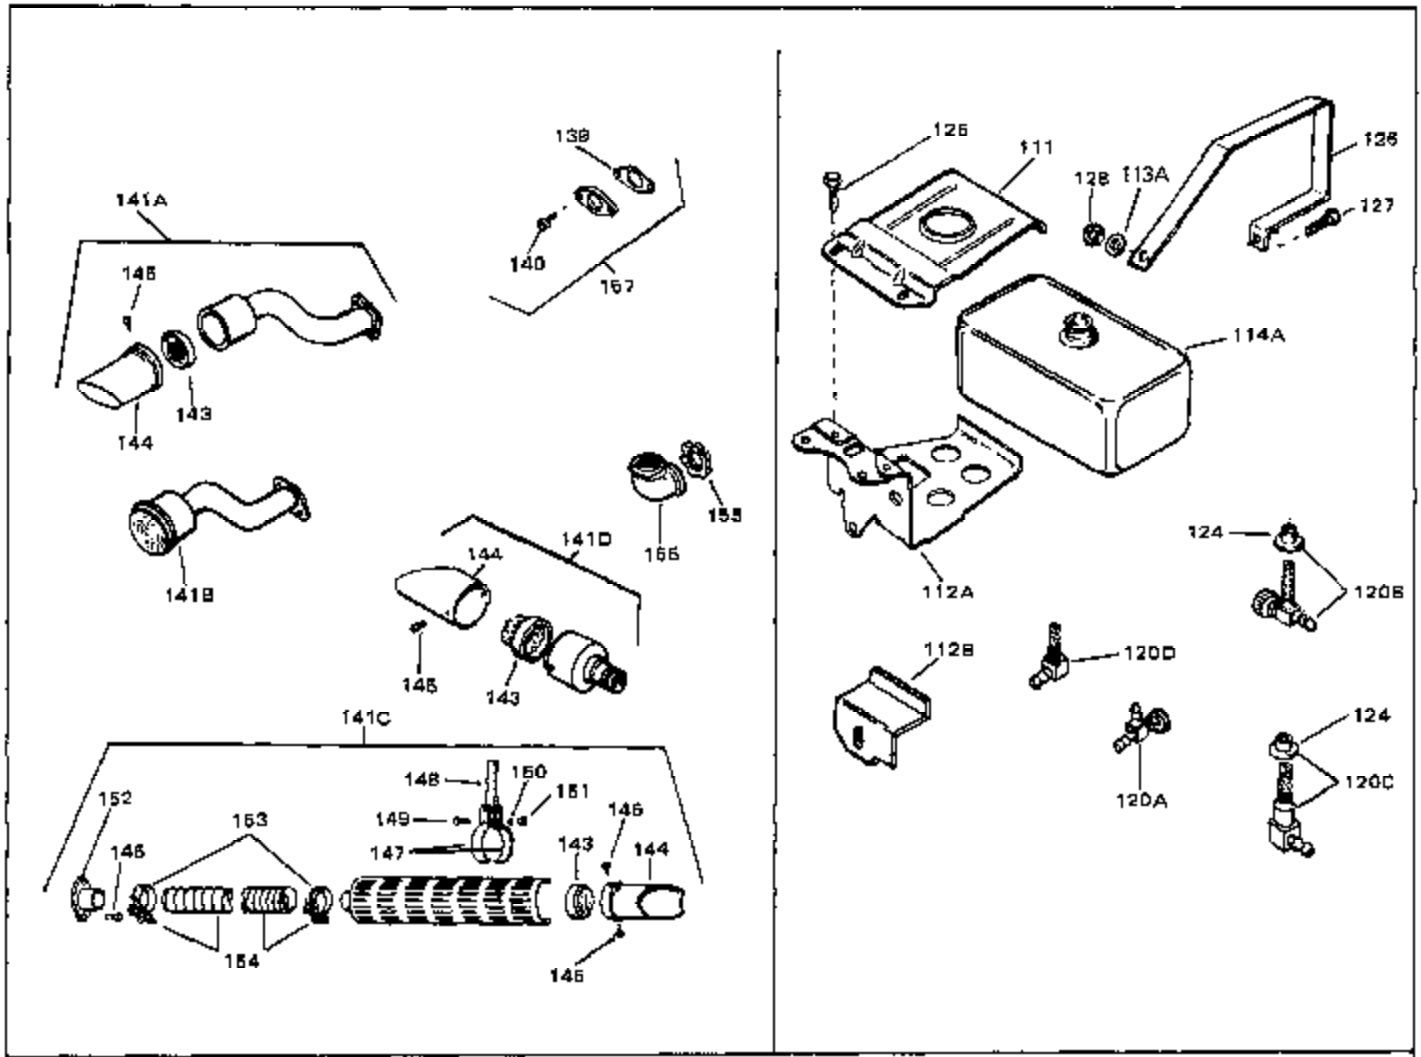

Ref #	Part Number	Qty	Description
90	31715	0	Body, Air cleaner
91	30727	0	Element, Air cleaner
94	28820	0	Screw
100A	730164	0	Cleaner Assy., Air (Paper)
139	33670	0	Gasket, Muffler
140	30063	0	Screw
140	792020	0	Screw, Hex Hd. 1/4-20 x 2-1/4
141D	391026	0	Muffler
157	730165	0	Muffler, Adapter Kit
201	610973	0	Terminal Assy.