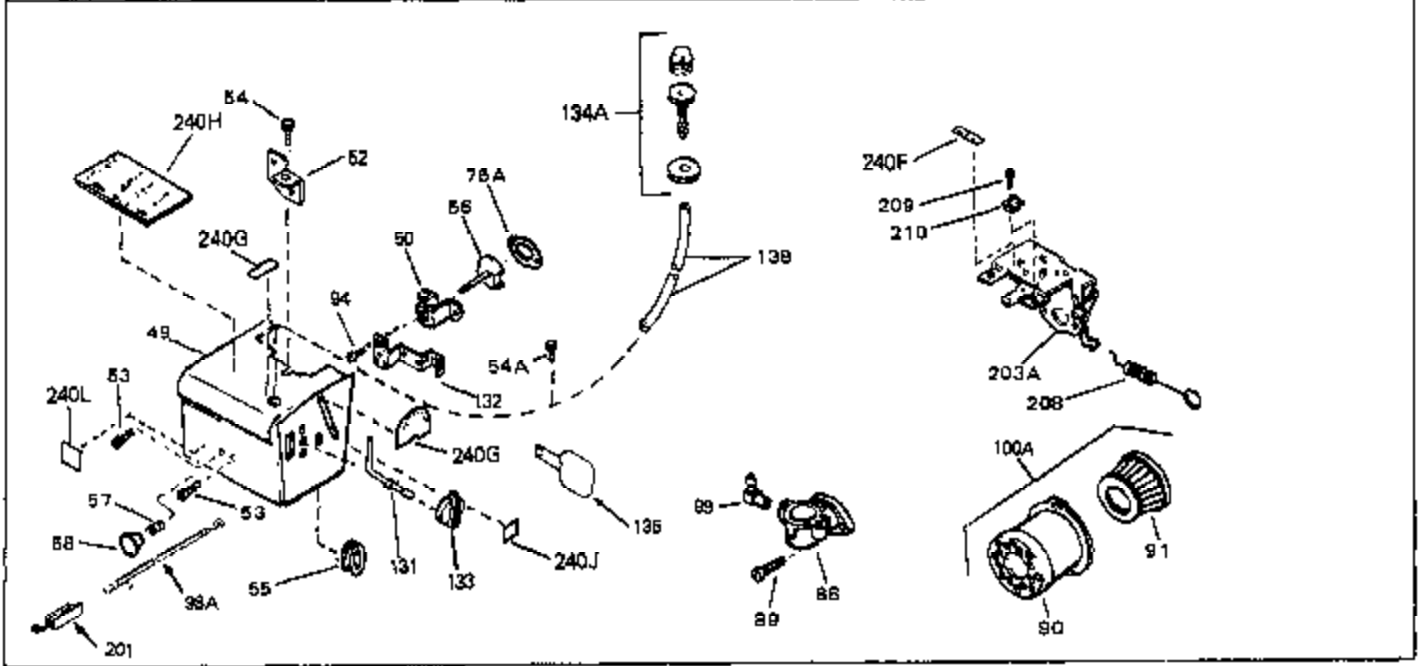

Ref #	Part Number	Qty	Description
90	31715	0	Body, Air cleaner
91	30727	0	Element, Air cleaner
94	28820	0	Screw
100A	730164	0	Cleaner Assy., Air (Paper)
139	33670	0	Gasket, Muffler
140	30063	0	Screw
140	792020	0	Screw, Hex Hd. 1/4-20 x 2-1/4
141D	391026	0	Muffler
157	730165	0	Muffler, Adapter Kit
201	610973	0	Terminal Assy.