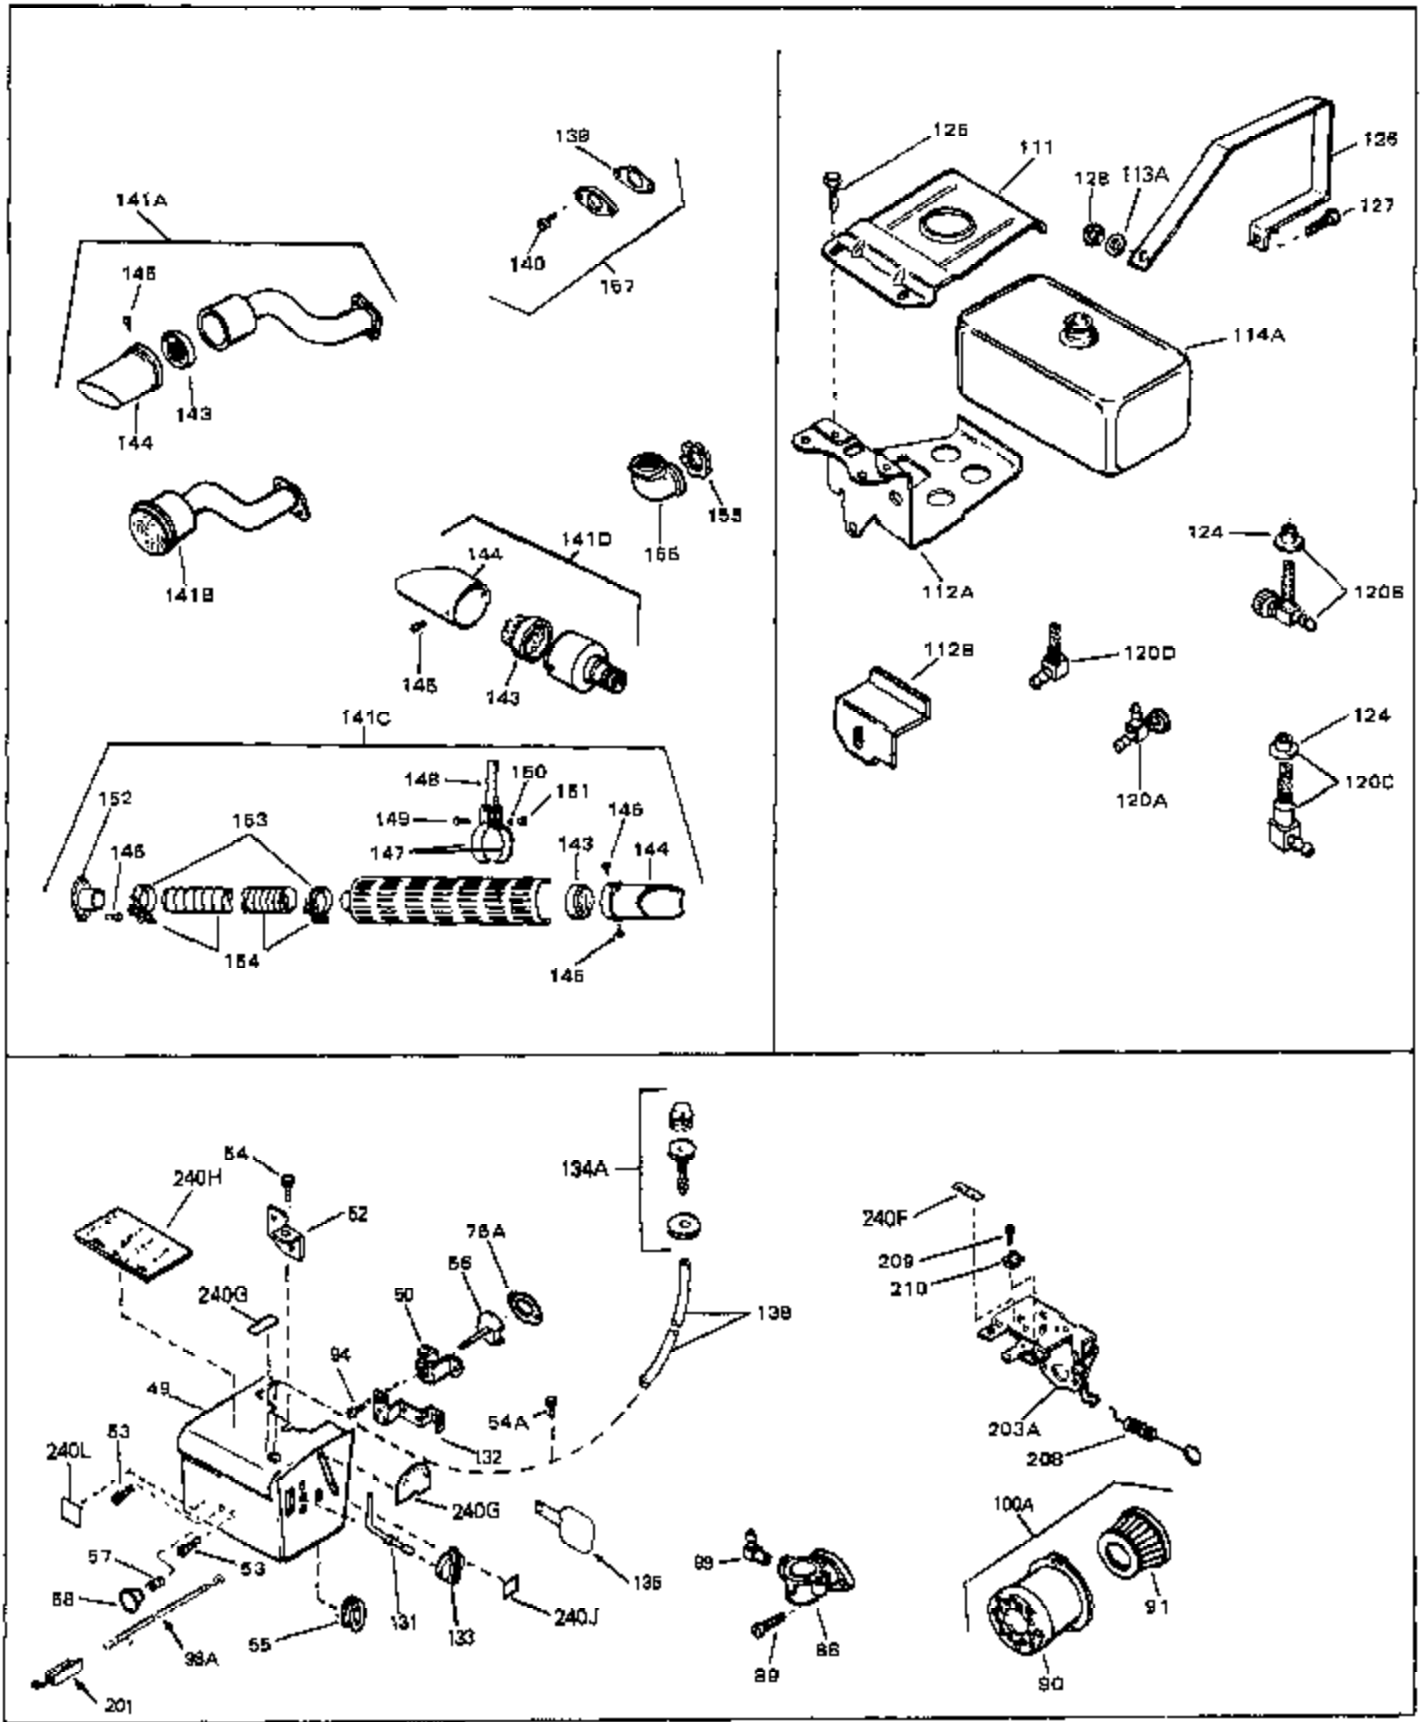

Ref #	Part Number	Qty	Description
90	31715	0	Body, Air cleaner
91	30727	0	Element, Air cleaner
94	28820	0	Screw
100A	730164	0	Cleaner Assy., Air (Paper)
139	33670	0	Gasket, Muffler
140	30063	0	Screw
140	792020	0	Screw, Hex Hd. 1/4-20 x 2-1/4
141D	391026	0	Muffler
157	730165	0	Muffler, Adapter Kit
201	610973	0	Terminal Assy.
209	28942	0	Screw
210	27793	0	Clip, Conduit