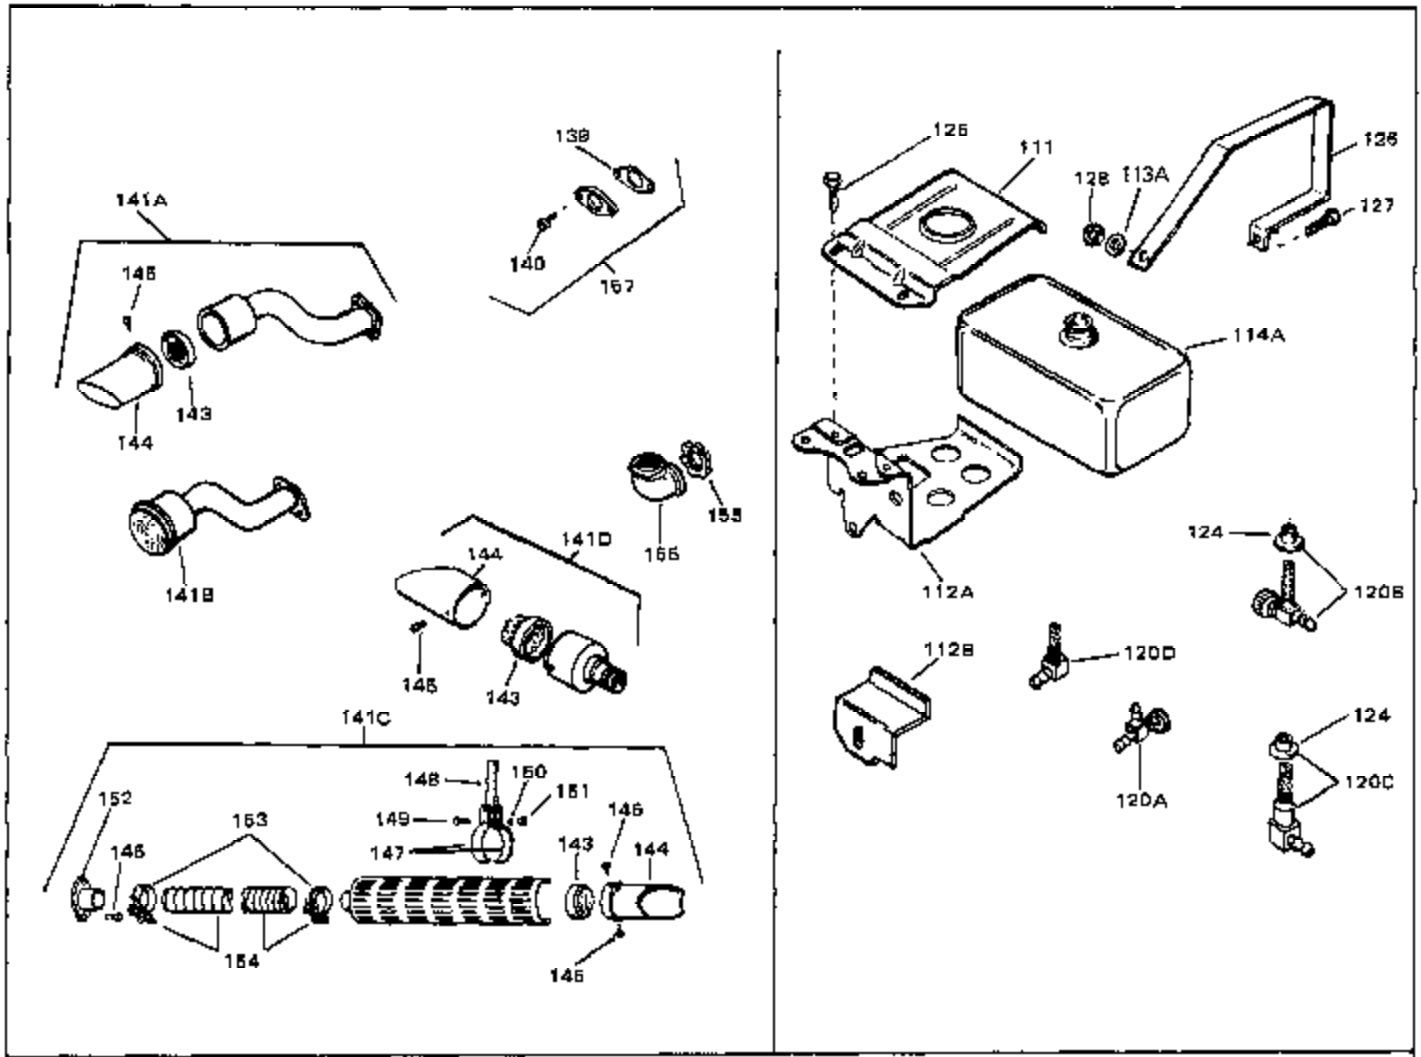

Ref #	Part Number	Qty	Description
90	31715	0	Body, Air cleaner
91	30727	0	Element, Air cleaner
94	28820	0	Screw
100A	730164	0	Cleaner Assy., Air (Paper)
139	33670	0	Gasket, Muffler
140	30063	0	Screw
140	792020	0	Screw, Hex Hd. 1/4-20 x 2-1/4
141D	391026	0	Muffler
157	730165	0	Muffler, Adapter Kit
201	610973	0	Terminal Assy.
209	28942	0	Screw
210	27793	0	Clip, Conduit