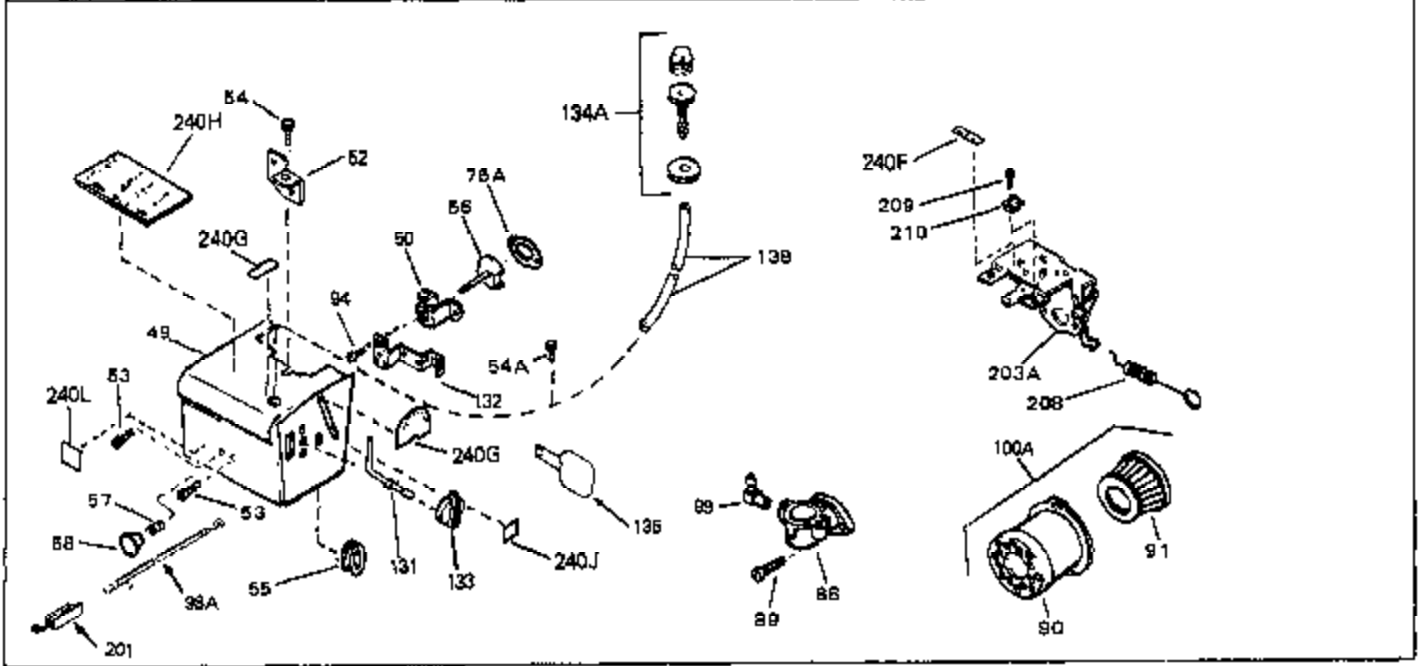

Ref #	Part Number	Qty	Description
90	31715	0	Body, Air cleaner
91	30727	0	Element, Air cleaner
94	28820	0	Screw
100A	730164	0	Cleaner Assy., Air (Paper)
139	33670	0	Gasket, Muffler
140	30063	0	Screw
140	792020	0	Screw, Hex Hd. 1/4-20 x 2-1/4
141D	391026	0	Muffler
157	730165	0	Muffler, Adapter Kit
201	610973	0	Terminal Assy.
209	28942	0	Screw
210	27793	0	Clip, Conduit