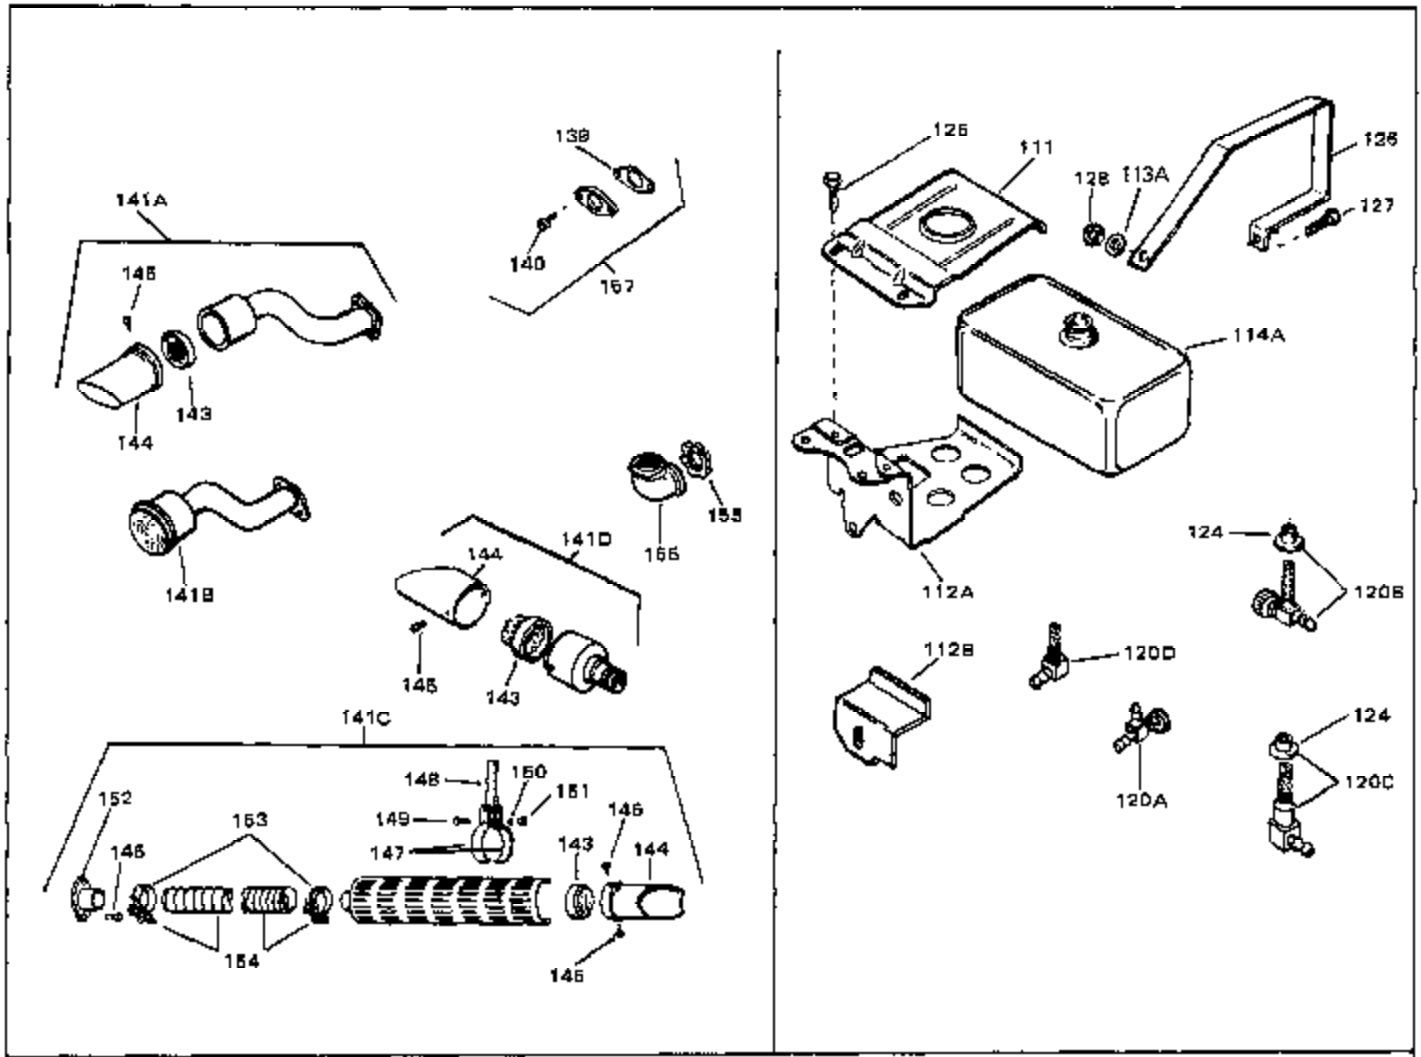

Ref #	Part Number	Qty	Description
49	34134	0	Cover, Carburetor
50	32398	0	Bracket, Choke
52	33333	0	Bracket, Carburetor cover
53	650257	0	Screw, Pan hd. Sems, 8-32 x 5/16
54	650735	0	Screw
55	34213	0	Grommet, Carburetor cover
94	28820	0	Screw
100A	730164	0	Cleaner Assy., Air (Paper)
113A	650675	0	Washer, Flat
134A	32182A	0	Primer Assy.
138	32180C	0	Line, Primer
139	33670	0	Gasket, Muffler
140	30063	0	Screw
140	650327	0	Screw, Fil slotted hd. Sems, 114-20 x 2-1/2
141D	391026	0	Muffler
157	730165	0	Muffler, Adapter Kit
201	610973	0	Terminal Assy.
203A	34123	0	Bracket, Speed control
208	34125	0	Control, Choke
240G	34144	0	Decal, "Primer" (Bilingual)
240J	34414	0	Decal, "Warning" (Bilingual)