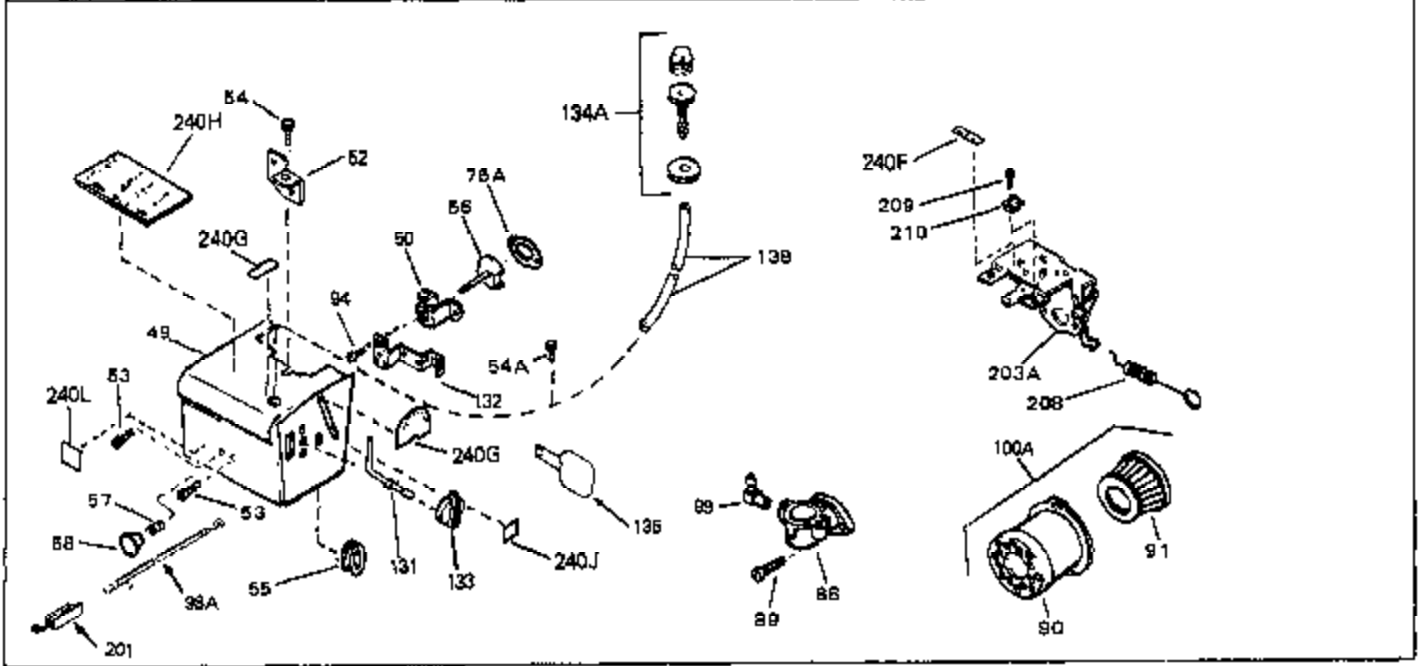

Ref #	Part Number	Qty	Description
49	34134	0	Cover, Carburetor
50	32398	0	Bracket, Choke
52	33333	0	Bracket, Carburetor cover
53	650257	0	Screw, Pan hd. Sems, 8-32 x 5/16
54	650735	0	Screw
55	34213	0	Grommet, Carburetor cover
94	28820	0	Screw
100A	730164	0	Cleaner Assy., Air (Paper)
113A	650675	0	Washer, Flat
134A	32182A	0	Primer Assy.
138	32180C	0	Line, Primer
139	33670	0	Gasket, Muffler
140	30063	0	Screw
140	650327	0	Screw, Fil slotted hd. Sems, 114-20 x 2-1/2
141D	391026	0	Muffler
157	730165	0	Muffler, Adapter Kit
201	610973	0	Terminal Assy.
203A	34123	0	Bracket, Speed control
208	34125	0	Control, Choke
240G	34144	0	Decal, "Primer" (Bilingual)
240J	34414	0	Decal, "Warning" (Bilingual)