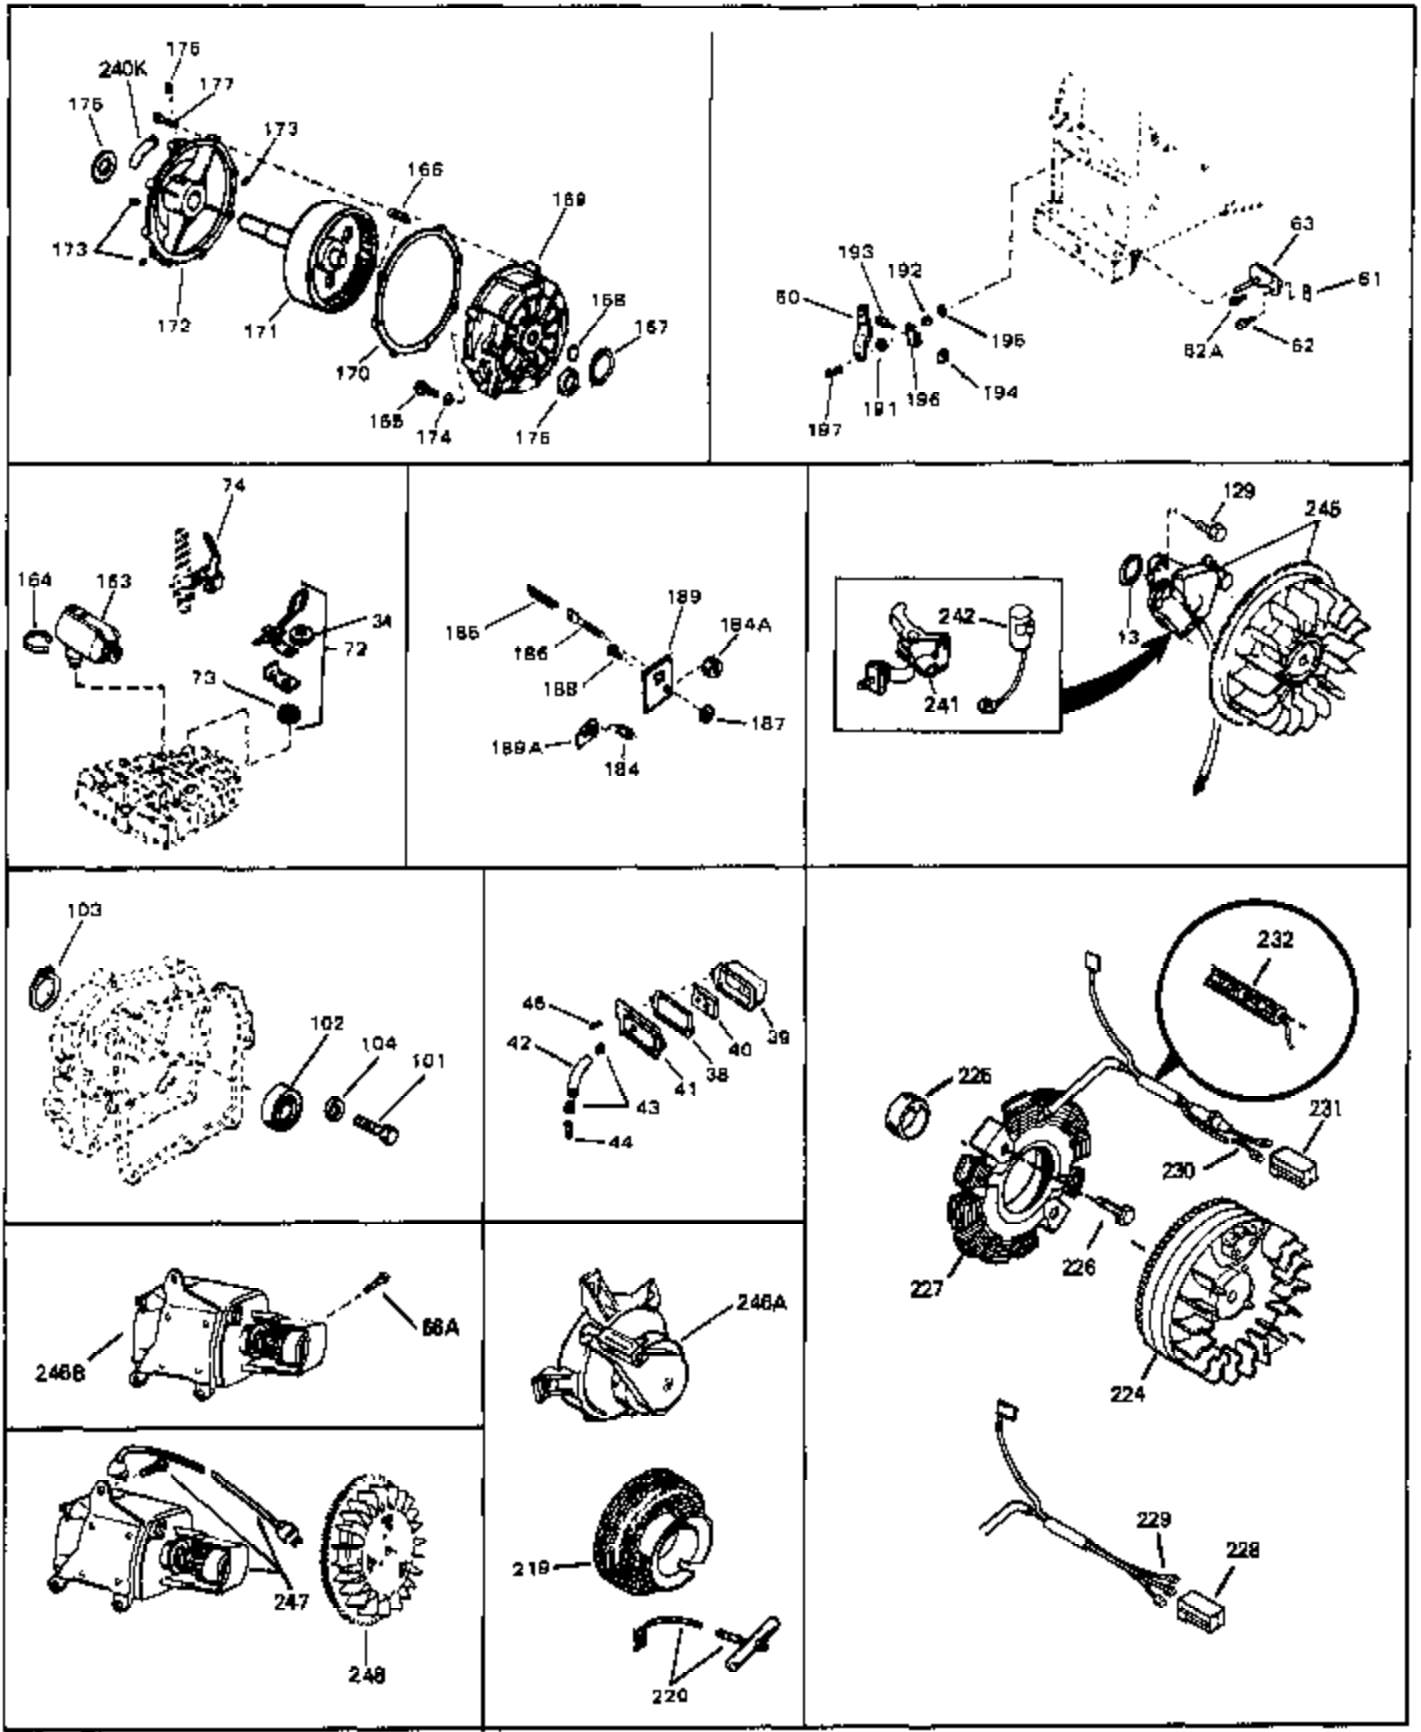

Ref #	Part Number	Qty	Description
206	650549	0	Screw
206	650688	0	Screw, Hex hd., 10-32 x 1-5/16" (Drilled
207	31342	0	Spring, Compression
207	32924	0	Spring, Compression
211	31426	0	Spring, Extension
212	32410	0	Knob, Speed control
213	650815	0	Washer, Belleville
214	650607	0	Nut, Flywheel
215	32576	0	Seal, Snow guard
216	31680	0	Guard, Starter
217	33668	0	Screen, Starter
218	33667	0	Cup, Starter
240	34346	0	Decal, Instruction
240E	34434	0	Decal, Speed control
240C	34130	0	Decal, "Choke"
240A	34170	0	Decal, Instruction
243	631021	0	Inlet Needle, Seat & Clip Assy.
244	631916	0	Carburetor
246	590473	0	Starter, Rewind
249	33683	0	Gasket Set