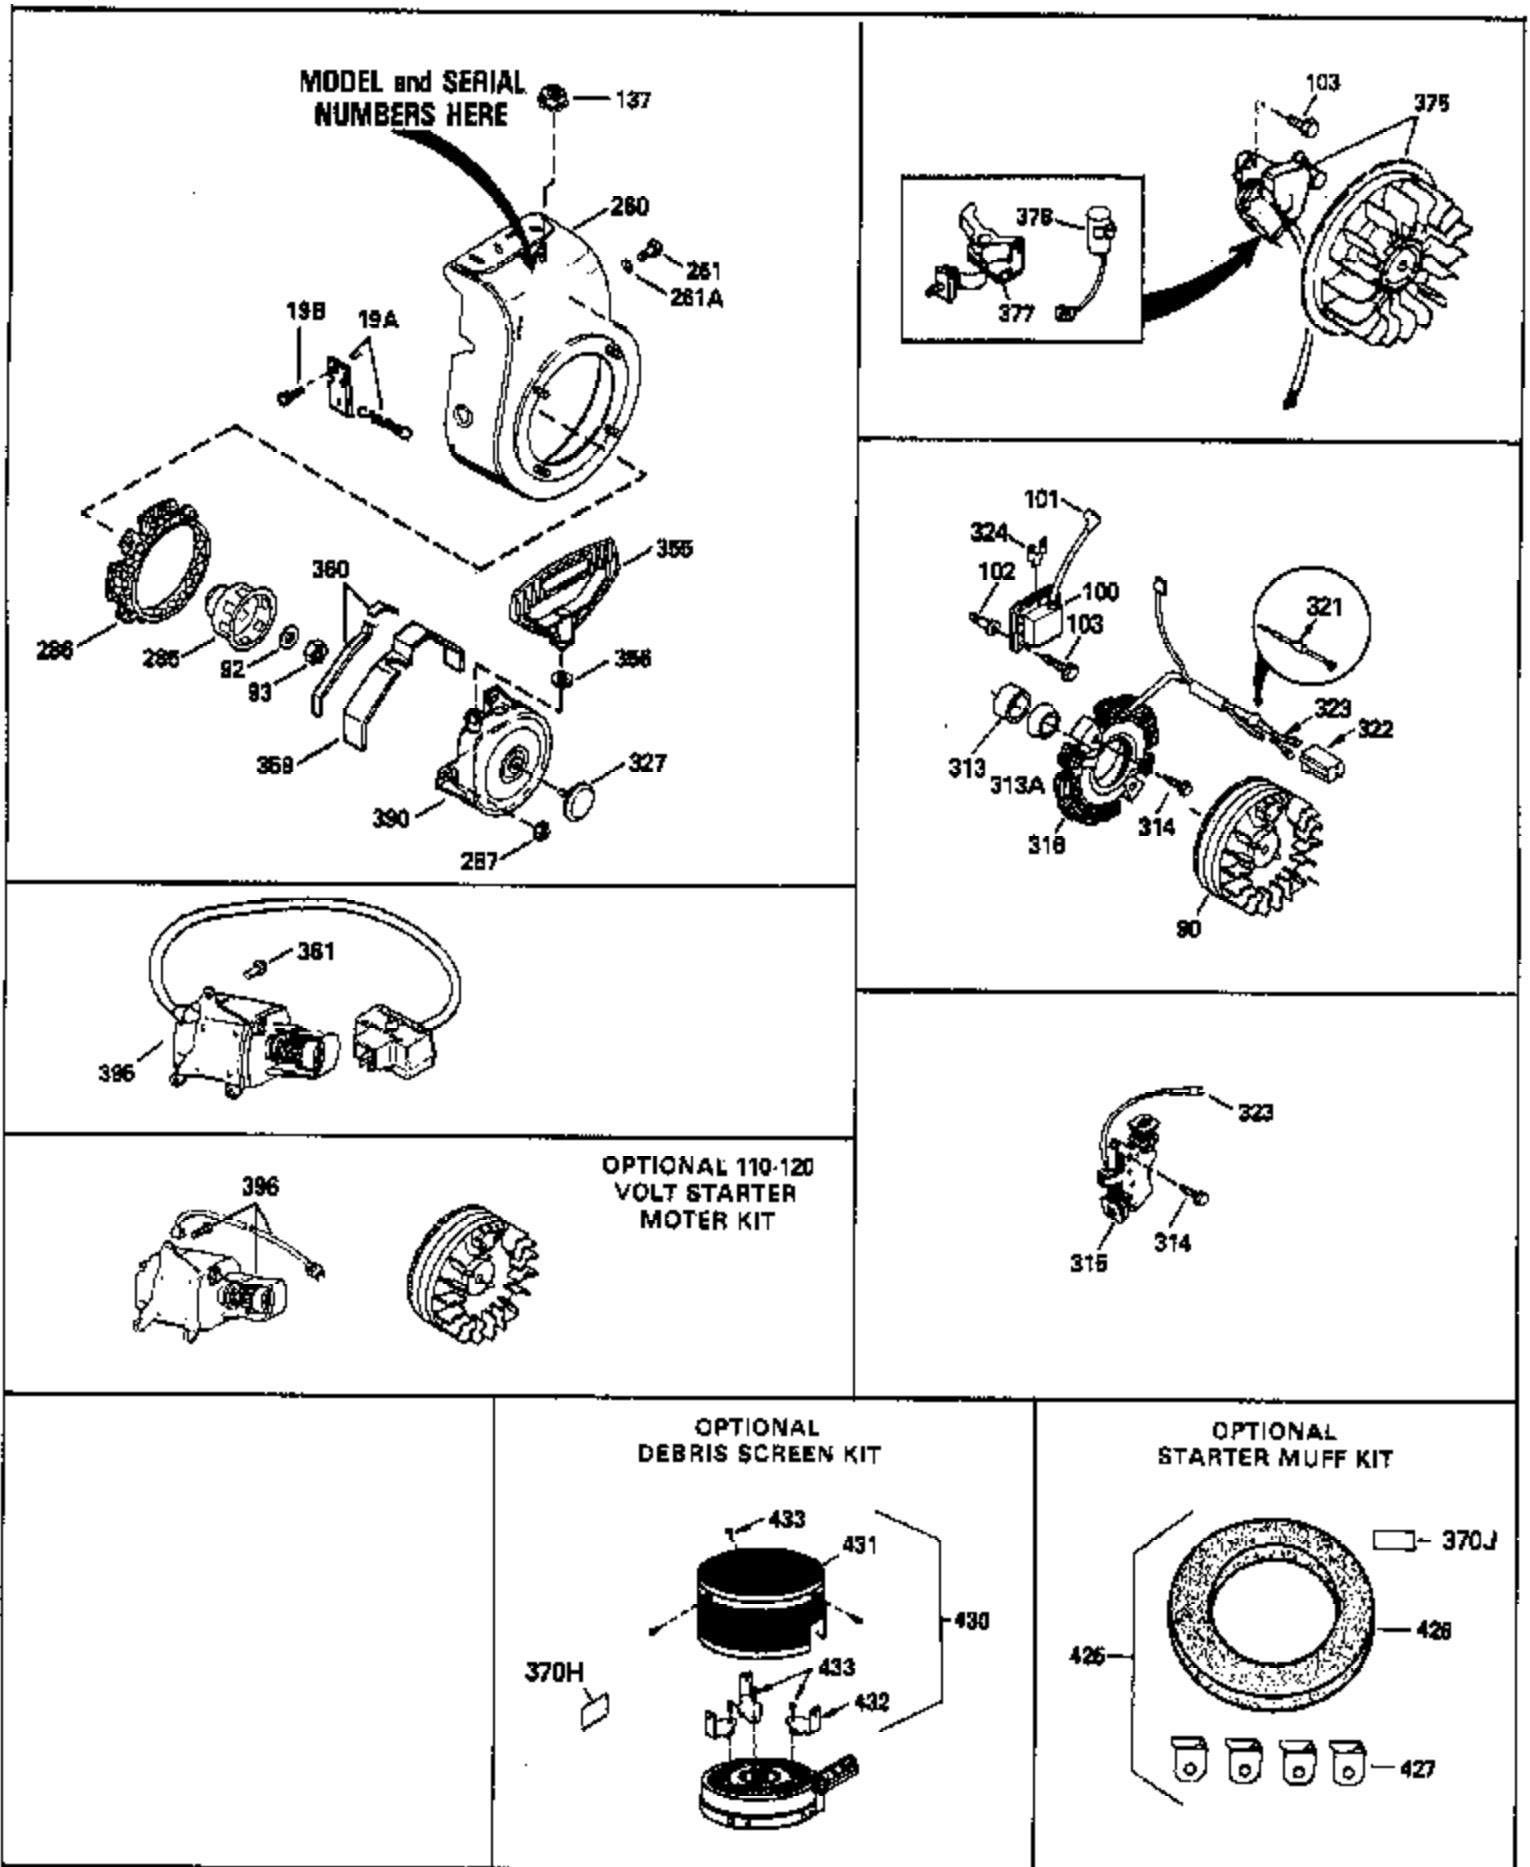

Ref #	Part Number	Qty	Description
19A	33857		Spring Assy., Extension (Incl. 19B)
19B	28942		Screw, 10-32 x 3/8"
90	611080		Flywheel
92	650815		Washer, Belleville
93	650816		Nut, Flywheel
100	34443A		Solid State Assy.
101	27276		Cover, Spark plug
102	650872		Stud, Solid state mounting
103	650814		Screw, Torx T-15, 10-24 x 1"
260	34813A		Housing, Blower
261	29212		Screw, 1/4-28 x 7/16"
261A	650168		Washer, Flat (Used on early production)
285	34694		Cup, Starter
313	34080		Spacer, Flywheel key
327	35392		Plug, Starter
370J	34870		Decal, Instruction (Optional)
370H	34387		Decal, Instruction (Optional)
396	33290D		Electric Starter Motor Kit (120 Volt) This 110-120 volt starter motor kit may have been added to this engine. It can be added only if cylinder has drilled and tapped starter mounting bosses and a ring gear flywheel. Refer to service number stamped on end cap of motor, or on decal, for identification
425	730571		Starter Muff kit (Incl. 370J, 426 & 4 27) Can be used with stamped steel starter
426	32203		Starter Air Cleaner Can be used with stamped steel starter
427	32204		Bracket, Starter air cleaner Can be used with stamped steel starter
430	730574		Debris Screen Kit (Incl.370H,431,432, 433) Can be used with E-Z pull starter
431	35596		Screen, Debris Can be used with E-Z pull starter
432	35597		Bracket, Debris screen Can be used with E-Z pull starter
433	650910		Screw, 8-32 x 1/4" Can be used with E-Z pull starter