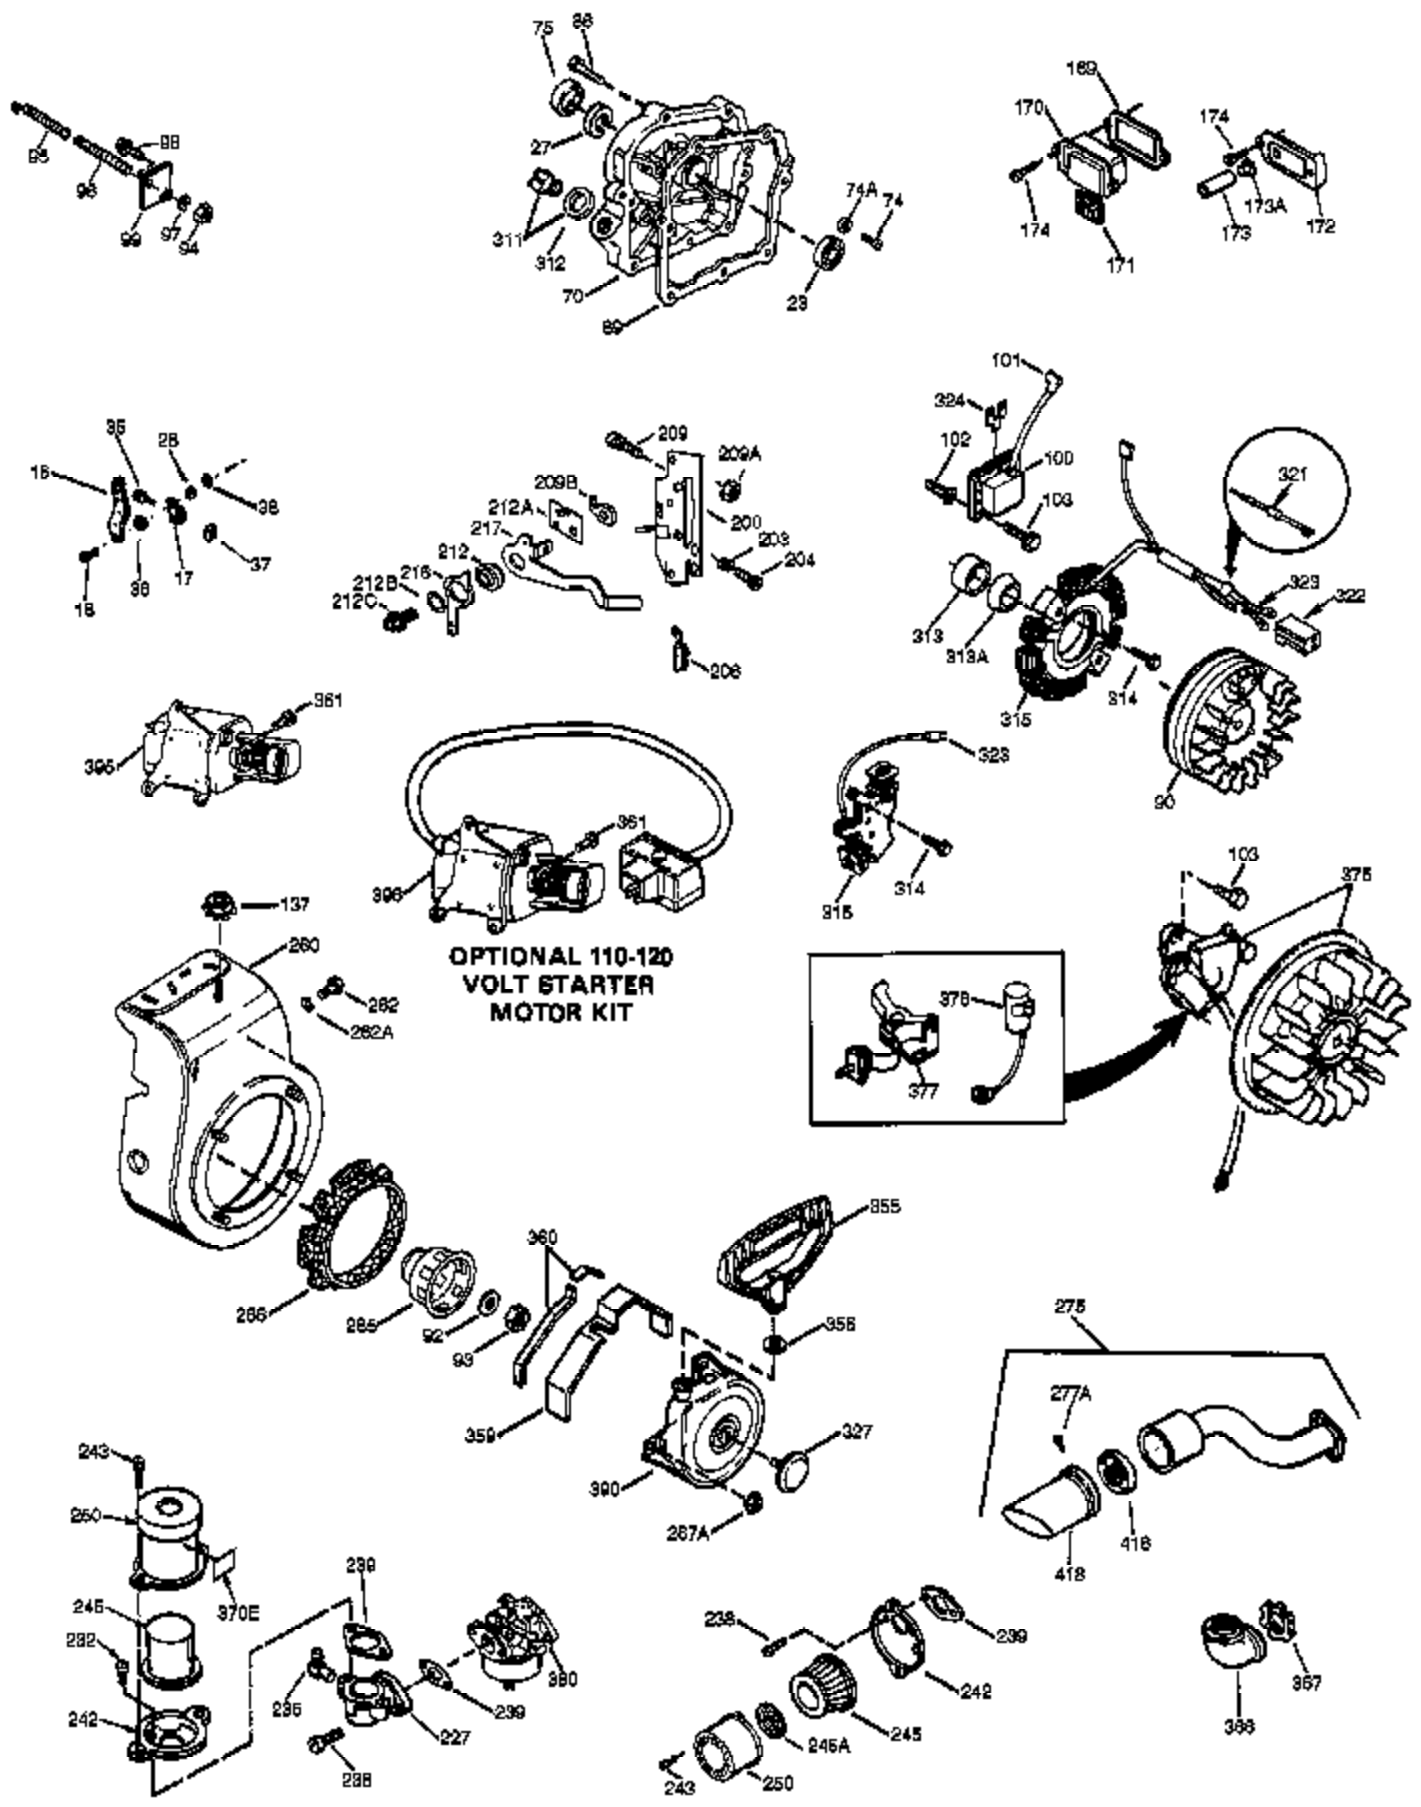

Ref #	Part Number	Qty	Description
16	31510	1	Governor Lever
17	31335	1	Governor Lever Clamp
18	650548	1	Screw, 8-32 x 5/16"
23	28458	1	Ball Bearing
27	28539	1	Bearing Retainer
69	27677A	1	* Cylinder Cover Gasket
70	30756C	1	Cylinder Cover (Incl. 75 thru 83, 311 & 312)
74	30200	2	Screw, 10-24 x 9/16"
74A	28537	2	Washer
75	28540	1	Oil Seal
86	650488	7	Screw, 1/4-20 x 1-1/4"
90	611080	1	Flywheel
92	650815	1	Belleville Washer
93	650816	1	Flywheel Nut
94	33450	1	Lock Nut, 10-32
95	30342	1	Extension Spring
96	30845A	1	R.P.M. Adjusting Bolt
97	650518	1	Washer
98	30200	1	Screw, 10-24 x 9/16"
99	30846	1	R.P.M. Adjusting Bracket
100	34443A	1	Solid State Ignition
102	650872	2	Solid State Mounting Stud
103	650814	2	Screw, Torx T-15, 10-24 x 1"
129	650818	1	Screw, 5/16-18 x 1-1/2"
131	650694A	5	Screw, 5/16-18 x 2"
169	27234A	2	* Valve Cover Gasket
170	27666	1	Breather Body
171	31410	1	Breather Element
172	34146	1	Valve Cover
173	35350	1	Breather Tube
174	650128	2	Screw, 10-24 x 1/2"
238	650152	2	Screw, 8-32 x 3/8"
239	27272A	1	* Air Cleaner Gasket
242	31914	1	Air Cleaner Base
243	28820	2	Screw, 10-32 x 1/2"
245	30727	1	Air Cleaner Filter
250	31715	1	Air Cleaner Cover
261	29212	2	Screw, 1/4-28 x 7/16"
275	35771	1	Muffler (Incl. 274)
285	34694	1	Starter Cup
290	30705	1	Fuel Line
298	650665	2	Screw, 1/4-15 x 7/8"
311	27625	2	Oil Fill Plug (Incl. 312)
312	29673	2	* Oil Fill Plug Gasket
313	34080	1	Spacer
327	35392	1	Starter Plug
380	631923	1	Carburetor (Incl. 184)
390	590688	1	Rewind Starter