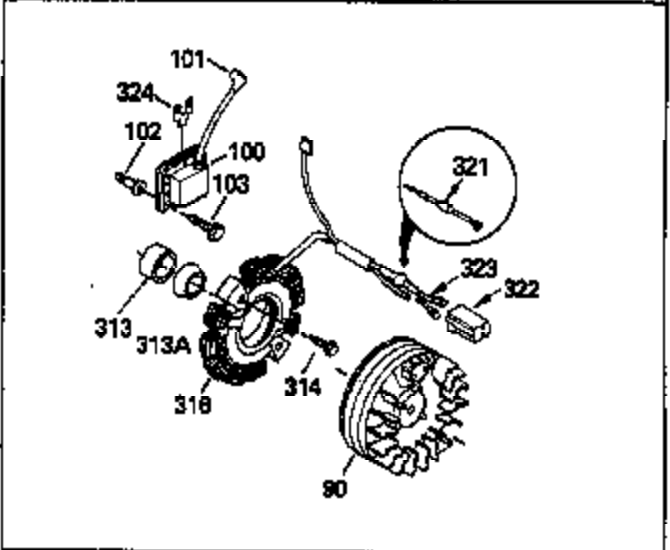

Ref #	Part Number	Qty	Description
26A	650926	1	Screw, 8-32 x 21/64"
90	611195	1	Flywheel
92	650815	1	Belleville Washer
93	650816	1	Flywheel Nut
100	34443A	1	Solid State Ignition
102	651024	2	Solid State Mounting Stud
103	651007	2	Screw, Torx T-15, 10-24 x 15/16"
130A	6021A	2	Screw, 5/16-18 x 1-1/2"
130B	650818	1	Screw, 5/16-18 x 1-1/2"
181	650870	1	Screw, 1/4-28 x 1-11/16"
209A	30322	2	Lock Nut, 8-32
209	650139	2	Screw, 8-32 x 3/4"
223A	650664	1	Screw, 1/4-20 x 1-19/32"
238	650152	2	Screw, 8-32 x 3/8"
260	35585	1	Blower Housing
262	650737	2	Screw, 1/4-20 x 1/2"
285	36467A	1	Starter Cup
287	650926	2	Screw, 8-32 x 21/64"
313	34080	1	Spacer
370K	36695	1	Starter Decal
370J	35703	1	Throttle Decal
390	590732	1	Rewind Starter (NOTE: This engine could have been built with 590738 starter.)