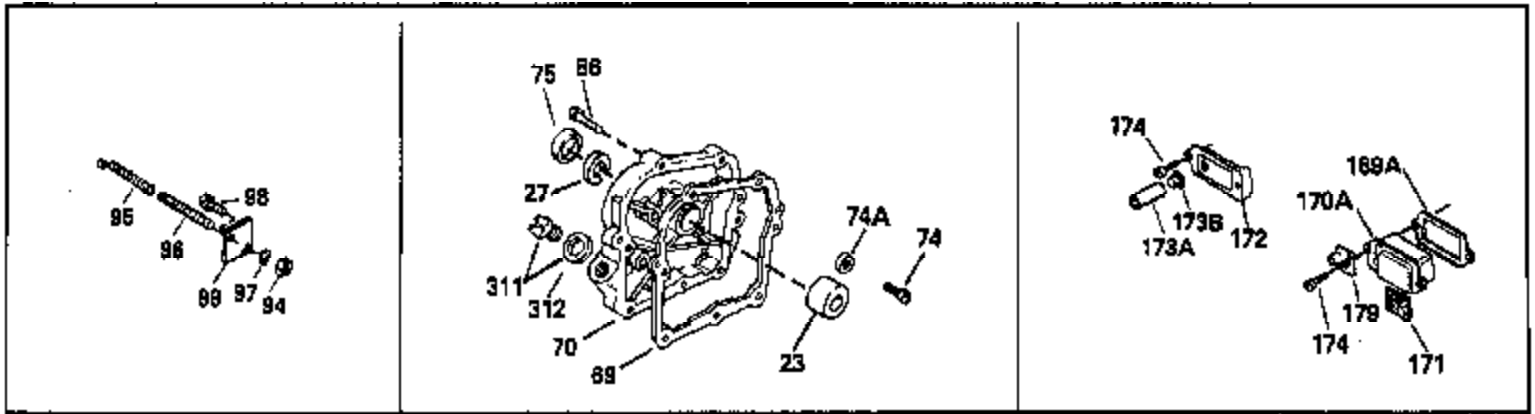

Ref #	Part Number	Qty	Description
16	31510	1	Governor Lever
18	651018	1	Screw, Torx T-15, 8-32 x 19/64"
23	28458	1	Ball Bearing
26A	650926	1	Screw, 8-32 x 21/64"
27	28539	1	Bearing Retainer
70	30756C	1	Cylinder Cover (Incl. 75 thru 86,311)
74A	28537	2	Washer
74	30200	2	Screw, 10-24 x 9/16"
75	28540	1	Oil Seal
86	650488	7	Screw, 1/4-20 x 1-1/4"
89	610961	1	Flywheel Key
130A	6021A	2	Screw, 5/16-18 x 1-1/2"
130B	650818	1	Screw, 5/16-18 x 1-1/2"
171	31410	1	Breather Element
172	34146	1	Valve Cover
174	650783	2	Screw, 10-24 x 3/4"
178	29752	2	Nut & Lock Washer, 1/4-28
181	650870	1	Screw, 1/4-28 x 1-11/16"
209A	30322	2	Lock Nut, 8-32
209	650139	2	Screw, 8-32 x 3/4"
223A	650664	1	Screw, 1/4-20 x 1-19/32"
238	650152	2	Screw, 8-32 x 3/8"
239	27272A	1	* Air Cleaner Gasket
242	31914	1	Air Cleaner Base
243	28820	2	Screw, 10-32 x 1/2"
245	30727	1	Air Cleaner Filter
250	31715	1	Air Cleaner Cover
262	650737	2	Screw, 1/4-20 x 1/2"
274	33670A	1	* Exhaust Gasket
277	650327	2	Screw, 1/4-20 x 2-1/2"
311	27625	1	Oil Fill Plug
370K	36695	1	Starter Decal
380	631923	1	Carburetor (Incl. 184)