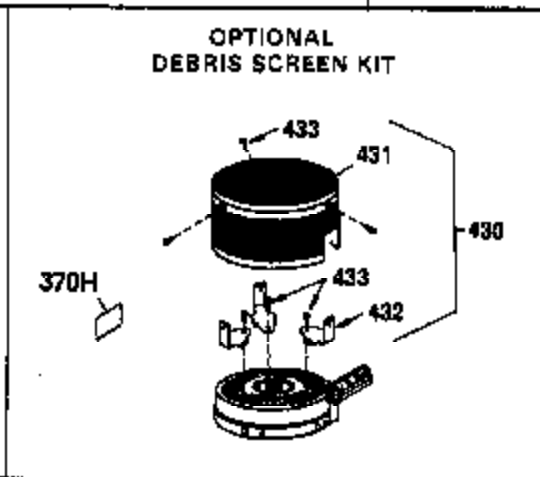

Ref #	Part Number	Qty	Description
26A	650926	1	Screw, 8-32 x 21/64"
90	611195	1	Flywheel
92	650815	1	Belleville Washer
93	650816	1	Flywheel Nut
100	34443A	1	Solid State Ignition
102	651024	2	Solid State Mounting Stud
103	651007	2	Screw, Torx T-15, 10-24 x 15/16"
130A	6021A	2	Screw, 5/16-18 x 1-1/2"
130B	650818	1	Screw, 5/16-18 x 1-1/2"
181	650870	1	Screw, 1/4-28 x 1-11/16"
209A	30322	2	Lock Nut, 8-32
209	650139	2	Screw, 8-32 x 3/4"
223A	650664	1	Screw, 1/4-20 x 1-19/32"
238	650152	2	Screw, 8-32 x 3/8"
260	35585	1	Blower Housing
262	650737	2	Screw, 1/4-20 x 1/2"
285	36467A	1	Starter Cup
287	650926	2	Screw, 8-32 x 21/64"
313	34080	1	Spacer
370K	36695	1	Starter Decal
370J	35703	1	Throttle Decal
390	590732	1	Rewind Starter (NOTE: This engine could have been built with 590738 starter.)