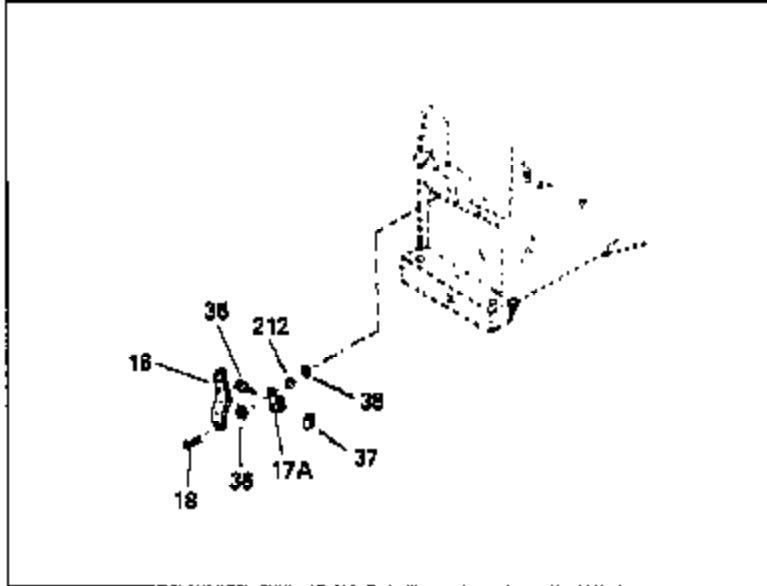

Ref #	Part Number	Qty	Description
16	31510	1	Governor Lever
18	651018	1	Screw, Torx T-15, 8-32 x 19/64"
23	28458	1	Ball Bearing
26A	650926	1	Screw, 8-32 x 21/64"
27	28539	1	Bearing Retainer
70	30756C	1	Cylinder Cover (Incl. 75 thru 86,311)
74A	28537	2	Washer
74	30200	2	Screw, 10-24 x 9/16"
75	28540	1	Oil Seal
86	650488	7	Screw, 1/4-20 x 1-1/4"
89	610961	1	Flywheel Key
130A	6021A	2	Screw, 5/16-18 x 1-1/2"
130B	650818	1	Screw, 5/16-18 x 1-1/2"
171	31410	1	Breather Element
172	34146	1	Valve Cover
174	650783	2	Screw, 10-24 x 3/4"
178	29752	2	Nut & Lock Washer, 1/4-28
181	650870	1	Screw, 1/4-28 x 1-11/16"
209A	30322	2	Lock Nut, 8-32
209	650139	2	Screw, 8-32 x 3/4"
223A	650664	1	Screw, 1/4-20 x 1-19/32"
238	650152	2	Screw, 8-32 x 3/8"
239	27272A	1	* Air Cleaner Gasket
242	31914	1	Air Cleaner Base
243	28820	2	Screw, 10-32 x 1/2"
245	30727	1	Air Cleaner Filter
250	31715	1	Air Cleaner Cover
262	650737	2	Screw, 1/4-20 x 1/2"
274	33670A	1	* Exhaust Gasket
277	650327	2	Screw, 1/4-20 x 2-1/2"
311	27625	1	Oil Fill Plug
370K	36695	1	Starter Decal
380	631923	1	Carburetor (Incl. 184)