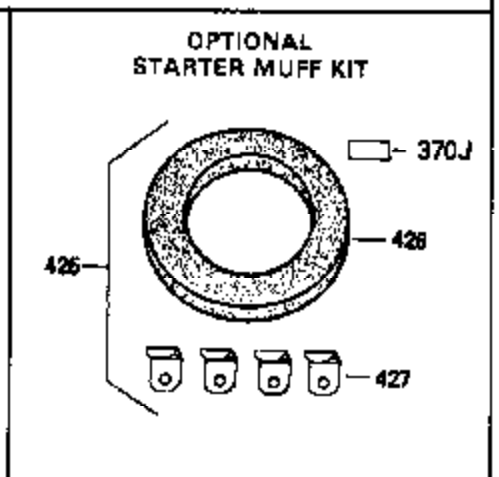

Ref #	Part Number	Qty	Description
26A	650926	1	Screw, 8-32 x 21/64"
90	611195	1	Flywheel
92	650815	1	Belleville Washer
93	650816	1	Flywheel Nut
100	34443A	1	Solid State Ignition
102	651024	2	Solid State Mounting Stud
103	651007	2	Screw, Torx T-15, 10-24 x 15/16"
130A	6021A	2	Screw, 5/16-18 x 1-1/2"
130B	650818	1	Screw, 5/16-18 x 1-1/2"
181	650870	1	Screw, 1/4-28 x 1-11/16"
209A	30322	2	Lock Nut, 8-32
209	650139	2	Screw, 8-32 x 3/4"
223A	650664	1	Screw, 1/4-20 x 1-19/32"
238	650152	2	Screw, 8-32 x 3/8"
260	35585	1	Blower Housing
262	650737	2	Screw, 1/4-20 x 1/2"
285	36467A	1	Starter Cup
287	650926	2	Screw, 8-32 x 21/64"
313	34080	1	Spacer
370K	36695	1	Starter Decal
370J	35703	1	Throttle Decal
390	590732	1	Rewind Starter (NOTE: This engine could have been built with 590738 starter.)