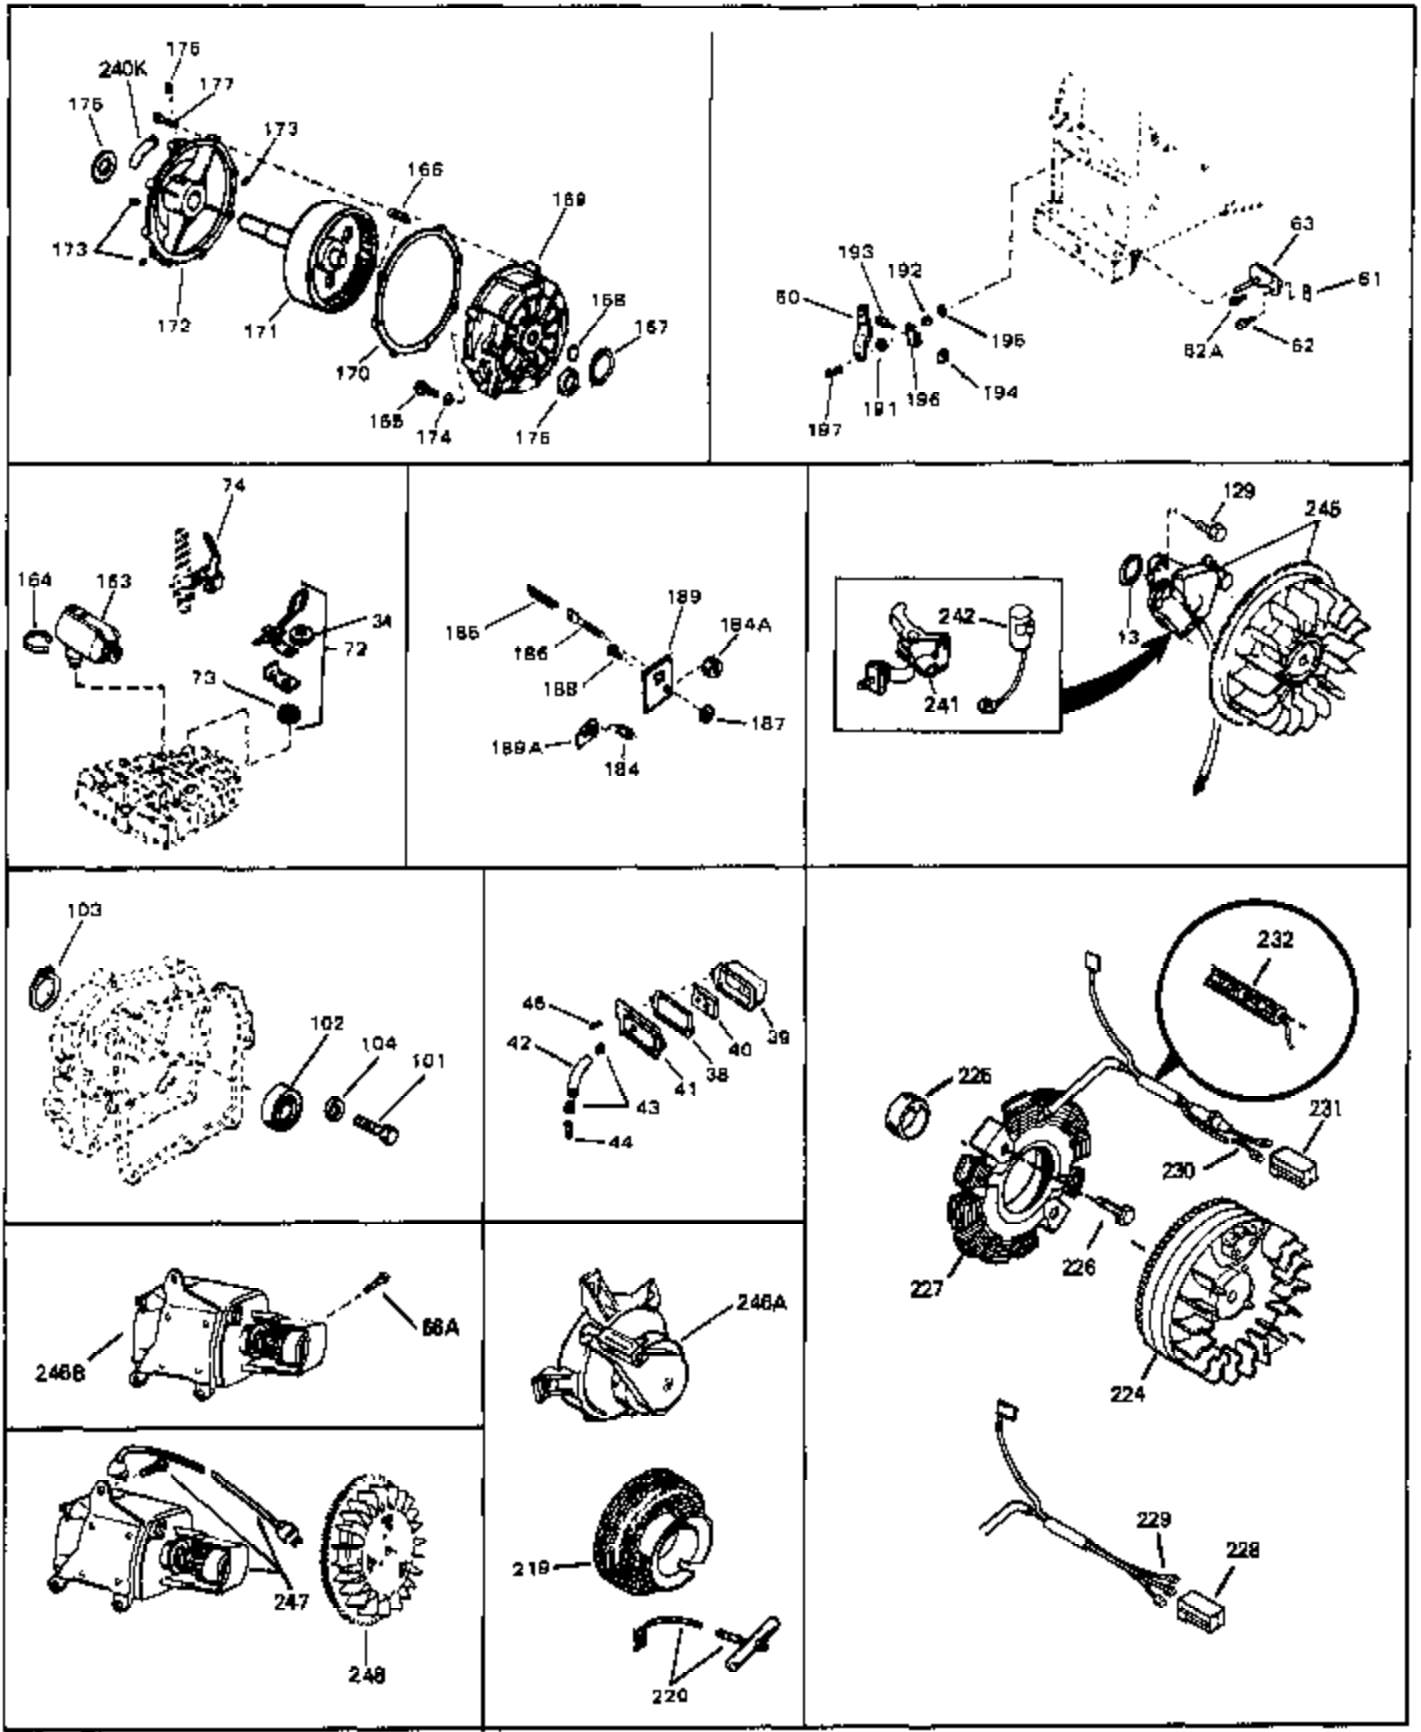

Ref #	Part Number	Qty	Description
206	650688	0	Screw, Hex hd., 10-32 x 1-5/16" (Drilled
207	31342	0	Spring, Compression
207	32924	0	Spring, Compression
211	31426	0	Spring, Extension
212	32410	0	Knob, Speed control
213	650815	0	Washer, Belleville
214	650607	0	Nut, Flywheel
215	32576	0	Seal, Snow guard
216	31680	0	Guard, Starter
217	33668	0	Screen, Starter
218	33667	0	Cup, Starter
240	34346	0	Decal, Instruction
240E	34434	0	Decal, Speed control
240C	34130	0	Decal, "Choke"
240A	34170	0	Decal, Instruction
243	631021	0	Inlet Needle, Seat & Clip Assy.
244	631916	0	Carburetor
246	590473	0	Starter, Rewind
249	33683	0	Gasket Set