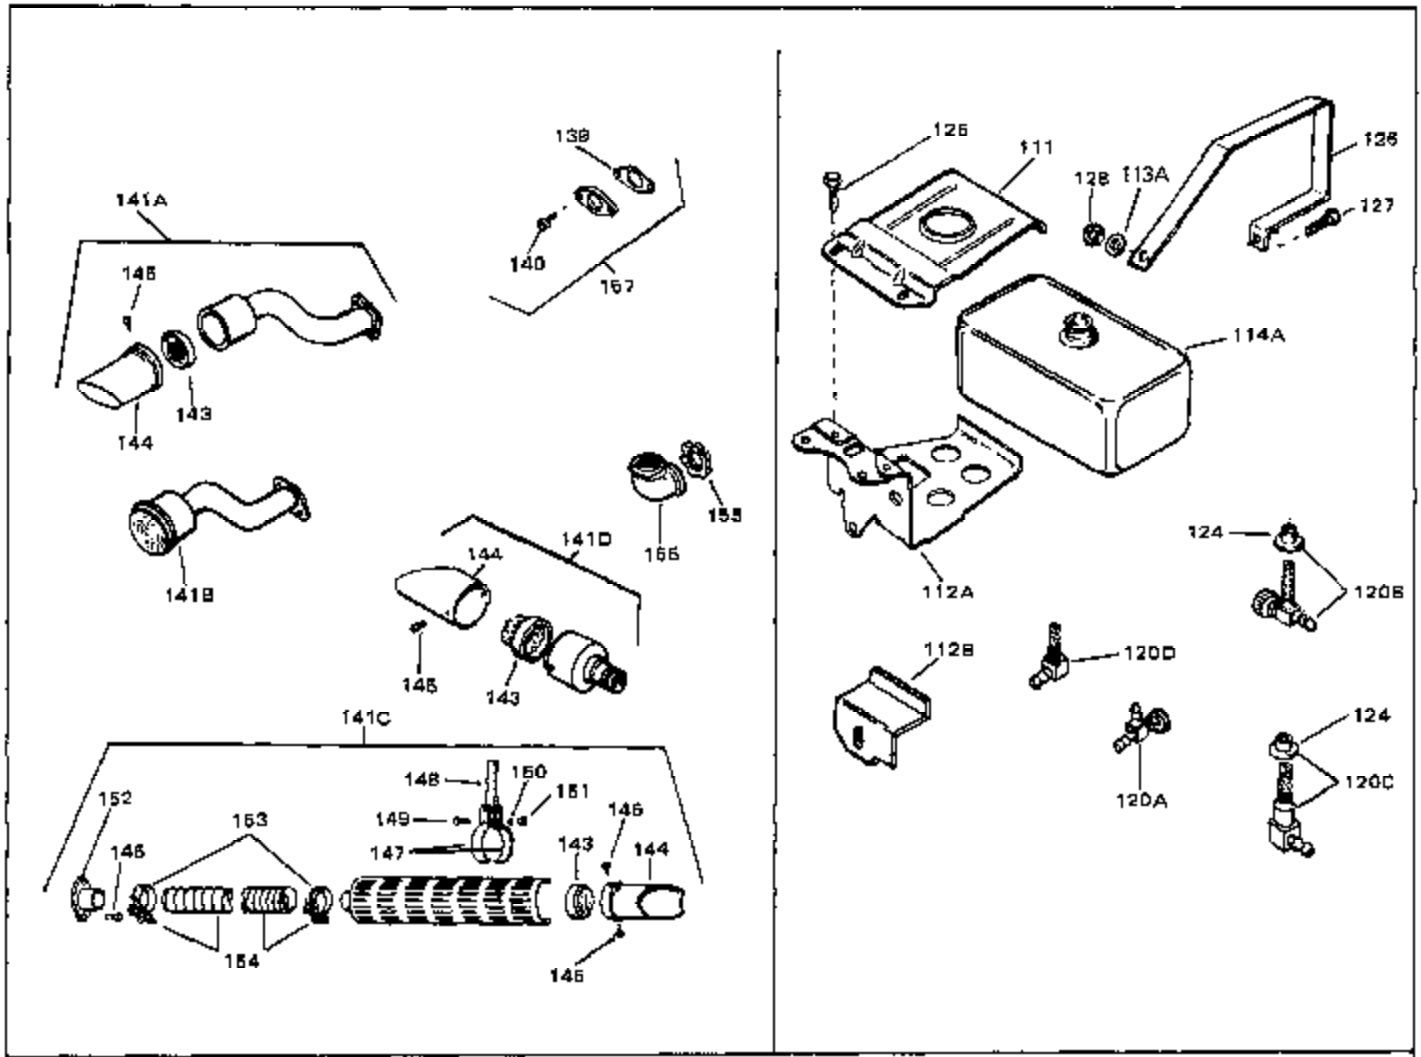

Ref #	Part Number	Qty	Description
49	34134	0	Cover, Carburetor
50	32398	0	Bracket, Choke
52	33333	0	Bracket, Carburetor cover
53	650257	0	Screw, Pan hd. Sems, 8-32 x 5/16
54	650735	0	Screw
55	34213	0	Grommet, Carburetor cover
94	28820	0	Screw
100A	730164	0	Cleaner Assy., Air (Paper)
134A	32182A	0	Primer Assy.
138	32180C	0	Line, Primer
139	33670	0	Gasket, Muffler
140	30063	0	Screw
140	650327	0	Screw, Fil slotted hd. Sems, 114-20 x 2-1/2
141D	391026	0	Muffler
157	730165	0	Muffler, Adapter Kit
201	610973	0	Terminal Assy.
203A	34123	0	Bracket, Speed control
208	34125	0	Control, Choke
240G	34144	0	Decal, "Primer" (Bilingual)
240J	34414	0	Decal, "Warning" (Bilingual)