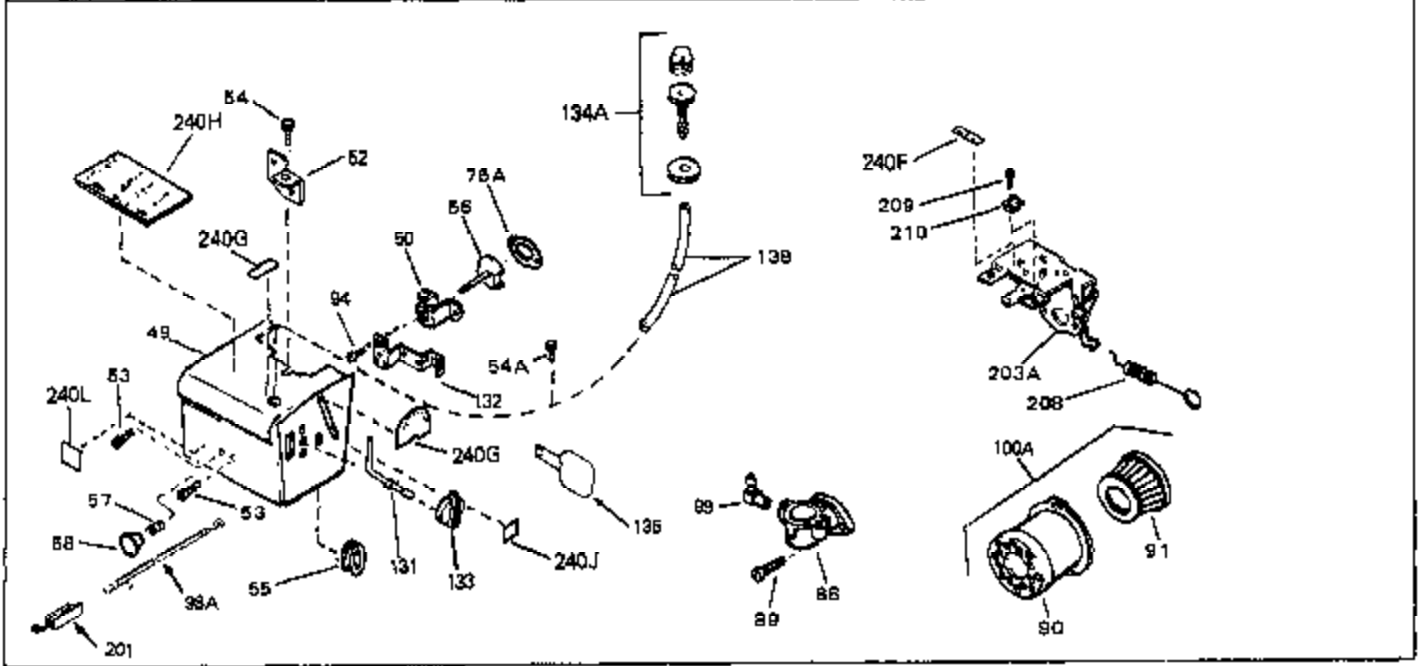

Ref #	Part Number	Qty	Description
49	34134	0	Cover, Carburetor
50	32398	0	Bracket, Choke
52	33333	0	Bracket, Carburetor cover
53	650257	0	Screw, Pan hd. Sems, 8-32 x 5/16
54	650735	0	Screw
55	34213	0	Grommet, Carburetor cover
94	28820	0	Screw
100A	730164	0	Cleaner Assy., Air (Paper)
134A	32182A	0	Primer Assy.
138	32180C	0	Line, Primer
139	33670	0	Gasket, Muffler
140	30063	0	Screw
140	650327	0	Screw, Fil slotted hd. Sems, 114-20 x 2-1/2
141D	391026	0	Muffler
157	730165	0	Muffler, Adapter Kit
201	610973	0	Terminal Assy.
203A	34123	0	Bracket, Speed control
208	34125	0	Control, Choke
240G	34144	0	Decal, "Primer" (Bilingual)
240J	34414	0	Decal, "Warning" (Bilingual)