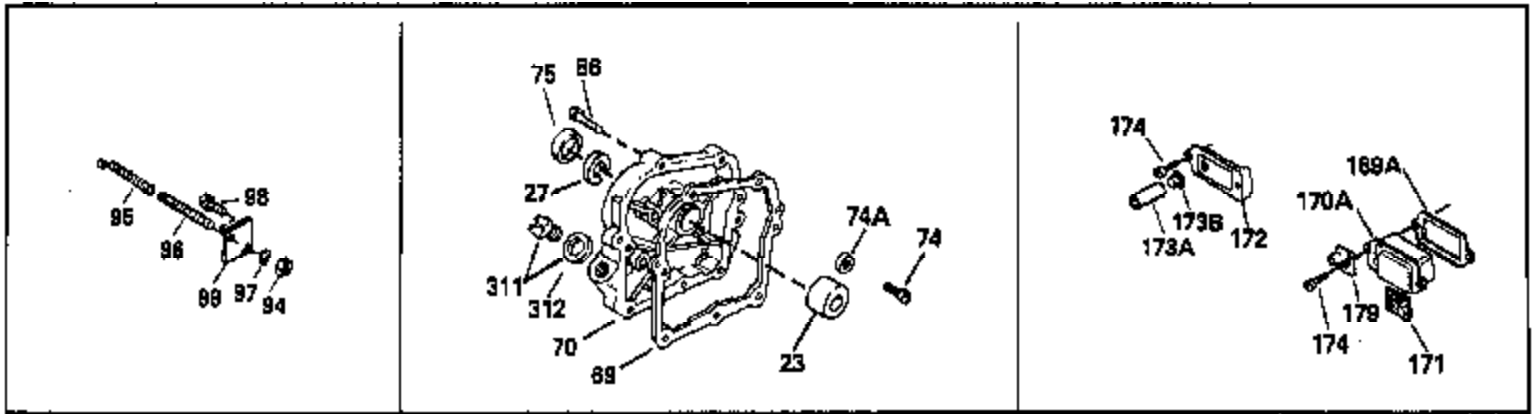

Ref #	Part Number	Qty	Description
16	31510	1	Governor Lever
18	650548	1	Screw, 8-32 x 5/16"
26A	650926	1	Screw, 8-32 x 21/64"
70	32700B	1	Cylinder Cover (Incl. 75 thru 83, 311 & 312)
75	27897	1	Oil Seal
86	650488	7	Screw, 1/4-20 x 1-1/4"
89	610961	1	Flywheel Key
171	31410	1	Breather Element
172	34146	1	Valve Cover
174	30200	2	Screw, 10-24 x 9/16"
178	29752	2	Nut & Lock Washer, 1/4-28
181	650870	1	Screw, 1/4-28 x 1-11/16"
209	650139	2	Screw, 8-32 x 1/2"
209A	30322	2	Lock Nut, 8-32
227	31431	1	Air Cleaner Elbow
232	650163	2	Screw, 10-32 x 7/8"
238	650152	2	Screw, 8-32 x 3/8"
239	27272A	1	* Air Cleaner Gasket
242	31914	1	Air Cleaner Base
243	28820	2	Screw, 10-32 x 1/2"
245	31700	1	Air Cleaner Filter
250	31715	1	Air Cleaner Cover
274	33670A	1	* Exhaust Gasket
277	650327	2	Screw, 1/4-20 x 2-1/2"
311	27625	1	Oil Fill Plug (Incl. 312)
312	29673	1	* Oil Fill Plug Gasket
380	631701	1	Carburetor (Incl. 184)