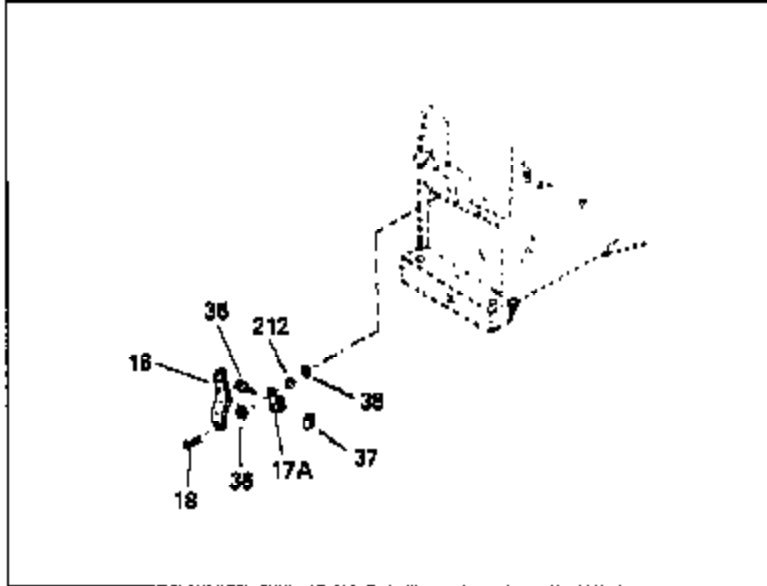

Ref #	Part Number	Qty	Description
16	31510	1	Governor Lever
18	650548	1	Screw, 8-32 x 5/16"
26A	650926	1	Screw, 8-32 x 21/64"
70	32700B	1	Cylinder Cover (Incl. 75 thru 83, 311 & 312)
75	27897	1	Oil Seal
86	650488	7	Screw, 1/4-20 x 1-1/4"
89	610961	1	Flywheel Key
171	31410	1	Breather Element
172	34146	1	Valve Cover
174	30200	2	Screw, 10-24 x 9/16"
178	29752	2	Nut & Lock Washer, 1/4-28
181	650870	1	Screw, 1/4-28 x 1-11/16"
209	650139	2	Screw, 8-32 x 1/2"
209A	30322	2	Lock Nut, 8-32
227	31431	1	Air Cleaner Elbow
232	650163	2	Screw, 10-32 x 7/8"
238	650152	2	Screw, 8-32 x 3/8"
239	27272A	1	* Air Cleaner Gasket
242	31914	1	Air Cleaner Base
243	28820	2	Screw, 10-32 x 1/2"
245	31700	1	Air Cleaner Filter
250	31715	1	Air Cleaner Cover
274	33670A	1	* Exhaust Gasket
277	650327	2	Screw, 1/4-20 x 2-1/2"
311	27625	1	Oil Fill Plug (Incl. 312)
312	29673	1	* Oil Fill Plug Gasket
380	631701	1	Carburetor (Incl. 184)