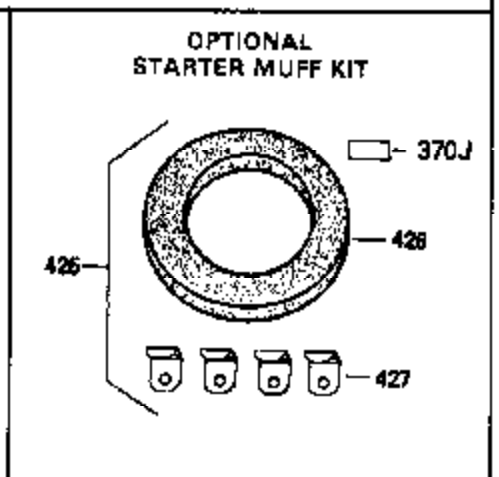

Ref #	Part Number	Qty	Description
26A	650926	1	Screw, 8-32 x 21/64"
90	611080	1	Flywheel
92	650815	1	Belleville Washer
93	650816	1	Flywheel Nut
100	34443A	1	Solid State Ignition
101	610118	1	Spark Plug Cover
102	650872	2	Solid State Mounting Stud
103	650814	2	Screw, Torx T-15, 10-24 x 1"
181	650870	1	Screw, 1/4-28 x 1-11/16"
209A	30322	2	Lock Nut, 8-32
209	650139	2	Screw, 8-32 x 1/2"
232	650163	2	Screw, 10-32 x 7/8"
238	650152	2	Screw, 8-32 x 3/8"
260	35585	1	Blower Housing
261	29212	2	Screw, 1/4-28 x 7/16"
285	34694	1	Starter Cup
287	650926	2	Screw, 8-32 x 21/64"
313	34080	1	Spacer
327	35392	1	Starter Plug
390	590688	1	Rewind Starter