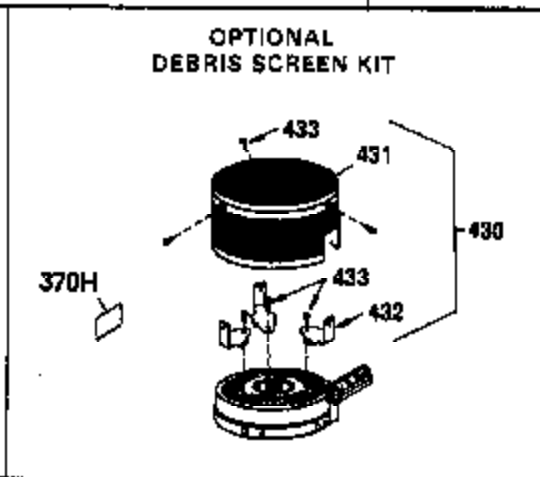

Ref #	Part Number	Qty	Description
26A	650926	1	Screw, 8-32 x 21/64"
90	611080	1	Flywheel
92	650815	1	Belleville Washer
93	650816	1	Flywheel Nut
100	34443A	1	Solid State Ignition
101	610118	1	Spark Plug Cover
102	650872	2	Solid State Mounting Stud
103	650814	2	Screw, Torx T-15, 10-24 x 1"
181	650870	1	Screw, 1/4-28 x 1-11/16"
209A	30322	2	Lock Nut, 8-32
209	650139	2	Screw, 8-32 x 1/2"
232	650163	2	Screw, 10-32 x 7/8"
238	650152	2	Screw, 8-32 x 3/8"
260	35585	1	Blower Housing
261	29212	2	Screw, 1/4-28 x 7/16"
285	34694	1	Starter Cup
287	650926	2	Screw, 8-32 x 21/64"
313	34080	1	Spacer
327	35392	1	Starter Plug
390	590688	1	Rewind Starter