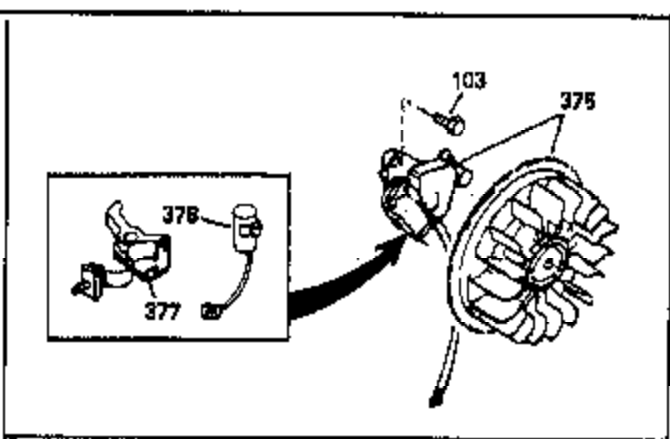

Ref #	Part Number	Qty	Description
26A	650926	1	Screw, 8-32 x 21/64"
90	611080	1	Flywheel
92	650815	1	Belleville Washer
93	650816	1	Flywheel Nut
100	34443A	1	Solid State Ignition
101	610118	1	Spark Plug Cover
102	650872	2	Solid State Mounting Stud
103	650814	2	Screw, Torx T-15, 10-24 x 1"
181	650870	1	Screw, 1/4-28 x 1-11/16"
209A	30322	2	Lock Nut, 8-32
209	650139	2	Screw, 8-32 x 1/2"
232	650163	2	Screw, 10-32 x 7/8"
238	650152	2	Screw, 8-32 x 3/8"
260	35585	1	Blower Housing
261	29212	2	Screw, 1/4-28 x 7/16"
285	34694	1	Starter Cup
287	650926	2	Screw, 8-32 x 21/64"
313	34080	1	Spacer
327	35392	1	Starter Plug
390	590688	1	Rewind Starter