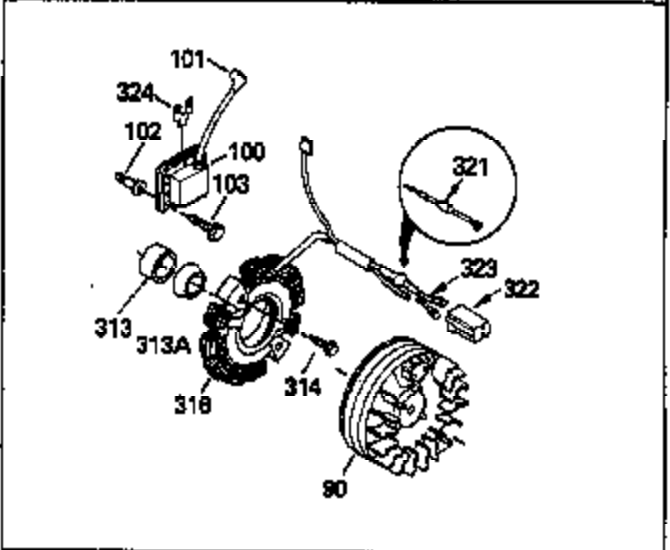

Ref #	Part Number	Qty	Description
26A	650926	1	Screw, 8-32 x 21/64"
90	611080	1	Flywheel
92	650815	1	Belleville Washer
93	650816	1	Flywheel Nut
100	34443A	1	Solid State Ignition
101	610118	1	Spark Plug Cover
102	650872	2	Solid State Mounting Stud
103	650814	2	Screw, Torx T-15, 10-24 x 1"
181	650870	1	Screw, 1/4-28 x 1-11/16"
209A	30322	2	Lock Nut, 8-32
209	650139	2	Screw, 8-32 x 1/2"
232	650163	2	Screw, 10-32 x 7/8"
238	650152	2	Screw, 8-32 x 3/8"
260	35585	1	Blower Housing
261	29212	2	Screw, 1/4-28 x 7/16"
285	34694	1	Starter Cup
287	650926	2	Screw, 8-32 x 21/64"
313	34080	1	Spacer
327	35392	1	Starter Plug
390	590688	1	Rewind Starter