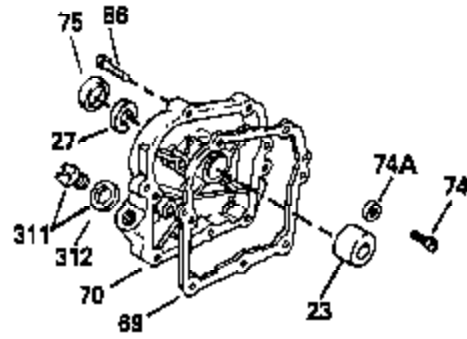

Ref #	Part Number	Qty	Description
16	31510	1	Governor Lever
18	651018	1	Screw, Torx T-15, 8-32 x 19/64"
26A	650926	1	Screw, 8-32 x 21/64"
70	32766B	1	Cylinder Cover (Incl. 75 thru 83,311)
75	27897	1	Oil Seal
86	650488	7	Screw, 1/4-20 x 1-1/4"
89	610961	1	Flywheel Key
130A	6021A	2	Screw, 5/16-18 x 1-1/2"
130B	650818	1	Screw, 5/16-18 x 1-1/2"
171	31410	1	Breather Element
172	34146	1	Valve Cover
174	650783	2	Screw, 10-24 x 3/4"
178	29752	2	Nut & Lock Washer, 1/4-28
181	650870	1	Screw, 1/4-28 x 1-11/16"
209A	30322	2	Lock Nut, 8-32
209B	36691	1	Lock Nut
209	650139	2	Screw, 8-32 x 1/2"
212	36689	1	Control Lever Bushing
212C	650953	1	Screw, 10-32 x 1/2"
212A	36688	1	Bearing Plate
212B	650583	1	Washer
216	36690	1	R.P.M. Adjusting Lever
217	36687	1	Speed Control Lever
223A	650664	1	Screw, 1/4-20 x 1-19/32"
238	650152	2	Screw, 8-32 x 3/8"
239	27272A	1	* Air Cleaner Gasket
242	31914	1	Air Cleaner Base
243	28820	2	Screw, 10-32 x 1/2"
245	30727	1	Air Cleaner Filter
250	31715	1	Air Cleaner Cover
262	650737	2	Screw, 1/4-20 x 1/2"
274	33670A	1	Exhaust Gasket
277	650327	2	Screw, 1/4-20 x 2-1/2"
311	27625	1	Oil Fill Plug
370K	36695	1	Starter Decal
380	631923	1	Carburetor (Incl. 184)