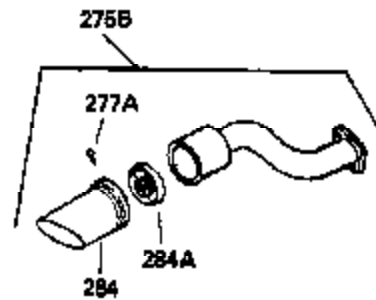

Ref #	Part Number	Qty	Description
16	31510	1	Governor Lever
18	651018	1	Screw, Torx T-15, 8-32 x 19/64"
26A	650926	1	Screw, 8-32 x 21/64"
70	32766B	1	Cylinder Cover (Incl. 75 thru 83,311)
75	27897	1	Oil Seal
86	650488	7	Screw, 1/4-20 x 1-1/4"
89	610961	1	Flywheel Key
130A	6021A	2	Screw, 5/16-18 x 1-1/2"
130B	650818	1	Screw, 5/16-18 x 1-1/2"
171	31410	1	Breather Element
172	34146	1	Valve Cover
174	650783	2	Screw, 10-24 x 3/4"
178	29752	2	Nut & Lock Washer, 1/4-28
181	650870	1	Screw, 1/4-28 x 1-11/16"
209A	30322	2	Lock Nut, 8-32
209B	36691	1	Lock Nut
209	650139	2	Screw, 8-32 x 1/2"
212	36689	1	Control Lever Bushing
212C	650953	1	Screw, 10-32 x 1/2"
212A	36688	1	Bearing Plate
212B	650583	1	Washer
216	36690	1	R.P.M. Adjusting Lever
217	36687	1	Speed Control Lever
223A	650664	1	Screw, 1/4-20 x 1-19/32"
238	650152	2	Screw, 8-32 x 3/8"
239	27272A	1	* Air Cleaner Gasket
242	31914	1	Air Cleaner Base
243	28820	2	Screw, 10-32 x 1/2"
245	30727	1	Air Cleaner Filter
250	31715	1	Air Cleaner Cover
262	650737	2	Screw, 1/4-20 x 1/2"
274	33670A	1	Exhaust Gasket
277	650327	2	Screw, 1/4-20 x 2-1/2"
311	27625	1	Oil Fill Plug
370K	36695	1	Starter Decal
380	631923	1	Carburetor (Incl. 184)