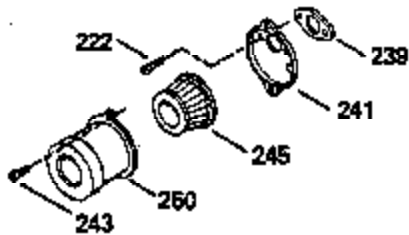

Ref #	Part Number	Qty	Description
16	31510	1	Governor Lever
18	651018	1	Screw, Torx T-15, 8-32 x 19/64"
26A	650926	1	Screw, 8-32 x 21/64"
70	32766B	1	Cylinder Cover (Incl. 75 thru 83,311)
75	27897	1	Oil Seal
86	650488	7	Screw, 1/4-20 x 1-1/4"
89	610961	1	Flywheel Key
130A	6021A	2	Screw, 5/16-18 x 1-1/2"
130B	650818	1	Screw, 5/16-18 x 1-1/2"
171	31410	1	Breather Element
172	34146	1	Valve Cover
174	650783	2	Screw, 10-24 x 3/4"
178	29752	2	Nut & Lock Washer, 1/4-28
181	650870	1	Screw, 1/4-28 x 1-11/16"
209A	30322	2	Lock Nut, 8-32
209B	36691	1	Lock Nut
209	650139	2	Screw, 8-32 x 1/2"
212	36689	1	Control Lever Bushing
212C	650953	1	Screw, 10-32 x 1/2"
212A	36688	1	Bearing Plate
212B	650583	1	Washer
216	36690	1	R.P.M. Adjusting Lever
217	36687	1	Speed Control Lever
223A	650664	1	Screw, 1/4-20 x 1-19/32"
238	650152	2	Screw, 8-32 x 3/8"
239	27272A	1	* Air Cleaner Gasket
242	31914	1	Air Cleaner Base
243	28820	2	Screw, 10-32 x 1/2"
245	30727	1	Air Cleaner Filter
250	31715	1	Air Cleaner Cover
262	650737	2	Screw, 1/4-20 x 1/2"
274	33670A	1	Exhaust Gasket
277	650327	2	Screw, 1/4-20 x 2-1/2"
311	27625	1	Oil Fill Plug
370K	36695	1	Starter Decal
380	631923	1	Carburetor (Incl. 184)