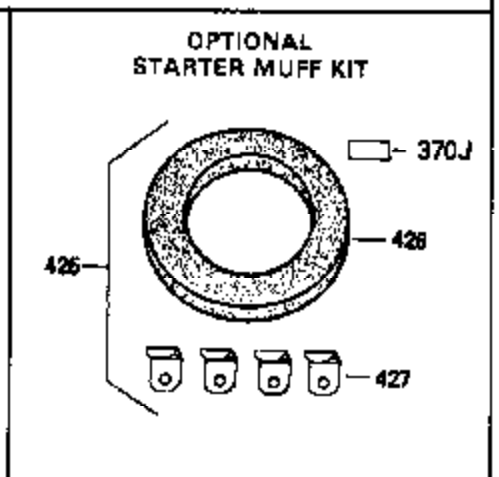

Ref #	Part Number	Qty	Description
19A	33857		Spring Assy., Extension (Incl. 19B)
19B	28942		Screw, 10-32 x 3/8"
90	611082		Flywheel (3 amp)
92	650815		Washer, Belleville
93	650816		Nut, Flywheel
100	34443A		Solid State Assy.
101	610118		Cover, Spark plug
102	650872		Stud, Solid state mounting
103	650814		Screw, Torx T-15, 10-24 x 1"
260	34813A		Housing, Blower
261A	650168		Washer, Flat (Used on early production)
261	29212		Screw, 1/4-28 x 7/16"
285	34694		Cup, Starter
313	34080		Spacer, Flywheel key
313A	35189		Spacer, Coil
314	650873		Screw, 1/4-20 x 3/4"
316	611095		Alternator Coil (3 amp AC) (Incl. 322 & 323)
322	610823		Connector, Pyramid
323	610822		Terminal
327	35392		Plug, Starter
370H	34387		Decal, Instruction (Optional)
370J	34870		Decal, Instruction (Optional)
396	33290D		Electric Starter Motor Kit (120 Volt) This 110-120 volt starter motor kit may have been added to this engine. It can be added only if cylinder has drilled and tapped starter mounting bosses and a ring gear flywheel. Refer to service number stamped on end cap of motor, or on decal, for identification
425	730571		Starter Muff kit (Incl. 370J, 426 & 4 27) Can be used with stamped steel starter
426	32203		Starter Air Cleaner Can be used with stamped steel starter
427	32204		Bracket, Starter air cleaner Can be used with stamped steel starter
430	730574		Debris Screen Kit (Incl.370H,431,432, 433) Can be used with E-Z pull starter
431	35596		Screen, Debris Can be used with E-Z pull starter
432	35597		Bracket, Debris screen Can be used with E-Z pull starter
433	650910		Screw, 8-32 x 1/4" Can be used with E-Z pull starter