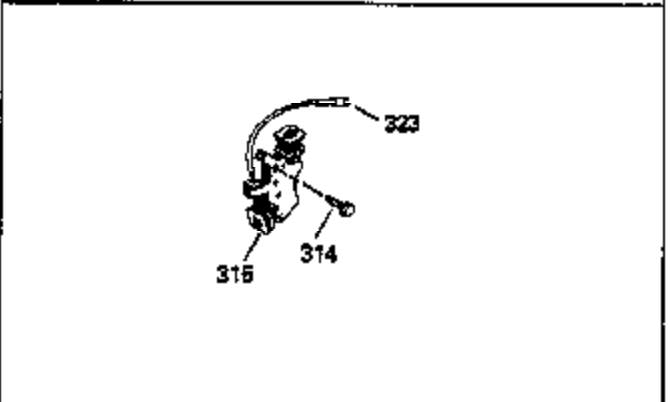

Ref #	Part Number	Qty	Description
19A	33857		Spring Assy., Extension (Incl. 19B)
19B	28942		Screw, 10-32 x 3/8"
90	611082		Flywheel (3 amp)
92	650815		Washer, Belleville
93	650816		Nut, Flywheel
100	34443A		Solid State Assy.
101	610118		Cover, Spark plug
102	650872		Stud, Solid state mounting
103	650814		Screw, Torx T-15, 10-24 x 1"
260	34813A		Housing, Blower
261A	650168		Washer, Flat (Used on early production)
261	29212		Screw, 1/4-28 x 7/16"
285	34694		Cup, Starter
313	34080		Spacer, Flywheel key
313A	35189		Spacer, Coil
314	650873		Screw, 1/4-20 x 3/4"
316	611095		Alternator Coil (3 amp AC) (Incl. 322 & 323)
322	610823		Connector, Pyramid
323	610822		Terminal
327	35392		Plug, Starter
370H	34387		Decal, Instruction (Optional)
370J	34870		Decal, Instruction (Optional)
396	33290D		Electric Starter Motor Kit (120 Volt) This 110-120 volt starter motor kit may have been added to this engine. It can be added only if cylinder has drilled and tapped starter mounting bosses and a ring gear flywheel. Refer to service number stamped on end cap of motor, or on decal, for identification
425	730571		Starter Muff kit (Incl. 370J, 426 & 4 27) Can be used with stamped steel starter
426	32203		Starter Air Cleaner Can be used with stamped steel starter
427	32204		Bracket, Starter air cleaner Can be used with stamped steel starter
430	730574		Debris Screen Kit (Incl.370H,431,432, 433) Can be used with E-Z pull starter
431	35596		Screen, Debris Can be used with E-Z pull starter
432	35597		Bracket, Debris screen Can be used with E-Z pull starter
433	650910		Screw, 8-32 x 1/4" Can be used with E-Z pull starter