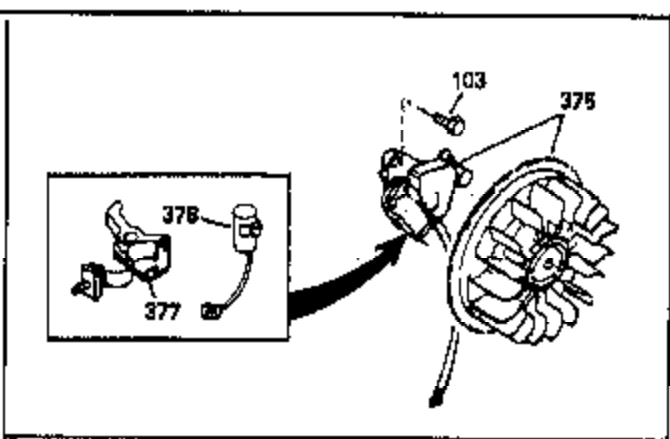

Ref #	Part Number	Qty	Description
19A	33857		Spring Assy., Extension (Incl. 19B)
19B	28942		Screw, 10-32 x 3/8"
90	611082		Flywheel (3 amp)
92	650815		Washer, Belleville
93	650816		Nut, Flywheel
100	34443A		Solid State Assy.
101	610118		Cover, Spark plug
102	650872		Stud, Solid state mounting
103	650814		Screw, Torx T-15, 10-24 x 1"
260	34813A		Housing, Blower
261A	650168		Washer, Flat (Used on early production)
261	29212		Screw, 1/4-28 x 7/16"
285	34694		Cup, Starter
313	34080		Spacer, Flywheel key
313A	35189		Spacer, Coil
314	650873		Screw, 1/4-20 x 3/4"
316	611095		Alternator Coil (3 amp AC) (Incl. 322 & 323)
322	610823		Connector, Pyramid
323	610822		Terminal
327	35392		Plug, Starter
370H	34387		Decal, Instruction (Optional)
370J	34870		Decal, Instruction (Optional)
396	33290D		Electric Starter Motor Kit (120 Volt) This 110-120 volt starter motor kit may have been added to this engine. It can be added only if cylinder has drilled and tapped starter mounting bosses and a ring gear flywheel. Refer to service number stamped on end cap of motor, or on decal, for identification
425	730571		Starter Muff kit (Incl. 370J, 426 & 4 27) Can be used with stamped steel starter
426	32203		Starter Air Cleaner Can be used with stamped steel starter
427	32204		Bracket, Starter air cleaner Can be used with stamped steel starter
430	730574		Debris Screen Kit (Incl.370H,431,432, 433) Can be used with E-Z pull starter
431	35596		Screen, Debris Can be used with E-Z pull starter
432	35597		Bracket, Debris screen Can be used with E-Z pull starter
433	650910		Screw, 8-32 x 1/4" Can be used with E-Z pull starter