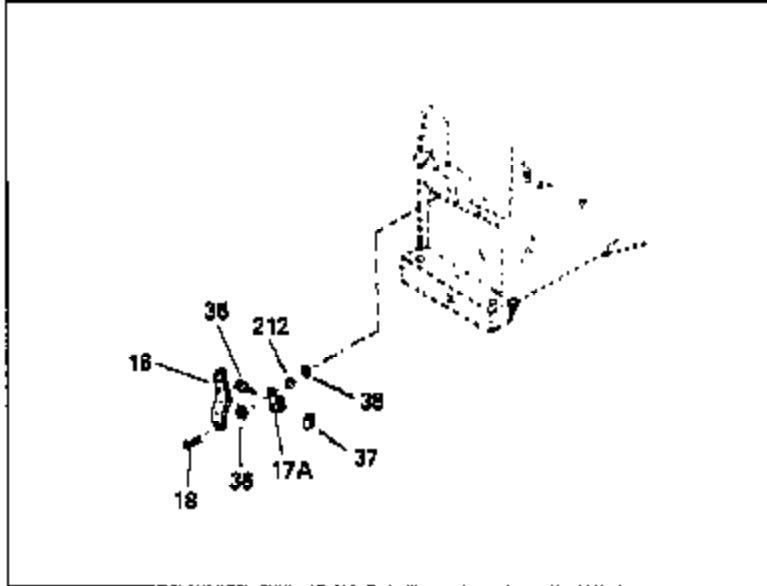

Ref #	Part Number	Qty	Description
126	32645A		Intake Valve (1/32" OS) (Incl. 151)
130	6021A		Screw, 5/16-18 x 1-1/2"
131	650694A		Screw, 5/16-18 x 2"
135	33636		Resistor Spark Plug (RJ-8C)
150	31672		Spring, Valve
151	31673		Cap, Valve spring
169	27234A		* Gasket, Breather
170	27666		Body, Breather & Valve assy.
171	31410		Element, Breather
172	34146		Cover, Breather
173	35350		Tube, Breather
174	650128		Screw, 10-24 x 1/2"
182A	650517		Screw, 1/4-20 x 13/16"
182	650517		Screw, 1/4-20 x 13/16"
184	26756		* Gasket, Carburetor
185	33669		Pipe, Intake
186	31858		Link, Throttle
200	730136A		Control Bracket (Mini Bike) (Incl. 19, 25A, 25B, 203, 204, 210 & 211)
203	31342		Spring, Compression
204	650549		Screw, 5-40 x 7/16"
210	27793		Clip, Conduit
211	28942		Screw, 10-32 x 3/8"
222	28820		Screw, 10-32 x 1/2"
223	30646		Screw, 1/4-20 x 1-3/8"
224	33673A		* Gasket, Intake pipe
260A	35585		Housing, Blower
261	29212		Screw, 1/4-28 x 7/16"
274	33670A		* Gasket, Exhaust
277	650561		Screw, 1/4-20 x 5/8"
285	34694		Cup, Starter
287A	650884		Screw, 8-32 x 1/2"
291	30705		Fuel Line (16") (40cm)
292	26460		Clamp, Fuel line
310	32969		Dipstick (Incl. 312)
313	34080		Spacer, Flywheel key
325	29443		Clip, Fuel line
327	35392		Plug, Starter
339	28212		Spacer, Tank bracket
352	33341		Extension, Baffle
353	650884		Screw, 8-32 x 1/2"
370	34346		Decal, Instruction
370A	550223		Decal, Name
379	631021		Inlet Needle, Seat & Clip Assy.
380	631703		Carburetor (Incl. 184) (Refer to Division 5, Section A, page 114 for breakdown)
390A	590642		Rewind Starter (Refer to Division 5, Section C, page 34 for breakdown)
400	33683B		* Gasket Set (Incl. items marked *)
420	730225		SAE 30, 4-Cycle Engine Oil (Quart)
421	730226		SAE 5W30, 4-Cycle Engine Oil (Quart)