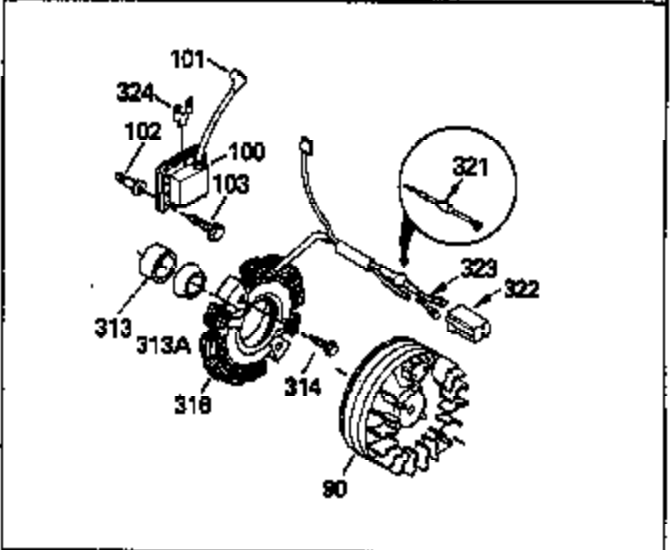

Ref #	Part Number	Qty	Description
19A	33857		Spring Assy., Extension (Incl. 19B)
19B	28942		Screw, 10-32 x 3/8"
90	611082		Flywheel (3 amp)
92	650815		Washer, Belleville
93	650816		Nut, Flywheel
100	34443A		Solid State Assy.
101	610118		Cover, Spark plug
102	650872		Stud, Solid state mounting
103	650814		Screw, Torx T-15, 10-24 x 1"
260	34813A		Housing, Blower
261A	650168		Washer, Flat (Used on early production)
261	29212		Screw, 1/4-28 x 7/16"
285	34694		Cup, Starter
313	34080		Spacer, Flywheel key
313A	35189		Spacer, Coil
314	650873		Screw, 1/4-20 x 3/4"
316	611095		Alternator Coil (3 amp AC) (Incl. 322 & 323)
322	610823		Connector, Pyramid
323	610822		Terminal
327	35392		Plug, Starter
370H	34387		Decal, Instruction (Optional)
370J	34870		Decal, Instruction (Optional)
396	33290D		Electric Starter Motor Kit (120 Volt) This 110-120 volt starter motor kit may have been added to this engine. It can be added only if cylinder has drilled and tapped starter mounting bosses and a ring gear flywheel. Refer to service number stamped on end cap of motor, or on decal, for identification
425	730571		Starter Muff kit (Incl. 370J, 426 & 4 27) Can be used with stamped steel starter
426	32203		Starter Air Cleaner Can be used with stamped steel starter
427	32204		Bracket, Starter air cleaner Can be used with stamped steel starter
430	730574		Debris Screen Kit (Incl.370H,431,432, 433) Can be used with E-Z pull starter
431	35596		Screen, Debris Can be used with E-Z pull starter
432	35597		Bracket, Debris screen Can be used with E-Z pull starter
433	650910		Screw, 8-32 x 1/4" Can be used with E-Z pull starter