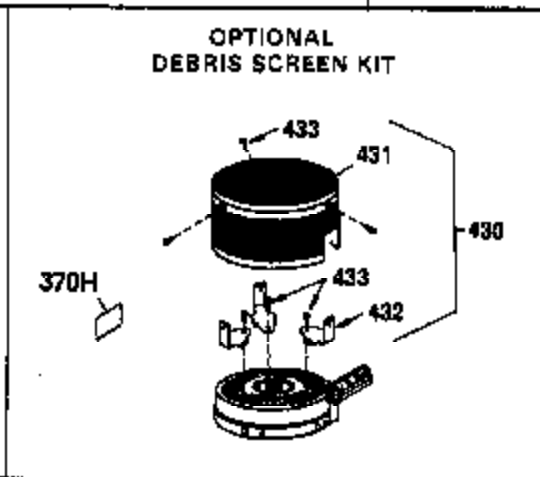

Ref #	Part Number	Qty	Description
19A	33857		Spring Assy., Extension (Incl. 19B)
19B	28942		Screw, 10-32 x 3/8"
90	611082		Flywheel (3 amp)
92	650815		Washer, Belleville
93	650816		Nut, Flywheel
100	34443A		Solid State Assy.
101	610118		Cover, Spark plug
102	650872		Stud, Solid state mounting
103	650814		Screw, Torx T-15, 10-24 x 1"
260	34813A		Housing, Blower
261A	650168		Washer, Flat (Used on early production)
261	29212		Screw, 1/4-28 x 7/16"
285	34694		Cup, Starter
313	34080		Spacer, Flywheel key
313A	35189		Spacer, Coil
314	650873		Screw, 1/4-20 x 3/4"
316	611095		Alternator Coil (3 amp AC) (Incl. 322 & 323)
322	610823		Connector, Pyramid
323	610822		Terminal
327	35392		Plug, Starter
370H	34387		Decal, Instruction (Optional)
370J	34870		Decal, Instruction (Optional)
396	33290D		Electric Starter Motor Kit (120 Volt) This 110-120 volt starter motor kit may have been added to this engine. It can be added only if cylinder has drilled and tapped starter mounting bosses and a ring gear flywheel. Refer to service number stamped on end cap of motor, or on decal, for identification
425	730571		Starter Muff kit (Incl. 370J, 426 & 4 27) Can be used with stamped steel starter
426	32203		Starter Air Cleaner Can be used with stamped steel starter
427	32204		Bracket, Starter air cleaner Can be used with stamped steel starter
430	730574		Debris Screen Kit (Incl.370H,431,432, 433) Can be used with E-Z pull starter
431	35596		Screen, Debris Can be used with E-Z pull starter
432	35597		Bracket, Debris screen Can be used with E-Z pull starter
433	650910		Screw, 8-32 x 1/4" Can be used with E-Z pull starter