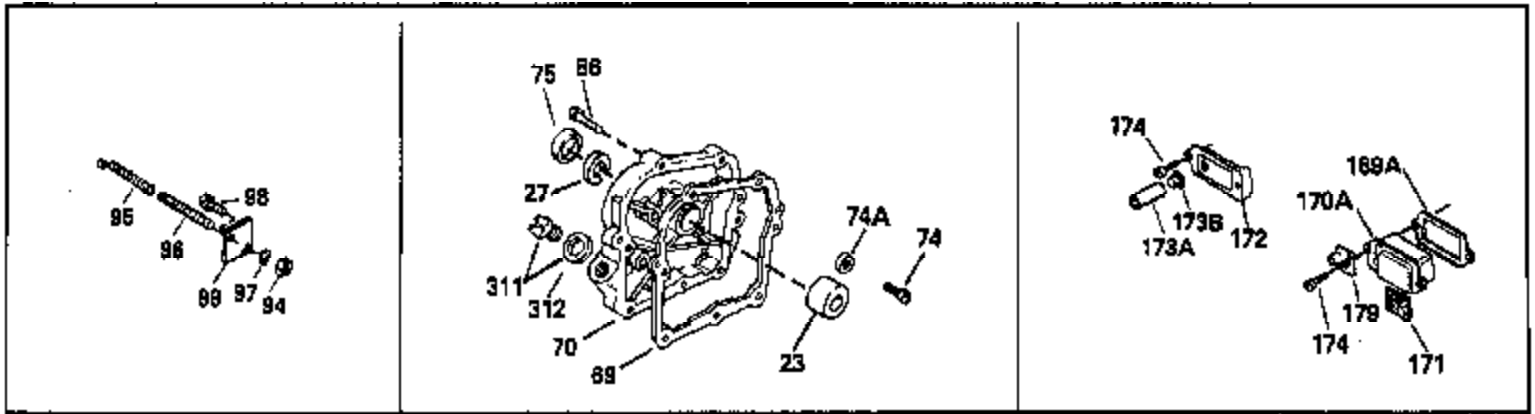

Ref #	Part Number	Qty	Description
126	32645A		Intake Valve (1/32" OS) (Incl. 151)
130	6021A		Screw, 5/16-18 x 1-1/2"
131	650694A		Screw, 5/16-18 x 2"
135	33636		Resistor Spark Plug (RJ-8C)
150	31672		Spring, Valve
151	31673		Cap, Valve spring
169	27234A		* Gasket, Breather
170	27666		Body, Breather & Valve assy.
171	31410		Element, Breather
172	34146		Cover, Breather
173	35350		Tube, Breather
174	650128		Screw, 10-24 x 1/2"
182A	650517		Screw, 1/4-20 x 13/16"
182	650517		Screw, 1/4-20 x 13/16"
184	26756		* Gasket, Carburetor
185	33669		Pipe, Intake
186	31858		Link, Throttle
200	730136A		Control Bracket (Mini Bike) (Incl. 19, 25A, 25B, 203, 204, 210 & 211)
203	31342		Spring, Compression
204	650549		Screw, 5-40 x 7/16"
210	27793		Clip, Conduit
211	28942		Screw, 10-32 x 3/8"
222	28820		Screw, 10-32 x 1/2"
223	30646		Screw, 1/4-20 x 1-3/8"
224	33673A		* Gasket, Intake pipe
260A	35585		Housing, Blower
261	29212		Screw, 1/4-28 x 7/16"
274	33670A		* Gasket, Exhaust
277	650561		Screw, 1/4-20 x 5/8"
285	34694		Cup, Starter
287A	650884		Screw, 8-32 x 1/2"
291	30705		Fuel Line (16") (40cm)
292	26460		Clamp, Fuel line
310	32969		Dipstick (Incl. 312)
313	34080		Spacer, Flywheel key
325	29443		Clip, Fuel line
327	35392		Plug, Starter
339	28212		Spacer, Tank bracket
352	33341		Extension, Baffle
353	650884		Screw, 8-32 x 1/2"
370	34346		Decal, Instruction
370A	550223		Decal, Name
379	631021		Inlet Needle, Seat & Clip Assy.
380	631703		Carburetor (Incl. 184) (Refer to Division 5, Section A, page 114 for breakdown)
390A	590642		Rewind Starter (Refer to Division 5, Section C, page 34 for breakdown)
400	33683B		* Gasket Set (Incl. items marked *)
420	730225		SAE 30, 4-Cycle Engine Oil (Quart)
421	730226		SAE 5W30, 4-Cycle Engine Oil (Quart)