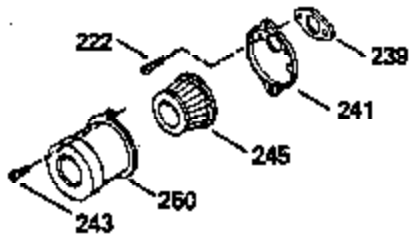

Ref #	Part Number	Qty	Description
16	31510		Lever, Governor
18	650548		Screw, 8-32 x 5/16"
70	32700A		Cover, Cylinder (Incl. 75, 80 & 311)
75	27897		Seal, Oil
86	650488		Screw, 1/4-20 x 1-1/4"
89	610961		Key, Flywheel
94	33450		Nut, 10-32 Lock
95	30342		Spring, Extension
96	30845A		Bolt, Governor spring adjusting
97	650518		Lockwasher
98	30200		Screw, 10-24 x 9/16"
99	30846		Bracket, Governor adjusting bolt
171	31410		Element, Breather
172	34146		Cover, Breather
174	650128		Screw, 10-24 x 1/2"
178	29752		Nut & Lockwasher Assy., 1/4-28
222	28820		Screw, 10-32 x 1/2"
239	27272A		* Gasket, Carburetor to air cleaner
242	31914		Bracket, Air cleaner
243	650152		Screw, 8-32 x 3/8"
245	30727		Filter, Air cleaner
250	31715		Body, Air cleaner
311	27625		Oil Fill Plug (Incl. 312)
312	29673		* Gasket, Oil plug
366	29574		Elbow, 90 degree
367	32862		Nut, Conduit
380	631923		Carburetor (Incl. 184) (Refer to Division 5, Section A, page 140 for breakdown)
415	730165		Muffler Adapter Kit (Incl.64 & 274) (As req.)