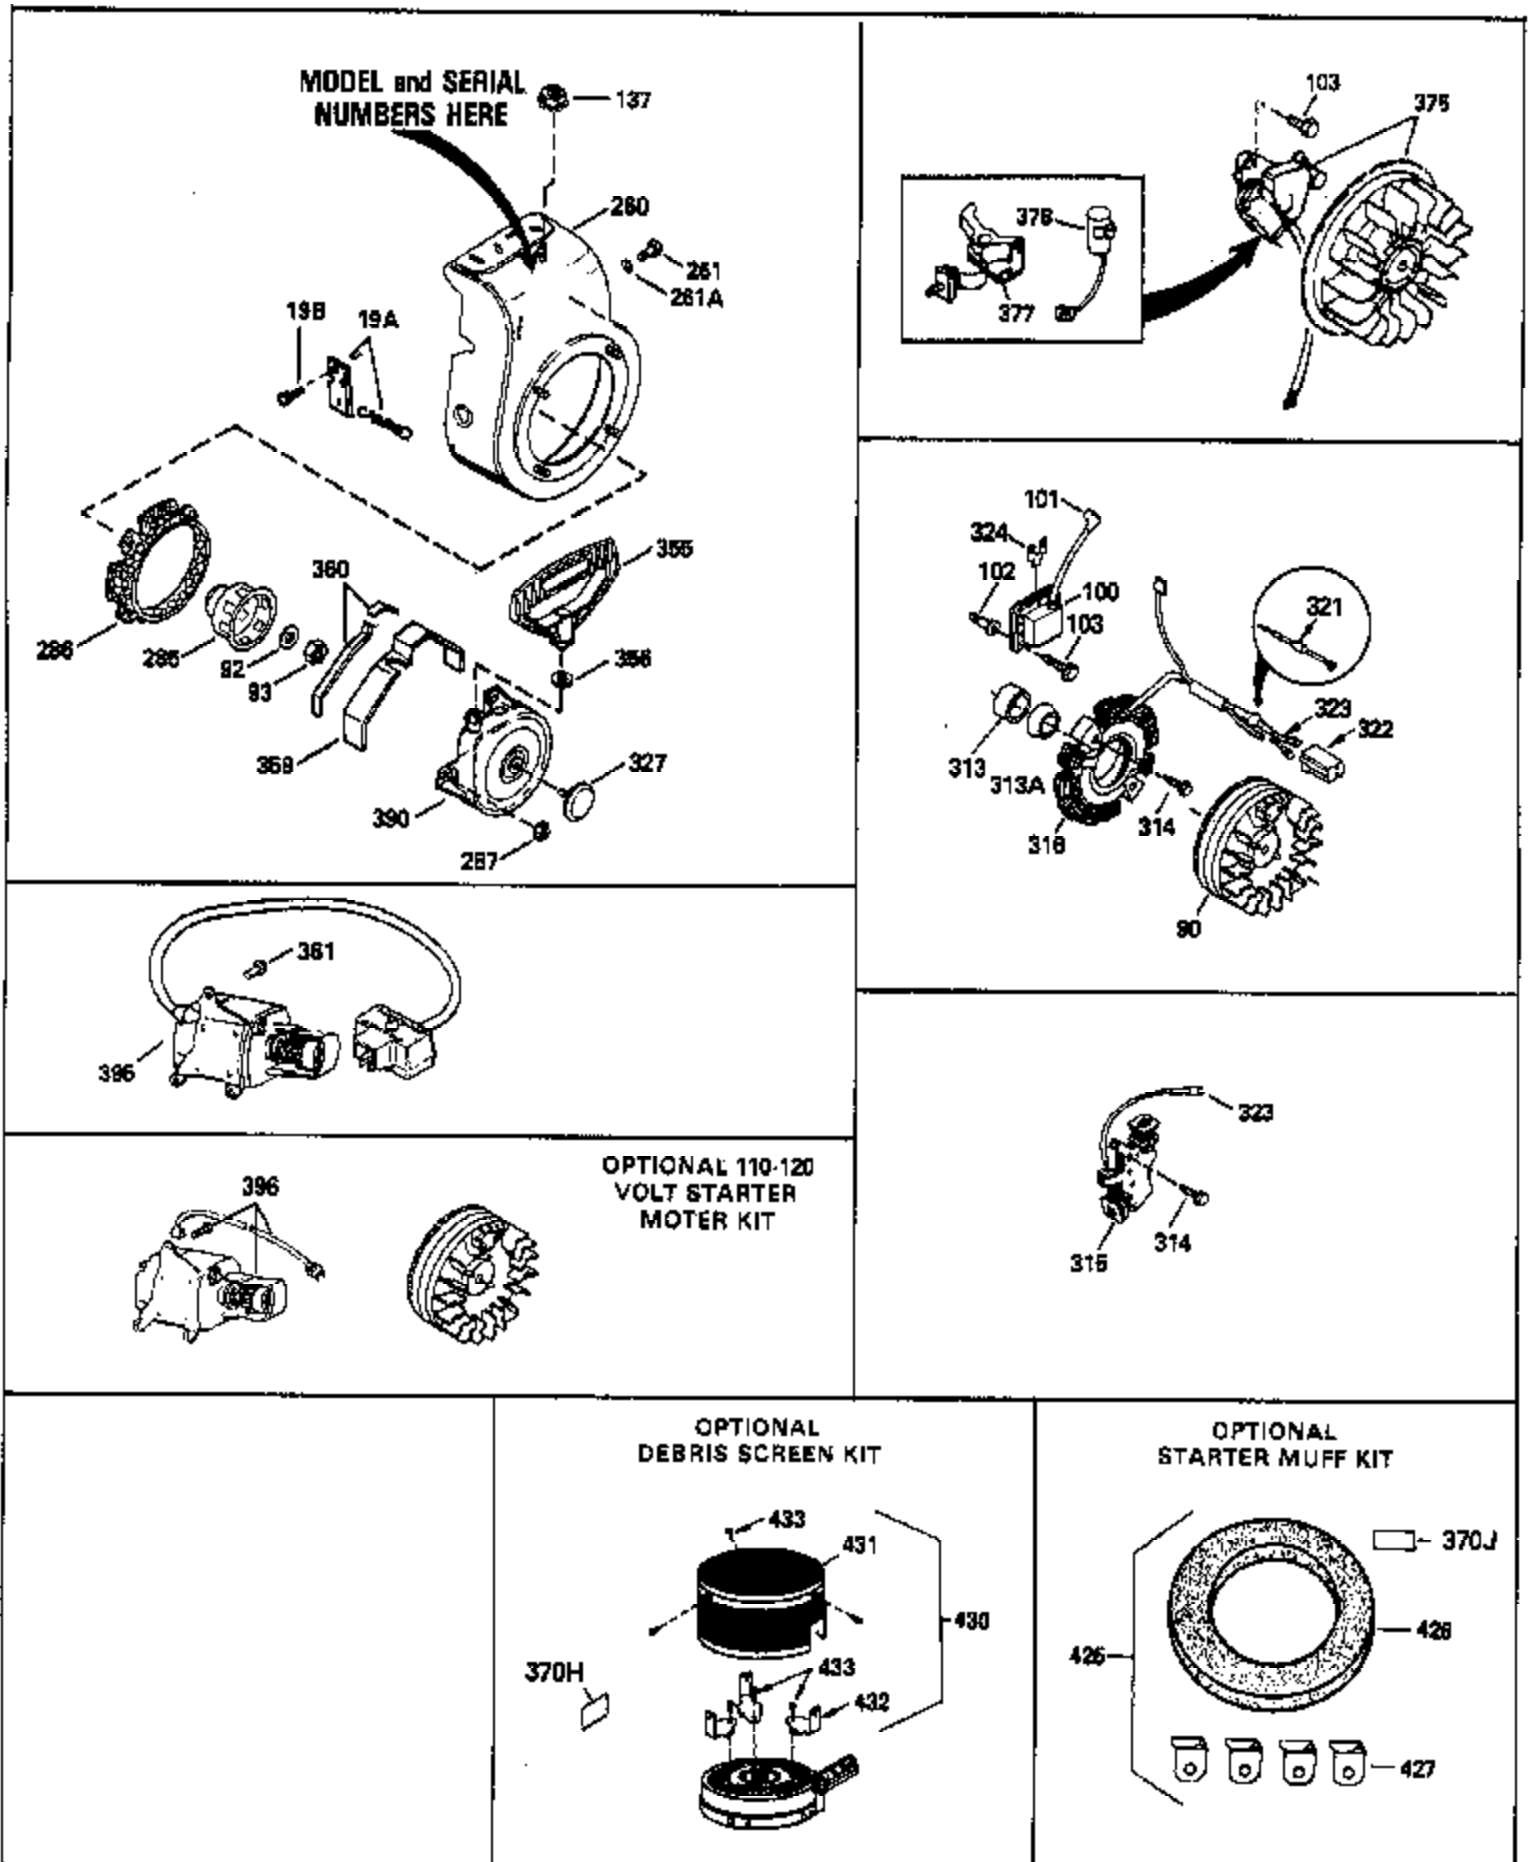

Ref #	Part Number	Qty	Description
90	611080		Flywheel
92	650815		Washer, Belleville
93	650816		Nut, Flywheel
100	34443A		Solid State Assy.
101	27276		Cover, Spark plug
102	650872		Stud, Solid state mounting
103	650814		Screw, Torx T-15, 10-24 x 1"
260	34813A		Housing, Blower
261	29212		Screw, 1/4-28 x 7/16"
261A	650168		Washer, Flat (Used on early production)
285	34694		Cup, Starter
313	34080		Spacer, Flywheel key
327	35392		Plug, Starter
370J	34870		Decal, Instruction (Optional)
370H	34387		Decal, Instruction (Optional)
396	33290D		Electric Starter Motor Kit (120 Volt) This 110-120 volt starter motor kit may have been added to this engine. It can be added only if cylinder has drilled and tapped starter mounting bosses and a ring gear flywheel. Refer to service number stamped on end cap of motor, or on decal, for identification
425	730571		Starter Muff kit (Incl. 370J, 426 & 4 27) Can be used with stamped steel starter
426	32203		Starter Air Cleaner Can be used with stamped steel starter
427	32204		Bracket, Starter air cleaner Can be used with stamped steel starter
430	730574		Debris Screen Kit (Incl.370H,431,432, 433) Can be used with E-Z pull starter
431	35596		Screen, Debris Can be used with E-Z pull starter
432	35597		Bracket, Debris screen Can be used with E-Z pull starter
433	650910		Screw, 8-32 x 1/4" Can be used with E-Z pull starter