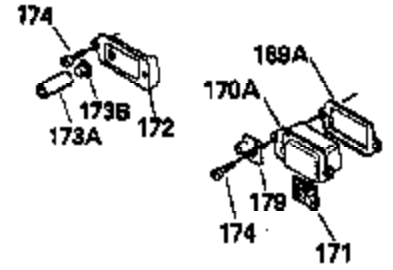

Ref #	Part Number	Qty	Description
16	31510		Lever, Governor
18	650548		Screw, 8-32 x 5/16"
70	32700A		Cover, Cylinder (Incl. 75, 80 & 311)
75	27897		Seal, Oil
86	650488		Screw, 1/4-20 x 1-1/4"
89	610961		Key, Flywheel
94	33450		Nut, 10-32 Lock
95	30342		Spring, Extension
96	30845A		Bolt, Governor spring adjusting
97	650518		Lockwasher
98	30200		Screw, 10-24 x 9/16"
99	30846		Bracket, Governor adjusting bolt
171	31410		Element, Breather
172	34146		Cover, Breather
174	650128		Screw, 10-24 x 1/2"
178	29752		Nut & Lockwasher Assy., 1/4-28
222	28820		Screw, 10-32 x 1/2"
239	27272A		* Gasket, Carburetor to air cleaner
242	31914		Bracket, Air cleaner
243	650152		Screw, 8-32 x 3/8"
245	30727		Filter, Air cleaner
250	31715		Body, Air cleaner
311	27625		Oil Fill Plug (Incl. 312)
312	29673		* Gasket, Oil plug
366	29574		Elbow, 90 degree
367	32862		Nut, Conduit
380	631923		Carburetor (Incl. 184) (Refer to Division 5, Section A, page 140 for breakdown)
415	730165		Muffler Adapter Kit (Incl.64 & 274) (As req.)