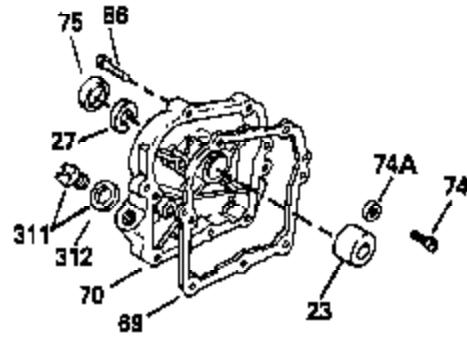

Ref #	Part Number	Qty	Description
16	31510		Lever, Governor
18	650548		Screw, 8-32 x 5/16"
70	32700A		Cover, Cylinder (Incl. 75, 80 & 311)
75	27897		Seal, Oil
86	650488		Screw, 1/4-20 x 1-1/4"
89	610961		Key, Flywheel
94	33450		Nut, 10-32 Lock
95	30342		Spring, Extension
96	30845A		Bolt, Governor spring adjusting
97	650518		Lockwasher
98	30200		Screw, 10-24 x 9/16"
99	30846		Bracket, Governor adjusting bolt
171	31410		Element, Breather
172	34146		Cover, Breather
174	650128		Screw, 10-24 x 1/2"
178	29752		Nut & Lockwasher Assy., 1/4-28
222	28820		Screw, 10-32 x 1/2"
239	27272A		* Gasket, Carburetor to air cleaner
242	31914		Bracket, Air cleaner
243	650152		Screw, 8-32 x 3/8"
245	30727		Filter, Air cleaner
250	31715		Body, Air cleaner
311	27625		Oil Fill Plug (Incl. 312)
312	29673		* Gasket, Oil plug
366	29574		Elbow, 90 degree
367	32862		Nut, Conduit
380	631923		Carburetor (Incl. 184) (Refer to Division 5, Section A, page 140 for breakdown)
415	730165		Muffler Adapter Kit (Incl.64 & 274) (As req.)