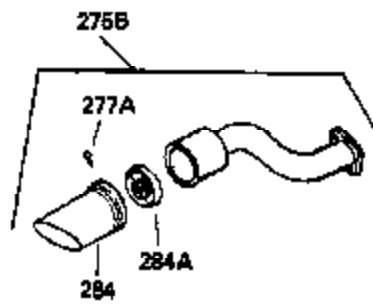

Ref #	Part Number	Qty	Description
16	31510		Lever, Governor
18	650548		Screw, 8-32 x 5/16"
70	32700A		Cover, Cylinder (Incl. 75, 80 & 311)
75	27897		Seal, Oil
86	650488		Screw, 1/4-20 x 1-1/4"
89	610961		Key, Flywheel
94	33450		Nut, 10-32 Lock
95	30342		Spring, Extension
96	30845A		Bolt, Governor spring adjusting
97	650518		Lockwasher
98	30200		Screw, 10-24 x 9/16"
99	30846		Bracket, Governor adjusting bolt
171	31410		Element, Breather
172	34146		Cover, Breather
174	650128		Screw, 10-24 x 1/2"
178	29752		Nut & Lockwasher Assy., 1/4-28
222	28820		Screw, 10-32 x 1/2"
239	27272A		* Gasket, Carburetor to air cleaner
242	31914		Bracket, Air cleaner
243	650152		Screw, 8-32 x 3/8"
245	30727		Filter, Air cleaner
250	31715		Body, Air cleaner
311	27625		Oil Fill Plug (Incl. 312)
312	29673		* Gasket, Oil plug
366	29574		Elbow, 90 degree
367	32862		Nut, Conduit
380	631923		Carburetor (Incl. 184) (Refer to Division 5, Section A, page 140 for breakdown)
415	730165		Muffler Adapter Kit (Incl.64 & 274) (As req.)