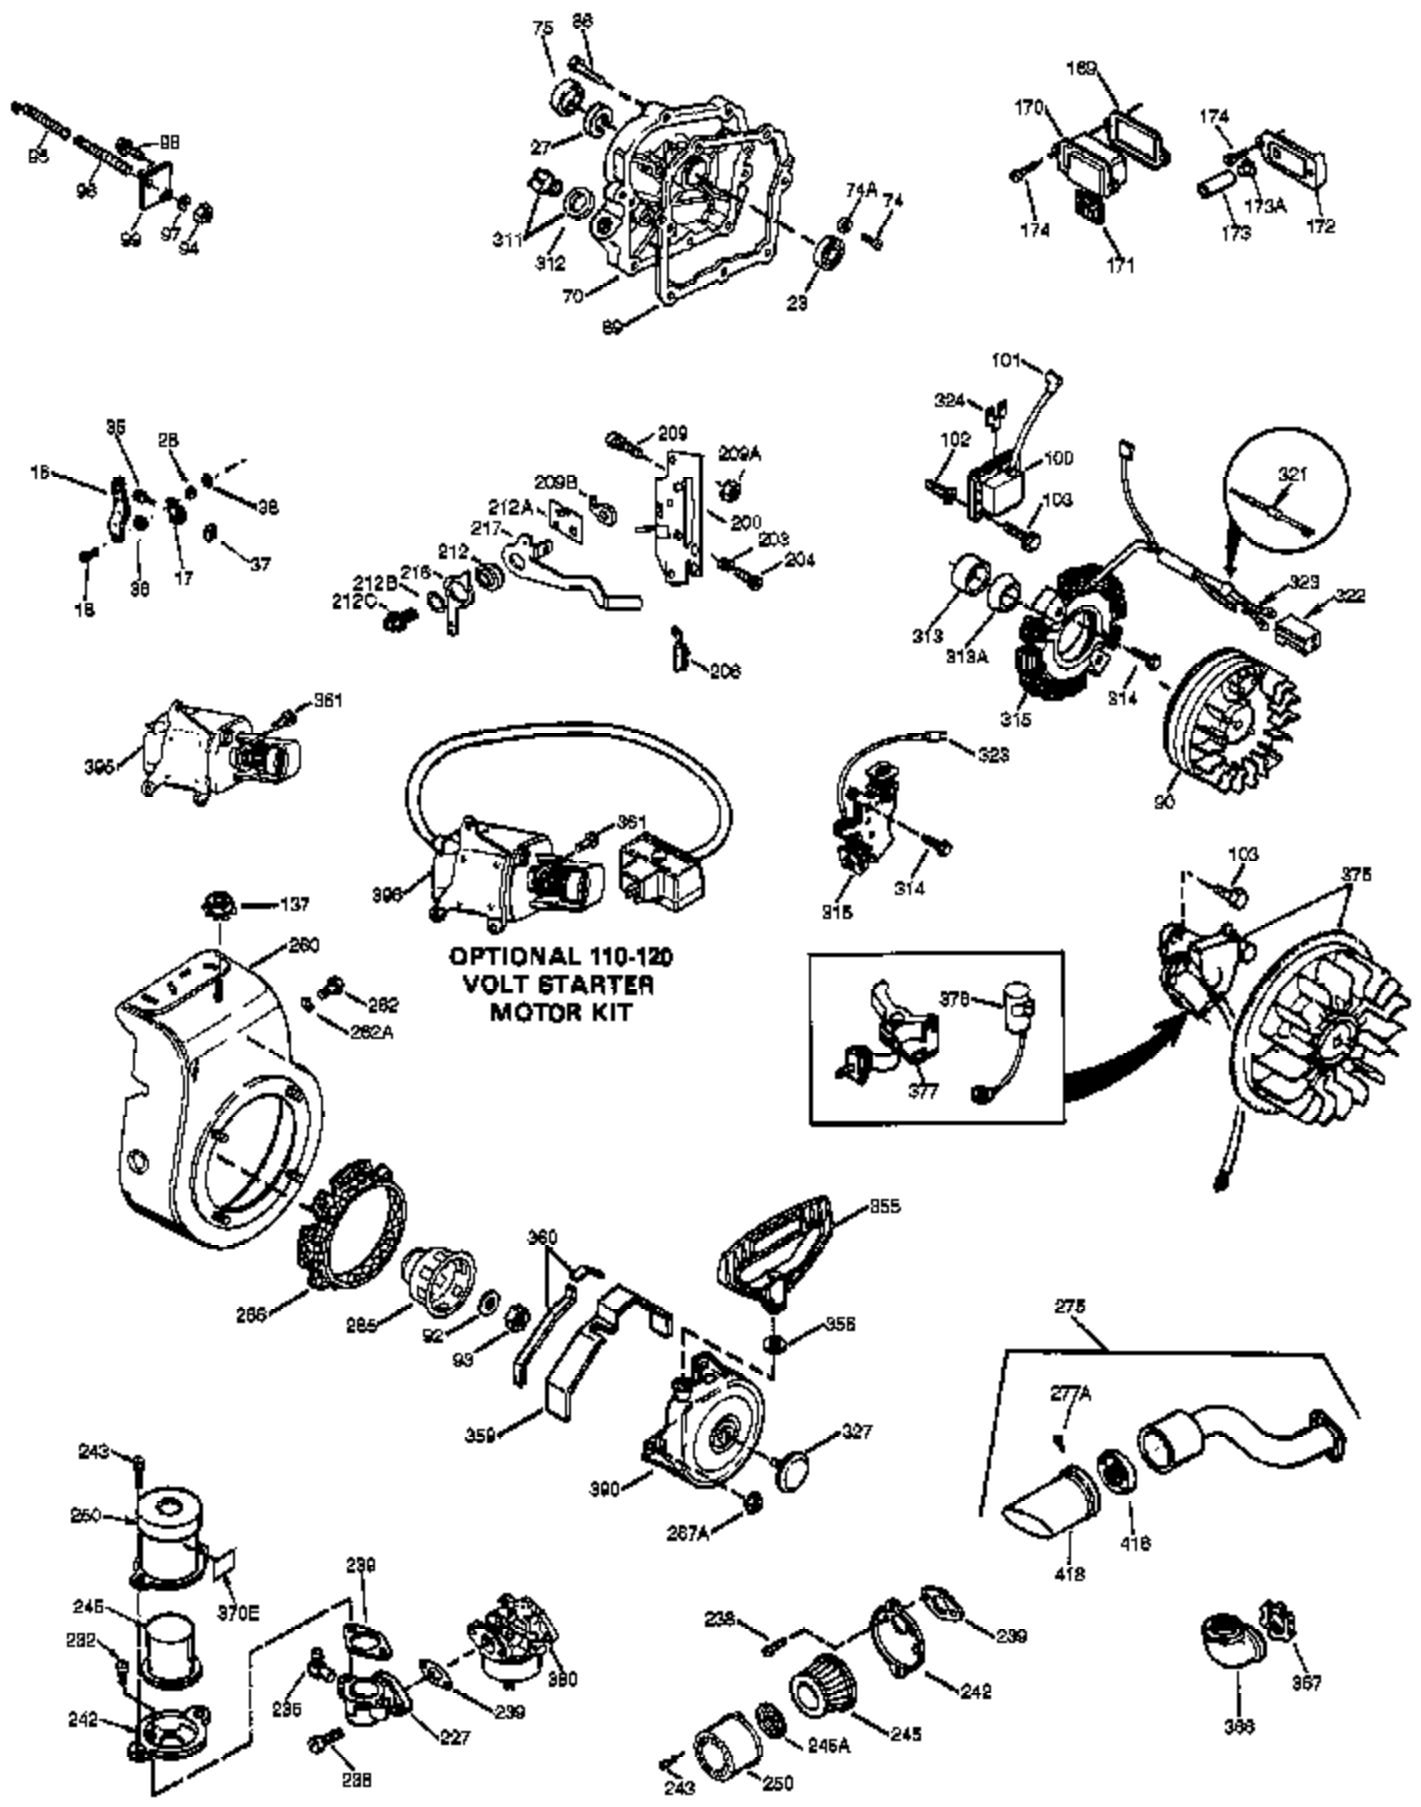

Ref #	Part Number	Qty	Description
16	31510	1	Governor Lever
17	31335	1	Governor Lever Clamp
18	650548	1	Screw, 8-32 x 5/16"
69	27677A	1	* Cylinder Cover Gasket
70	32700B	1	Cylinder Cover (Incl. 75 thru 86, 311 & 312)
75	27897	1	Oil Seal
86	650488	7	Screw, 1/4-20 x 1-1/4"
90	611080	1	Flywheel
92	650815	1	Belleville Washer
93	650816	1	Flywheel Nut
94	33450	1	Lock Nut
95	30342	1	Extension Spring
96	30845A	1	R.P.M. Adjusting Bolt
97	650518	1	Lock Washer
98	30200	1	Screw, 10-24 x 9/16"
99	30846	1	R.P.M. Adjusting Bracket
100	34443A	1	Solid State Ignition
101	27276	1	Spark Plug Cover
102	650872	2	Solid State Mounting Stud
103	650814	2	Screw, Torx T-15, 10-24 x 1"
129	650818	1	Screw, 5/16-18 x 1-1/2"
131	650694A	4	Screw, 5/16-18 x 2"
169	27234A	2	* Valve Cover Gasket
170	27666	1	Breather Body
171	31410	1	Breather Element
172	34146	1	Valve Cover
173	35350	1	Breather Tube
174	30200	2	Screw, 10-24 x 9/16"
238	650152	2	Screw, 8-32 x 3/8"
239	27272A	1	* Air Cleaner Gasket
242	31914	1	Air Cleaner Base
243	28820	2	Screw, 10-32 x 1/2"
245	30727	1	Air Cleaner Filter
250	31715	1	Air Cleaner Cover
261	29212	2	Screw, 1/4-28 x 7/16"
285	34694	1	Starter Cup
290	30705	1	Fuel Line
298	650665	2	Screw, 1/4-15 x 7/8"
311	27625	1	Oil Fill Plug (Incl. 312)
312	29673	1	* Oil Fill Plug Gasket
313	34080	1	Spacer
327	35392	1	Starter Plug
380	631923	1	Carburetor (Incl. 184)
390	590688	1	Rewind Starter