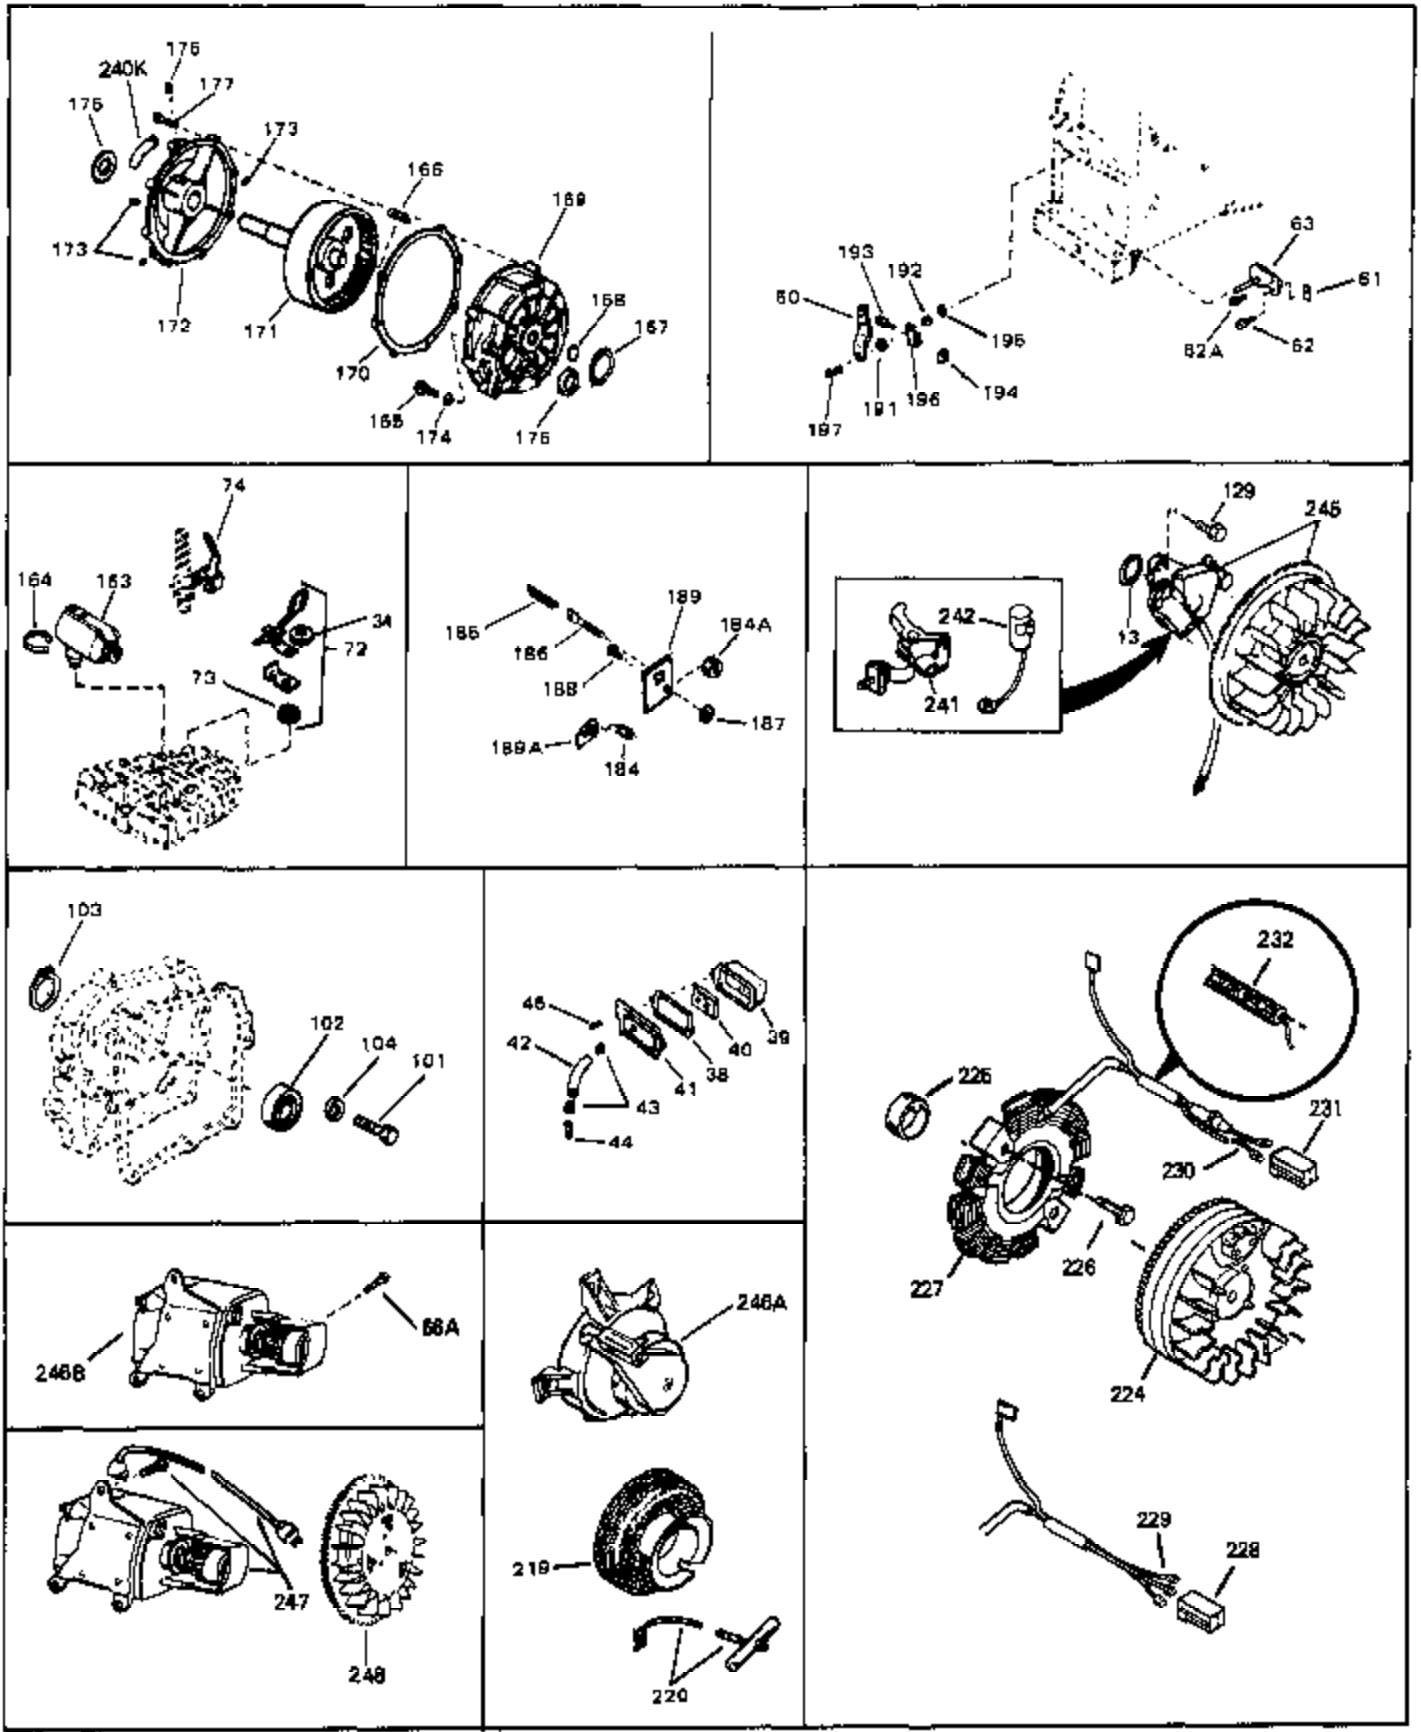

Ref #	Part Number	Qty	Description
205	30322	0	Nut & Lockwasher
206	650549	0	Screw
206	650688	0	Screw, Hex hd., 10-32 x 1-5/16" (Drilled
207	31342	0	Spring, Compression
207	32924	0	Spring, Compression
211	31426	0	Spring, Extension
212	32410	0	Knob, Speed control
213	650815	0	Washer, Belleville
214	650607	0	Nut, Flywheel
215	32576	0	Seal, Snow guard
216	34127	0	Guard, Starter
217	33668	0	Screen, Starter
218	33667	0	Cup, Starter
240E	34434	0	Decal, Speed control
240	34346	0	Decal, Instruction
240C	34130	0	Decal, "Choke"
240A	34170	0	Decal, Instruction
243	631021	0	Inlet Needle, Seat & Clip Assy.
244	631916	0	Carburetor
246	590473	0	Starter, Rewind
249	33683	0	Gasket Set