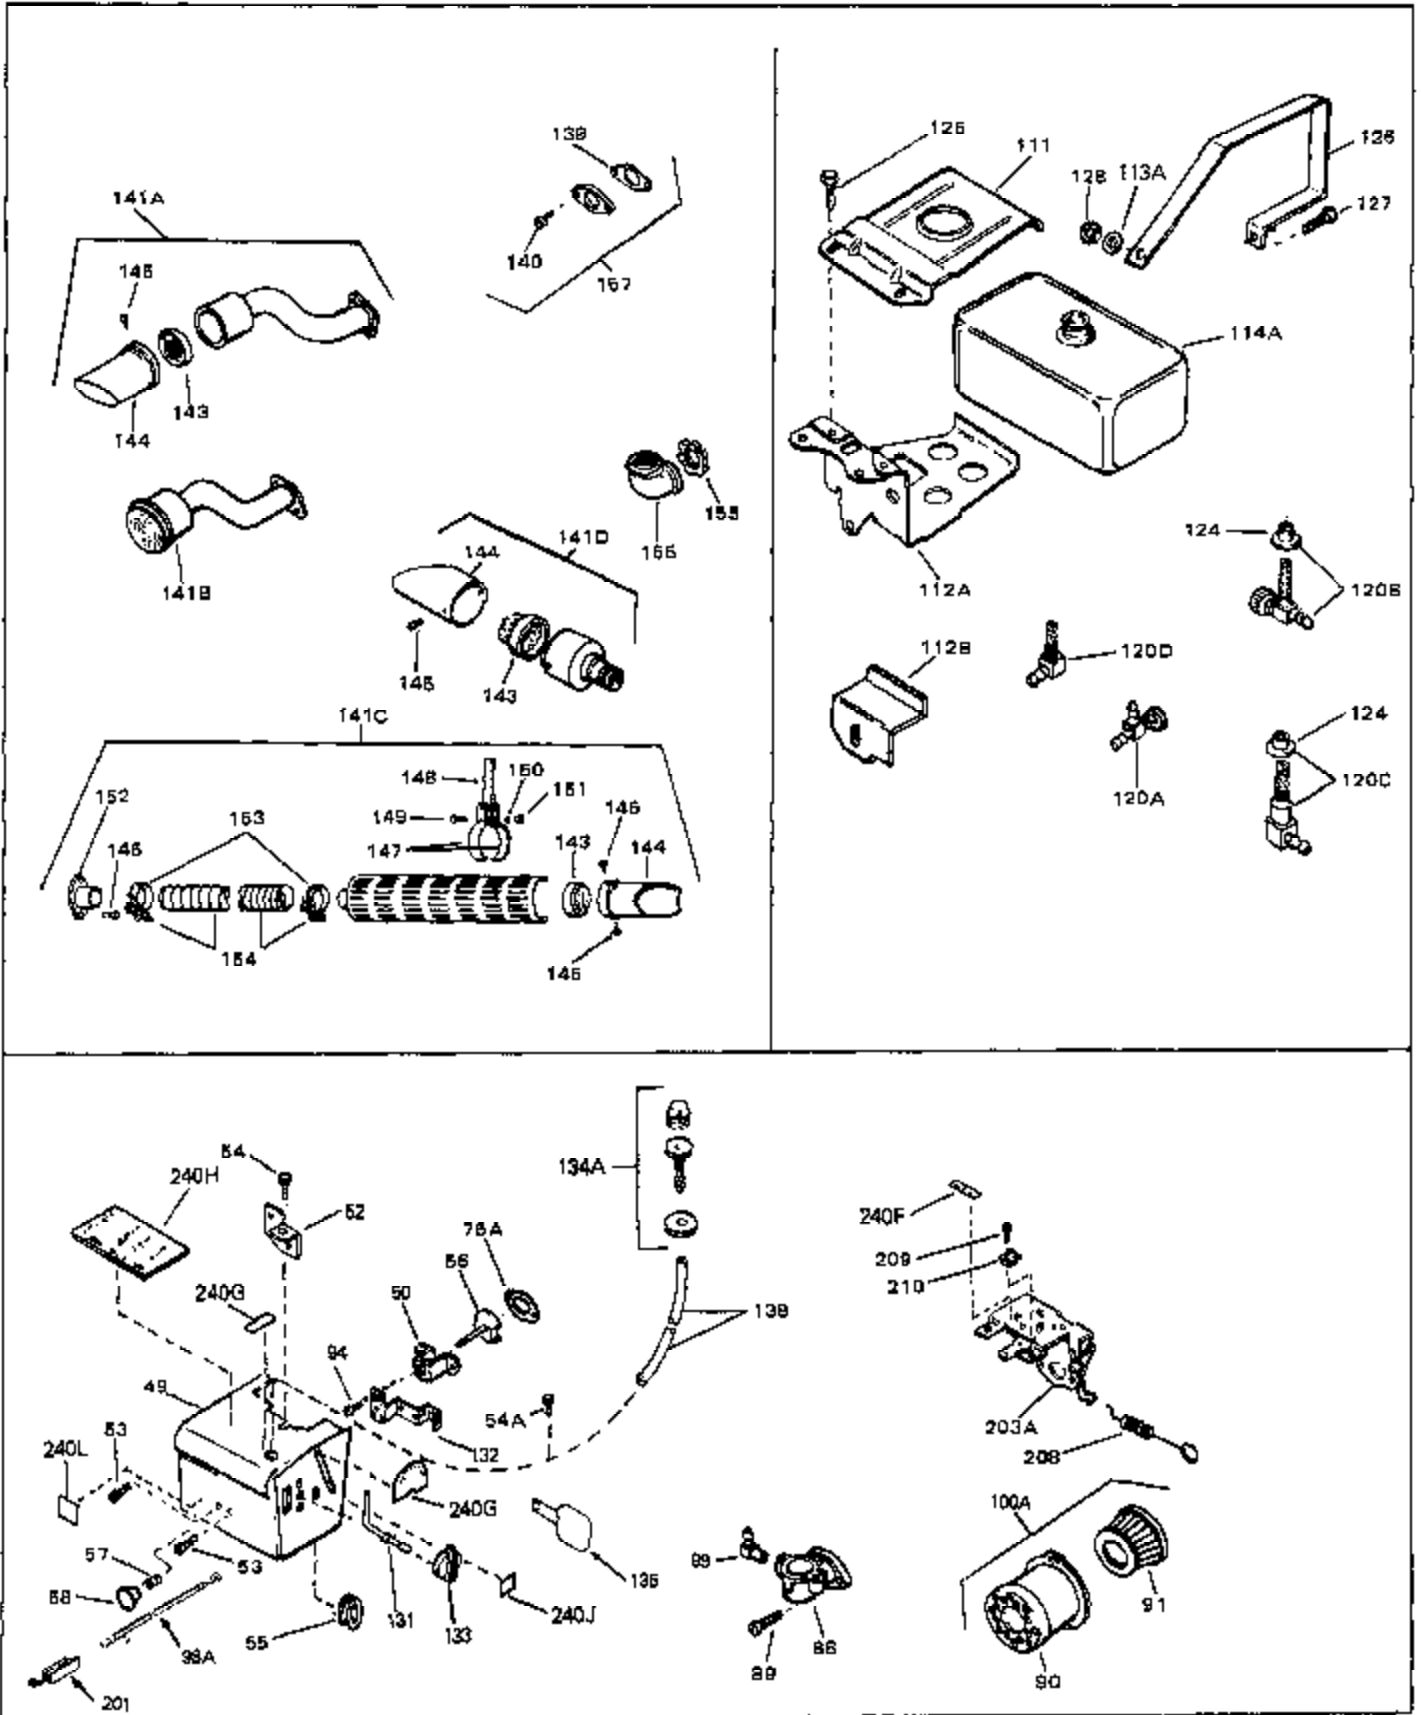

Ref #	Part Number	Qty	Description
49	34134	0	Cover, Carburetor
50	32398	0	Bracket, Choke
52	33333	0	Bracket, Carburetor cover
53	650257	0	Screw, Pan hd. Sems, 8-32 x 5/16
54	650735	0	Screw
55	34213	0	Grommet, Carburetor cover
94	28820	0	Screw
100A	730164	0	Cleaner Assy., Air (Paper)
113A	650675	0	Washer, Flat
120A	32961	0	Valve, Fuel shut-off
134A	32182A	0	Primer Assy.
138	32180C	0	Line, Primer
139	33670	0	Gasket, Muffler
140	30063	0	Screw
140	650327	0	Screw, Fil slotted hd. Sems, 114-20 x 2-1/2
141D	391026	0	Muffler
157	730165	0	Muffler, Adapter Kit
201	610973	0	Terminal Assy.
203A	34123	0	Bracket, Speed control
208	34125	0	Control, Choke
209	28942	0	Screw
210	27793	0	Clip, Conduit
240G	34417	0	Decal, "Primer" (Bilingual)
240L	34416	0	Decal, Instruction (Bilingual)
240L	34419	0	Decal, Instruction (Bilingual)
240J	34414	0	Decal, "Warning" (Bilingual)
240J	34415	0	Decal, Choke (Bilingual)