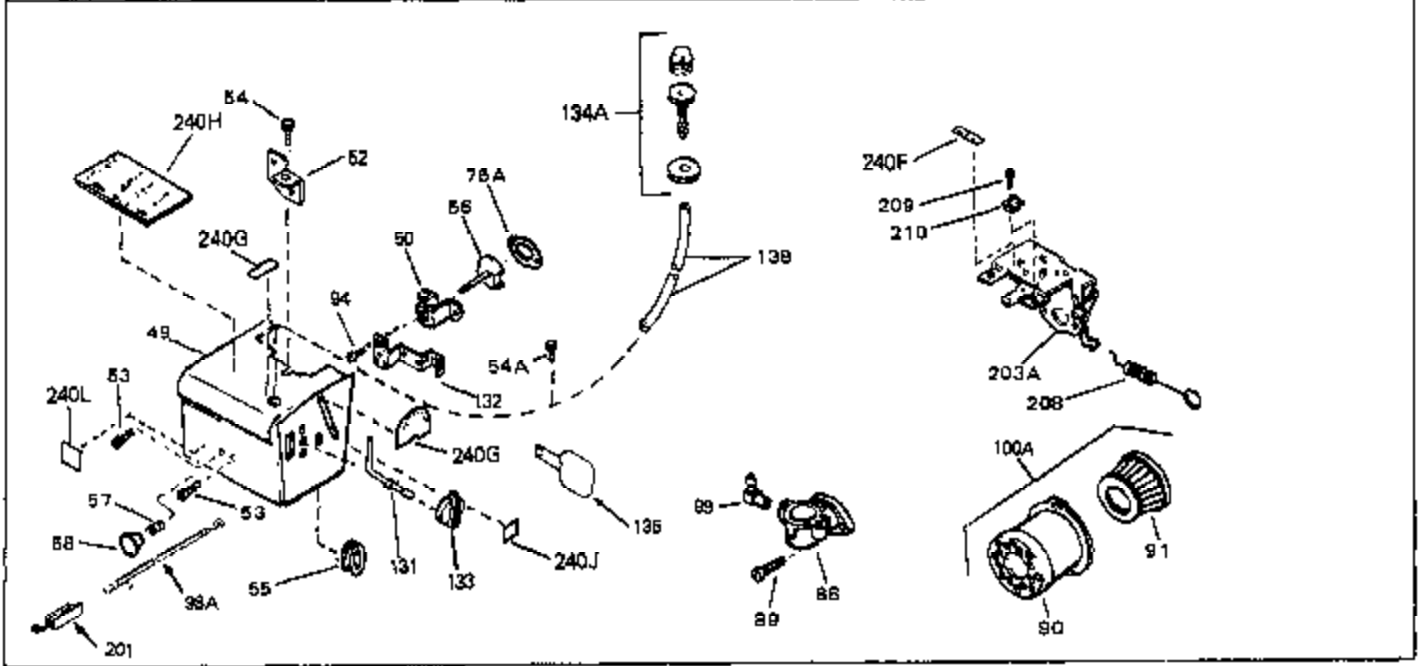

Ref #	Part Number	Qty	Description
49	34134	0	Cover, Carburetor
50	32398	0	Bracket, Choke
52	33333	0	Bracket, Carburetor cover
53	650257	0	Screw, Pan hd. Sems, 8-32 x 5/16
54	650735	0	Screw
55	34213	0	Grommet, Carburetor cover
94	28820	0	Screw
100A	730164	0	Cleaner Assy., Air (Paper)
111	34183A	0	Plate, Fuel tank mounting
112B	34182	0	Bracket, Lower fuel tank mounting
113A	650675	0	Washer, Flat
134A	32182A	0	Primer Assy.
138	32180C	0	Line, Primer
139	33670	0	Gasket, Muffler
140	30063	0	Screw
140	650327	0	Screw, Fil slotted hd. Sems, 114-20 x 2-1/2
141D	391026	0	Muffler
157	730165	0	Muffler, Adapter Kit
201	610973	0	Terminal Assy.
203A	34123	0	Bracket, Speed control
208	34125	0	Control, Choke
209	28942	0	Screw
210	27793	0	Clip, Conduit
240G	34417	0	Decal, "Primer" (Bilingual)
240L	34416	0	Decal, Instruction (Bilingual)
240L	34419	0	Decal, Instruction (Bilingual)
240J	34414	0	Decal, "Warning" (Bilingual)
240J	34415	0	Decal, Choke (Bilingual)