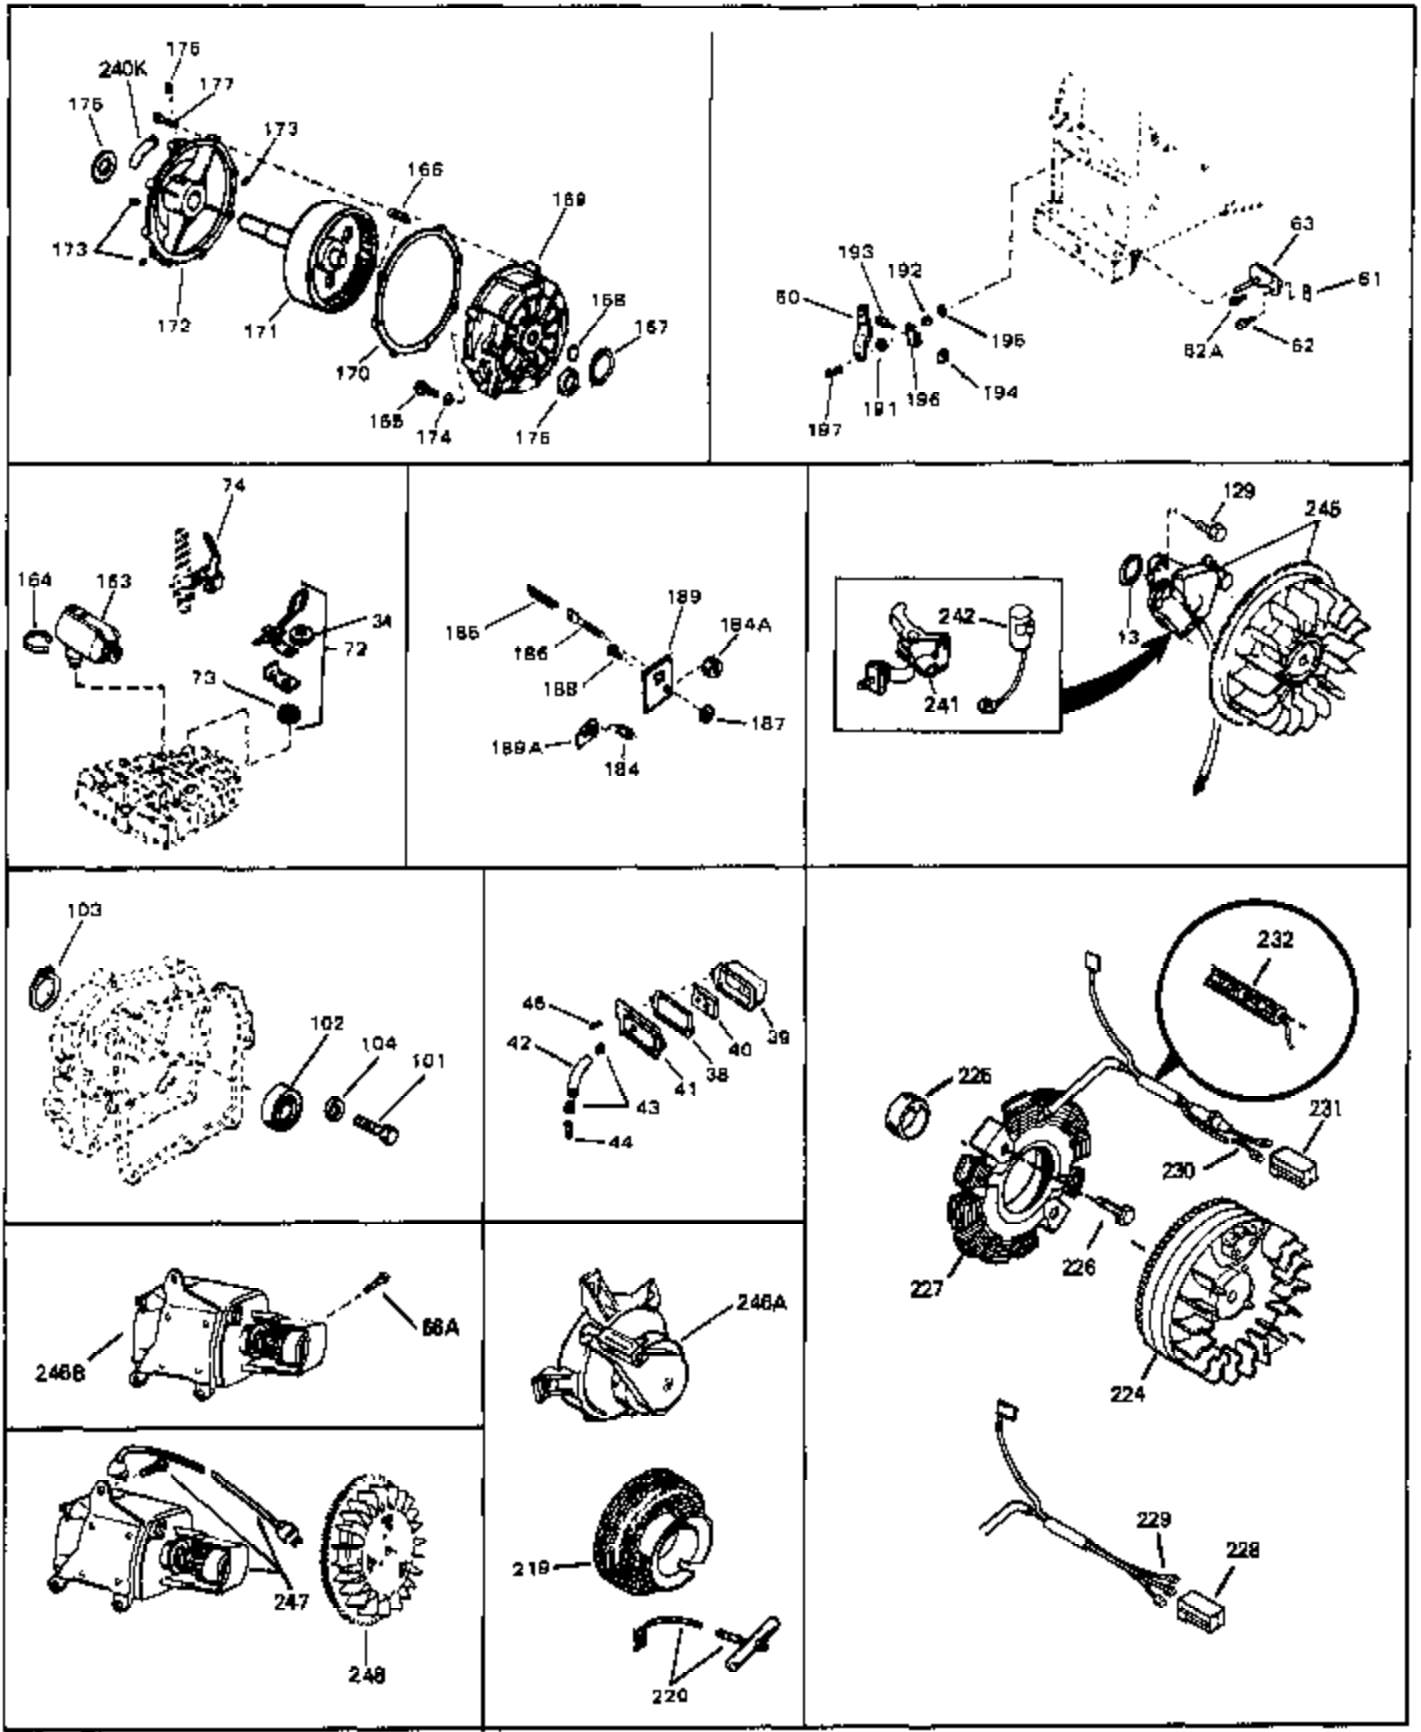

Ref #	Part Number	Qty	Description
205	30322	0	Nut & Lockwasher
206	650549	0	Screw
206	650688	0	Screw, Hex hd., 10-32 x 1-5/16" (Drilled
207	31342	0	Spring, Compression
207	32924	0	Spring, Compression
209	28942	0	Screw
210	27793	0	Clip, Conduit
211	31426	0	Spring, Extension
213	650815	0	Washer, Belleville
214	650607	0	Nut, Flywheel
215	32576	0	Seal, Snow guard
216	31680	0	Guard, Starter
217	33668	0	Screen, Starter
218	33667	0	Cup, Starter
240A	550223	0	Decal, Name
243	631021	0	Inlet Needle, Seat & Clip Assy.
244	631916	0	Carburetor
246	590473	0	Starter, Rewind
249	33683	0	Gasket Set