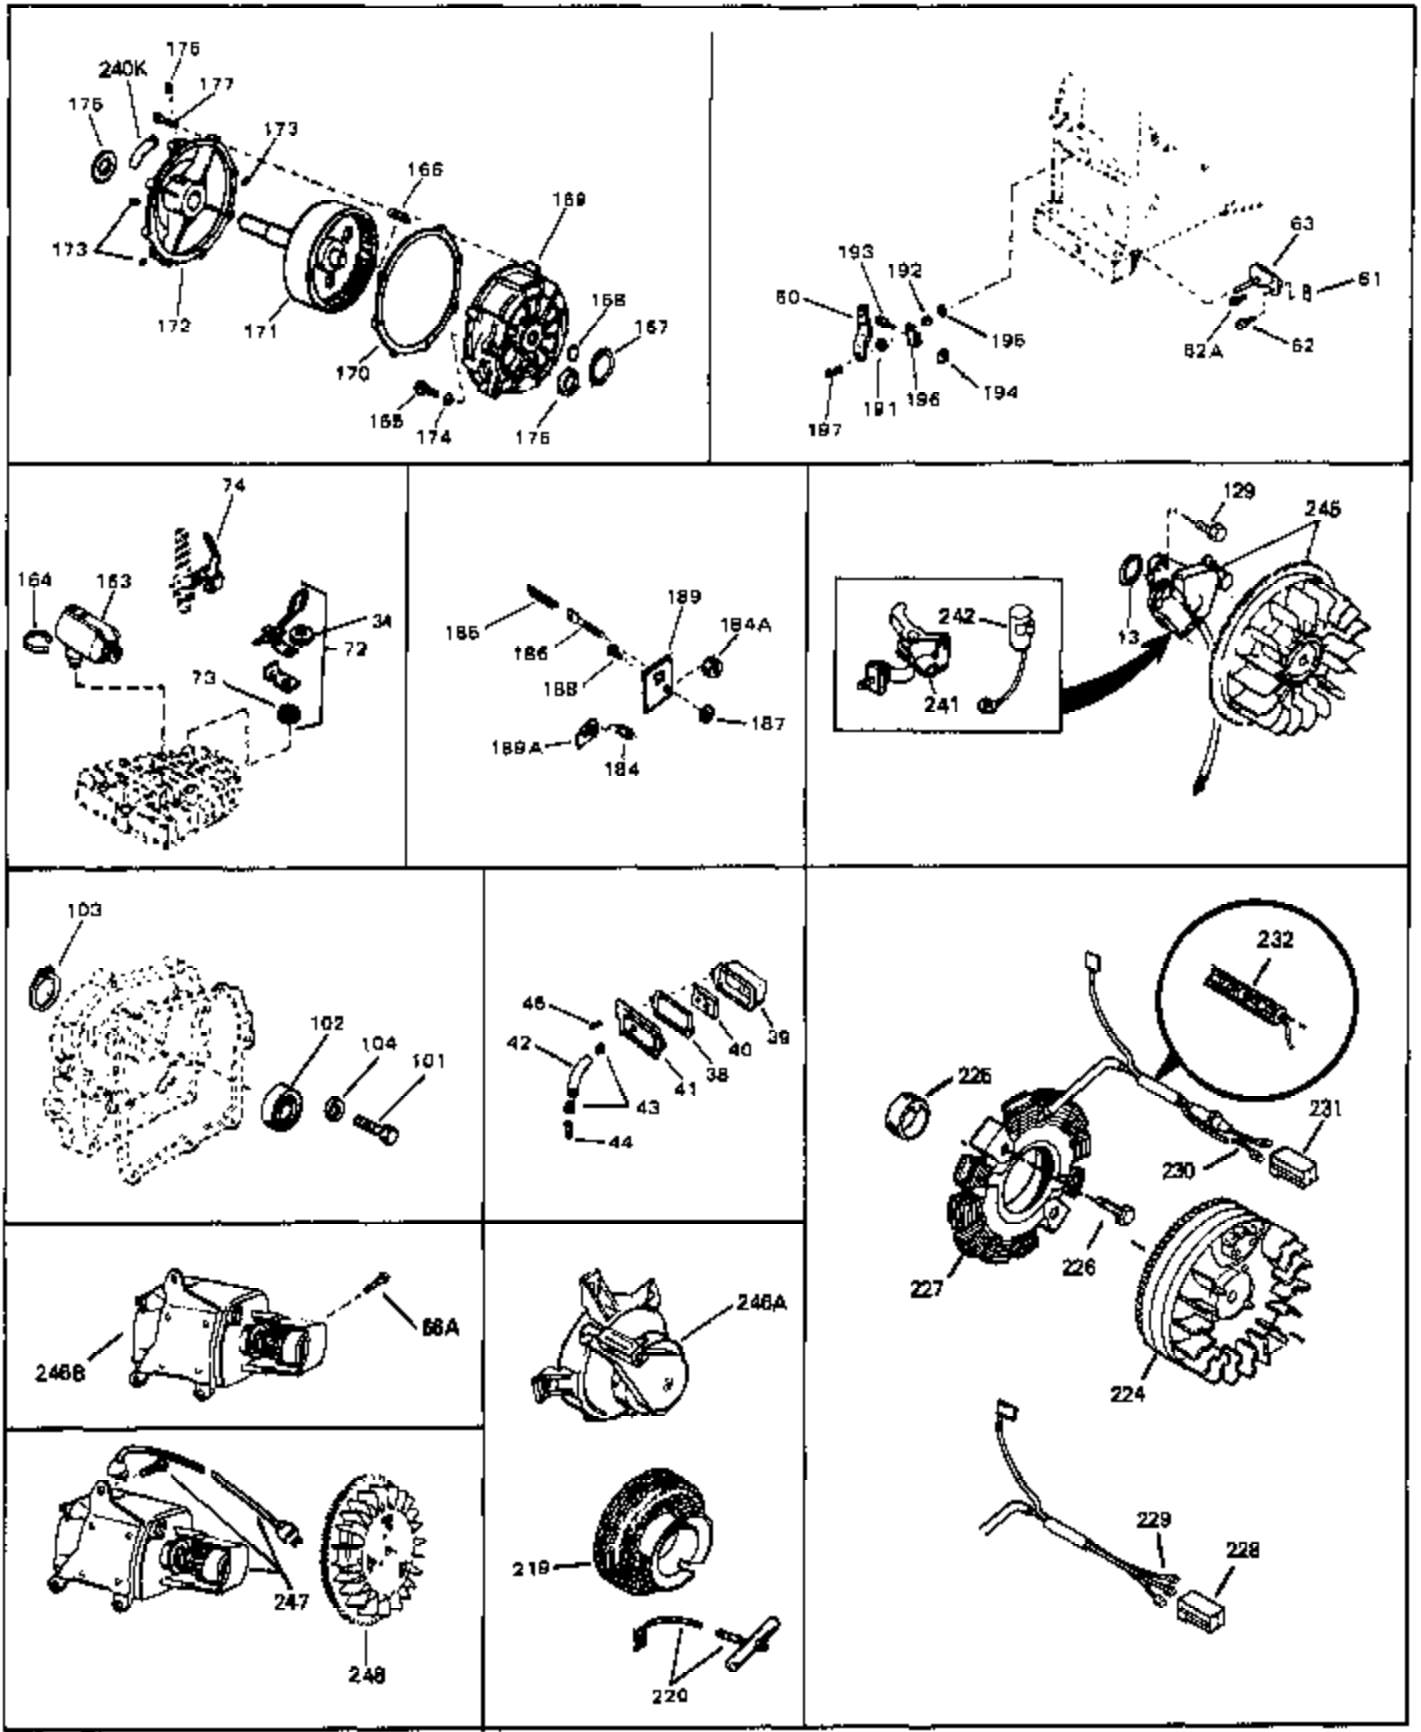

Ref #	Part Number	Qty	Description
205	30322	0	Nut & Lockwasher
206	650549	0	Screw
206	650688	0	Screw, Hex hd., 10-32 x 1-5/16" (Drilled
207	31342	0	Spring, Compression
207	32924	0	Spring, Compression
209	28942	0	Screw
210	27793	0	Clip, Conduit
211	31426	0	Spring, Extension
213	650815	0	Washer, Belleville
214	650607	0	Nut, Flywheel
215	32576	0	Seal, Snow guard
216	34127	0	Guard, Starter
217	33668	0	Screen, Starter
218	33667	0	Cup, Starter
240	34346	0	Decal, Instruction
240C	34130	0	Decal, "Choke"
240A	550223	0	Decal, Name
243	631021	0	Inlet Needle, Seat & Clip Assy.
244	631916	0	Carburetor
246	590473	0	Starter, Rewind
249	33683	0	Gasket Set