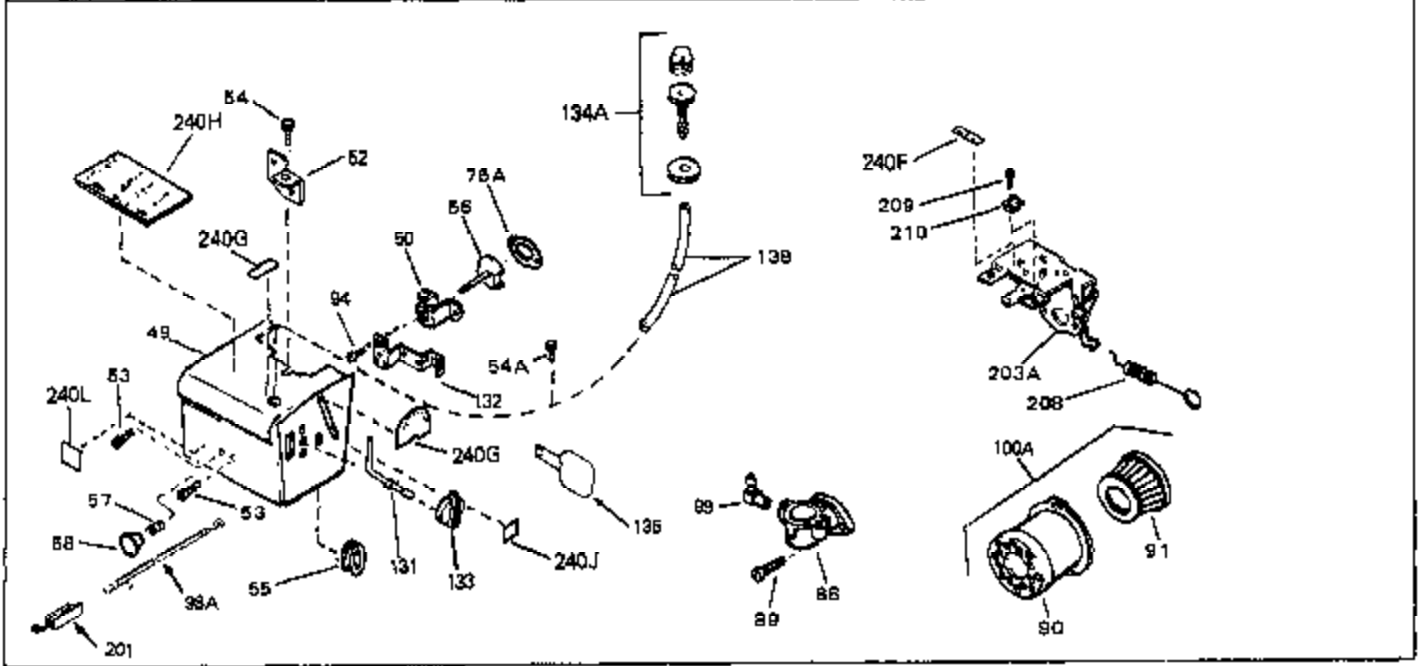

Ref #	Part Number	Qty	Description
49	34134	0	Cover, Carburetor
50	32398	0	Bracket, Choke
52	33333	0	Bracket, Carburetor cover
53	650257	0	Screw, Pan hd. Sems, 8-32 x 5/16
54	650735	0	Screw
55	34213	0	Grommet, Carburetor cover
94	28820	0	Screw
100A	730164	0	Cleaner Assy., Air (Paper)
113A	650675	0	Washer, Flat
120A	32961	0	Valve, Fuel shut-off
134A	32182A	0	Primer Assy.
138	32180C	0	Line, Primer
139	33670	0	Gasket, Muffler
140	30063	0	Screw
140	650327	0	Screw, Fil slotted hd. Sems, 114-20 x 2-1/2
141D	391026	0	Muffler
157	730165	0	Muffler, Adapter Kit
201	610973	0	Terminal Assy.
203A	34123	0	Bracket, Speed control
208	34125	0	Control, Choke
209	28942	0	Screw
210	27793	0	Clip, Conduit
240J	34414	0	Decal, "Warning" (Bilingual)
240G	34144	0	Decal, "Primer" (Bilingual)
240G	34589	0	Decal, Choke