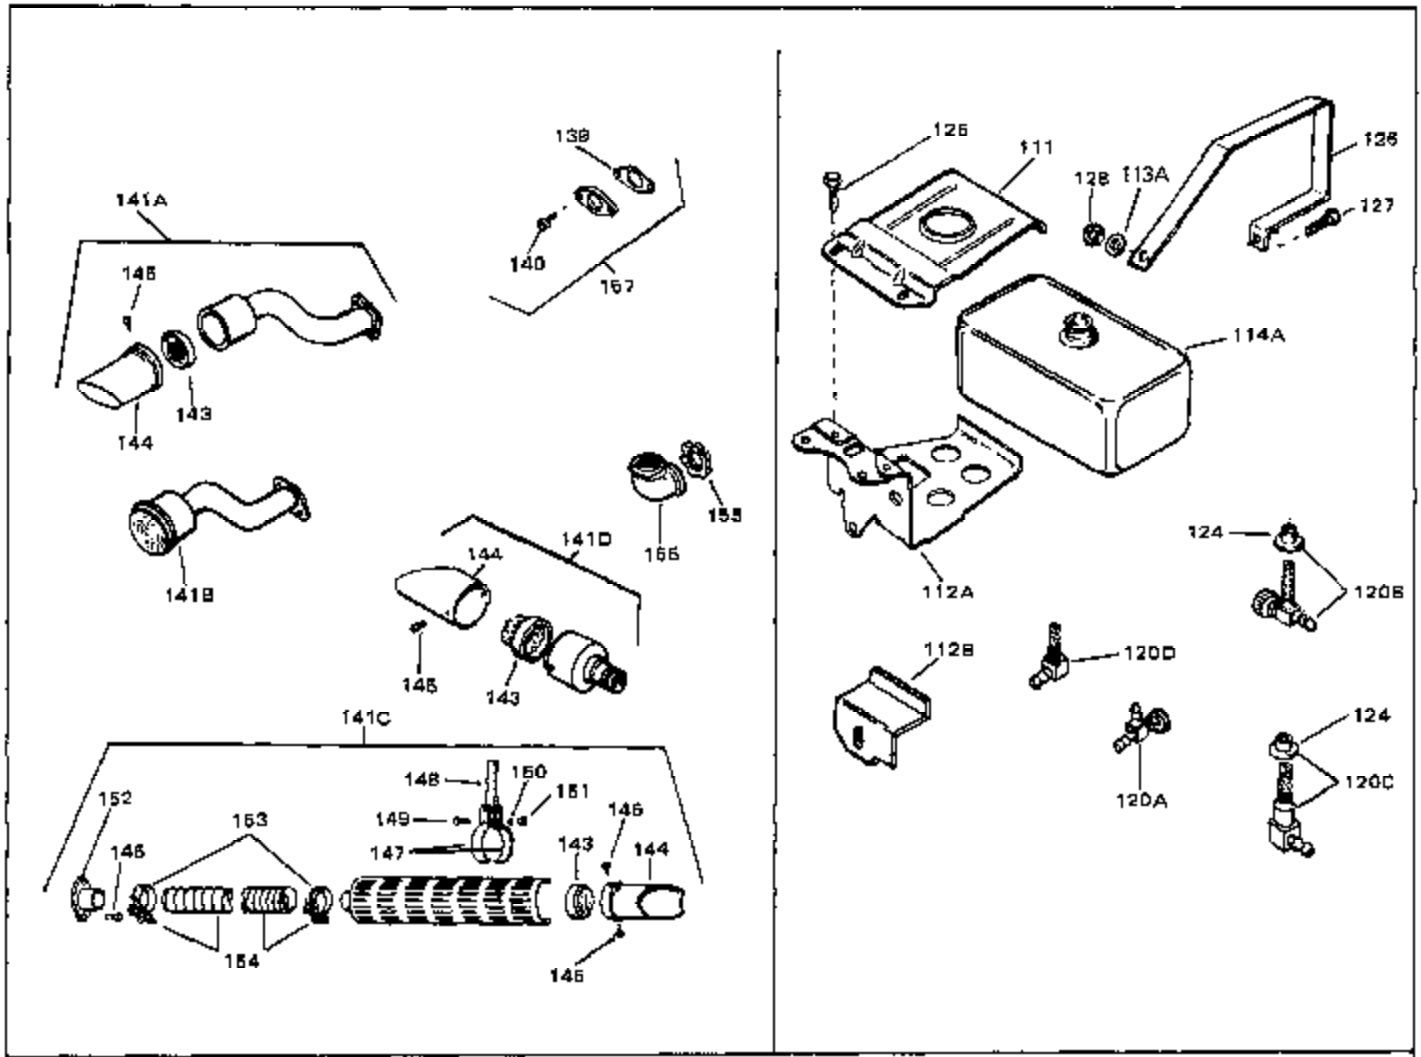

Ref #	Part Number	Qty	Description
49	34134	0	Cover, Carburetor
50	32398	0	Bracket, Choke
52	33333	0	Bracket, Carburetor cover
53	650257	0	Screw, Pan hd. Sems, 8-32 x 5/16
54	650735	0	Screw
55	34213	0	Grommet, Carburetor cover
94	28820	0	Screw
100A	730164	0	Cleaner Assy., Air (Paper)
113A	650675	0	Washer, Flat
120A	32961	0	Valve, Fuel shut-off
134A	32182A	0	Primer Assy.
138	32180C	0	Line, Primer
139	33670	0	Gasket, Muffler
140	30063	0	Screw
140	650327	0	Screw, Fil slotted hd. Sems, 114-20 x 2-1/2
141D	391026	0	Muffler
157	730165	0	Muffler, Adapter Kit
201	610973	0	Terminal Assy.
203A	34123	0	Bracket, Speed control
208	34125	0	Control, Choke
209	28942	0	Screw
210	27793	0	Clip, Conduit
240J	34414	0	Decal, "Warning" (Bilingual)
240G	34144	0	Decal, "Primer" (Bilingual)
240G	34589	0	Decal, Choke