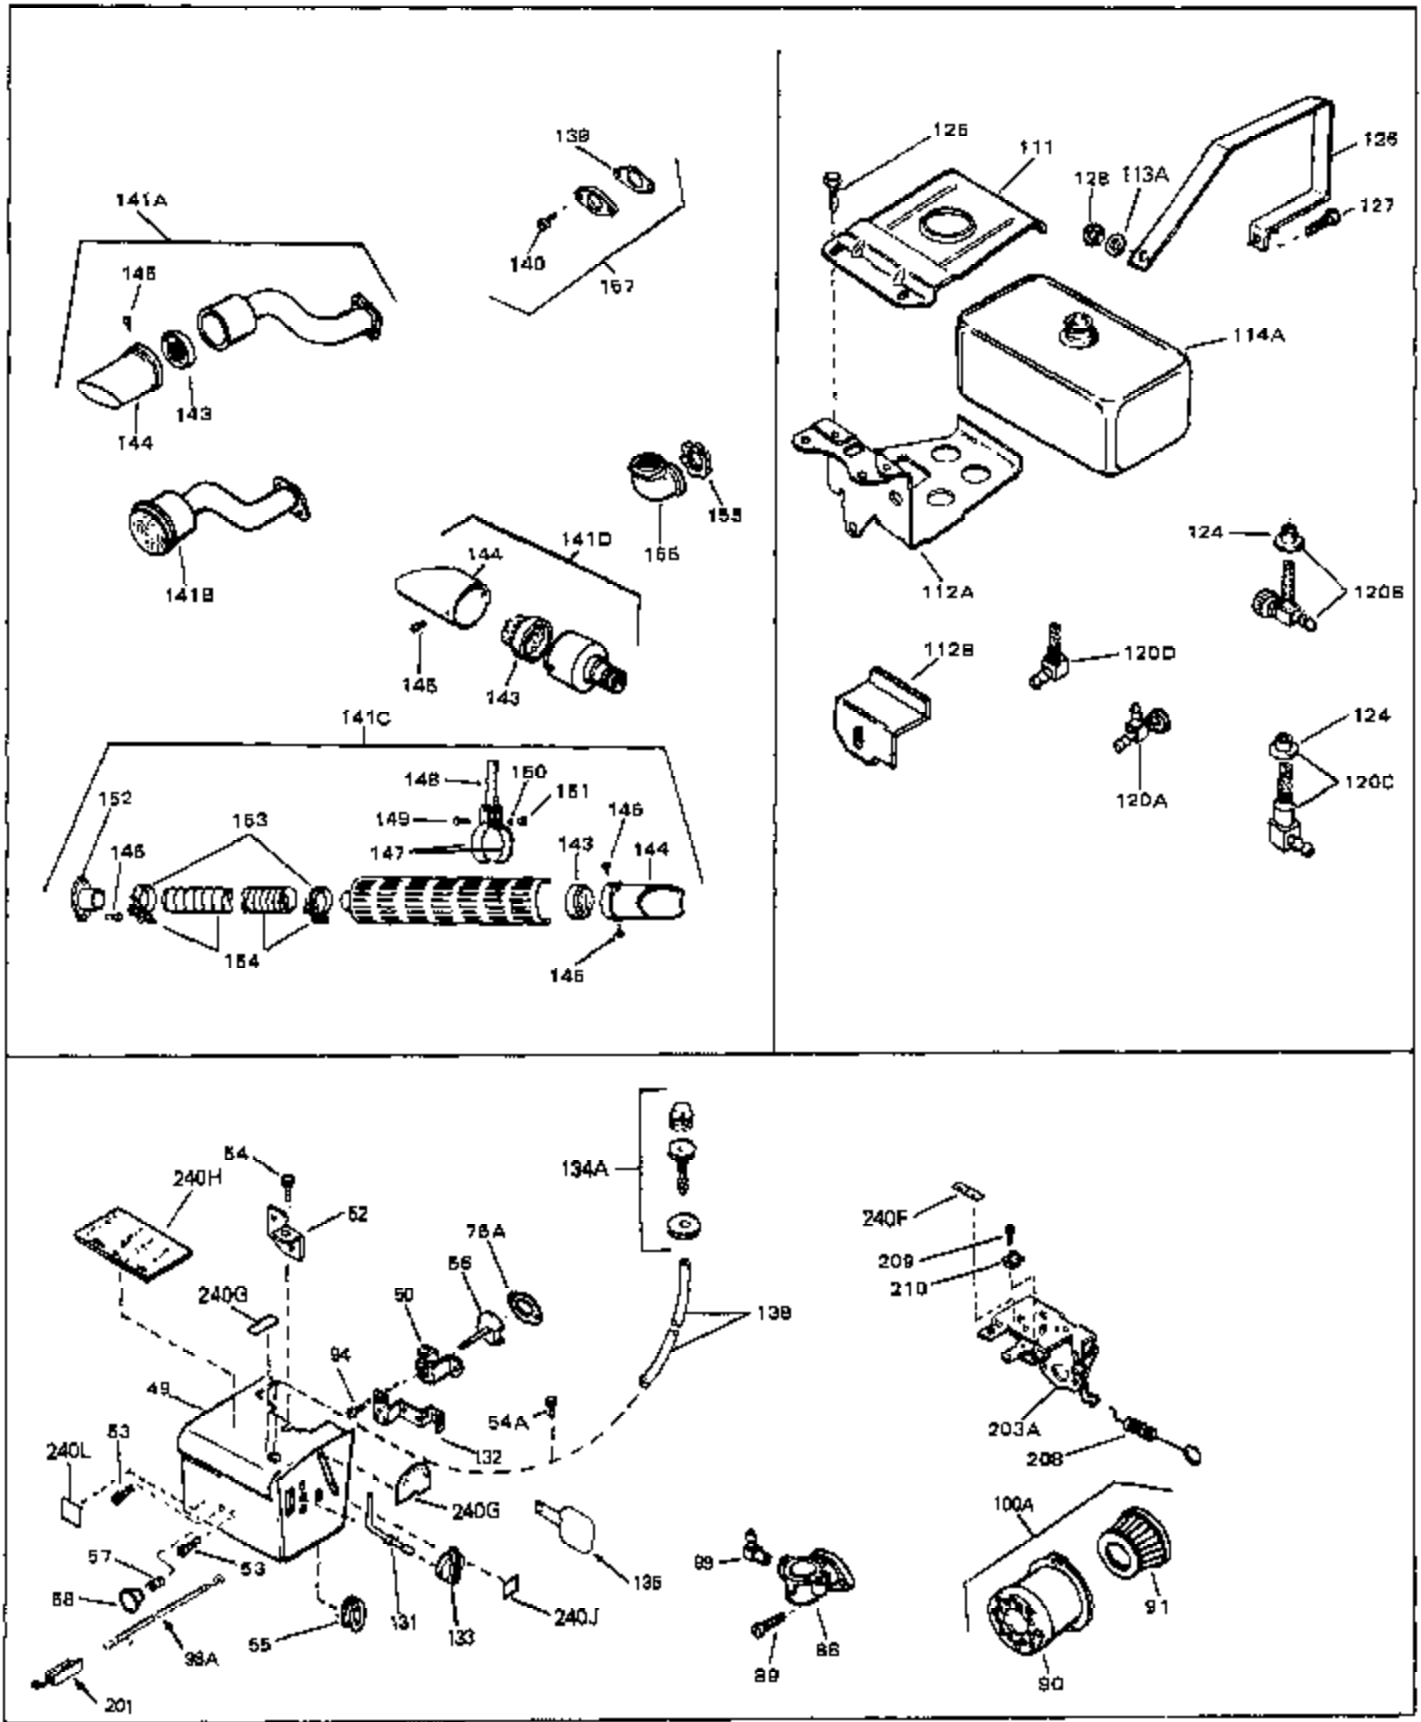

Ref #	Part Number	Qty	Description
49	34134	0	Cover, Carburetor
50	32398	0	Bracket, Choke
52	33333	0	Bracket, Carburetor cover
53	650257	0	Screw, Pan hd. Sems, 8-32 x 5/16
54	650735	0	Screw
55	34213	0	Grommet, Carburetor cover
94	28820	0	Screw
100A	730164	0	Cleaner Assy., Air (Paper)
113A	650675	0	Washer, Flat
134A	32182A	0	Primer Assy.
138	32180C	0	Line, Primer
139	33670	0	Gasket, Muffler
140	30063	0	Screw
140	650327	0	Screw, Fil slotted hd. Sems, 114-20 x 2-1/2
141D	391026	0	Muffler
157	730165	0	Muffler, Adapter Kit
201	610973	0	Terminal Assy.
203A	34123	0	Bracket, Speed control
208	34125	0	Control, Choke
240G	34144	0	Decal, "Primer" (Bilingual)
240J	34414	0	Decal, "Warning" (Bilingual)