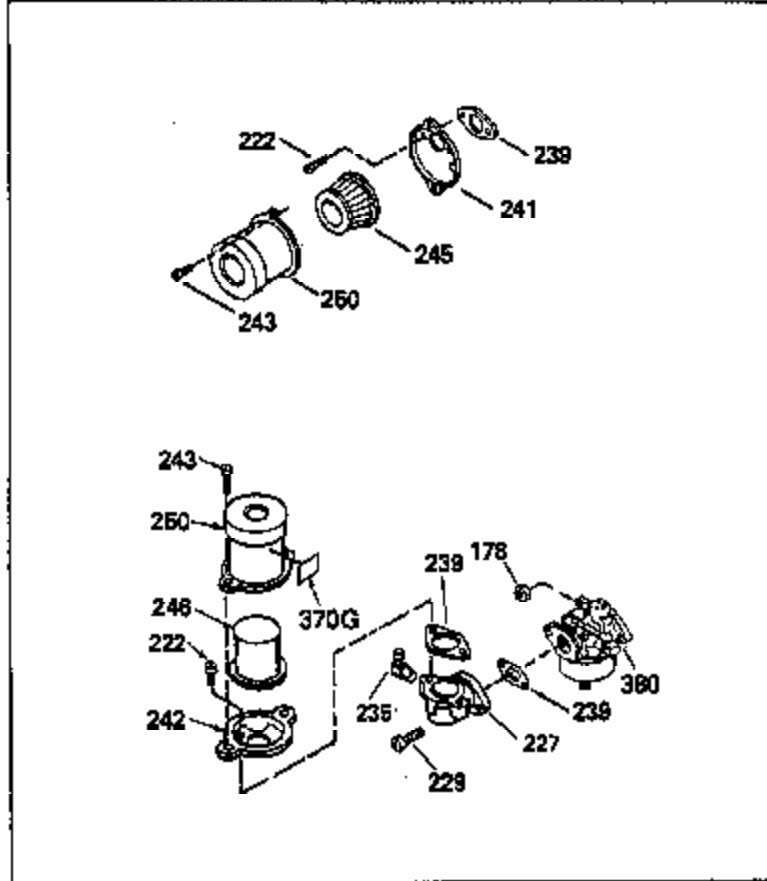

Ref #	Part Number	Qty	Description
	J 0		RPM High 3700 to 4000 RPM Low 1550 to 1850
16	31510	1	Governor Lever
18	651028	1	Screw, Torx T-15, 8-32 x 3/8"
19D	33857	1	Extension Spring Assy. (Incl. 213)
23	28458	1	Ball Bearing
26A	650926	1	Screw, 8-32 x 21/64"
27	28539	1	Bearing Retainer
28	30322	1	Lock Nut, 8-32
35	29826	1	Screw, 10-32 x 3/4"
36	29918	1	Lock Washer
37	29216	1	Lock Nut, 10-32
38	29642	1	Retaining Ring
70	30756C	1	Cylinder Cover (Incl. 72 thru 83,311)
74	30200	2	Screw, 10-24 x 9/16"
74A	28537	2	Washer
75	28540	1	Oil Seal
86	650488	7	Screw, 1/4-20 x 1-1/4"
89	610961	1	Flywheel Key
130A	6021A	2	Screw, 5/16-18 x 1-1/2"
130B	650818	1	Screw, 5/16-18 x 1-1/2"
171	31410	1	Breather Element
172	34146	1	Valve Cover
174	650783	2	Screw, 10-24 x 3/4"
178	29752	2	Nut & Lock Washer, 1/4-28
181	650870	1	Screw, 1/4-28 x 1-11/16"
209A	30322	2	Lock Nut, 8-32
209	650139	2	Screw, 8-32 x 3/4"
213	28942	1	Screw, 10-32 x 3/8"
223A	650664	1	Screw, 1/4-20 x 1-19/32"
238	650152	2	Screw, 8-32 x 3/8"
239	27272A	1	* Air Cleaner Gasket
242	31914	1	Air Cleaner Base
243	28820	2	Screw, 10-32 x 1/2"
245	30727	1	Air Cleaner Filter
250	31715	1	Air Cleaner Cover
262	650737	2	Screw, 1/4-20 x 1/2"
274	33670A	1	* Exhaust Gasket
277	650327	2	Screw, 1/4-20 x 2-1/2"
311	27625	1	Oil Fill Plug
370K	36695	1	Starter Decal
380	631923	1	Carburetor (Incl. 184)