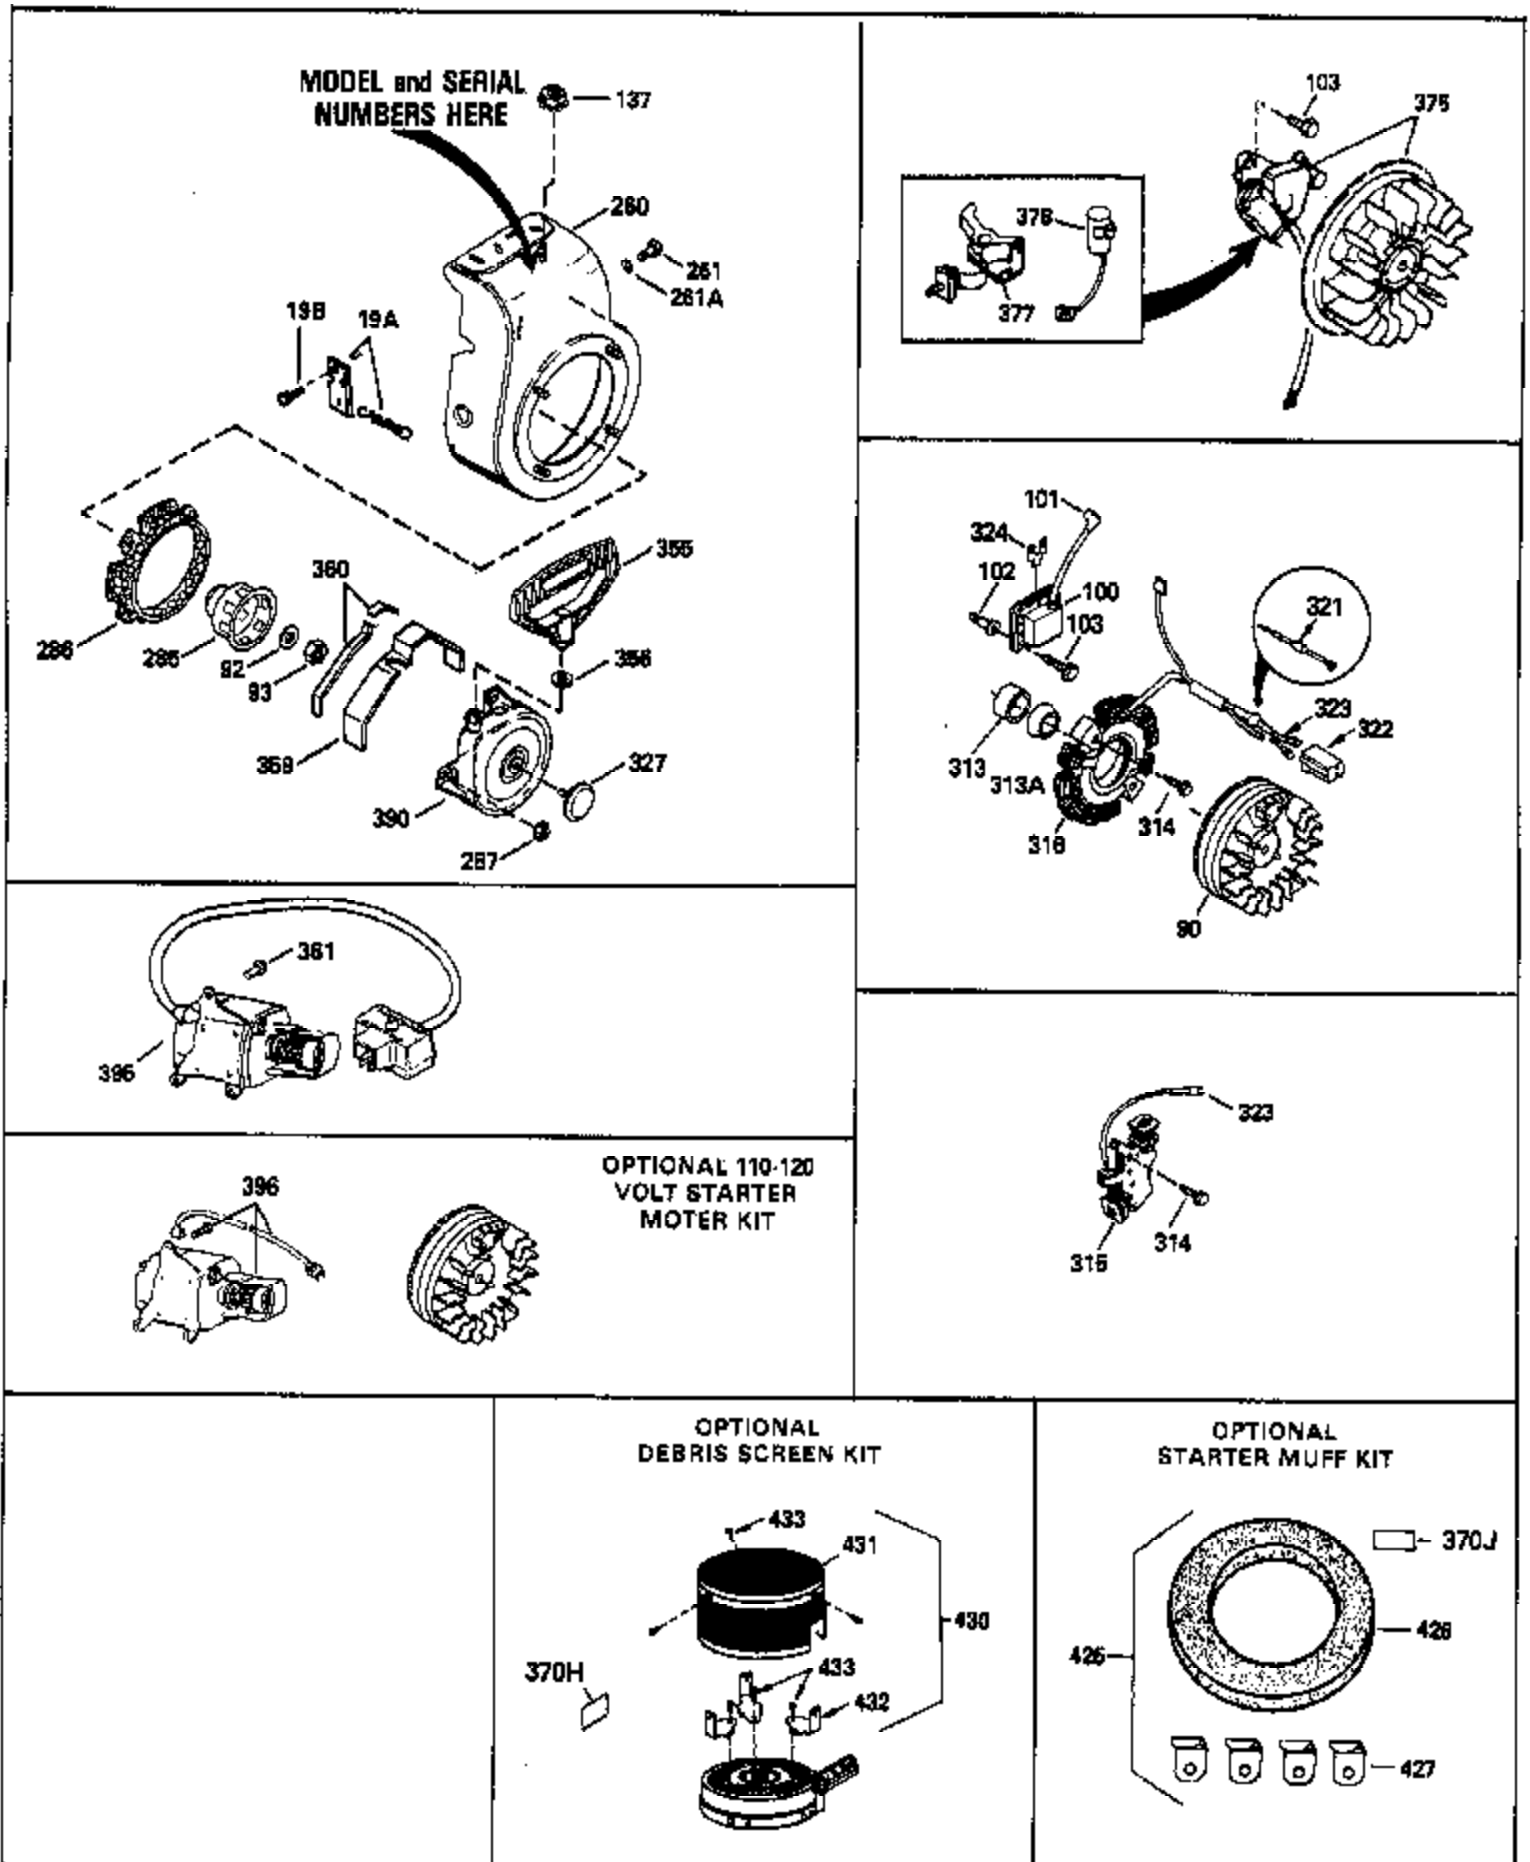

Ref #	Part Number	Qty	Description
	J 0		RPM High 3700 to 4000 RPM Low 1550 to 1850
19D	33857	1	Extension Spring Assy. (Incl. 213)
26A	650926	1	Screw, 8-32 x 21/64"
28	30322	1	Lock Nut, 8-32
90	611195	1	Flywheel
92	650815	1	Belleville Washer
93	650816	1	Flywheel Nut
100	34443A	1	Solid State Ignition
101	27276	1	Spark Plug Cover
102	651024	1	Solid State Mounting Stud
103	651007	2	Screw, Torx T-15, 10-24 x 15/16"
130A	6021A	2	Screw, 5/16-18 x 1-1/2"
130B	650818	1	Screw, 5/16-18 x 1-1/2"
181	650870	1	Screw, 1/4-28 x 1-11/16"
209A	30322	2	Lock Nut, 8-32
209	650139	2	Screw, 8-32 x 3/4"
213	28942	1	Screw, 10-32 x 3/8"
223A	650664	1	Screw, 1/4-20 x 1-19/32"
238	650152	2	Screw, 8-32 x 3/8"
260	35585	1	Blower Housing
262	650737	2	Screw, 1/4-20 x 1/2"
285	36467A	1	Starter Cup
287	650926	2	Screw, 8-32 x 21/64"
313	34080	1	Spacer
370K	36695	1	Starter Decal
390	590732	1	Rewind Starter (NOTE: This engine could have been built with 590738 starter.)