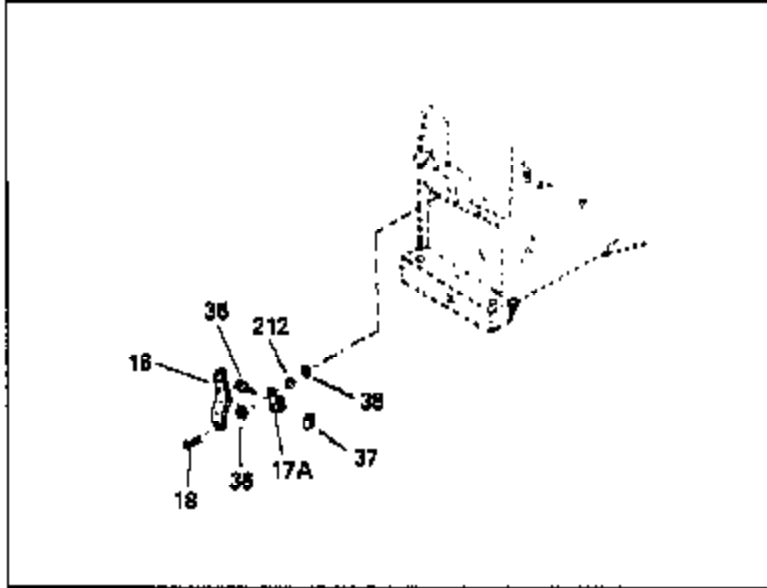

Ref #	Part Number	Qty	Description
400	36444	1	* Gasket Set (Incl. items marked PK i n notes) Incl. part #'s 26756 (1), 27234A (2), 27272A (1), 27677A (1), 29673 (1), 33670A (1), 33673A (1), 36443 (1)
420	730225	1	SAE 30 4-Cycle Engine Oil (Quart)