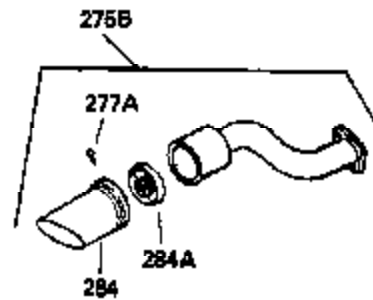

Ref #	Part Number	Qty	Description
16	31510		Lever, Governor
17A	29916		Clamp, Governor lever
18	650548		Screw, 8-32 x 5/16"
35	29826		Screw, 10-32 x 3/4"
36	29918		Washer, Lock
37	29216		Locknut, 10-32
38	29642		Ring, Retaining
70	32700A		Cover, Cylinder (Incl. 75, 80 & 311)
75	27897		Seal, Oil
86	650488		Screw, 1/4-20 x 1-1/4"
89	610961		Key, Flywheel
171	31410		Element, Breather
172	34146		Cover, Breather
174	650128		Screw, 10-24 x 1/2"
178	29752		Nut & Lockwasher Assy., 1/4-28
212	30322		Lock Nut, 8-32
222	28820		Screw, 10-32 x 1/2"
239	27272A		* Gasket, Carburetor to air cleaner
242	31914		Bracket, Air cleaner
243	650152		Screw, 8-32 x 3/8"
245	30727		Filter, Air cleaner
250	31715		Body, Air cleaner
274	33670A		* Gasket, Exhaust
277	650774		Screw, 1/4-20 x 2-3/8"
311	27625		Oil Fill Plug (Incl. 312)
312	29673		* Gasket, Oil plug
380	631923		Carburetor (Incl. 184) (Refer to Division 5, Section A, page 140 for breakdown)
415	730165		Muffler Adapter Kit (Incl.64 & 274) (As req.)