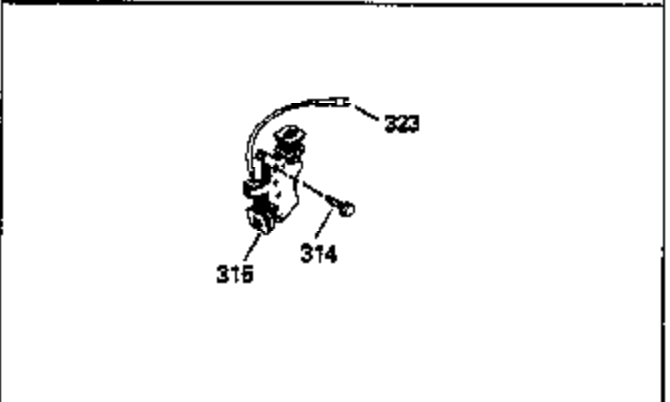

Ref #	Part Number	Qty	Description
19A	33857		Spring Assy., Extension (Incl. 19B)
19B	28942		Screw, 10-32 x 3/8"
90	611080		Flywheel
92	650815		Washer, Belleville
93	650816		Nut, Flywheel
100	34443A		Solid State Assy.
101	610118		Cover, Spark plug
102	650872		Stud, Solid state mounting
103	650814		Screw, Torx T-15, 10-24 x 1"
137	29752		Nut & Lockwasher, 1/4-28
261	29212		Screw, 1/4-28 x 7/16"
261A	650168		Washer, Flat (Used on early production)
285	34694		Cup, Starter
313	34080		Spacer, Flywheel key
327	35392		Plug, Starter
370H	34387		Decal, Instruction (Optional)
370J	34870		Decal, Instruction (Optional)
396	33290D		Electric Starter Motor Kit (120 Volt) This 110-120 volt starter motor kit may have been added to this engine. It can be added only if cylinder has drilled and tapped starter mounting bosses and a ring gear flywheel. Refer to service number stamped on end cap of motor, or on decal, for identification
425	730571		Starter Muff kit (Incl. 370J, 426 & 4 27) Can be used with stamped steel starter
426	32203		Starter Air Cleaner Can be used with stamped steel starter
427	32204		Bracket, Starter air cleaner Can be used with stamped steel starter
430	730574		Debris Screen Kit (Incl.370H,431,432, 433) Can be used with E-Z pull starter
431	35596		Screen, Debris Can be used with E-Z pull starter
432	35597		Bracket, Debris screen Can be used with E-Z pull starter
433	650910		Screw, 8-32 x 1/4" Can be used with E-Z pull starter