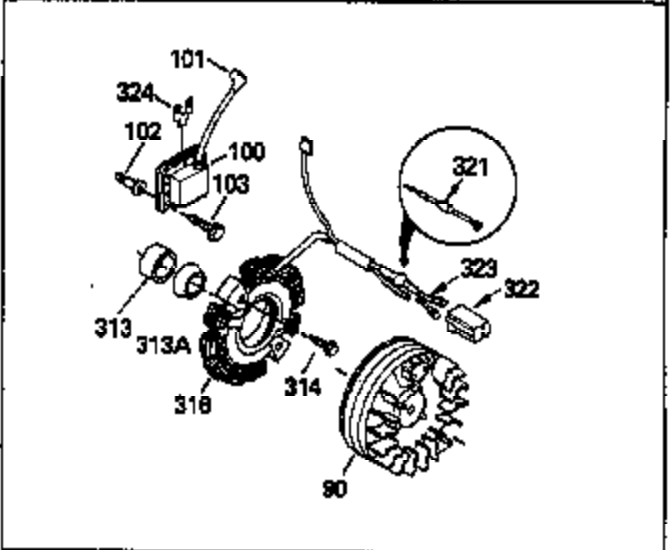

Ref #	Part Number	Qty	Description
19A	33857		Spring Assy., Extension (Incl. 19B)
19B	28942		Screw, 10-32 x 3/8"
90	611080		Flywheel
92	650815		Washer, Belleville
93	650816		Nut, Flywheel
100	34443A		Solid State Assy.
101	610118		Cover, Spark plug
102	650872		Stud, Solid state mounting
103	650814		Screw, Torx T-15, 10-24 x 1"
137	29752		Nut & Lockwasher, 1/4-28
261	29212		Screw, 1/4-28 x 7/16"
261A	650168		Washer, Flat (Used on early production)
285	34694		Cup, Starter
313	34080		Spacer, Flywheel key
327	35392		Plug, Starter
370H	34387		Decal, Instruction (Optional)
370J	34870		Decal, Instruction (Optional)
396	33290D		Electric Starter Motor Kit (120 Volt) This 110-120 volt starter motor kit may have been added to this engine. It can be added only if cylinder has drilled and tapped starter mounting bosses and a ring gear flywheel. Refer to service number stamped on end cap of motor, or on decal, for identification
425	730571		Starter Muff kit (Incl. 370J, 426 & 4 27) Can be used with stamped steel starter
426	32203		Starter Air Cleaner Can be used with stamped steel starter
427	32204		Bracket, Starter air cleaner Can be used with stamped steel starter
430	730574		Debris Screen Kit (Incl.370H,431,432, 433) Can be used with E-Z pull starter
431	35596		Screen, Debris Can be used with E-Z pull starter
432	35597		Bracket, Debris screen Can be used with E-Z pull starter
433	650910		Screw, 8-32 x 1/4" Can be used with E-Z pull starter