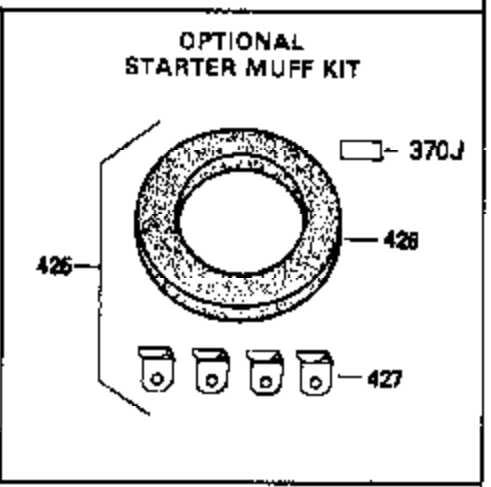

Ref #	Part Number	Qty	Description
19A	33857		Spring Assy., Extension (Incl. 19B)
19B	28942		Screw, 10-32 x 3/8"
90	611080		Flywheel
92	650815		Washer, Belleville
93	650816		Nut, Flywheel
100	34443A		Solid State Assy.
101	610118		Cover, Spark plug
102	650872		Stud, Solid state mounting
103	650814		Screw, Torx T-15, 10-24 x 1"
137	29752		Nut & Lockwasher, 1/4-28
261	29212		Screw, 1/4-28 x 7/16"
261A	650168		Washer, Flat (Used on early production)
285	34694		Cup, Starter
313	34080		Spacer, Flywheel key
327	35392		Plug, Starter
370H	34387		Decal, Instruction (Optional)
370J	34870		Decal, Instruction (Optional)
396	33290D		Electric Starter Motor Kit (120 Volt) This 110-120 volt starter motor kit may have been added to this engine. It can be added only if cylinder has drilled and tapped starter mounting bosses and a ring gear flywheel. Refer to service number stamped on end cap of motor, or on decal, for identification
425	730571		Starter Muff kit (Incl. 370J, 426 & 4 27) Can be used with stamped steel starter
426	32203		Starter Air Cleaner Can be used with stamped steel starter
427	32204		Bracket, Starter air cleaner Can be used with stamped steel starter
430	730574		Debris Screen Kit (Incl.370H,431,432, 433) Can be used with E-Z pull starter
431	35596		Screen, Debris Can be used with E-Z pull starter
432	35597		Bracket, Debris screen Can be used with E-Z pull starter
433	650910		Screw, 8-32 x 1/4" Can be used with E-Z pull starter