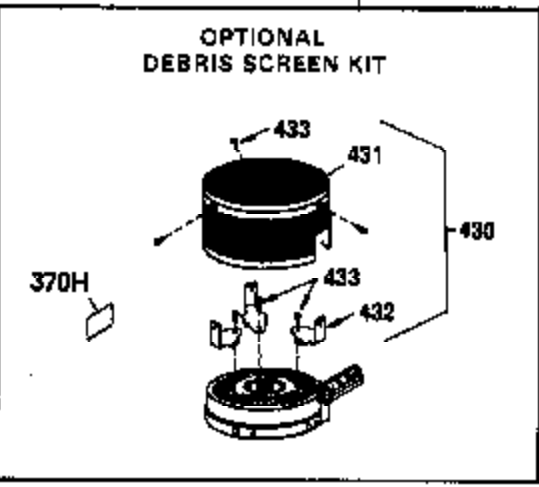

Ref #	Part Number	Qty	Description
19A	33857		Spring Assy., Extension (Incl. 19B)
19B	28942		Screw, 10-32 x 3/8"
90	611080		Flywheel
92	650815		Washer, Belleville
93	650816		Nut, Flywheel
100	34443A		Solid State Assy.
101	610118		Cover, Spark plug
102	650872		Stud, Solid state mounting
103	650814		Screw, Torx T-15, 10-24 x 1"
137	29752		Nut & Lockwasher, 1/4-28
261	29212		Screw, 1/4-28 x 7/16"
261A	650168		Washer, Flat (Used on early production)
285	34694		Cup, Starter
313	34080		Spacer, Flywheel key
327	35392		Plug, Starter
370H	34387		Decal, Instruction (Optional)
370J	34870		Decal, Instruction (Optional)
396	33290D		Electric Starter Motor Kit (120 Volt) This 110-120 volt starter motor kit may have been added to this engine. It can be added only if cylinder has drilled and tapped starter mounting bosses and a ring gear flywheel. Refer to service number stamped on end cap of motor, or on decal, for identification
425	730571		Starter Muff kit (Incl. 370J, 426 & 4 27) Can be used with stamped steel starter
426	32203		Starter Air Cleaner Can be used with stamped steel starter
427	32204		Bracket, Starter air cleaner Can be used with stamped steel starter
430	730574		Debris Screen Kit (Incl.370H,431,432, 433) Can be used with E-Z pull starter
431	35596		Screen, Debris Can be used with E-Z pull starter
432	35597		Bracket, Debris screen Can be used with E-Z pull starter
433	650910		Screw, 8-32 x 1/4" Can be used with E-Z pull starter