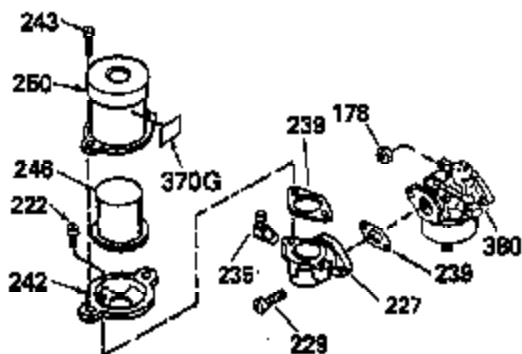

Ref #	Part Number	Qty	Description
16	31510		Lever, Governor
17A	29916		Clamp, Governor lever
18	650548		Screw, 8-32 x 5/16"
35	29826		Screw, 10-32 x 3/4"
36	29918		Washer, Lock
37	29216		Locknut, 10-32
38	29642		Ring, Retaining
70	32700A		Cover, Cylinder (Incl. 75, 80 & 311)
75	27897		Seal, Oil
86	650488		Screw, 1/4-20 x 1-1/4"
89	610961		Key, Flywheel
171	31410		Element, Breather
172	34146		Cover, Breather
174	650128		Screw, 10-24 x 1/2"
178	29752		Nut & Lockwasher Assy., 1/4-28
212	30322		Lock Nut, 8-32
222	28820		Screw, 10-32 x 1/2"
239	27272A		* Gasket, Carburetor to air cleaner
242	31914		Bracket, Air cleaner
243	650152		Screw, 8-32 x 3/8"
245	30727		Filter, Air cleaner
250	31715		Body, Air cleaner
274	33670A		* Gasket, Exhaust
277	650774		Screw, 1/4-20 x 2-3/8"
311	27625		Oil Fill Plug (Incl. 312)
312	29673		* Gasket, Oil plug
380	631923		Carburetor (Incl. 184) (Refer to Division 5, Section A, page 140 for breakdown)
415	730165		Muffler Adapter Kit (Incl.64 & 274) (As req.)