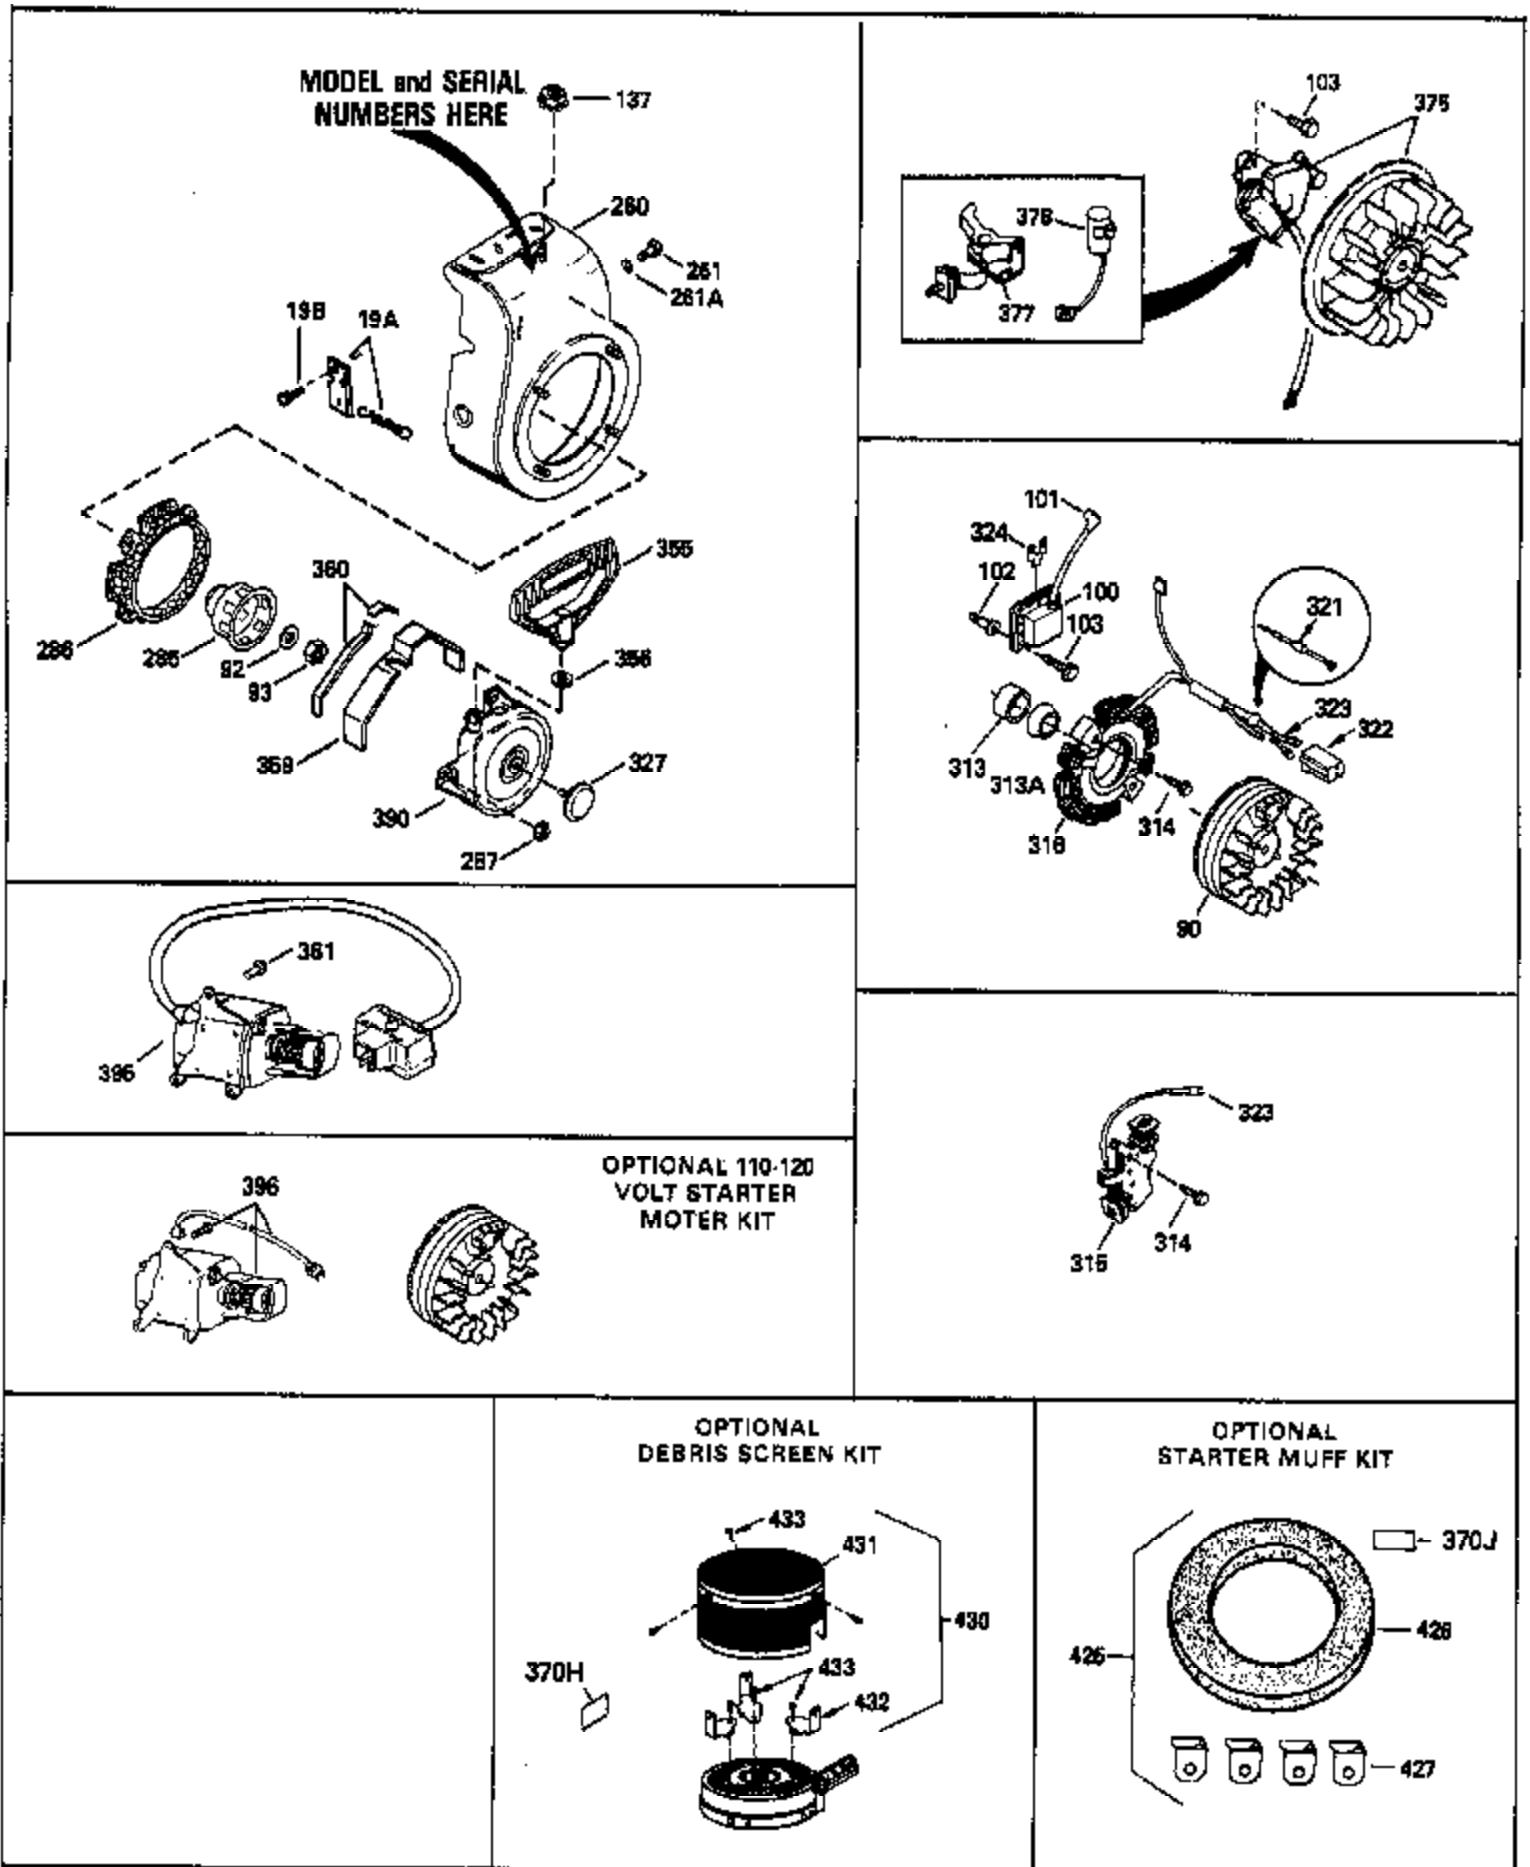

Ref #	Part Number	Qty	Description
19D	33857	1	Extension Spring Assy. (Incl. 213)
26A	650926	1	Screw, 8-32 x 21/64"
28	30322	1	Lock Nut, 8-32
90	611080	1	Flywheel
92	650815	1	Belleville Washer
93	650816	1	Flywheel Nut
100	34443A	1	Solid State Ignition
101	610118	1	Spark Plug Cover
102	650872	2	Solid State Mounting Stud
103	650814	2	Screw, Torx T-15, 10-24 x 1"
118	35515	1	Rope Guard
137	29752	1	Lock Nut, 1/4-28
181	650870	1	Screw, 1/4-28 x 1-11/16"
209	650139	2	Screw, 8-32 x 1/2"
209A	30322	2	Lock Nut, 8-32
213	28942	1	Screw, 10-32 x 3/8"
223A	650664	1	Screw, 1/4-20 x 1-19/32"
238	650152	2	Screw, 8-32 x 3/8"
260	35657	1	Blower Housing
261	29212	2	Screw, 1/4-28 x 7/16"
285	34694	1	Starter Cup
287	650926	2	Screw, 8-32 x 21/64"
313	34080	1	Spacer
327	35392	1	Starter Plug
390	590688	1	Rewind Starter