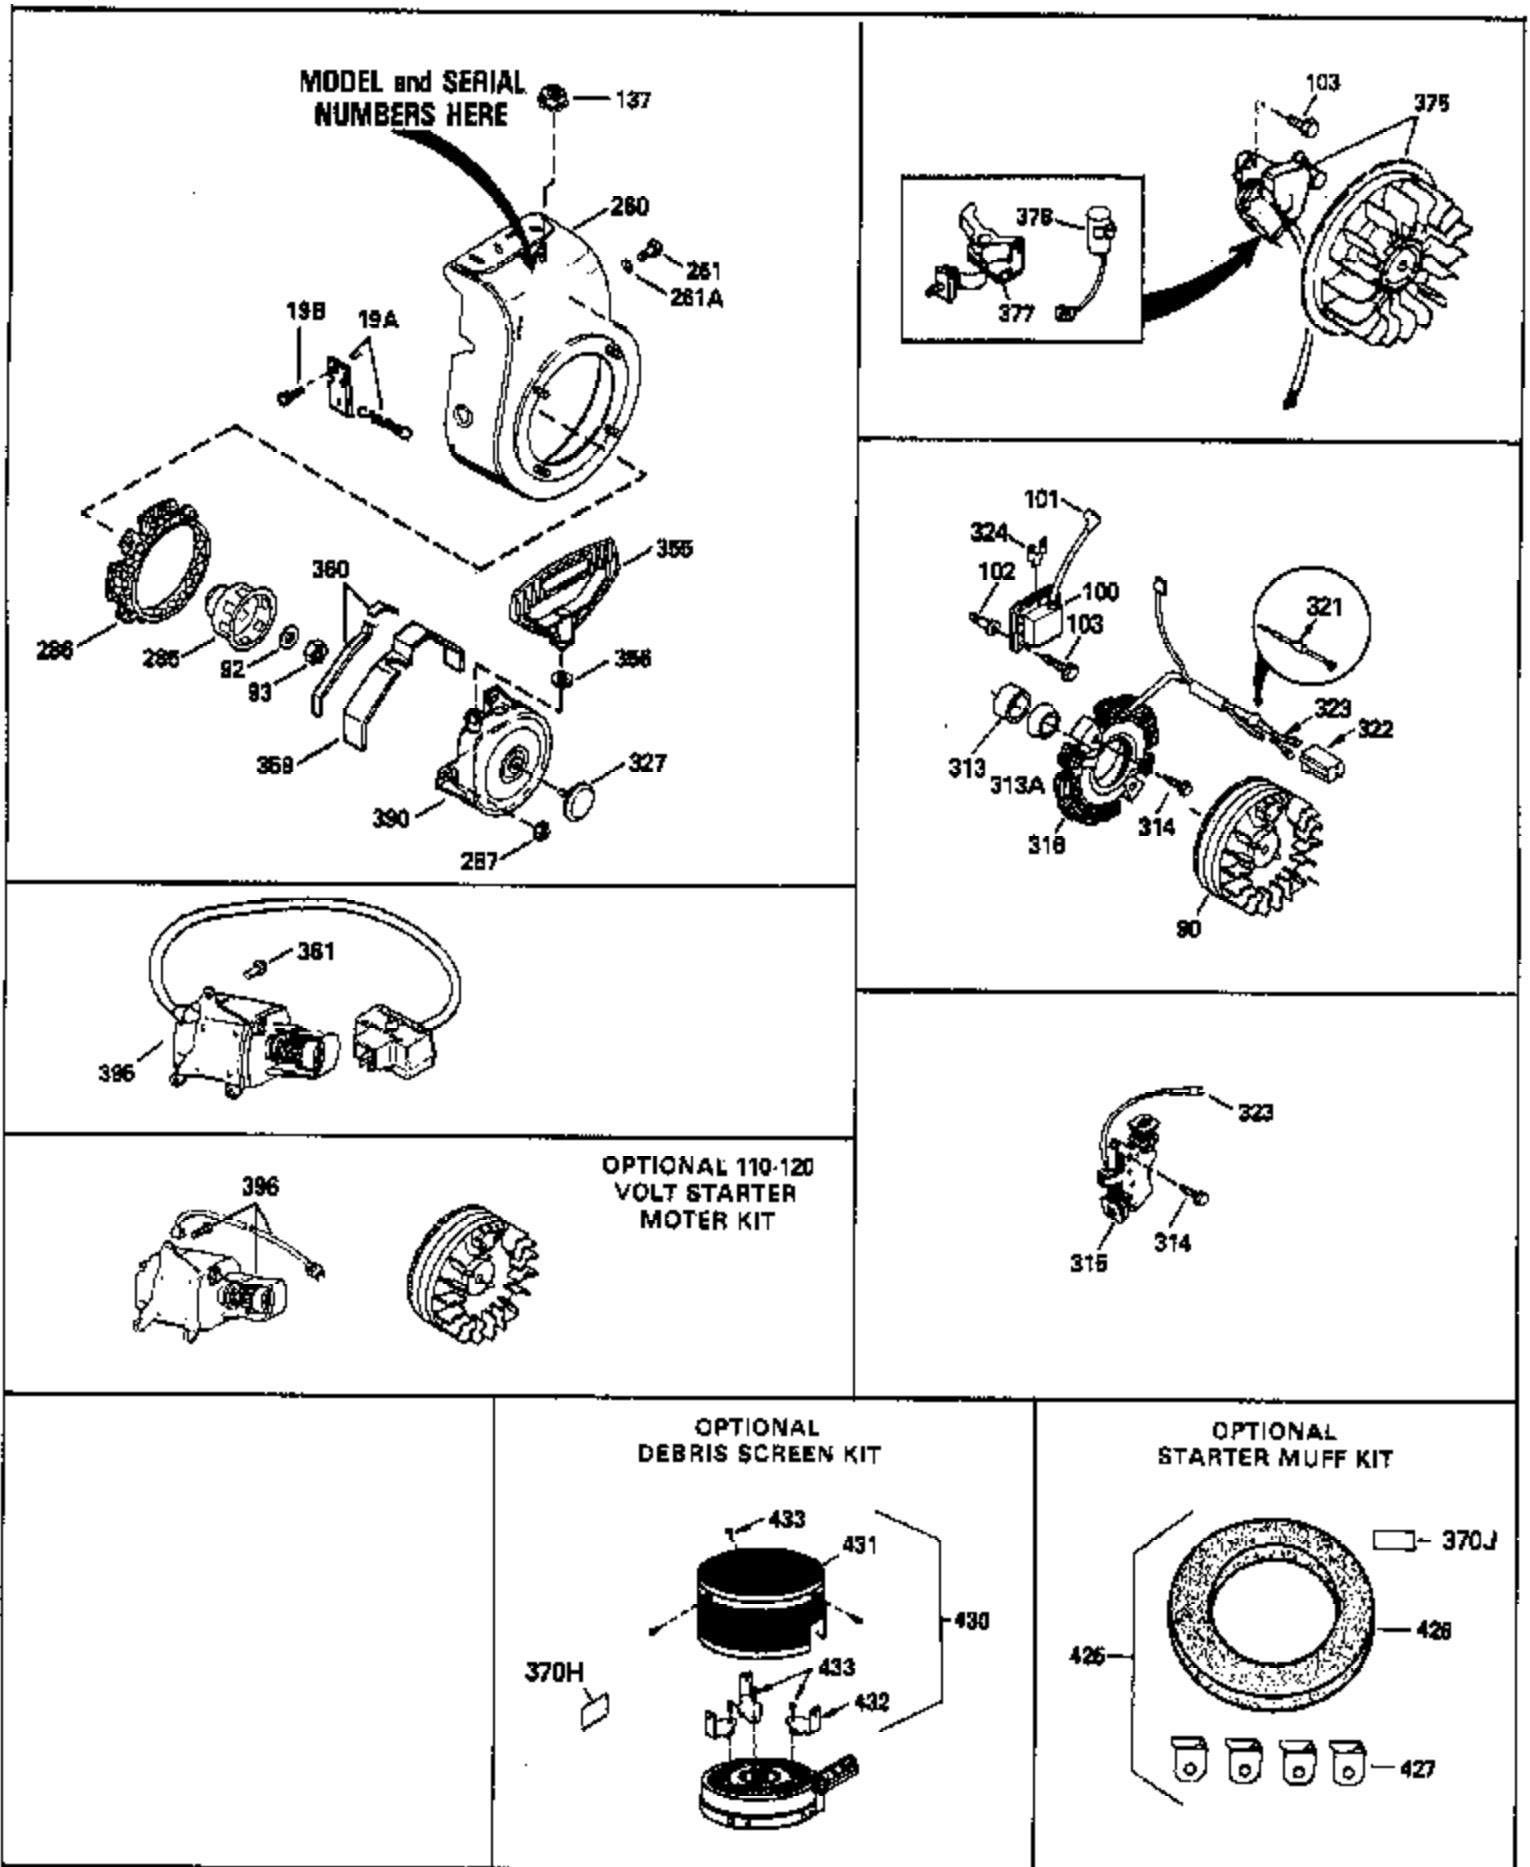

Ref #	Part Number	Qty	Description
19A	33857		Spring Assy., Extension (Incl. 19B)
19B	28942		Screw, 10-32 x 3/8"
90	611080		Flywheel
92	650815		Washer, Belleville
93	650816		Nut, Flywheel
100	34443A		Solid State Assy.
101	27276		Cover, Spark plug
102	650872		Stud, Solid state mounting
103	650814		Screw, Torx T-15, 10-24 x 1"
137	29752		Nut & Lockwasher, 1/4-28
261	29212		Screw, 1/4-28 x 7/16"
261A	650168		Washer, Flat (Used on early production)
285	34694		Cup, Starter
313	34080		Spacer, Flywheel key
327	35392		Plug, Starter
370H	34387		Decal, Instruction (Optional)
370J	34870		Decal, Instruction (Optional)
396	33290D		Electric Starter Motor Kit (120 Volt) This 110-120 volt starter motor kit may have been added to this engine. It can be added only if cylinder has drilled and tapped starter mounting bosses and a ring gear flywheel. Refer to service number stamped on end cap of motor, or on decal, for identification
425	730571		Starter Muff kit (Incl. 370J, 426 & 4 27) Can be used with stamped steel starter
426	32203		Starter Air Cleaner Can be used with stamped steel starter
427	32204		Bracket, Starter air cleaner Can be used with stamped steel starter
430	730574		Debris Screen Kit (Incl.370H,431,432, 433) Can be used with E-Z pull starter
431	35596		Screen, Debris Can be used with E-Z pull starter
432	35597		Bracket, Debris screen Can be used with E-Z pull starter
433	650910		Screw, 8-32 x 1/4" Can be used with E-Z pull starter