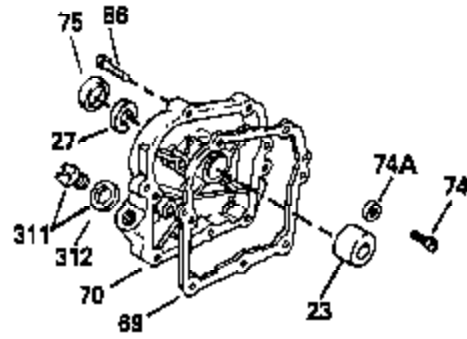

Ref #	Part Number	Qty	Description
16	31510		Lever, Governor
17A	29916		Clamp, Governor lever
18	650548		Screw, 8-32 x 5/16"
35	29826		Screw, 10-32 x 3/4"
36	29918		Washer, Lock
37	29216		Locknut, 10-32
38	29642		Ring, Retaining
70	32700A		Cover, Cylinder (Incl. 75, 80 & 311)
75	27897		Seal, Oil
86	650488		Screw, 1/4-20 x 1-1/4"
89	610961		Key, Flywheel
171	31410		Element, Breather
172	34146		Cover, Breather
174	650128		Screw, 10-24 x 1/2"
178	29752		Nut & Lockwasher Assy., 1/4-28
212	30322		Lock Nut, 8-32
222	28820		Screw, 10-32 x 1/2"
239	27272A		* Gasket, Carburetor to air cleaner
242	31914		Bracket, Air cleaner
243	650152		Screw, 8-32 x 3/8"
245	30727		Filter, Air cleaner
250	31715		Body, Air cleaner
274	33670A		* Gasket, Exhaust
277	650774		Screw, 1/4-20 x 2-3/8"
311	27625		Oil Fill Plug (Incl. 312)
312	29673		* Gasket, Oil plug
380	631923		Carburetor (Incl. 184) (Refer to Division 5, Section A, page 140 for breakdown)
415	730165		Muffler Adapter Kit (Incl.64 & 274) (As req.)