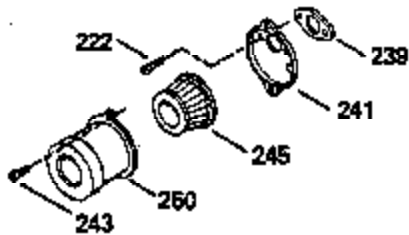

Ref #	Part Number	Qty	Description
16	31510		Lever, Governor
17A	29916		Clamp, Governor lever
18	650548		Screw, 8-32 x 5/16"
35	29826		Screw, 10-32 x 3/4"
36	29918		Washer, Lock
37	29216		Locknut, 10-32
38	29642		Ring, Retaining
70	32700A		Cover, Cylinder (Incl. 75, 80 & 311)
75	27897		Seal, Oil
86	650488		Screw, 1/4-20 x 1-1/4"
89	610961		Key, Flywheel
171	31410		Element, Breather
172	34146		Cover, Breather
174	650128		Screw, 10-24 x 1/2"
178	29752		Nut & Lockwasher Assy., 1/4-28
212	30322		Lock Nut, 8-32
222	28820		Screw, 10-32 x 1/2"
239	27272A		* Gasket, Carburetor to air cleaner
242	31914		Bracket, Air cleaner
243	650152		Screw, 8-32 x 3/8"
245	30727		Filter, Air cleaner
250	31715		Body, Air cleaner
274	33670A		* Gasket, Exhaust
277	650774		Screw, 1/4-20 x 2-3/8"
311	27625		Oil Fill Plug (Incl. 312)
312	29673		* Gasket, Oil plug
380	631923		Carburetor (Incl. 184) (Refer to Division 5, Section A, page 140 for breakdown)
415	730165		Muffler Adapter Kit (Incl.64 & 274) (As req.)