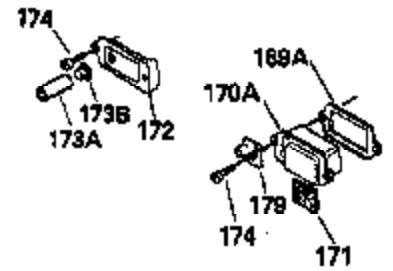

Ref #	Part Number	Qty	Description
16	31510		Lever, Governor
17A	29916		Clamp, Governor lever
18	650548		Screw, 8-32 x 5/16"
35	29826		Screw, 10-32 x 3/4"
36	29918		Washer, Lock
37	29216		Locknut, 10-32
38	29642		Ring, Retaining
70	32700A		Cover, Cylinder (Incl. 75, 80 & 311)
75	27897		Seal, Oil
86	650488		Screw, 1/4-20 x 1-1/4"
89	610961		Key, Flywheel
171	31410		Element, Breather
172	34146		Cover, Breather
174	650128		Screw, 10-24 x 1/2"
178	29752		Nut & Lockwasher Assy., 1/4-28
212	30322		Lock Nut, 8-32
222	28820		Screw, 10-32 x 1/2"
239	27272A		* Gasket, Carburetor to air cleaner
242	31914		Bracket, Air cleaner
243	650152		Screw, 8-32 x 3/8"
245	30727		Filter, Air cleaner
250	31715		Body, Air cleaner
274	33670A		* Gasket, Exhaust
277	650774		Screw, 1/4-20 x 2-3/8"
311	27625		Oil Fill Plug (Incl. 312)
312	29673		* Gasket, Oil plug
380	631923		Carburetor (Incl. 184) (Refer to Division 5, Section A, page 140 for breakdown)
415	730165		Muffler Adapter Kit (Incl.64 & 274) (As req.)