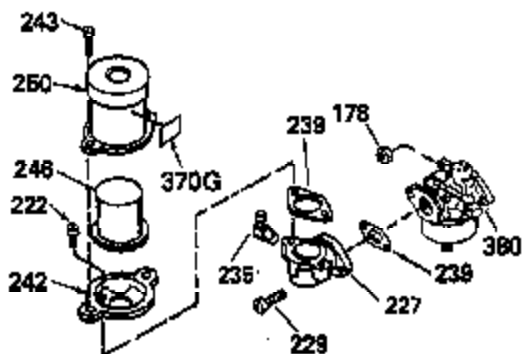

Ref #	Part Number	Qty	Description
325A	34246		Clip, Wire
327	35392		Plug, Starter
339	28212		Spacer, Tank bracket
340	35230		Fuel Tank Bracket
352	33341		Extension, Baffle
353	650884		Screw, 8-32 x 1/2"
370	34346		Decal, Instruction
370A	550223		Decal, Name
379	631021		Inlet Needle, Seat & Clip Assy.
380	631923		Carburetor (Incl. 184) (Refer to Division 5, Section A, page 140 for breakdown)
390A	590642		Rewind Starter (Refer to Division 5, Section C, page 34 for breakdown)
400	33683B		* Gasket Set (Incl. items marked *)
420	730225		SAE 30, 4-Cycle Engine Oil (Quart)
421	730226		SAE 5W/30, 4-Cycle Engine Oil (Quart)