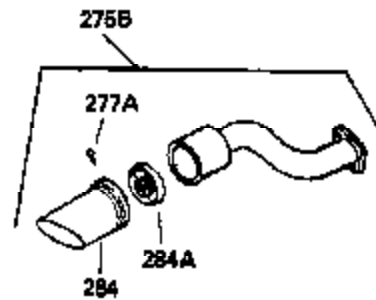

Ref #	Part Number	Qty	Description
16	31510		Lever, Governor
17A	29916		Clamp, Governor lever
18	650548		Screw, 8-32 x 5/16"
35	29826		Screw, 10-32 x 3/4"
36	29918		Washer, Lock
37	29216		Locknut, 10-32
38	29642		Ring, Retaining
70	32700A		Cover, Cylinder (Incl. 75, 80 & 311)
75	27897		Seal, Oil
86	650488		Screw, 1/4-20 x 1-1/4"
89	610961		Key, Flywheel
171	31410		Element, Breather
172	34146		Cover, Breather
174	650128		Screw, 10-24 x 1/2"
178	29752		Nut & Lockwasher Assy., 1/4-28
212	30322		Lock Nut, 8-32
222	28820		Screw, 10-32 x 1/2"
239	27272A		* Gasket, Carburetor to air cleaner
242	31914		Bracket, Air cleaner
243	650152		Screw, 8-32 x 3/8"
245	30727		Filter, Air cleaner
250	31715		Body, Air cleaner
274	33670A		* Gasket, Exhaust
277	650774		Screw, 1/4-20 x 2-3/8"
311	27625		Oil Fill Plug (Incl. 312)
312	29673		* Gasket, Oil plug
380	631923		Carburetor (Incl. 184) (Refer to Division 5, Section A, page 140 for breakdown)
415	730165		Muffler Adapter Kit (Incl.64 & 274) (As req.)