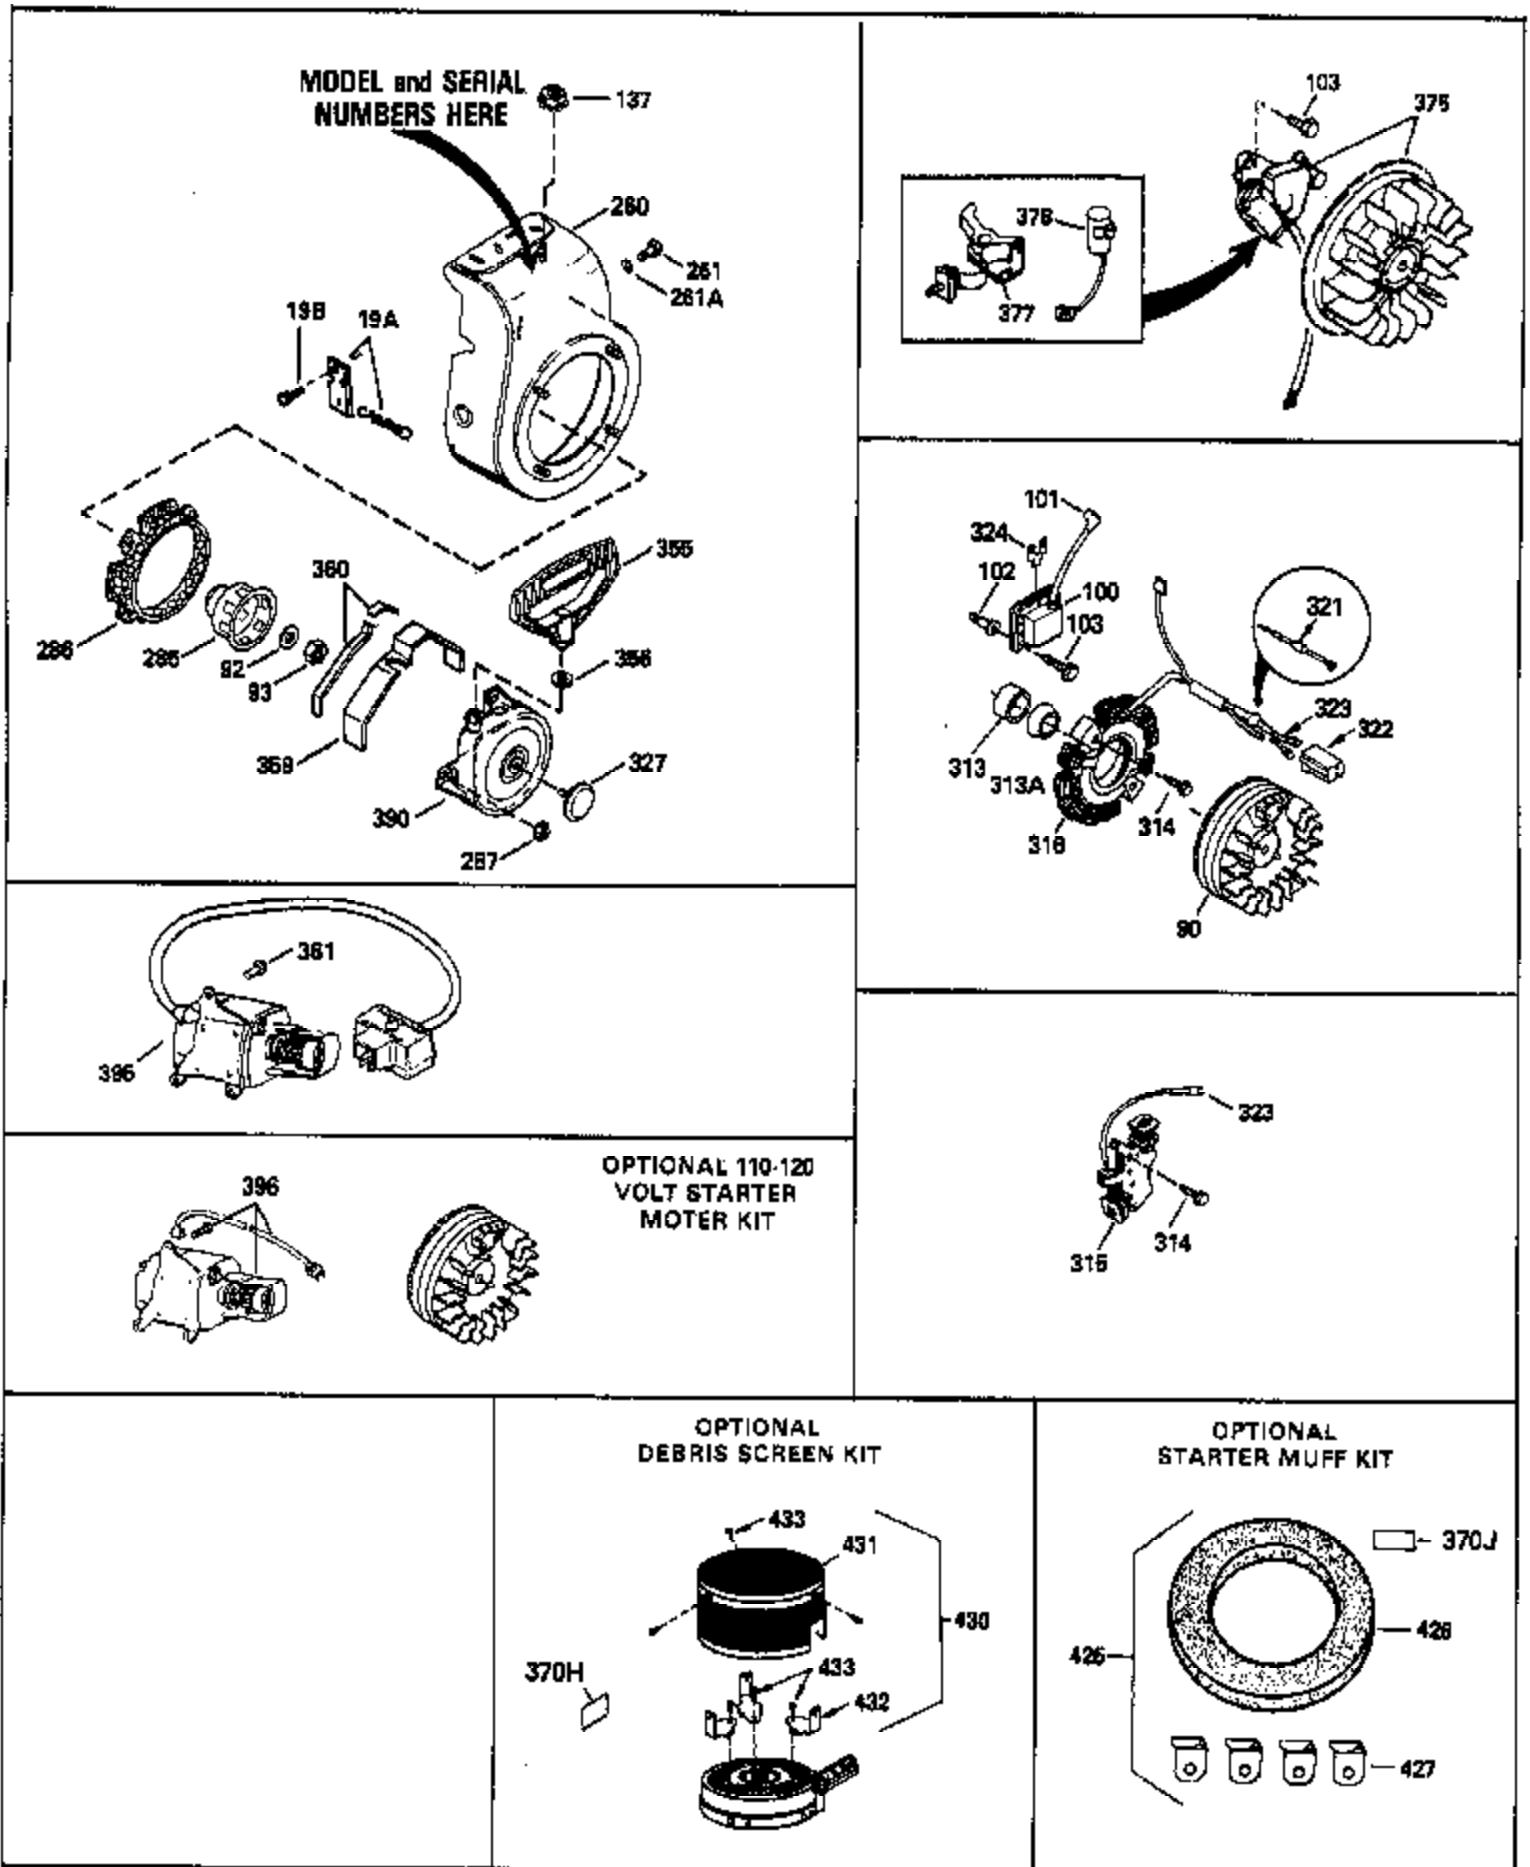

Ref #	Part Number	Qty	Description
19A	33857		Spring Assy., Extension (Incl. 19B)
19B	28942		Screw, 10-32 x 3/8"
90	611083		Flywheel (3 amp w/ring gear)
92	650815		Washer, Belleville
93	650816		Nut, Flywheel
100	34443A		Solid State Assy.
101	610118		Cover, Spark plug
102	650872		Stud, Solid state mounting
103	650814		Screw, Torx T-15, 10-24 x 1"
137	29752		Nut & Lockwasher, 1/4-28
261	29212		Screw, 1/4-28 x 7/16"
261A	650168		Washer, Flat (Used on early production)
285	34694		Cup, Starter
313A	35189		Spacer, Coil
313	34080		Spacer, Flywheel key
314	650873		Screw, 1/4-20 x 3/4"
316	611113		Alternator Coil (3 amp DC)(Incl.321,3 22,323)
321	611161		Diode Assy.
322	610921		Connector
323	610922		Terminal
327	35392		Plug, Starter
361	650378		Screw, Torx T-30, 5/16-18 x 1-1/8"
370J	34870		Decal, Instruction (Optional)
370H	34387		Decal, Instruction (Optional)
395	33607		Electric Starter Motor (12 Volt) (Refer to Division 5, Section D, page 22 for breakdown)
396	33290D		Electric Starter Motor Kit (120 Volt) This 110-120 volt starter motor kit may have been added to this engine. It can be added only if cylinder has drilled and tapped starter mounting bosses and a ring gear flywheel. Refer to service number stamped on end cap of motor, or on decal, for identification
425	730571		Starter Muff kit (Incl. 370J, 426 & 4 27) Can be used with stamped steel starter
426	32203		Starter Air Cleaner Can be used with stamped steel starter
427	32204		Bracket, Starter air cleaner Can be used with stamped steel starter
430	730574		Debris Screen Kit (Incl.370H,431,432, 433) Can be used with E-Z pull starter
431	35596		Screen, Debris Can be used with E-Z pull starter
432	35597		Bracket, Debris screen Can be used with E-Z pull starter
433	650910		Screw, 8-32 x 1/4" Can be used with E-Z pull starter