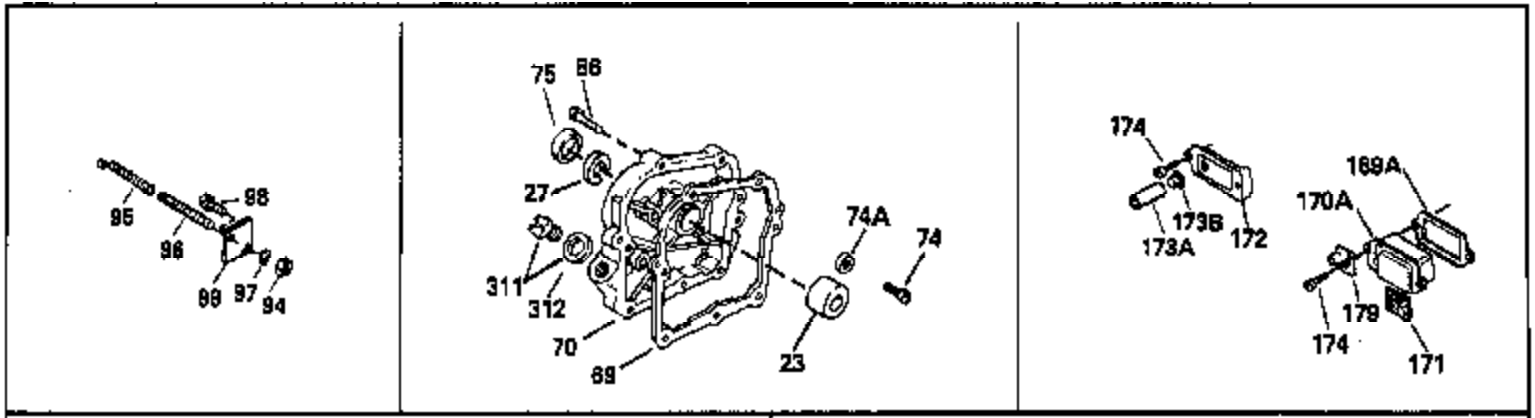

Ref #	Part Number	Qty	Description
16	31510		Lever, Governor
17A	29916		Clamp, Governor lever
18	650548		Screw, 8-32 x 5/16"
23	28458		Bearing, Ball
27	28539		Ring, Retaining
35	29826		Screw, 10-32 x 3/4"
36	29918		Washer, Lock
37	29216		Locknut, 10-32
38	29642		Ring, Retaining
70	30756B		Cylinder Cover (Incl.75,80,311)(Ball bearing)
74	30200		Screw, 10-24 x 9/16"
74A	28537		Washer, Flat
75	28540		Seal, Oil
86	650488		Screw, 1/4-20 x 1-1/4"
89	610961		Key, Flywheel
171	31410		Element, Breather
172	34146		Cover, Breather
174	650128		Screw, 10-24 x 1/2"
178	29752		Nut & Lockwasher Assy., 1/4-28
212	30322		Lock Nut, 8-32
222	28820		Screw, 10-32 x 1/2"
239	27272A		* Gasket, Carburetor to air cleaner
241	31691		Bracket, Air cleaner
243	650152		Screw, 8-32 x 3/8"
245	30727		Filter, Air cleaner
250	31715		Body, Air cleaner
274	33670A		* Gasket, Exhaust
275B	33699		Muffler (Spark arresting)(Incl.277A,2 84,284A)
277	650561		Screw, 1/4-20 x 5/8"
277A	650578		Screw, 8-18 x 3/8"
284A	33323		Screw, Muffler
284	33700		Cover & Tube, Muffler
311	27625		Oil Fill Plug (Incl. 312)
312	29673		* Gasket, Oil plug
380	631702		Carburetor (Incl. 184) (Refer to Division 5, Section A, page 114 for breakdown)
415	730165		Muffler Adapter Kit (Incl.64 & 274) (As req.)