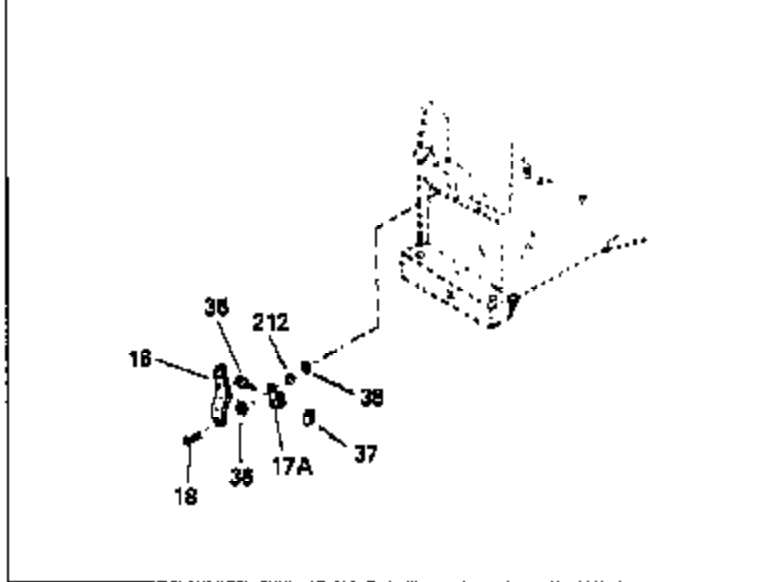

Ref #	Part Number	Qty	Description
16	31510		Lever, Governor
17A	29916		Clamp, Governor lever
18	650548		Screw, 8-32 x 5/16"
23	28458		Bearing, Ball
27	28539		Ring, Retaining
35	29826		Screw, 10-32 x 3/4"
36	29918		Washer, Lock
37	29216		Locknut, 10-32
38	29642		Ring, Retaining
70	30756B		Cylinder Cover (Incl.75,80,311)(Ball bearing)
74	30200		Screw, 10-24 x 9/16"
74A	28537		Washer, Flat
75	28540		Seal, Oil
86	650488		Screw, 1/4-20 x 1-1/4"
89	610961		Key, Flywheel
171	31410		Element, Breather
172	34146		Cover, Breather
174	650128		Screw, 10-24 x 1/2"
178	29752		Nut & Lockwasher Assy., 1/4-28
212	30322		Lock Nut, 8-32
222	28820		Screw, 10-32 x 1/2"
239	27272A		* Gasket, Carburetor to air cleaner
241	31691		Bracket, Air cleaner
243	650152		Screw, 8-32 x 3/8"
245	30727		Filter, Air cleaner
250	31715		Body, Air cleaner
274	33670A		* Gasket, Exhaust
275B	33699		Muffler (Spark arresting)(Incl.277A,2 84,284A)
277	650561		Screw, 1/4-20 x 5/8"
277A	650578		Screw, 8-18 x 3/8"
284A	33323		Screw, Muffler
284	33700		Cover & Tube, Muffler
311	27625		Oil Fill Plug (Incl. 312)
312	29673		* Gasket, Oil plug
380	631702		Carburetor (Incl. 184) (Refer to Division 5, Section A, page 114 for breakdown)
415	730165		Muffler Adapter Kit (Incl.64 & 274) (As req.)