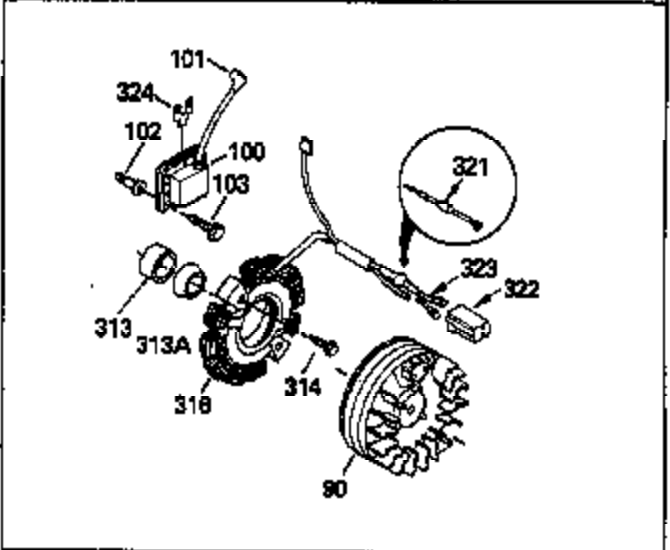

Ref #	Part Number	Qty	Description
19A	33857		Spring Assy., Extension (Incl. 19B)
19B	28942		Screw, 10-32 x 3/8"
90	611080		Flywheel
92	650815		Washer, Belleville
93	650816		Nut, Flywheel
100	34443A		Solid State Assy.
101	27276		Cover, Spark plug
102	650872		Stud, Solid state mounting
103	650814		Screw, Torx T-15, 10-24 x 1"
261A	650168		Washer, Flat (Used on early production)
261	29212		Screw, 1/4-28 x 7/16"
285	34694		Cup, Starter
313	34080		Spacer, Flywheel key
327	35392		Plug, Starter
370J	34870		Decal, Instruction (Optional)
370H	34387		Decal, Instruction (Optional)
396	33290D		Electric Starter Motor Kit (120 Volt) This 110-120 volt starter motor kit may have been added to this engine. It can be added only if cylinder has drilled and tapped starter mounting bosses and a ring gear flywheel. Refer to service number stamped on end cap of motor, or on decal, for identification
425	730571		Starter Muff kit (Incl. 370J, 426 & 4 27) Can be used with stamped steel starter
426	32203		Starter Air Cleaner Can be used with stamped steel starter
427	32204		Bracket, Starter air cleaner Can be used with stamped steel starter
430	730574		Debris Screen Kit (Incl.370H,431,432, 433) Can be used with E-Z pull starter
431	35596		Screen, Debris Can be used with E-Z pull starter
432	35597		Bracket, Debris screen Can be used with E-Z pull starter
433	650910		Screw, 8-32 x 1/4" Can be used with E-Z pull starter