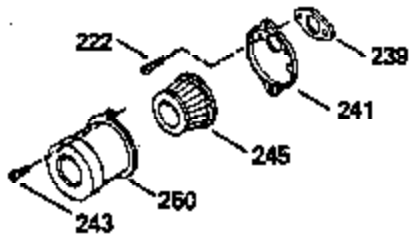

Ref #	Part Number	Qty	Description
16	31510	1	Governor Lever
18	651028	1	Screw, Torx T-15, 8-32 x 3/8"
19D	33857	1	Extension Spring Assy (Incl. 213)
23	28458	1	Ball Bearing
26A	650926	1	Screw, 8-32 x 21/64"
27	28539	1	Bearing Retainer
28	30322	1	Lock Nut, 8-32
35	29826	1	Screw, 10-32 x 3/4"
36	29918	1	Lock Washer
37	29216	1	Lock Nut, 10-32
38	29642	1	Retaining Ring
70	30756C	1	Cylinder Cover (Incl. 75 thru 83,311)
74	30200	2	Screw, 10-24 x 9/16"
74A	28537	2	Washer
75	28540	1	Oil Seal
86	650488	7	Screw, 1/4-20 x 1-1/4"
89	610961	1	Flywheel Key
130B	650818	1	Screw, 5/16-18 x 1-1/2"
171	31410	1	Breather Element
172	34146	1	Valve Cover
174	650783	2	Screw, 10-24 x 3/4"
178	29752	2	Nut & Lock Washer, 1/4-28
181	650870	1	Screw, 1/4-28 x 1-11/16"
209A	30322	2	Lock Nut, 8-32
209	650139	2	Screw, 8-32 x 3/4"
213	28942	1	Screw, 10-32 x 3/8"
223A	650664	1	Screw, 1/4-20 x 1-19/32"
238	650152	2	Screw, 8-32 x 3/8"
239	27272A	1	* Air Cleaner Gasket
242	31914	1	Air Cleaner Base
243	28820	2	Screw, 10-32 x 1/2"
245	30727	1	Air Cleaner Filter
250	31715	1	Air Cleaner Cover
262	650737	2	Screw, 1/4-20 x 1/2"
274	33670A	1	* Exhaust Gasket
277	650327	2	Screw, 1/4-20 x 2-1/2"
311	27625	1	Oil Fill Plug
370K	36695	1	Starter Decal
380	631923	1	Carburetor (Incl. 184)