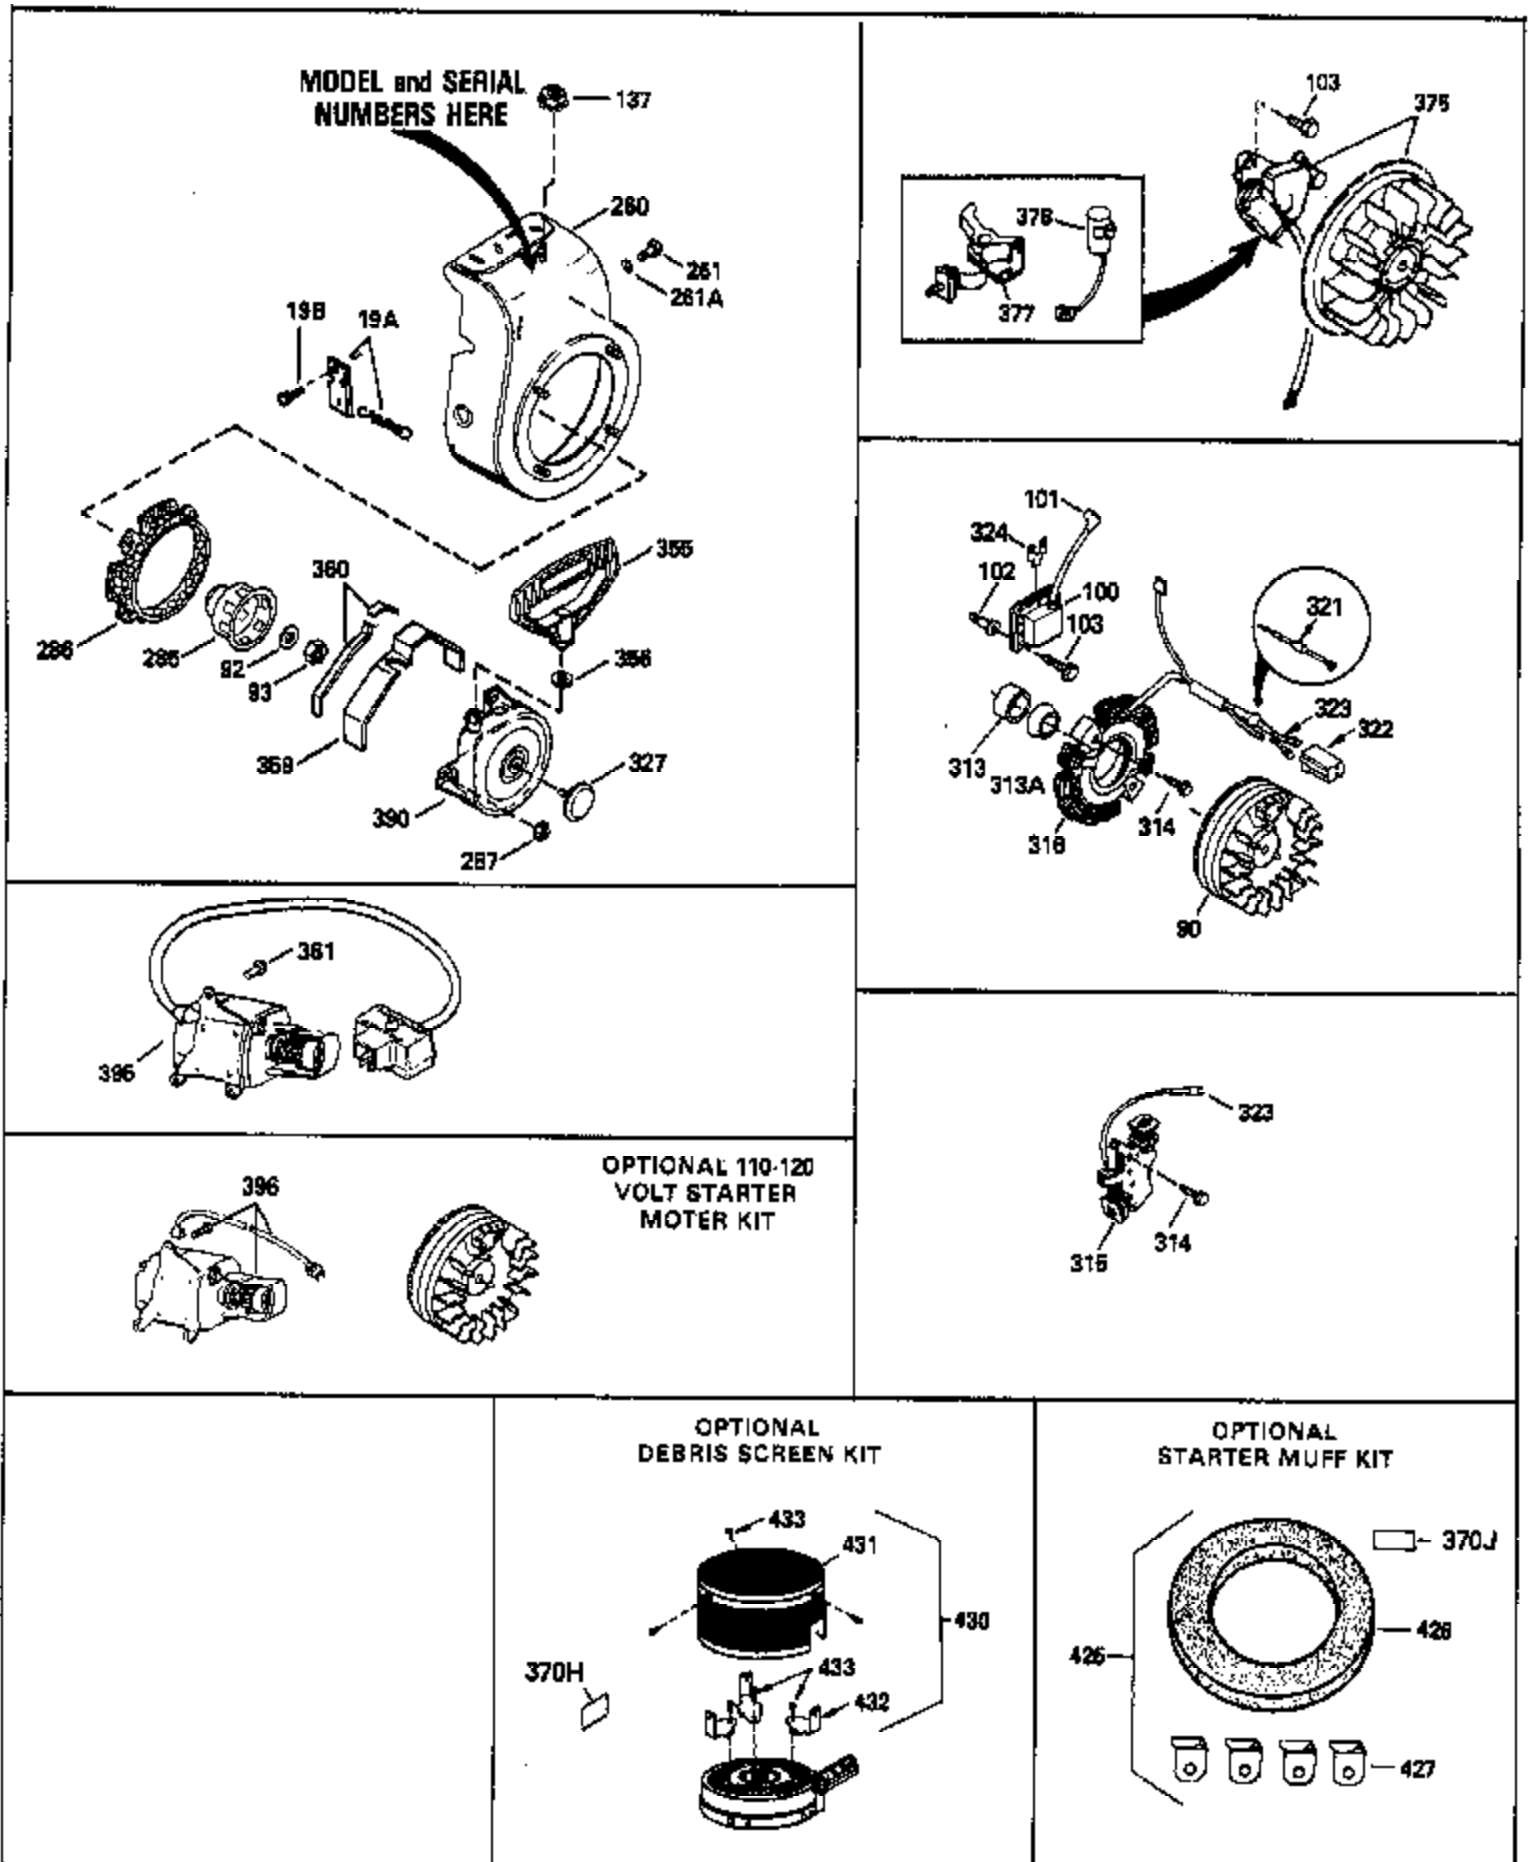

Ref #	Part Number	Qty	Description
19D	33857	1	Extension Spring Assy (Incl. 213)
26A	650926	1	Screw, 8-32 x 21/64"
28	30322	1	Lock Nut, 8-32
90	611195	1	Flywheel
92	650815	1	Belleville Washer
93	650816	1	Flywheel Nut
100	34443A	1	Solid State Ignition
101	27276	1	Spark Plug Cover
102	650872	1	Solid State Mounting Stud
103	651007	2	Screw, Torx T-15, 10-24 x 15/16"
130B	650818	1	Screw, 5/16-18 x 1-1/2"
181	650870	1	Screw, 1/4-28 x 1-11/16"
209A	30322	2	Lock Nut, 8-32
209	650139	2	Screw, 8-32 x 3/4"
213	28942	1	Screw, 10-32 x 3/8"
223A	650664	1	Screw, 1/4-20 x 1-19/32"
238	650152	2	Screw, 8-32 x 3/8"
260	35585	1	Blower Housing
262	650737	2	Screw, 1/4-20 x 1/2"
285	36467A	1	Starter Cup
287	650926	2	Screw, 8-32 x 21/64"
313	34080	1	Spacer
370K	36695	1	Starter Decal
390	590732	1	Rewind Starter (NOTE: This engine could have been built with 590738 starter. Refer to the design of the rope pulley strength ribs for part identification. Individual starter parts do not interchange. Refer to service bulletin 116).