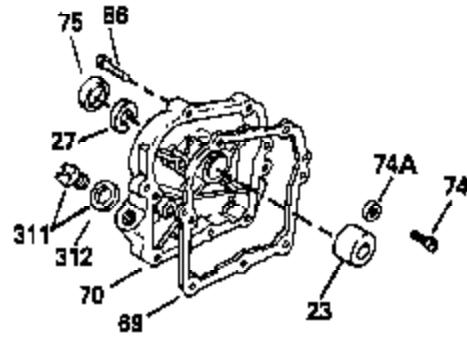

Ref #	Part Number	Qty	Description
400	36444	1	* Gasket Set (Incl. items marked PK i n notes) Incl. part #'s 26756 (1), 27234A (2), 27272A (1), 27677A (1), 29673 (1), 33670A (1), 33673A (1), 36443 (1)
420	730225	1	SAE 30 4-Cycle Engine Oil (Quart)