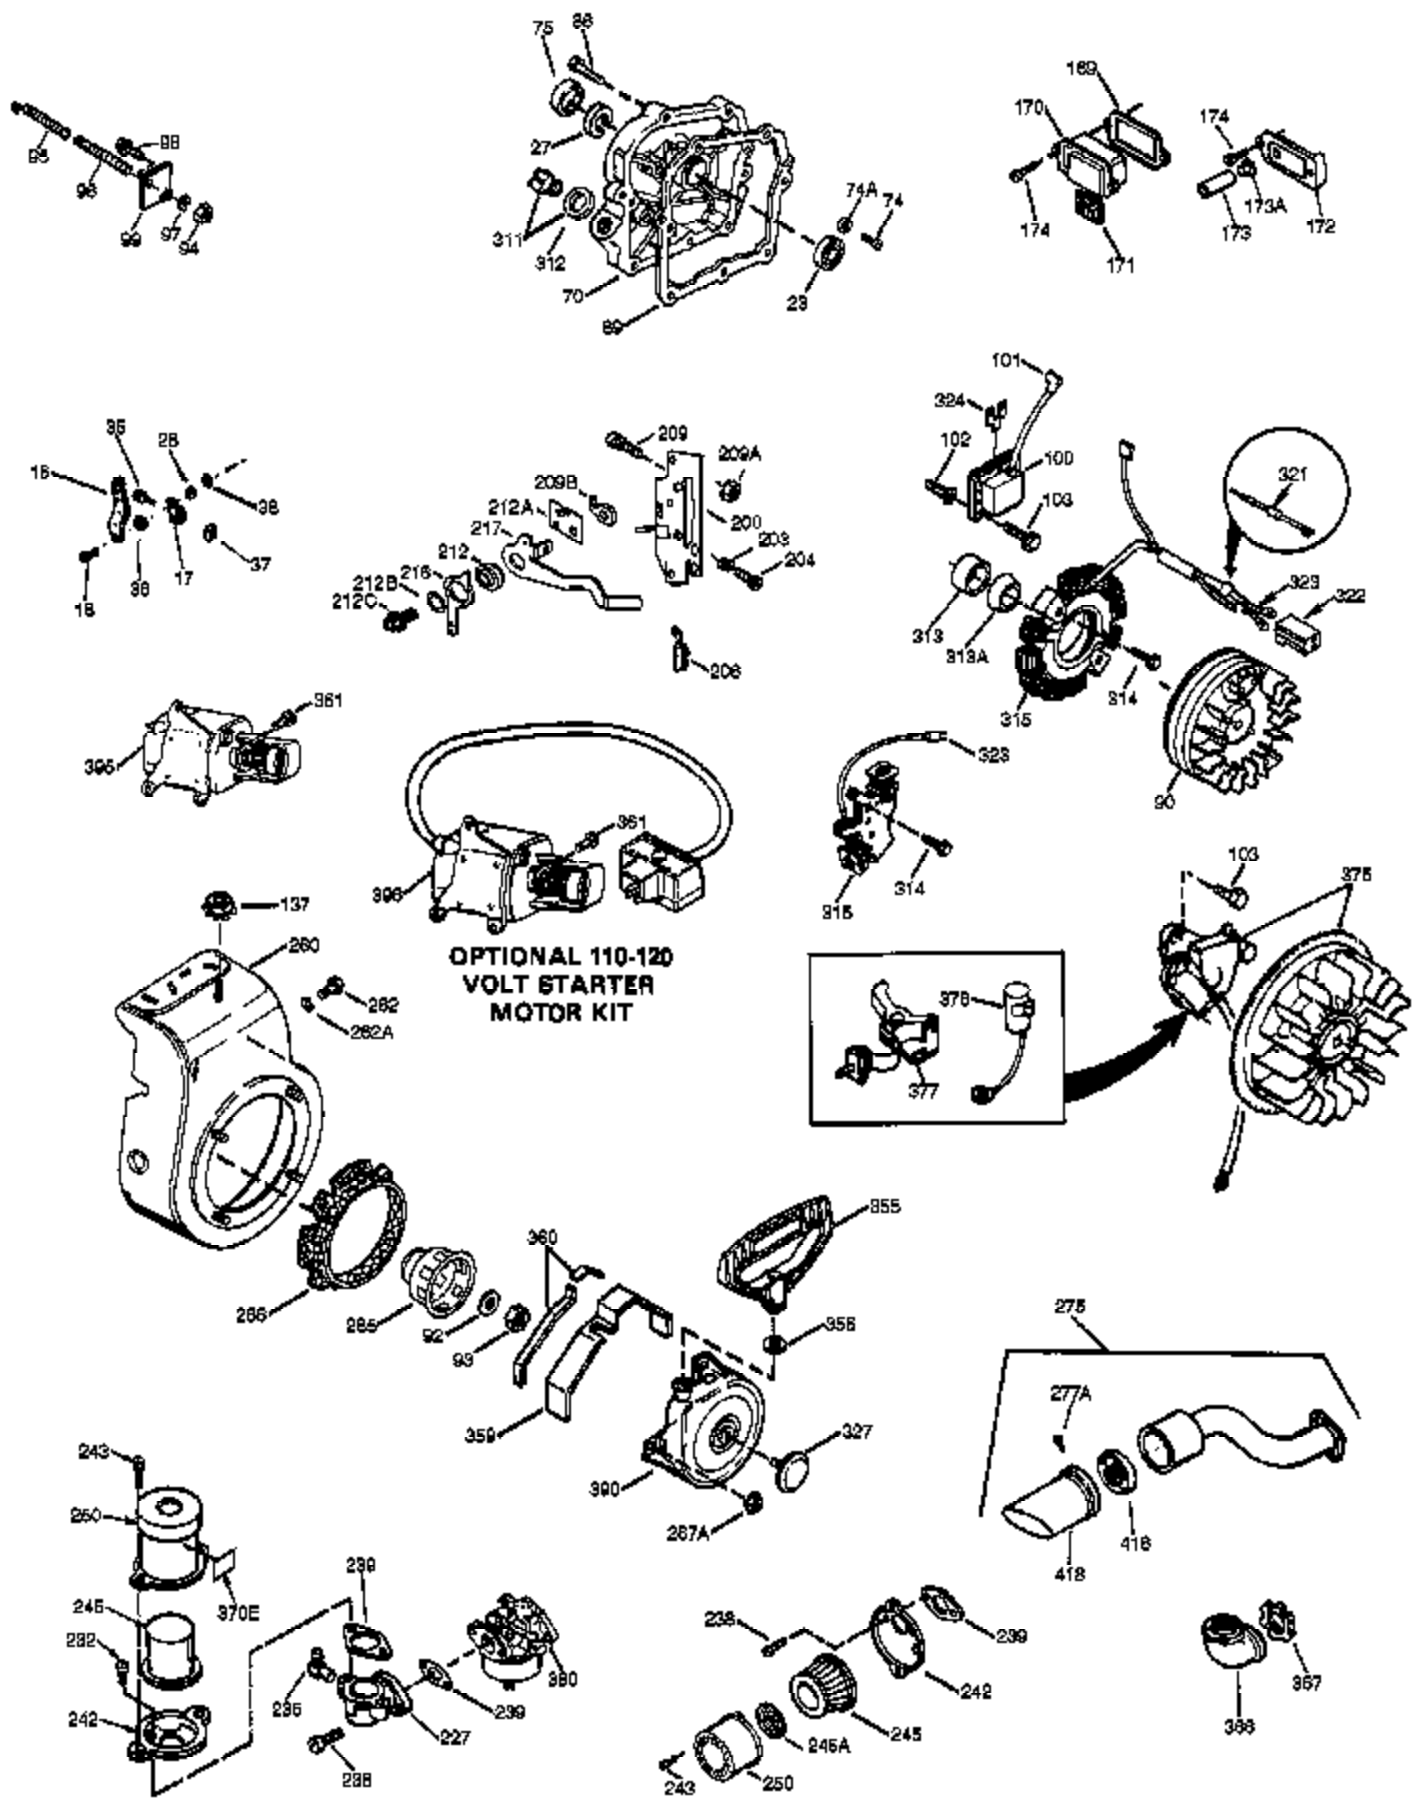

Ref #	Part Number	Qty	Description
16	31510	1	Governor Lever
17	31335	1	Governor Lever Clamp
18	650548	1	Screw, 8-32 x 5/16"
69	27677A	1	* Cylinder Cover Gasket
70	34678	1	Cylinder Cover (Incl. 75 thru 83)
75	27897	1	Oil Seal
84	29193	2	Retaining Ring
86	650488	7	Screw, 1/4-20 x 1-1/4"
90	611081	1	Flywheel (W/Ring Gear)
92	650815	1	Belleville Washer
93	650863	1	Flywheel Nut
100	34443A	1	Solid State Ignition
101	610118	1	Spark Plug Cover
102	650872	2	Solid State Mounting Stud
103	650814	2	Screw, Torx T-15, 10-24 x 1"
129	650818	1	Screw, 5/16-18 x 1-1/2"
131	650694A	5	Screw, 5/16-18 x 2"
169	27234A	2	* Valve Cover Gasket
170	27666	1	Breather Body
171	31410	1	Breather Element
172	34146	1	Valve Cover
173	35350	1	Breather Tube
174	650128	2	Screw, 10-24 x 1/2"
200	33858A	1	Control Bracket (Incl.203,204,209 & 2 09A)
203	31342	1	Compression Spring
204	650549	1	Screw, 5-40 x 7/16"
209A	30322	2	Lock Nut, 8-32
209	650139	2	Screw, 8-32 x 1/2"
261	29212	2	Screw, 1/4-28 x 7/16"
275	35771	1	Muffler (Incl. 274)
285	34694	1	Starter Cup
290	30705	1	Fuel Line
298	650665	2	Screw, 1/4-15 x 7/8"
313	34080	1	Spacer
327	35392	1	Starter Plug
335	35072	1	Carburetor Cover
380	632107A	1	Carburetor (Incl. 184)
390	590648	1	Rewind Starter
396	33290D		Electric Starter Motor (110 Volt) Opt ional)