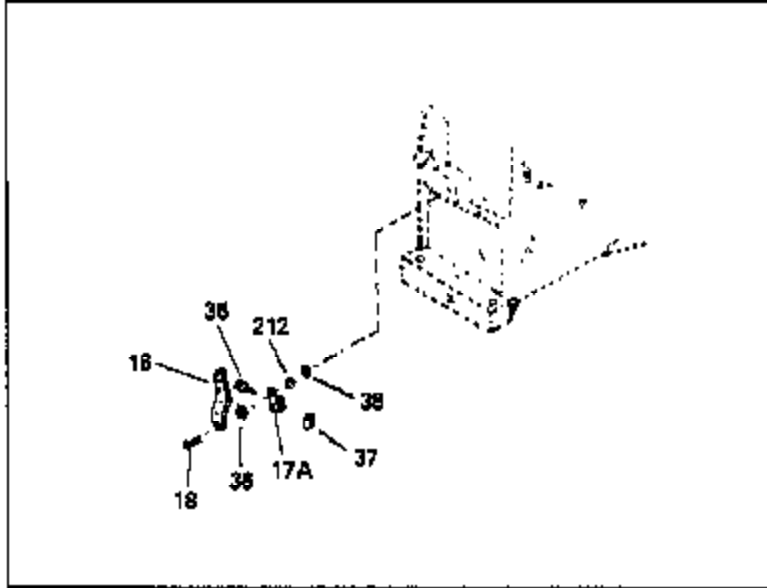

Ref #	Part Number	Qty	Description
16	31510		Lever, Governor
17A	29916		Clamp, Governor lever
18	650548		Screw, 8-32 x 5/16"
23	28458		Bearing, Ball
27	28539		Ring, Retaining
35	29826		Screw, 10-32 x 3/4"
36	29918		Washer, Lock
37	29216		Locknut, 10-32
38	29642		Ring, Retaining
70	30756B		Cylinder Cover (Incl.75,80,311)(Ball bearing)
74A	28537		Washer, Flat
74	30200		Screw, 10-24 x 9/16"
75	28540		Seal, Oil
86	650488		Screw, 1/4-20 x 1-1/4"
89	610961		Key, Flywheel
171	31410		Element, Breather
172	34146		Cover, Breather
174	650128		Screw, 10-24 x 1/2"
178	29752		Nut & Lockwasher Assy., 1/4-28
212	30322		Lock Nut, 8-32
222	28820		Screw, 10-32 x 1/2"
239	27272A		* Gasket, Carburetor to air cleaner
241	31691		Bracket, Air cleaner
243	650152		Screw, 8-32 x 3/8"
245	30727		Filter, Air cleaner
250	31715		Body, Air cleaner
274	33670A		* Gasket, Exhaust
277	650774		Screw, 1/4-20 x 2-3/8"
311	27625		Oil Fill Plug (Incl. 312)
312	29673		* Gasket, Oil plug
380	631702		Carburetor (Incl. 184) (Refer to Division 5, Section A, page 114 for breakdown)
415	730165		Muffler Adapter Kit (Incl.64 & 274) (As req.)