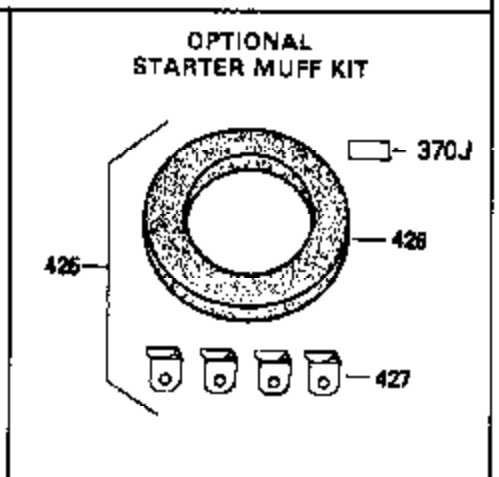

Ref #	Part Number	Qty	Description
19A	33857		Spring Assy., Extension (Incl. 19B)
19B	28942		Screw, 10-32 x 3/8"
90	611083		Flywheel (3 amp w/ring gear)
92	650815		Washer, Belleville
93	650816		Nut, Flywheel
100	34443A		Solid State Assy.
101	610118		Cover, Spark plug
102	650872		Stud, Solid state mounting
103	650814		Screw, Torx T-15, 10-24 x 1"
137	29752		Nut & Lockwasher, 1/4-28
261	29212		Screw, 1/4-28 x 7/16"
261A	650168		Washer, Flat (Used on early production)
285	34694		Cup, Starter
313A	35189		Spacer, Coil
313	34080		Spacer, Flywheel key
314	650873		Screw, 1/4-20 x 3/4"
316	611113		Alternator Coil (3 amp DC)(Incl.321,3 22,323)
321	611161		Diode Assy.
322	610921		Connector
323	610922		Terminal
327	35392		Plug, Starter
361	650378		Screw, Torx T-30, 5/16-18 x 1-1/8"
370J	34870		Decal, Instruction (Optional)
370H	34387		Decal, Instruction (Optional)
395	33607		Electric Starter Motor (12 Volt) (Refer to Division 5, Section D, page 22 for breakdown)
396	33290D		Electric Starter Motor Kit (120 Volt) This 110-120 volt starter motor kit may have been added to this engine. It can be added only if cylinder has drilled and tapped starter mounting bosses and a ring gear flywheel. Refer to service number stamped on end cap of motor, or on decal, for identification
425	730571		Starter Muff kit (Incl. 370J, 426 & 4 27) Can be used with stamped steel starter
426	32203		Starter Air Cleaner Can be used with stamped steel starter
427	32204		Bracket, Starter air cleaner Can be used with stamped steel starter
430	730574		Debris Screen Kit (Incl.370H,431,432, 433) Can be used with E-Z pull starter
431	35596		Screen, Debris Can be used with E-Z pull starter
432	35597		Bracket, Debris screen Can be used with E-Z pull starter
433	650910		Screw, 8-32 x 1/4" Can be used with E-Z pull starter