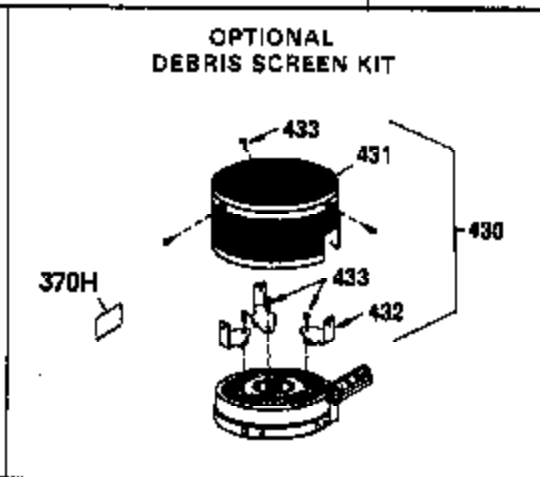

Ref #	Part Number	Qty	Description
19A	33857		Spring Assy., Extension (Incl. 19B)
19B	28942		Screw, 10-32 x 3/8"
90	611083		Flywheel (3 amp w/ring gear)
92	650815		Washer, Belleville
93	650816		Nut, Flywheel
100	34443A		Solid State Assy.
101	610118		Cover, Spark plug
102	650872		Stud, Solid state mounting
103	650814		Screw, Torx T-15, 10-24 x 1"
137	29752		Nut & Lockwasher, 1/4-28
261	29212		Screw, 1/4-28 x 7/16"
261A	650168		Washer, Flat (Used on early production)
285	34694		Cup, Starter
313A	35189		Spacer, Coil
313	34080		Spacer, Flywheel key
314	650873		Screw, 1/4-20 x 3/4"
316	611113		Alternator Coil (3 amp DC)(Incl.321,3 22,323)
321	611161		Diode Assy.
322	610921		Connector
323	610922		Terminal
327	35392		Plug, Starter
361	650378		Screw, Torx T-30, 5/16-18 x 1-1/8"
370J	34870		Decal, Instruction (Optional)
370H	34387		Decal, Instruction (Optional)
395	33607		Electric Starter Motor (12 Volt) (Refer to Division 5, Section D, page 22 for breakdown)
396	33290D		Electric Starter Motor Kit (120 Volt) This 110-120 volt starter motor kit may have been added to this engine. It can be added only if cylinder has drilled and tapped starter mounting bosses and a ring gear flywheel. Refer to service number stamped on end cap of motor, or on decal, for identification
425	730571		Starter Muff kit (Incl. 370J, 426 & 4 27) Can be used with stamped steel starter
426	32203		Starter Air Cleaner Can be used with stamped steel starter
427	32204		Bracket, Starter air cleaner Can be used with stamped steel starter
430	730574		Debris Screen Kit (Incl.370H,431,432, 433) Can be used with E-Z pull starter
431	35596		Screen, Debris Can be used with E-Z pull starter
432	35597		Bracket, Debris screen Can be used with E-Z pull starter
433	650910		Screw, 8-32 x 1/4" Can be used with E-Z pull starter