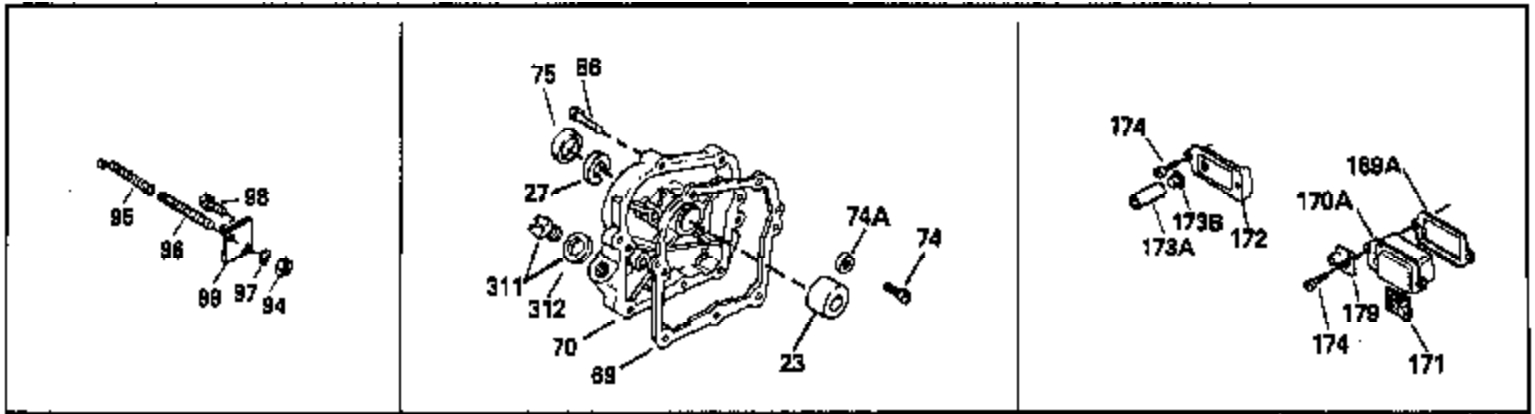

Ref #	Part Number	Qty	Description
16	31510		Lever, Governor
17A	29916		Clamp, Governor lever
18	650548		Screw, 8-32 x 5/16"
23	28458		Bearing, Ball
27	28539		Ring, Retaining
35	29826		Screw, 10-32 x 3/4"
36	29918		Washer, Lock
37	29216		Locknut, 10-32
38	29642		Ring, Retaining
70	30756B		Cylinder Cover (Incl.75,80,311)(Ball bearing)
74A	28537		Washer, Flat
74	30200		Screw, 10-24 x 9/16"
75	28540		Seal, Oil
86	650488		Screw, 1/4-20 x 1-1/4"
89	610961		Key, Flywheel
171	31410		Element, Breather
172	34146		Cover, Breather
174	650128		Screw, 10-24 x 1/2"
178	29752		Nut & Lockwasher Assy., 1/4-28
212	30322		Lock Nut, 8-32
222	28820		Screw, 10-32 x 1/2"
239	27272A		* Gasket, Carburetor to air cleaner
241	31691		Bracket, Air cleaner
243	650152		Screw, 8-32 x 3/8"
245	30727		Filter, Air cleaner
250	31715		Body, Air cleaner
274	33670A		* Gasket, Exhaust
277	650774		Screw, 1/4-20 x 2-3/8"
311	27625		Oil Fill Plug (Incl. 312)
312	29673		* Gasket, Oil plug
380	631702		Carburetor (Incl. 184) (Refer to Division 5, Section A, page 114 for breakdown)
415	730165		Muffler Adapter Kit (Incl.64 & 274) (As req.)