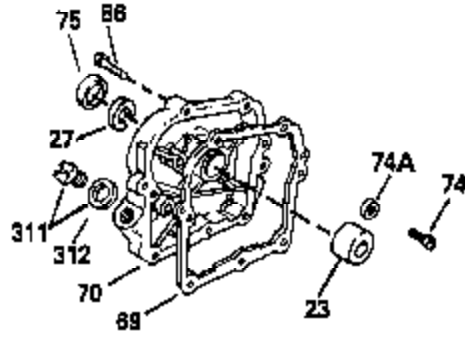

Ref #	Part Number	Qty	Description
126	32645A	1	Intake Valve (1/32" OS) (Incl. 151)
126	32644A	1	Intake Valve (Std.) (Incl. 151)
127	650691	1	Washer
130A	6021A	2	Screw, 5/16-18 x 1-1/2"
130B	650818	1	Screw, 5/16-18 x 1-1/2"
130	650694A	5	Screw, 5/16-18 x 2"
135	33636	1	Resistor Spark Plug (RJ17LM)
150	31672	2	Valve Spring
151	31673	2	Valve Spring Cap
169	27234A	2	* Valve Cover Gasket
170	27666	1	Breather Body
171	31410	1	Breather Element
172	34146	1	Valve Cover
173	35350	1	Breather Tube
174	30200	2	Screw, 10-24 x 9/16"
178	29752	2	Nut & Lock Washer, 1/4-28
181	650870	1	Screw, 1/4-28 x 1-11/16"
182	6201	1	Screw, 1/4-28 x 7/8"
184	26756	1	* Carburetor To Intake Pipe Gasket
185	33666	1	Intake Pipe
186	32698	1	Governor Link
200	730136A	1	Control Bracket (Incl. 19,203 thru 21 1)
203	31342	1	Compression Spring
204	651029	1	Screw, 5-40 x 7/16"
209A	30322	2	Lock Nut, 8-32
209	650139	2	Screw, 8-32 x 1/2"
210	27793	1	Conduit Clip
211	28942	1	Screw, 10-32 x 3/8"
213	28942	1	Screw, 10-32 x 3/8"
223A	650664	1	Screw, 1/4-20 x 1-19/32"
223	30646	1	Screw, 1/4-20 x 1-3/8"
224	33673A	1	* Intake Pipe Gasket
238	650152	2	Screw, 8-32 x 3/8"
262	650737	2	Screw, 1/4-20 x 1/2"
267	34212	1	Hold Down Bracket
268	30200	1	Screw, 10-24 x 9/16"
274	33670A	1	* Exhaust Gasket
275	35771	1	Muffler (Incl. 274)
277	650327	2	Screw, 1/4-20 x 2-1/2"
285	36467A	1	Starter Cup
290	30962	1	Fuel Line
292	26460	2	Fuel Line Clamp
298	650665	2	Screw, 1/4-15 x 7/8"
300	35591	1	Fuel Tank (Incl. 292 & 301)
301	36246	1	Fuel Cap
325	29443	1	Wire Clip
340	35230	1	Fuel Tank Bracket
342	650561	1	Screw, 1/4-20 x 5/8"
361A	650738	2	Screw, 1/4-20 x 5/8"
370K	36695	1	Starter Decal
370A	36261	1	Lubrication Decal
380	631923	1	Carburetor (Incl. 184)
400	36444	1	* Gasket Set (Incl. items marked PK i n notes) Incl. part #'s 26756 (1), 27234A (2), 27272A (1), 27677A (1), 29673 (1), 33670A (1), 33673A (1), 36443 (1)
420	730225	1	SAE 30 4-Cycle Engine Oil (Quart)