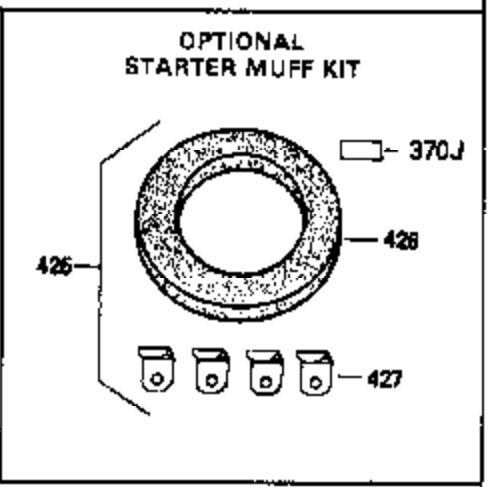

Ref #	Part Number	Qty	Description
19D	33857	1	Extension Spring Ass'y.
26A	650926	1	Screw, 8-32 x 21/64"
28	30322	1	Lock Nut, 8-32
90	611203	1	Flywheel
92	650815	1	Belleville Washer
93	650816	1	Flywheel Nut
100	34443A	1	Solid State Ignition
101	610118	1	Spark Plug Cover
102	650872	1	Solid State Mounting Stud
103	651007	2	Screw, Torx T-15, 10-24 x 15/16"
118	35515	1	Rope Guard
130A	6021A	2	Screw, 5/16-18 x 1-1/2"
130B	650818	1	Screw, 5/16-18 x 1-1/2"
137	29752	1	Nut & Lock Washer, 1/4-28
181	650870	1	Screw, 1/4-28 x 1-11/16"
209	650139	2	Screw, 8-32 x 1/2"
209A	30322	2	Lock Nut, 8-32
213	28942	1	Screw, 10-32 x 3/8"
223A	650664	1	Screw, 1/4-20 x 1-19/32"
238	650152	2	Screw, 8-32 x 3/8"
260	35758	1	Blower Housing
262	650737	2	Screw, 1/4-20 x 1/2"
285	36467A	1	Starter Cup
287	650926	2	Screw, 8-32 x 21/64"
313A	35189	1	Spacer
314	650873	2	Screw, 1/4-20 x 3/4"
315	611113	1	Alternator Coil (3 Amp) (Incl. 321 thru 323)
321	611161	1	Diode
322	610921	1	Connector Body
323	610922	2	Terminal (Female)
361A	650738	2	Screw, 1/4-20 x 5/8"
370K	36695	1	Starter Decal
390	590732	1	Rewind Starter (NOTE: This engine could have been built with 590738 starter. Refer to the design of the rope pulley strength ribs for part identification. Individual starter parts do not interchange. Refer to service bulletin 116).
395	33607A	1	Electric Starter Motor (12 Volt)