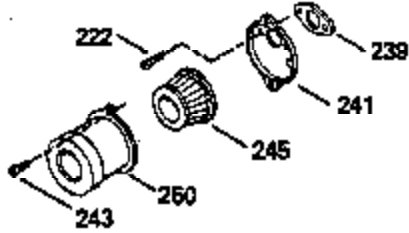

Ref #	Part Number	Qty	Description
126	32645A	1	Intake Valve (1/32" OS) (Incl. 151)
126	32644A	1	Intake Valve (Std.) (Incl. 151)
127	650691	1	Washer
130A	6021A	2	Screw, 5/16-18 x 1-1/2"
130B	650818	1	Screw, 5/16-18 x 1-1/2"
130	650694A	5	Screw, 5/16-18 x 2"
135	33636	1	Resistor Spark Plug (RJ17LM)
150	31672	2	Valve Spring
151	31673	2	Valve Spring Cap
169	27234A	2	* Valve Cover Gasket
170	27666	1	Breather Body
171	31410	1	Breather Element
172	34146	1	Valve Cover
173	35350	1	Breather Tube
174	30200	2	Screw, 10-24 x 9/16"
178	29752	2	Nut & Lock Washer, 1/4-28
181	650870	1	Screw, 1/4-28 x 1-11/16"
182	6201	1	Screw, 1/4-28 x 7/8"
184	26756	1	* Carburetor To Intake Pipe Gasket
185	33666	1	Intake Pipe
186	32698	1	Governor Link
200	730136A	1	Control Bracket (Incl. 19,203 thru 21 1)
203	31342	1	Compression Spring
204	651029	1	Screw, 5-40 x 7/16"
209A	30322	2	Lock Nut, 8-32
209	650139	2	Screw, 8-32 x 1/2"
210	27793	1	Conduit Clip
211	28942	1	Screw, 10-32 x 3/8"
213	28942	1	Screw, 10-32 x 3/8"
223A	650664	1	Screw, 1/4-20 x 1-19/32"
223	30646	1	Screw, 1/4-20 x 1-3/8"
224	33673A	1	* Intake Pipe Gasket
238	650152	2	Screw, 8-32 x 3/8"
262	650737	2	Screw, 1/4-20 x 1/2"
267	34212	1	Hold Down Bracket
268	30200	1	Screw, 10-24 x 9/16"
274	33670A	1	* Exhaust Gasket
275	35771	1	Muffler (Incl. 274)
277	650327	2	Screw, 1/4-20 x 2-1/2"
285	36467A	1	Starter Cup
290	30962	1	Fuel Line
292	26460	2	Fuel Line Clamp
298	650665	2	Screw, 1/4-15 x 7/8"
300	35591	1	Fuel Tank (Incl. 292 & 301)
301	36246	1	Fuel Cap
325	29443	1	Wire Clip
340	35230	1	Fuel Tank Bracket
342	650561	1	Screw, 1/4-20 x 5/8"
361A	650738	2	Screw, 1/4-20 x 5/8"
370K	36695	1	Starter Decal
370A	36261	1	Lubrication Decal
380	631923	1	Carburetor (Incl. 184)
400	36444	1	* Gasket Set (Incl. items marked PK i n notes) Incl. part #'s 26756 (1), 27234A (2), 27272A (1), 27677A (1), 29673 (1), 33670A (1), 33673A (1), 36443 (1)
420	730225	1	SAE 30 4-Cycle Engine Oil (Quart)