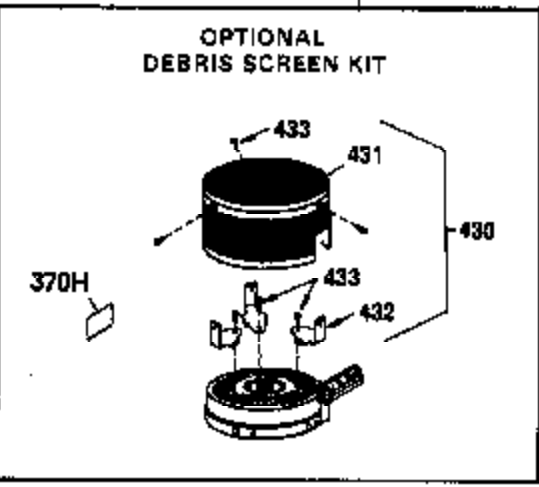

Ref #	Part Number	Qty	Description
19D	33857	1	Extension Spring Ass'y.
26A	650926	1	Screw, 8-32 x 21/64"
28	30322	1	Lock Nut, 8-32
90	611203	1	Flywheel
92	650815	1	Belleville Washer
93	650816	1	Flywheel Nut
100	34443A	1	Solid State Ignition
101	610118	1	Spark Plug Cover
102	650872	1	Solid State Mounting Stud
103	651007	2	Screw, Torx T-15, 10-24 x 15/16"
118	35515	1	Rope Guard
130A	6021A	2	Screw, 5/16-18 x 1-1/2"
130B	650818	1	Screw, 5/16-18 x 1-1/2"
137	29752	1	Nut & Lock Washer, 1/4-28
181	650870	1	Screw, 1/4-28 x 1-11/16"
209	650139	2	Screw, 8-32 x 1/2"
209A	30322	2	Lock Nut, 8-32
213	28942	1	Screw, 10-32 x 3/8"
223A	650664	1	Screw, 1/4-20 x 1-19/32"
238	650152	2	Screw, 8-32 x 3/8"
260	35758	1	Blower Housing
262	650737	2	Screw, 1/4-20 x 1/2"
285	36467A	1	Starter Cup
287	650926	2	Screw, 8-32 x 21/64"
313A	35189	1	Spacer
314	650873	2	Screw, 1/4-20 x 3/4"
315	611113	1	Alternator Coil (3 Amp) (Incl. 321 thru 323)
321	611161	1	Diode
322	610921	1	Connector Body
323	610922	2	Terminal (Female)
361A	650738	2	Screw, 1/4-20 x 5/8"
370K	36695	1	Starter Decal
390	590732	1	Rewind Starter (NOTE: This engine could have been built with 590738 starter. Refer to the design of the rope pulley strength ribs for part identification. Individual starter parts do not interchange. Refer to service bulletin 116).
395	33607A	1	Electric Starter Motor (12 Volt)