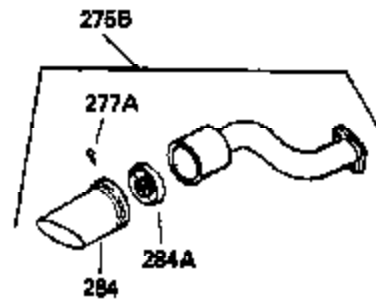

Ref #	Part Number	Qty	Description
126	32645A	1	Intake Valve (1/32" OS) (Incl. 151)
126	32644A	1	Intake Valve (Std.) (Incl. 151)
127	650691	1	Washer
130A	6021A	2	Screw, 5/16-18 x 1-1/2"
130B	650818	1	Screw, 5/16-18 x 1-1/2"
130	650694A	5	Screw, 5/16-18 x 2"
135	33636	1	Resistor Spark Plug (RJ17LM)
150	31672	2	Valve Spring
151	31673	2	Valve Spring Cap
169	27234A	2	* Valve Cover Gasket
170	27666	1	Breather Body
171	31410	1	Breather Element
172	34146	1	Valve Cover
173	35350	1	Breather Tube
174	30200	2	Screw, 10-24 x 9/16"
178	29752	2	Nut & Lock Washer, 1/4-28
181	650870	1	Screw, 1/4-28 x 1-11/16"
182	6201	1	Screw, 1/4-28 x 7/8"
184	26756	1	* Carburetor To Intake Pipe Gasket
185	33666	1	Intake Pipe
186	32698	1	Governor Link
200	730136A	1	Control Bracket (Incl. 19,203 thru 21 1)
203	31342	1	Compression Spring
204	651029	1	Screw, 5-40 x 7/16"
209A	30322	2	Lock Nut, 8-32
209	650139	2	Screw, 8-32 x 1/2"
210	27793	1	Conduit Clip
211	28942	1	Screw, 10-32 x 3/8"
213	28942	1	Screw, 10-32 x 3/8"
223A	650664	1	Screw, 1/4-20 x 1-19/32"
223	30646	1	Screw, 1/4-20 x 1-3/8"
224	33673A	1	* Intake Pipe Gasket
238	650152	2	Screw, 8-32 x 3/8"
262	650737	2	Screw, 1/4-20 x 1/2"
267	34212	1	Hold Down Bracket
268	30200	1	Screw, 10-24 x 9/16"
274	33670A	1	* Exhaust Gasket
275	35771	1	Muffler (Incl. 274)
277	650327	2	Screw, 1/4-20 x 2-1/2"
285	36467A	1	Starter Cup
290	30962	1	Fuel Line
292	26460	2	Fuel Line Clamp
298	650665	2	Screw, 1/4-15 x 7/8"
300	35591	1	Fuel Tank (Incl. 292 & 301)
301	36246	1	Fuel Cap
325	29443	1	Wire Clip
340	35230	1	Fuel Tank Bracket
342	650561	1	Screw, 1/4-20 x 5/8"
361A	650738	2	Screw, 1/4-20 x 5/8"
370K	36695	1	Starter Decal
370A	36261	1	Lubrication Decal
380	631923	1	Carburetor (Incl. 184)
400	36444	1	* Gasket Set (Incl. items marked PK i n notes) Incl. part #'s 26756 (1), 27234A (2), 27272A (1), 27677A (1), 29673 (1), 33670A (1), 33673A (1), 36443 (1)
420	730225	1	SAE 30 4-Cycle Engine Oil (Quart)