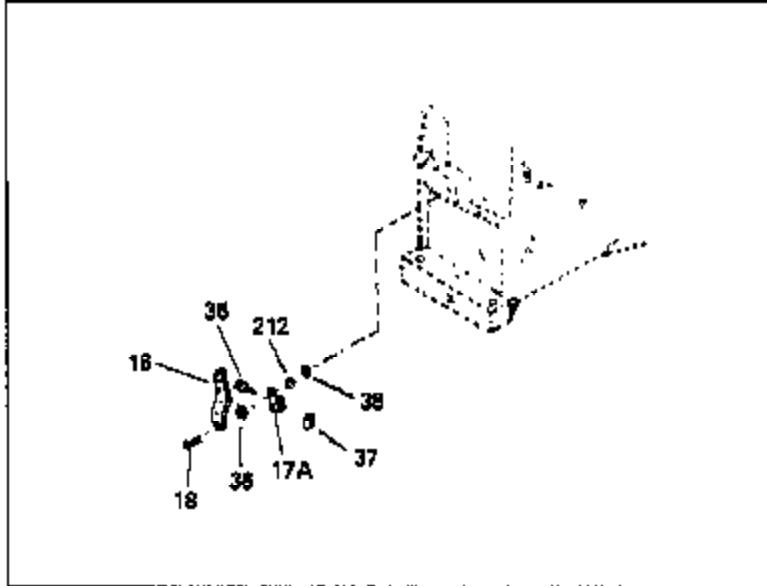

Ref #	Part Number	Qty	Description
16	31510	1	Governor Lever
18	651018	1	Screw, Torx T-15, 8-32 x 19/64"
26A	650926	1	Screw, 8-32 x 21/64"
70	34674C	1	Cylinder Cover (Incl. 75 thru 83)
75	27897	1	Oil Seal
86	650488	7	Screw, 1/4-20 x 1-1/4"
89	610961	1	Flywheel Key
130A	6021A	2	Screw, 5/16-18 x 1-1/2"
130B	650818	1	Screw, 5/16-18 x 1-1/2"
171	31410	1	Breather Element
172	34146	1	Valve Cover
174	650783	2	Screw, 10-24 x 3/4"
178	29752	2	Nut & Lock Washer, 1/4-28
181	650870	1	Screw, 1/4-28 x 1-11/16"
209A	30322	2	Lock Nut, 8-32
209B	36691	1	Lock Nut
209	650139	2	Screw, 8-32 x 1/2"
212	36689	1	Speed Control Lever Bushing
212A	36688	1	Bearing Plate
212C	650953	1	Screw, 10-32 x 1/2"
212B	650583	1	Washer
216	36690	1	R.P.M. Adjusting Lever
217	36687	1	Speed Control Lever
223A	650664	1	Screw, 1/4-20 x 1-19/32"
238	650152	2	Screw, 8-32 x 3/8"
239	27272A	1	* Air Cleaner Gasket
242	31914	1	Air Cleaner Base
243	28820	2	Screw, 10-32 x 1/2"
245	30727	1	Air Cleaner Filter
250	31715	1	Air Cleaner Cover
262	650737	2	Screw, 1/4-20 x 1/2"
274	33670A	1	Exhaust Gasket
277	650327	2	Screw, 1/4-20 x 2-27/64"
370K	36695	1	Starter Decal
380	631923	1	Carburetor (Incl. 184)