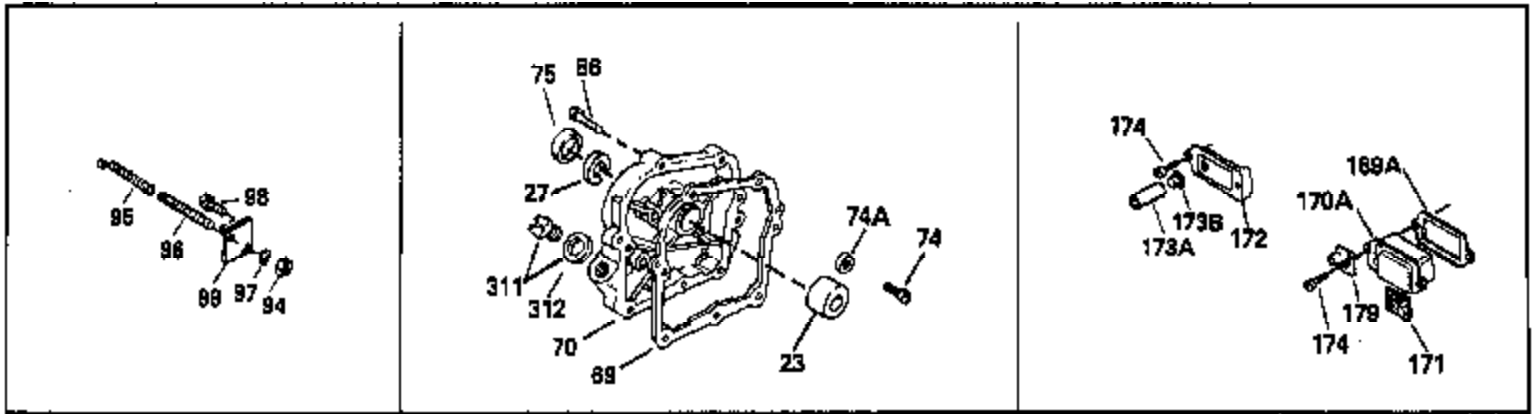

Ref #	Part Number	Qty	Description
16	31510	1	Governor Lever
18	651018	1	Screw, Torx T-15, 8-32 x 19/64"
26A	650926	1	Screw, 8-32 x 21/64"
70	34674C	1	Cylinder Cover (Incl. 75 thru 83)
75	27897	1	Oil Seal
86	650488	7	Screw, 1/4-20 x 1-1/4"
89	610961	1	Flywheel Key
130A	6021A	2	Screw, 5/16-18 x 1-1/2"
130B	650818	1	Screw, 5/16-18 x 1-1/2"
171	31410	1	Breather Element
172	34146	1	Valve Cover
174	650783	2	Screw, 10-24 x 3/4"
178	29752	2	Nut & Lock Washer, 1/4-28
181	650870	1	Screw, 1/4-28 x 1-11/16"
209A	30322	2	Lock Nut, 8-32
209B	36691	1	Lock Nut
209	650139	2	Screw, 8-32 x 1/2"
212	36689	1	Speed Control Lever Bushing
212A	36688	1	Bearing Plate
212C	650953	1	Screw, 10-32 x 1/2"
212B	650583	1	Washer
216	36690	1	R.P.M. Adjusting Lever
217	36687	1	Speed Control Lever
223A	650664	1	Screw, 1/4-20 x 1-19/32"
238	650152	2	Screw, 8-32 x 3/8"
239	27272A	1	* Air Cleaner Gasket
242	31914	1	Air Cleaner Base
243	28820	2	Screw, 10-32 x 1/2"
245	30727	1	Air Cleaner Filter
250	31715	1	Air Cleaner Cover
262	650737	2	Screw, 1/4-20 x 1/2"
274	33670A	1	Exhaust Gasket
277	650327	2	Screw, 1/4-20 x 2-27/64"
370K	36695	1	Starter Decal
380	631923	1	Carburetor (Incl. 184)