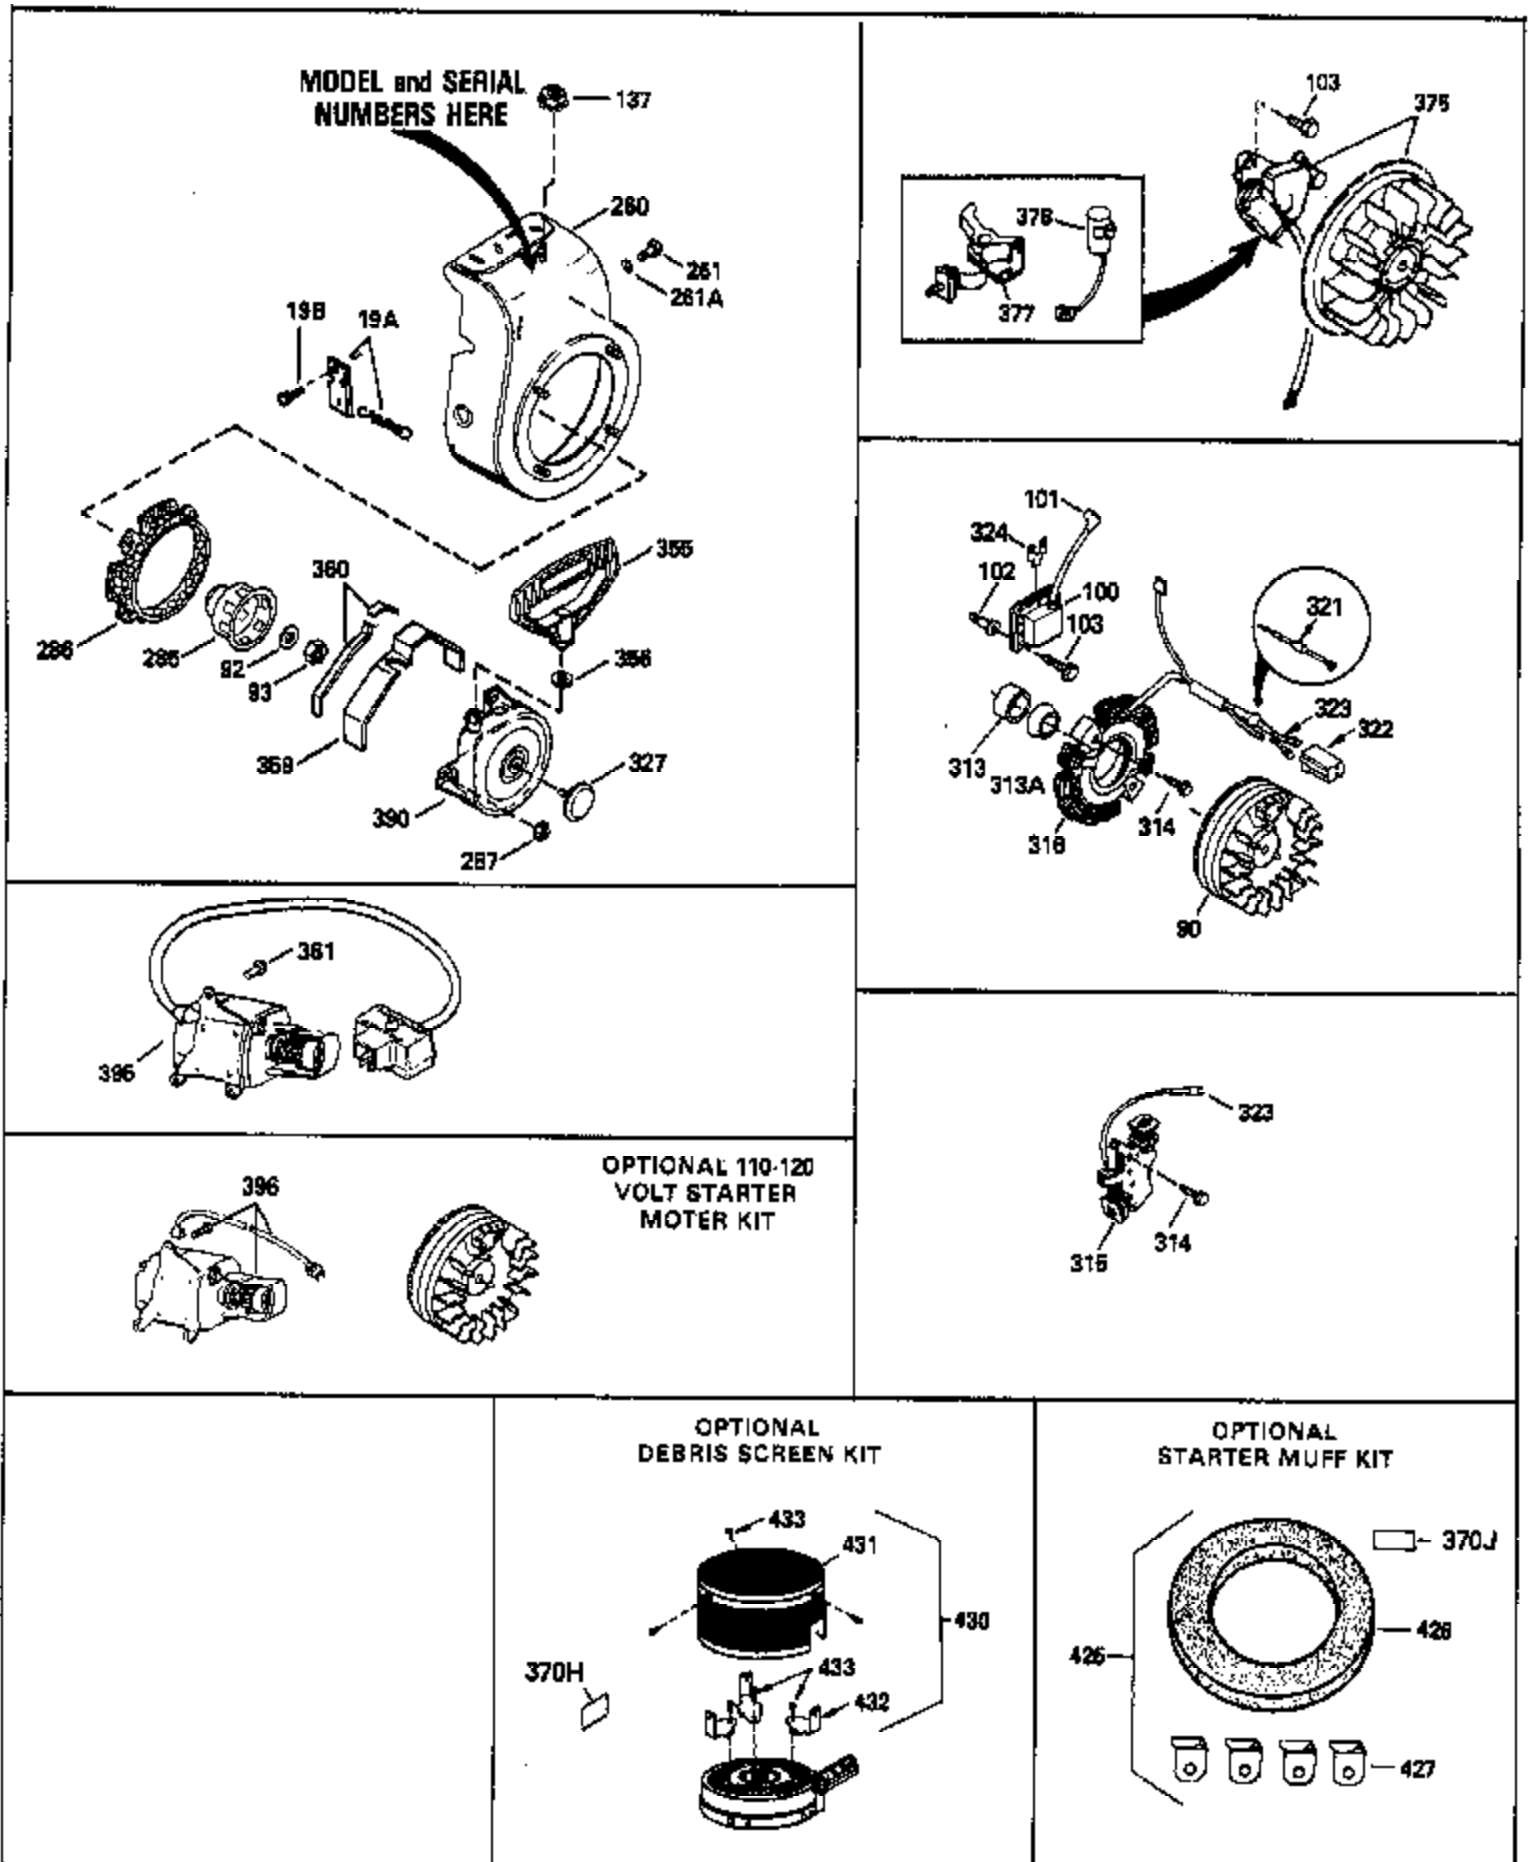

Ref #	Part Number	Qty	Description
26A	650926	1	Screw, 8-32 x 21/64"
90	611195	1	Flywheel
92	650815	1	Belleville Washer
93	650816	1	Flywheel Nut
100	34443A	1	Solid State Ignition
101	610118	1	Spark Plug Cover
102	650872	1	Solid State Mounting Stud
103	651007	2	Screw, Torx T-15, 10-24 x 15/16"
130A	6021A	2	Screw, 5/16-18 x 1-1/2"
130B	650818	1	Screw, 5/16-18 x 1-1/2"
181	650870	1	Screw, 1/4-28 x 1-11/16"
209B	36691	1	Lock Nut
209A	30322	2	Lock Nut, 8-32
209	650139	2	Screw, 8-32 x 1/2"
212A	36688	1	Bearing Plate
212B	650583	1	Washer
212C	650953	1	Screw, 10-32 x 1/2"
216	36690	1	R.P.M. Adjusting Lever
217	36687	1	Speed Control Lever
223A	650664	1	Screw, 1/4-20 x 1-19/32"
238	650152	2	Screw, 8-32 x 3/8"
260	35585	1	Blower Housing
262	650737	2	Screw, 1/4-20 x 1/2"
285	36467A	1	Starter Cup
287	650926	2	Screw, 8-32 x 21/64"
313	34080	1	Spacer
370K	36695	1	Starter Decal
390	590732	1	Rewind Starter (NOTE: This engine could have been built with 590738 starter. Refer to the design of the rope pulley strength ribs for part identification. Individual starter parts do not interchange. Refer to service bulletin 116.)