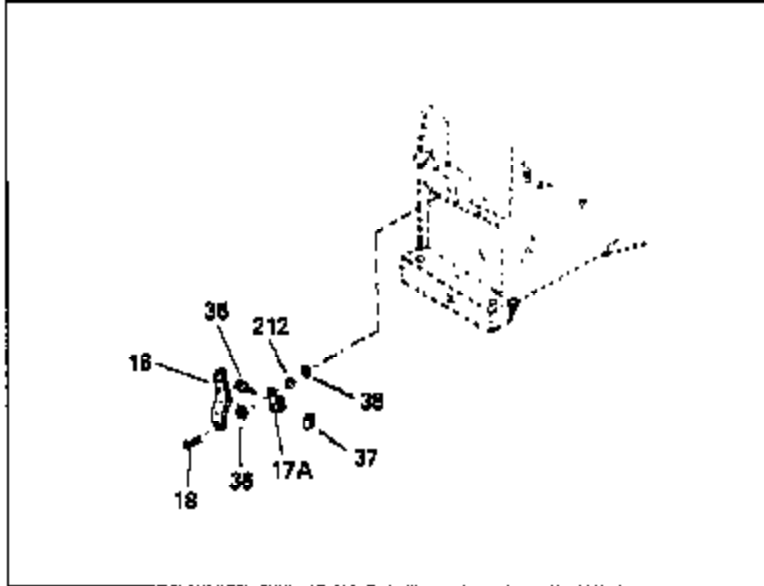

Ref #	Part Number	Qty	Description
400	36444	1	* Gasket Set (Incl. items marked PK i n notes) Incl. part #'s 26756 (1), 27234A (2), 27272A (1), 27677A (1), 29673 (1), 33670A (1), 33673A (1), 36443 (1)
420	730225	1	SAE 30 4-Cycle Engine Oil (Quart)