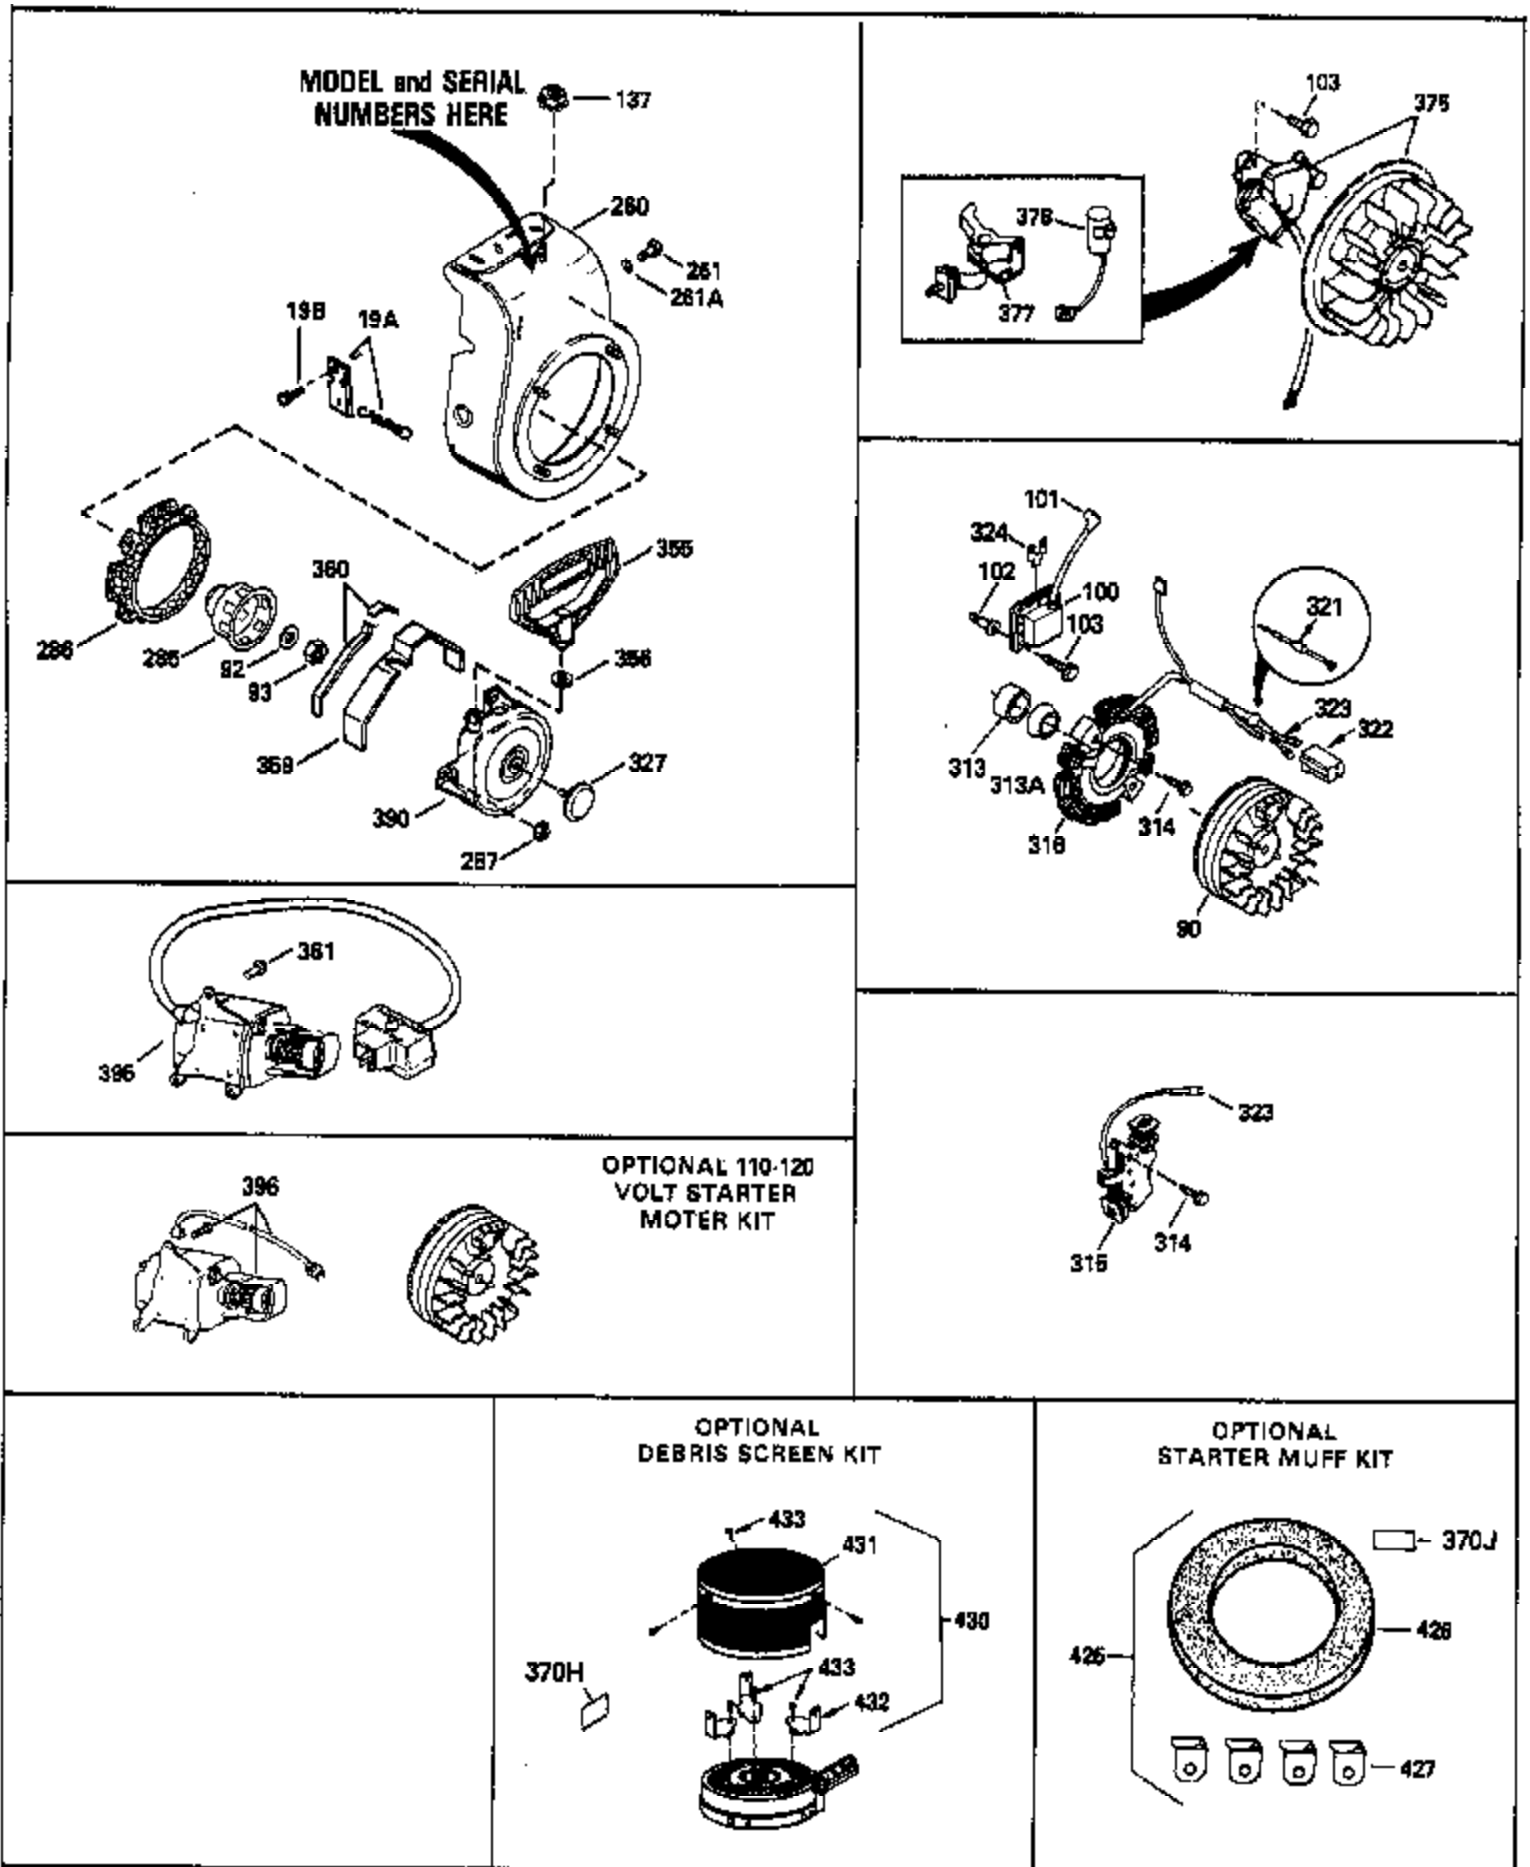

Ref #	Part Number	Qty	Description
26A	650926	1	Screw, 8-32 x 21/64"
90	611195	1	Flywheel
92	650815	1	Belleville Washer
93	650816	1	Flywheel Nut
100	34443A	1	Solid State Ignition
101	610118	1	Spark Plug Cover
102	651024	2	Solid State Mounting Stud
103	651007	2	Screw, Torx T-15, 10-24 x 15/16"
130A	6021A	2	Screw, 5/16-18 x 1-1/2"
181	650870	1	Screw, 1/4-28 x 1-11/16"
209	650139	2	Screw, 8-32 x 1/2"
209A	30322	2	Lock Nut, 8-32
209B	36691	1	Lock Nut
212A	36688	1	Bearing Plate
212C	650953	1	Screw, 10-32 x 1/2"
212B	650583	1	Washer
216	36690	1	R.P.M. Adjusting Lever
217	36687	1	Speed Control Lever
223A	650664	1	Screw, 1/4-20 x 1-19/32"
238	650152	2	Screw, 8-32 x 3/8"
260	35585	1	Blower Housing
262	650737	2	Screw, 1/4-20 x 1/2"
285	36467A	1	Starter Cup
287	650926	2	Screw, 8-32 x 21/64"
313	34080	1	Spacer
370K	36695	1	Starter Decal
390	590732	1	Rewind Starter (NOTE: This engine could have been built with 590738 starter.)