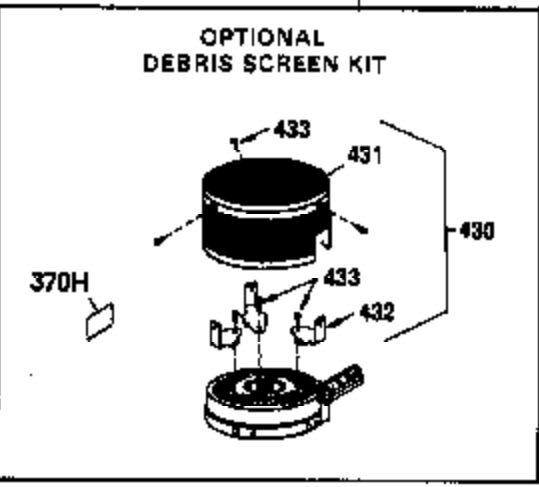

Ref #	Part Number	Qty	Description
19D	33857	1	Extension Spring Assy. (Incl. 213)
26A	650926	1	Screw, 8-32 x 21/64"
28	30322	1	Lock Nut
90	611195	1	Flywheel
92	650815	1	Belleville Washer
93	650816	1	Flywheel Nut
100	34443A	1	Solid State Ignition
101	27276	1	Spark Plug Cover
102	651024	1	Solid State Mounting Stud
103	651007	2	Screw, Torx T-15, 10-24 x 15/16"
118	35515	1	Rope Guard
130A	6021A	2	Screw, 5/16-18 x 1-1/2"
130B	650818	1	Screw, 5/16-18 x 1-1/2"
137	29752	1	Lock Nut
181	650870	1	Screw, 1/4-28 x 1-11/16"
209A	30322	2	Lock Nut, 8-32
209	650139	2	Screw, 8-32 x 3/4"
213	28942	1	Screw, 10-32 x 3/8"
223A	650664	1	Screw, 1/4-20 x 1-19/32"
238	650152	2	Screw, 8-32 x 3/8"
260	35657	1	Blower Housing
262	650737	2	Screw, 1/4-20 x 1/2"
285	36467A	1	Starter Cup
287	650926	2	Screw, 8-32 x 21/64"
313	34080	1	Spacer
370K	36695	1	Starter Decal
390	590732	1	Rewind Starter