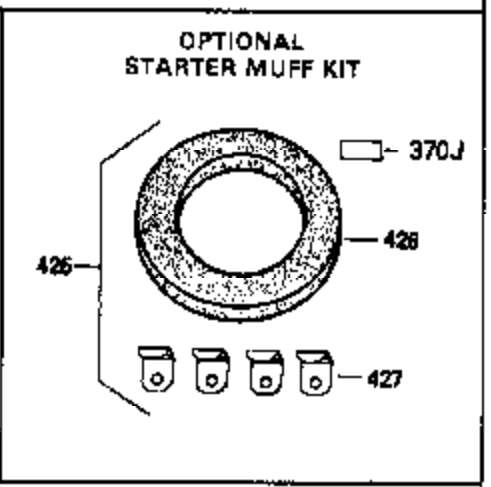

Ref #	Part Number	Qty	Description
19D	33857	1	Extension Spring Assy. (Incl. 213)
26A	650926	1	Screw, 8-32 x 21/64"
28	30322	1	Lock Nut
90	611195	1	Flywheel
92	650815	1	Belleville Washer
93	650816	1	Flywheel Nut
100	34443A	1	Solid State Ignition
101	27276	1	Spark Plug Cover
102	651024	1	Solid State Mounting Stud
103	651007	2	Screw, Torx T-15, 10-24 x 15/16"
118	35515	1	Rope Guard
130A	6021A	2	Screw, 5/16-18 x 1-1/2"
130B	650818	1	Screw, 5/16-18 x 1-1/2"
137	29752	1	Lock Nut
181	650870	1	Screw, 1/4-28 x 1-11/16"
209A	30322	2	Lock Nut, 8-32
209	650139	2	Screw, 8-32 x 3/4"
213	28942	1	Screw, 10-32 x 3/8"
223A	650664	1	Screw, 1/4-20 x 1-19/32"
238	650152	2	Screw, 8-32 x 3/8"
260	35657	1	Blower Housing
262	650737	2	Screw, 1/4-20 x 1/2"
285	36467A	1	Starter Cup
287	650926	2	Screw, 8-32 x 21/64"
313	34080	1	Spacer
370K	36695	1	Starter Decal
390	590732	1	Rewind Starter