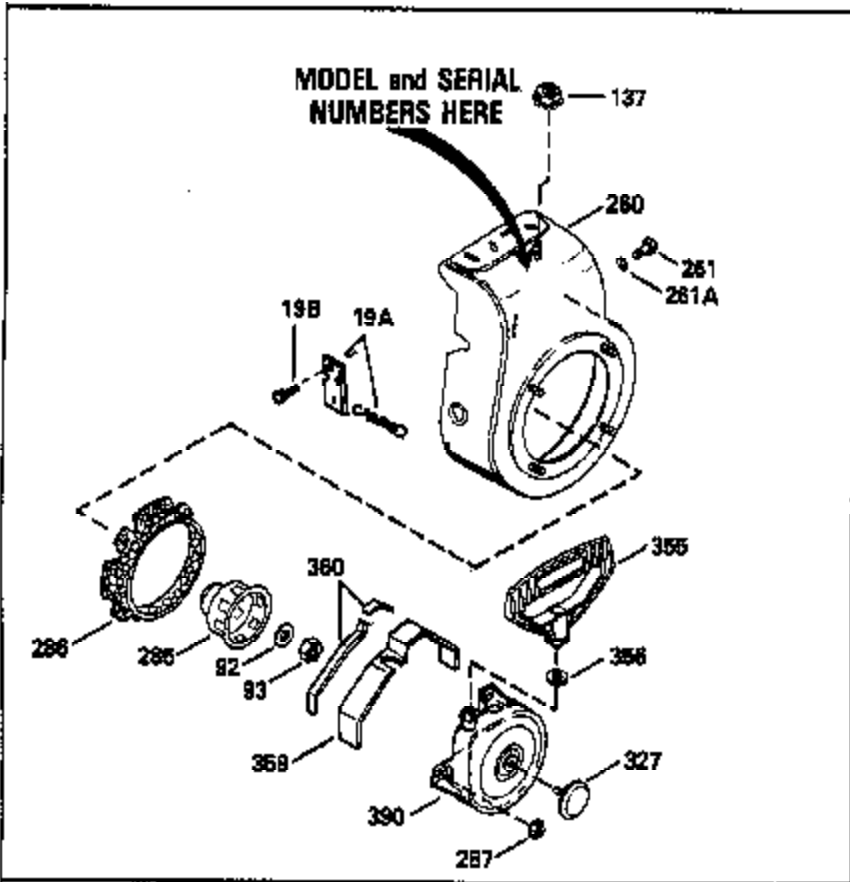

Ref #	Part Number	Qty	Description
26A	650926	1	Screw, 8-32 x 21/64"
90	611195	1	Flywheel
92	650815	1	Belleville Washer
93	650816	1	Flywheel Nut
100	34443A	1	Solid State Ignition
102	650872	1	Solid State Mounting Stud
103	651007	2	Screw, Torx T-15, 10-24 x 15/16"
130A	6021A	2	Screw, 5/16-18 x 1-1/2"
130B	650818	1	Screw, 5/16-18 x 1-1/2"
181	650870	1	Screw, 1/4-28 x 1-11/16"
209A	30322	2	Lock Nut, 8-32
209	650139	2	Screw, 8-32 x 1/2"
223A	650664	1	Screw, 1/4-20 x 1-19/32"
238	650152	2	Screw, 8-32 x 3/8"
260	35585	1	Blower Housing
262	650737	2	Screw, 1/4-20 x 1/2"
285	36467A	1	Starter Cup
287	650926	2	Screw, 8-32 x 21/64"
313	34080	1	Spacer
370K	36695	1	Starter Decal
390	590732	1	Rewind Starter (NOTE: This engine could have been built with 590738 starter. Refer to the design of the rope pulley strength ribs for part identification. Individual starter parts do not interchange. Refer to service bulletin 116.)