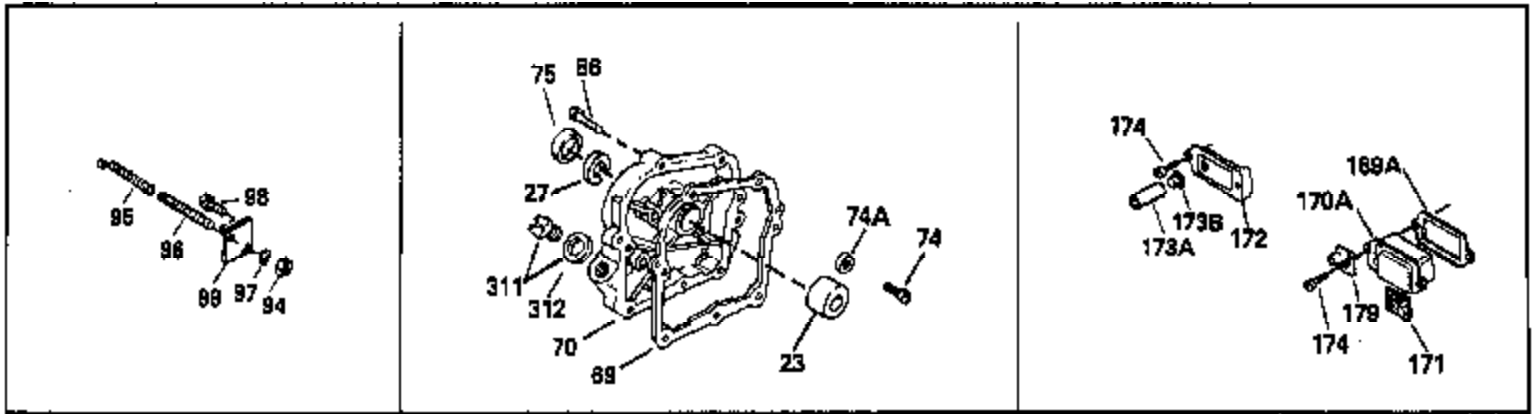

Ref #	Part Number	Qty	Description
16	31510	1	Governor Lever
18	651018	1	Screw, Torx T-15, 8-32 x 19/64"
23	28458	1	Ball Bearing
26A	650926	1	Screw, 8-32 x 21/64"
27	28539	1	Bearing Retainer
70	30756C	1	Cylinder Cover (Incl. 75 thru 83,311)
74	30200	2	Screw, 10-24 x 9/16"
74A	28537	2	Washer
75	28540	1	Oil Seal
86	650488	7	Screw, 1/4-20 x 1-1/4"
89	610961	1	Flywheel Key
130A	6021A	2	Screw, 5/16-18 x 1-1/2"
130B	650818	1	Screw, 5/16-18 x 1-1/2"
171	31410	1	Breather Element
172	34146	1	Valve Cover
174	650783	2	Screw, 10-24 x 9/16"
178	29752	2	Nut & Lock Washer, 1/4-28
181	650870	1	Screw, 1/4-28 x 1-11/16"
209A	30322	2	Lock Nut, 8-32
209	650139	2	Screw, 8-32 x 1/2"
223A	650664	1	Screw, 1/4-20 x 1-19/32"
238	650152	2	Screw, 8-32 x 3/8"
239	27272A	1	* Air Cleaner Gasket
242	31914	1	Air Cleaner Base
243	28820	2	Screw, 10-32 x 1/2"
245	30727	1	Air Cleaner Filter
250	31715	1	Air Cleaner Cover
262	650737	2	Screw, 1/4-20 x 1/2"
274	33670A	1	* Exhaust Gasket
277	650327	2	Screw, 1/4-20 x 2-1/2"
311	27625	1	Oil Fill Plug
370K	36695	1	Starter Decal
380	631923	1	Carburetor (Incl. 184)