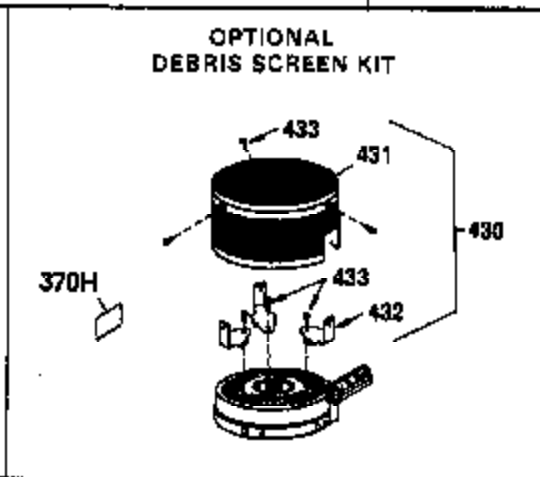

Ref #	Part Number	Qty	Description
26A	650926	1	Screw, 8-32 x 21/64"
90	611195	1	Flywheel
92	650815	1	Belleville Washer
93	650816	1	Flywheel Nut
100	34443A	1	Solid State Ignition
102	650872	1	Solid State Mounting Stud
103	651007	2	Screw, Torx T-15, 10-24 x 15/16"
130A	6021A	2	Screw, 5/16-18 x 1-1/2"
130B	650818	1	Screw, 5/16-18 x 1-1/2"
181	650870	1	Screw, 1/4-28 x 1-11/16"
209A	30322	2	Lock Nut, 8-32
209	650139	2	Screw, 8-32 x 1/2"
223A	650664	1	Screw, 1/4-20 x 1-19/32"
238	650152	2	Screw, 8-32 x 3/8"
260	35585	1	Blower Housing
262	650737	2	Screw, 1/4-20 x 1/2"
285	36467A	1	Starter Cup
287	650926	2	Screw, 8-32 x 21/64"
313	34080	1	Spacer
370K	36695	1	Starter Decal
390	590732	1	Rewind Starter (NOTE: This engine could have been built with 590738 starter. Refer to the design of the rope pulley strength ribs for part identification. Individual starter parts do not interchange. Refer to service bulletin 116.)