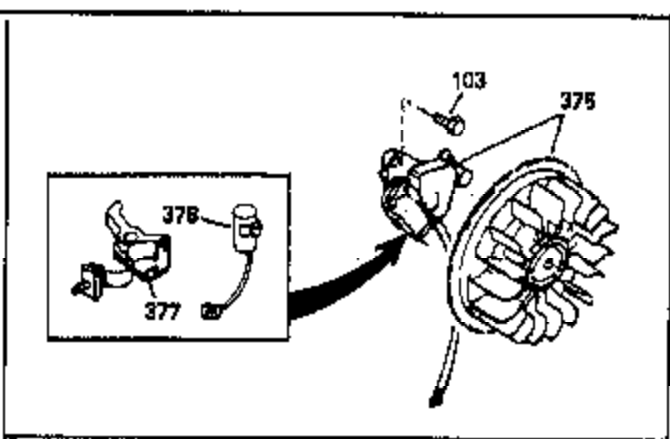

Ref #	Part Number	Qty	Description
26A	650926	1	Screw, 8-32 x 21/64"
90	611195	1	Flywheel
92	650815	1	Belleville Washer
93	650816	1	Flywheel Nut
100	34443A	1	Solid State Ignition
102	650872	1	Solid State Mounting Stud
103	651007	2	Screw, Torx T-15, 10-24 x 15/16"
130A	6021A	2	Screw, 5/16-18 x 1-1/2"
130B	650818	1	Screw, 5/16-18 x 1-1/2"
181	650870	1	Screw, 1/4-28 x 1-11/16"
209A	30322	2	Lock Nut, 8-32
209	650139	2	Screw, 8-32 x 1/2"
223A	650664	1	Screw, 1/4-20 x 1-19/32"
238	650152	2	Screw, 8-32 x 3/8"
260	35585	1	Blower Housing
262	650737	2	Screw, 1/4-20 x 1/2"
285	36467A	1	Starter Cup
287	650926	2	Screw, 8-32 x 21/64"
313	34080	1	Spacer
370K	36695	1	Starter Decal
390	590732	1	Rewind Starter (NOTE: This engine could have been built with 590738 starter. Refer to the design of the rope pulley strength ribs for part identification. Individual starter parts do not interchange. Refer to service bulletin 116.)