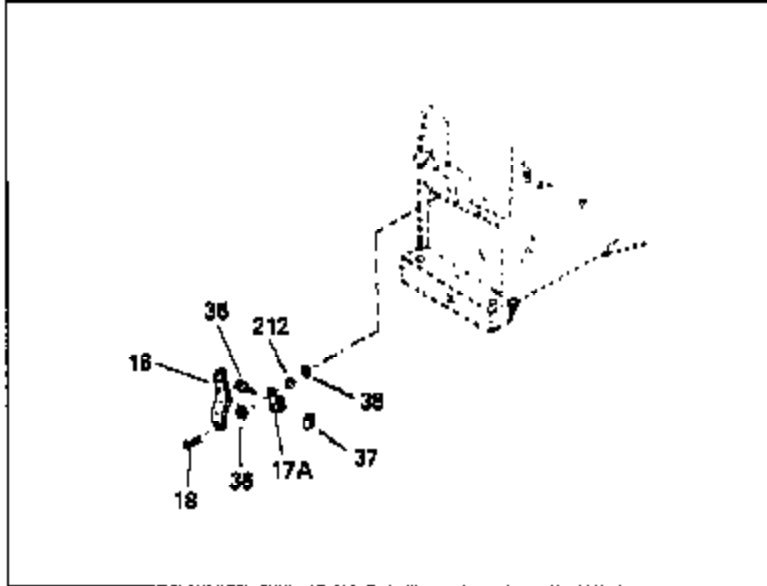

Ref #	Part Number	Qty	Description
16	31510	1	Governor Lever
18	651018	1	Screw, Torx T-15, 8-32 x 19/64"
23	28458	1	Ball Bearing
26A	650926	1	Screw, 8-32 x 21/64"
27	28539	1	Bearing Retainer
70	30756C	1	Cylinder Cover (Incl. 75 thru 83,311)
74	30200	2	Screw, 10-24 x 9/16"
74A	28537	2	Washer
75	28540	1	Oil Seal
86	650488	7	Screw, 1/4-20 x 1-1/4"
89	610961	1	Flywheel Key
130A	6021A	2	Screw, 5/16-18 x 1-1/2"
130B	650818	1	Screw, 5/16-18 x 1-1/2"
171	31410	1	Breather Element
172	34146	1	Valve Cover
174	650783	2	Screw, 10-24 x 9/16"
178	29752	2	Nut & Lock Washer, 1/4-28
181	650870	1	Screw, 1/4-28 x 1-11/16"
209A	30322	2	Lock Nut, 8-32
209	650139	2	Screw, 8-32 x 1/2"
223A	650664	1	Screw, 1/4-20 x 1-19/32"
238	650152	2	Screw, 8-32 x 3/8"
239	27272A	1	* Air Cleaner Gasket
242	31914	1	Air Cleaner Base
243	28820	2	Screw, 10-32 x 1/2"
245	30727	1	Air Cleaner Filter
250	31715	1	Air Cleaner Cover
262	650737	2	Screw, 1/4-20 x 1/2"
274	33670A	1	* Exhaust Gasket
277	650327	2	Screw, 1/4-20 x 2-1/2"
311	27625	1	Oil Fill Plug
370K	36695	1	Starter Decal
380	631923	1	Carburetor (Incl. 184)