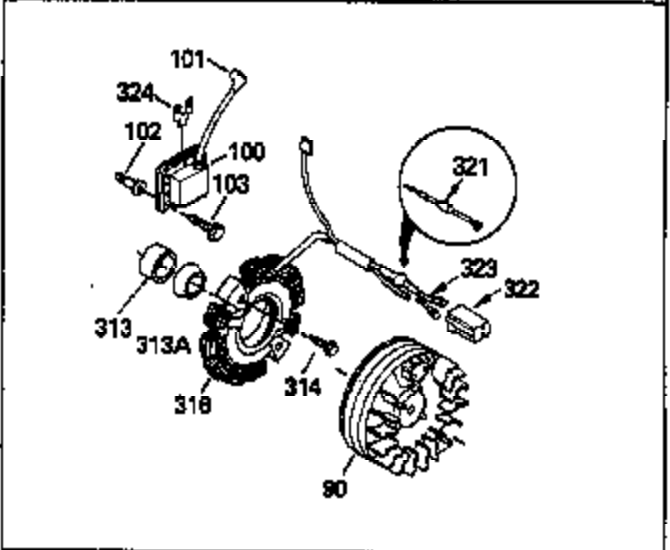

Ref #	Part Number	Qty	Description
26A	650926	1	Screw, 8-32 x 21/64"
90	611195	1	Flywheel
92	650815	1	Belleville Washer
93	650816	1	Flywheel Nut
100	34443A	1	Solid State Ignition
102	650872	1	Solid State Mounting Stud
103	651007	2	Screw, Torx T-15, 10-24 x 15/16"
130A	6021A	2	Screw, 5/16-18 x 1-1/2"
130B	650818	1	Screw, 5/16-18 x 1-1/2"
181	650870	1	Screw, 1/4-28 x 1-11/16"
209A	30322	2	Lock Nut, 8-32
209	650139	2	Screw, 8-32 x 1/2"
223A	650664	1	Screw, 1/4-20 x 1-19/32"
238	650152	2	Screw, 8-32 x 3/8"
260	35585	1	Blower Housing
262	650737	2	Screw, 1/4-20 x 1/2"
285	36467A	1	Starter Cup
287	650926	2	Screw, 8-32 x 21/64"
313	34080	1	Spacer
370K	36695	1	Starter Decal
390	590732	1	Rewind Starter (NOTE: This engine could have been built with 590738 starter. Refer to the design of the rope pulley strength ribs for part identification. Individual starter parts do not interchange. Refer to service bulletin 116.)