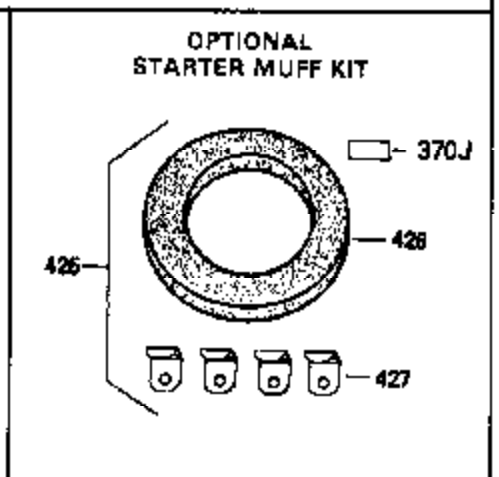

Ref #	Part Number	Qty	Description
26A	650926	1	Screw, 8-32 x 21/64"
90	611195	1	Flywheel
92	650815	1	Belleville Washer
93	650816	1	Flywheel Nut
100	34443A	1	Solid State Ignition
102	650872	1	Solid State Mounting Stud
103	651007	2	Screw, Torx T-15, 10-24 x 15/16"
130A	6021A	2	Screw, 5/16-18 x 1-1/2"
130B	650818	1	Screw, 5/16-18 x 1-1/2"
181	650870	1	Screw, 1/4-28 x 1-11/16"
209A	30322	2	Lock Nut, 8-32
209	650139	2	Screw, 8-32 x 1/2"
223A	650664	1	Screw, 1/4-20 x 1-19/32"
238	650152	2	Screw, 8-32 x 3/8"
260	35585	1	Blower Housing
262	650737	2	Screw, 1/4-20 x 1/2"
285	36467A	1	Starter Cup
287	650926	2	Screw, 8-32 x 21/64"
313	34080	1	Spacer
370K	36695	1	Starter Decal
390	590732	1	Rewind Starter (NOTE: This engine could have been built with 590738 starter. Refer to the design of the rope pulley strength ribs for part identification. Individual starter parts do not interchange. Refer to service bulletin 116.)